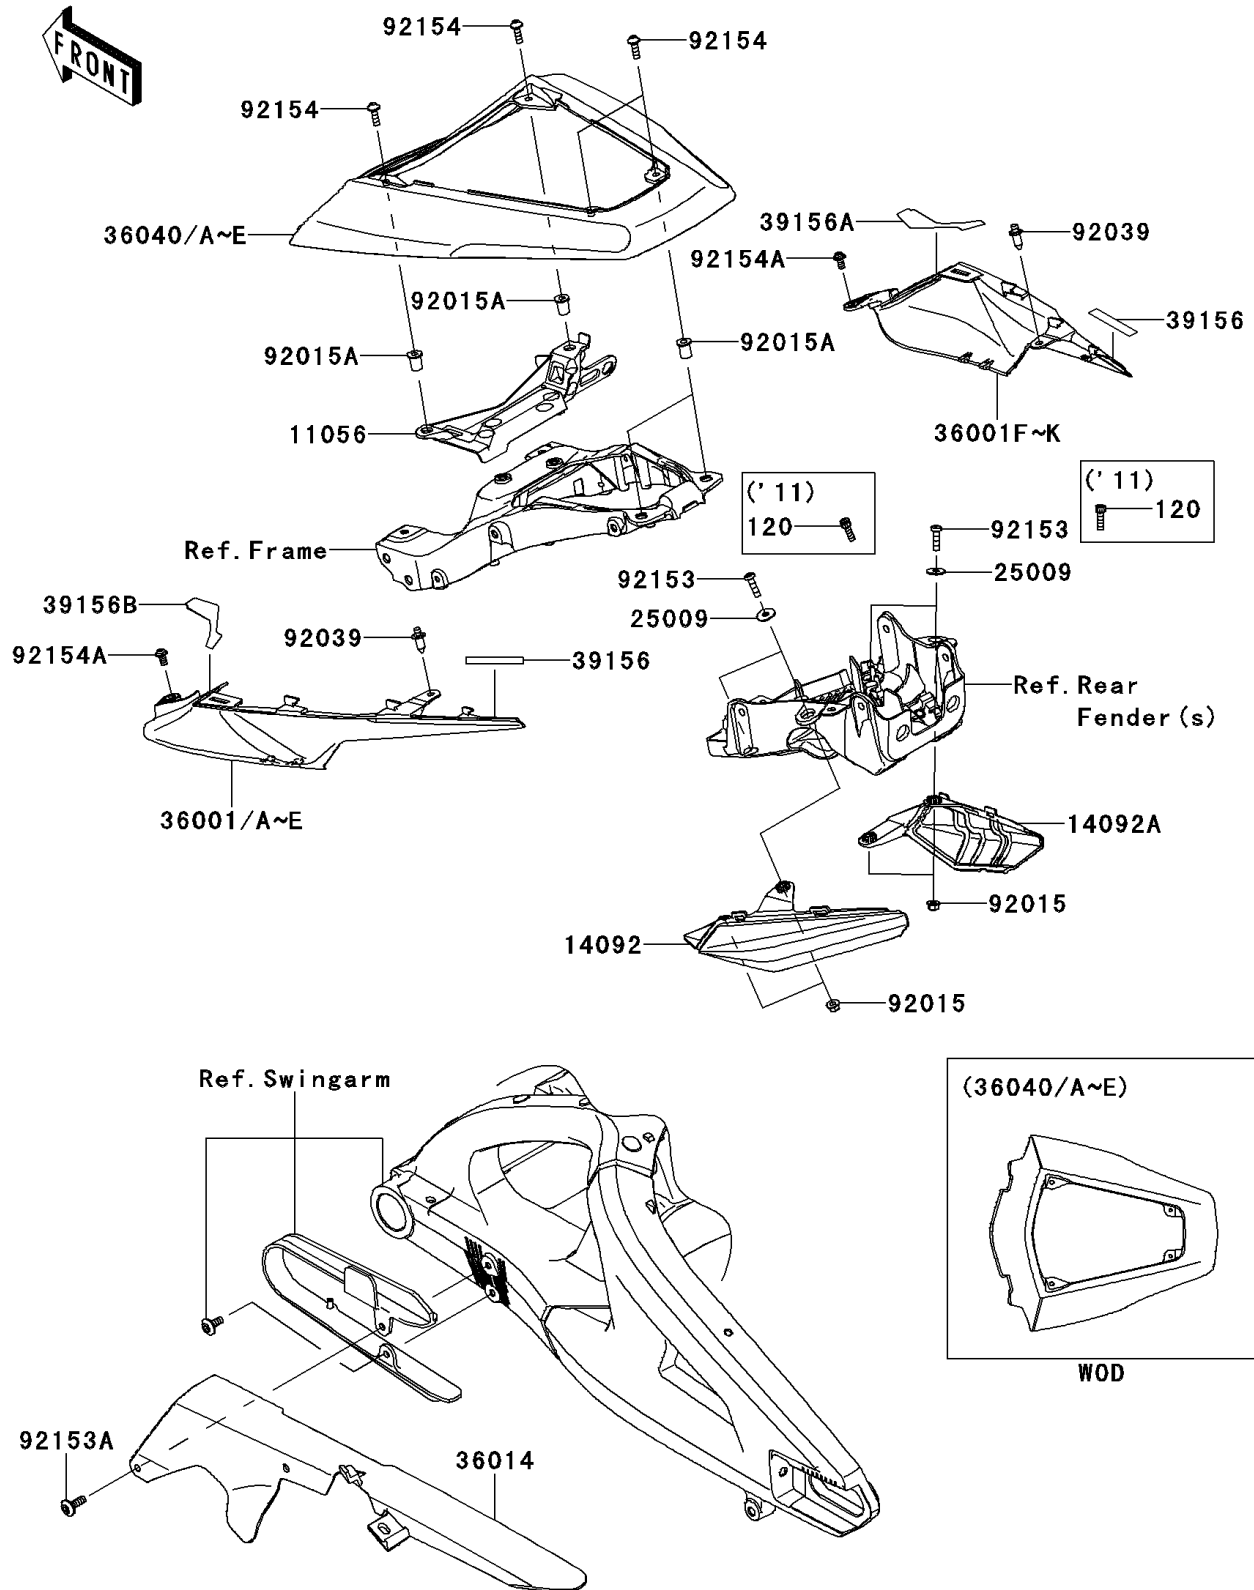

# 2011 NINJA® ZX™-10R PARTS DIAGRAM

Side Covers/Chain Cover

F2610

## 2011 NINJA® ZX™-10R PARTS LIST

### Side Covers/Chain Cover

ITEM NAME	PART NUMBER	QUANTITY
BRACKET (Ref # 11056)	11056-0601	1
COVER,RR SIGNAL,LH (Ref # 14092)	14092-0784	1
COVER,RR SIGNAL,RH (Ref # 14092A)	14092-0785	1
WASHER,5.2X16X1.2 (Ref # 25009)	25009-004	4
COVER-SIDE,TAIL,LH,EBONY (Ref # 36001)	36001-0580-H8	1
COVER-SIDE,TAIL,LH,L.GREEN (Ref # 36001E)	36001-0580-777	1
COVER-SIDE,TAIL,RH,EBONY (Ref # 36001F)	36001-0581-H8	1
COVER-SIDE,TAIL,RH,L.GREEN (Ref # 36001K)	36001-0581-777	1
CASE-CHAIN (Ref # 36014)	36014-0062	1
COVER-TAIL,EBONY (Ref # 36040)	36040-0124-H8	1
COVER-TAIL,L.GREEN (Ref # 36040E)	36040-0124-777	1
PAD,10X50X0.2 (Ref # 39156)	39156-0712	2
PAD,SIDE COVER,RH (Ref # 39156A)	39156-0743	1
PAD,SIDE COVER,LH (Ref # 39156B)	39156-0744	1
NUT,LOCK,FLANGED,5MM (Ref # 92015)	92015-1752	4
NUT,WELL,5MM (Ref # 92015A)	92015-1757	4
RIVET (Ref # 92039)	92039-0068	2
BOLT,SOCKET,6X14 (Ref # 92153A)	92153-0422	1
BOLT,SOCKET,5X16 (Ref # 92154)	92154-0209	4
BOLT,SOCKET,5X10 (Ref # 92154A)	92154-0211	2
BOLT-SOCKET,5X16 (Ref # 120)	120CA0516	4