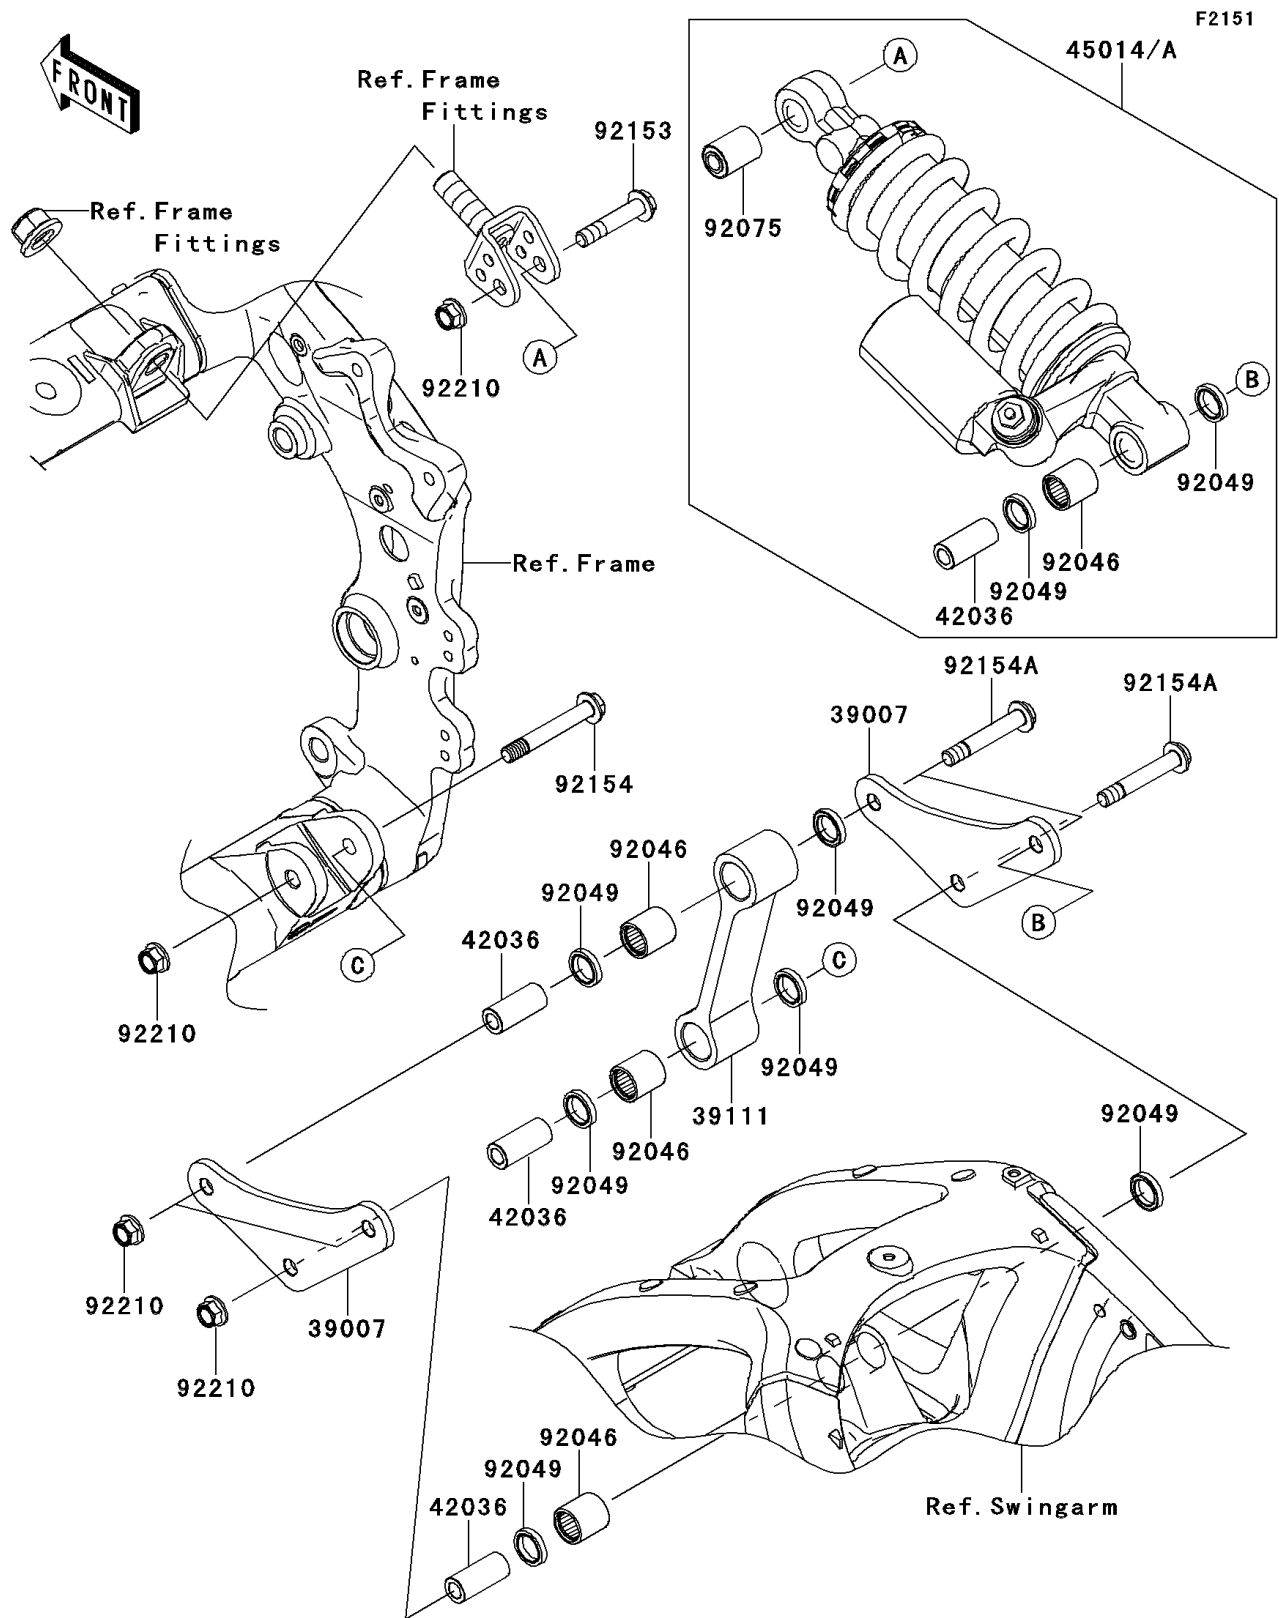

2012 NINJA® ZX™-10R

PARTS DIAGRAM

Suspension/Shock Absorber

2012 NINJA® ZX™-10R

PARTS LIST

Suspension/Shock Absorber

ITEM NAME	PART NUMBER	QUANTITY
ARM-SUSP,HORIZONTAL BACK-LINK (Ref # 39007)	39007-0167	2
ROD-TIE,SUSPENSION (Ref # 39111)	39111-0079	1
SLEEVE,10.1X17X39 (Ref # 42036)	42036-0075	4
SHOCKABSORBER,SPG WHT+BODY BLK (Ref # 45014)	45014-0311-23F	1
SHOCKABSORBER,SPG RED+BODY BLK (Ref # 45014A)	45014-0311-23G	1
BEARING-NEEDLE,SFYZM172425 (Ref # 92046)	92046-1273	4
SEAL-OIL,SD0 17 24 5 NS (Ref # 92049)	92049-0158	8
DAMPER,SHOCKABSORBER (Ref # 92075)	92075-1426	1
BOLT,FLANGED,10X51 (Ref # 92153)	92153-1545	1
BOLT,FLANGED,10X71 (Ref # 92154)	92154-0384	1
BOLT,FLANGED,10X63 (Ref # 92154A)	92154-0398	3
NUT,LOCK,FLANGED,10MM (Ref # 92210)	92210-1139	5