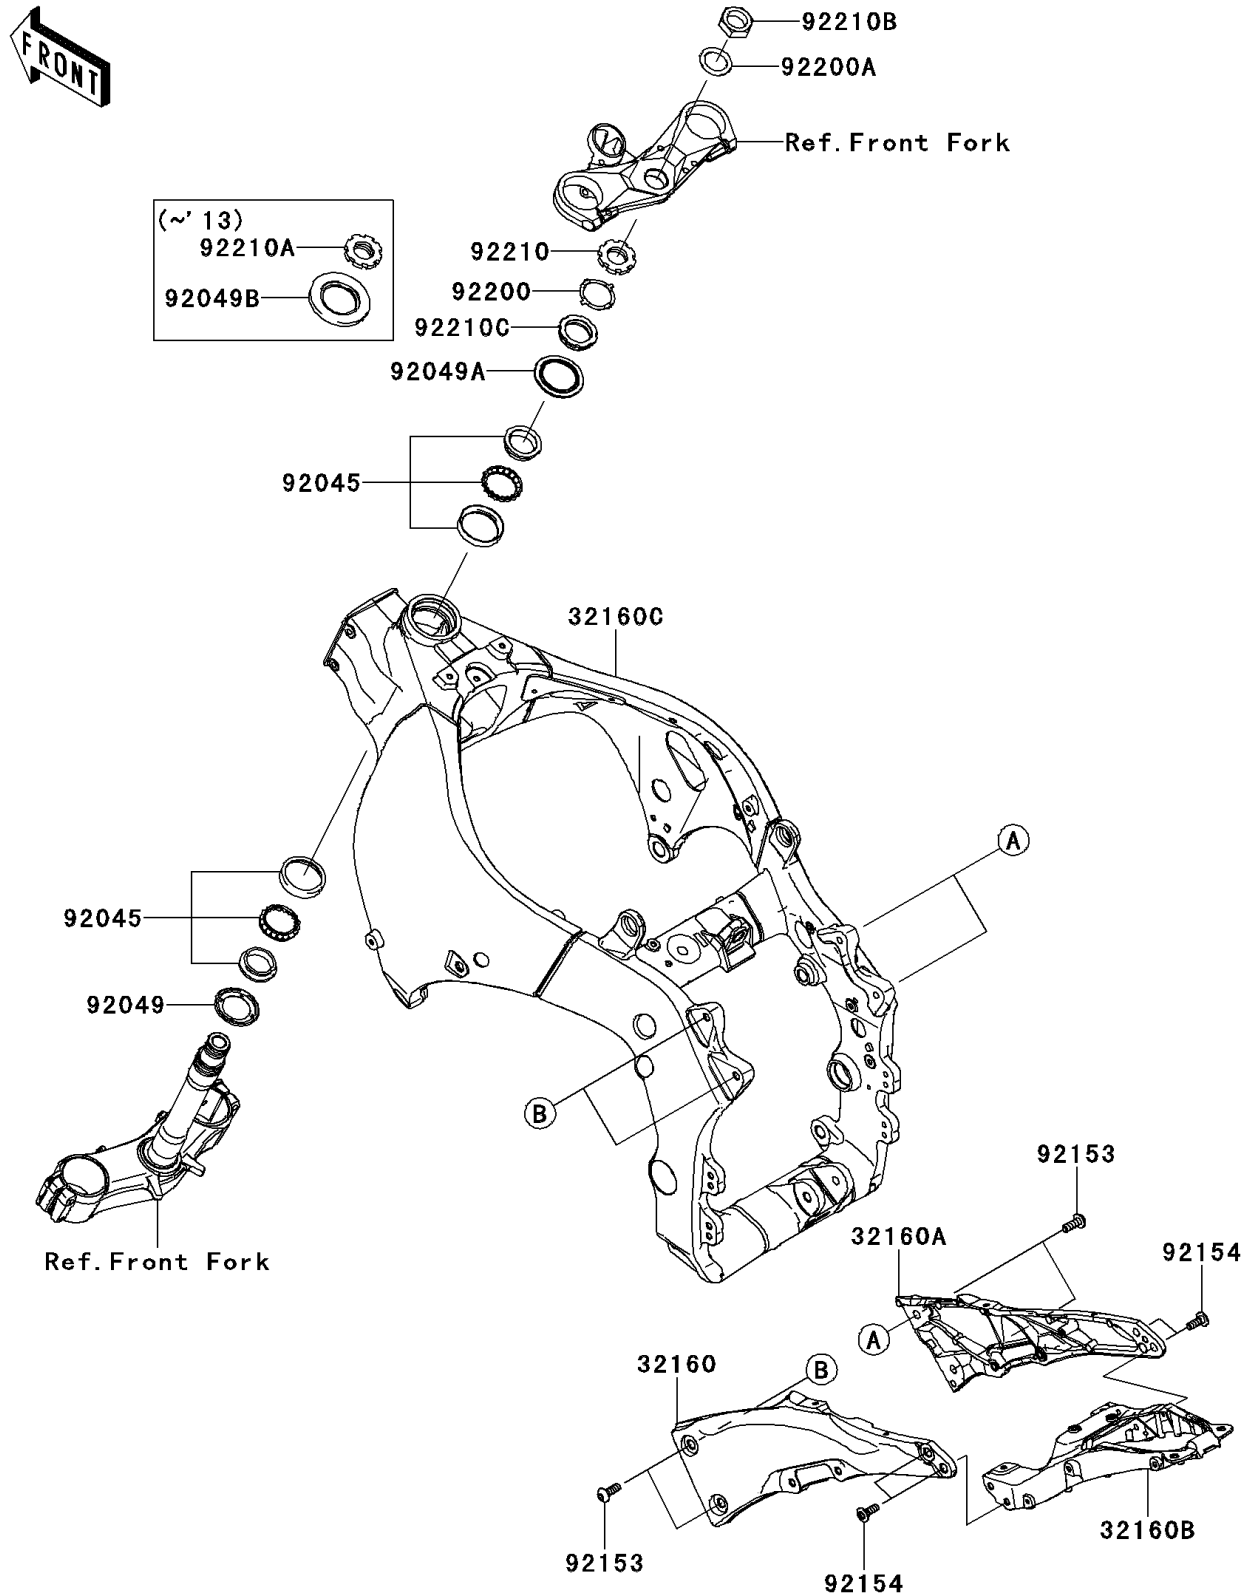

2012 NINJA[®] ZX[™]-10R

PARTS DIAGRAM

Frame

F2120

2012 NINJA® ZX™-10R

PARTS LIST

Frame

ITEM NAME	PART NUMBER	QUANTITY
FRAME-COMP,RR,LH,F.S.BLACK (Ref # 32160)	32160-0506-18R	1
FRAME-COMP,RR,RH,F.S.BLACK (Ref # 32160A)	32160-0507-18R	1
FRAME-COMP,RR (Ref # 32160B)	32160-0508	1
FRAME-COMP,FR,F.S.BLACK (Ref # 32160C)	32160-0574-18R	1
BEARING-BALL,SF07A17PX1V1 (Ref # 92045)	92045-1384	2
SEAL-OIL,DS35X55X4 (Ref # 92049)	92049-0022	1
SEAL-OIL,XMH 43 75 6.4J (Ref # 92049B)	92049-1382	1
BOLT,SOCKET,10X25 (Ref # 92153)	92153-1136	4
BOLT,SOCKET,8X23 (Ref # 92154)	92154-0077	4
WASHER (Ref # 92200)	92200-0036	1
WASHER,28.5X40X1.6 (Ref # 92200A)	92200-0595	1
NUT,35MM (Ref # 92210)	92210-0095	1
NUT,35MM (Ref # 92210A)	92210-0096	1
NUT,28MM (Ref # 92210B)	92210-0209	1