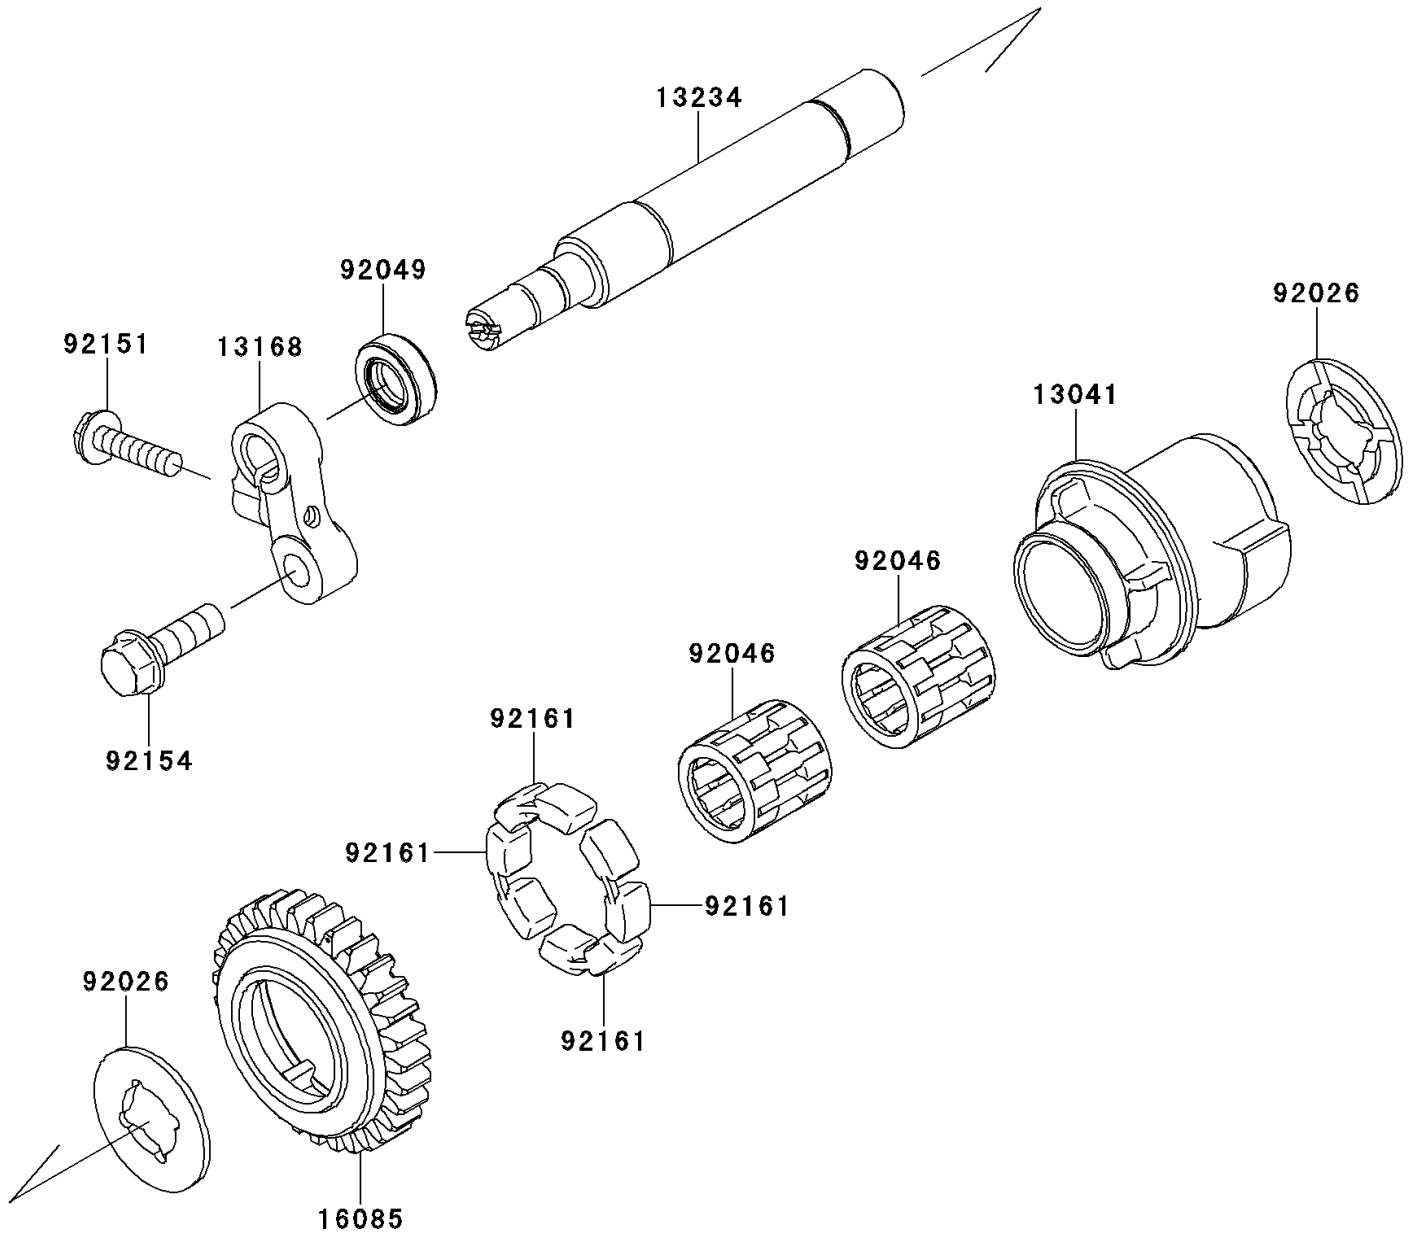

# 2011 NINJA® ZX™-10R PARTS DIAGRAM

Balancer

E1323

## 2011 NINJA® ZX™-10R PARTS LIST

### Balancer

ITEM NAME	PART NUMBER	QUANTITY
BALANCER (Ref # 13041)	13041-0035	1
LEVER (Ref # 13168)	13168-0115	1
SHAFT-COMP (Ref # 13234)	13234-0589	1
GEAR,BALANCER,31T (Ref # 16085)	16085-0144	1
SPACER (Ref # 92026)	92026-0082	2
BEARING-NEEDLE (Ref # 92046)	92046-1266	2
SEAL-OIL (Ref # 92049)	92049-0720	1
BOLT,FLANGED-SMALL,6X25 (Ref # 92151)	92151-1930	1
BOLT,FLANGED,8X25 (Ref # 92154)	92154-0413	1
DAMPER (Ref # 92161)	92161-1055	4