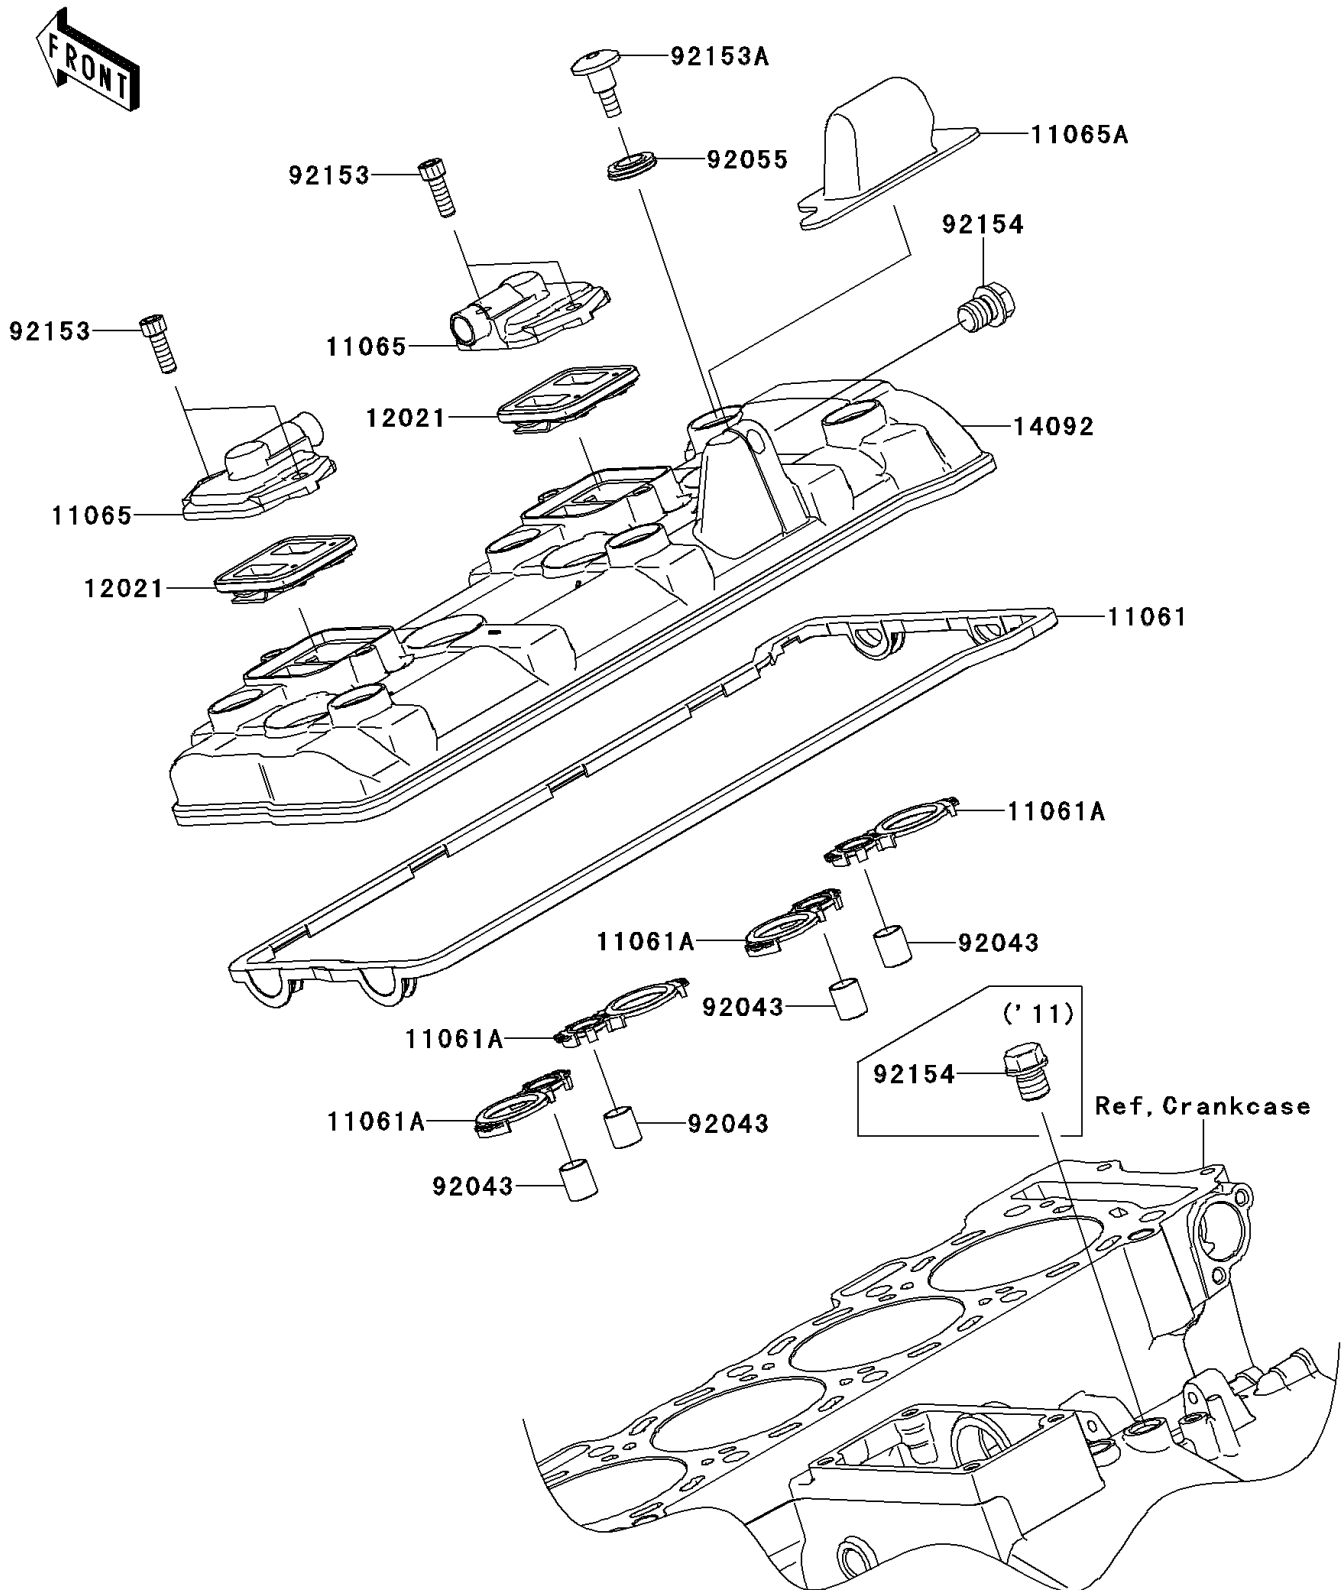

2012 NINJA® ZX™-10R

PARTS DIAGRAM Cylinder Head Cover

E1112

2012 NINJA[®] ZX[™]-10R

PARTS LIST

Cylinder Head Cover

ITEM NAME	PART NUMBER	QUANTITY
GASKET,HEAD COVER (Ref # 11061)	11061-0436	1
GASKET,PLUG HOLE (Ref # 11061A)	11061-0437	4
CAP (Ref # 11065)	11065-0360	2
CAP (Ref # 11065A)	11065-0729	1
VALVE-ASSY-REED (Ref # 12021)	12021-0021	2
COVER,HEAD (Ref # 14092)	14092-0147	1
PIN,10.1X12X14 (Ref # 92043)	92043-4009	4
RING-O (Ref # 92055)	92055-0187	6
BOLT,SOCKET,6X18 (Ref # 92153)	92153-1284	4
BOLT,SOCKET,6X22.5 (Ref # 92153A)	92153-1779	6
BOLT,FLANGED,12X13 (Ref # 92154)	92154-0756	1