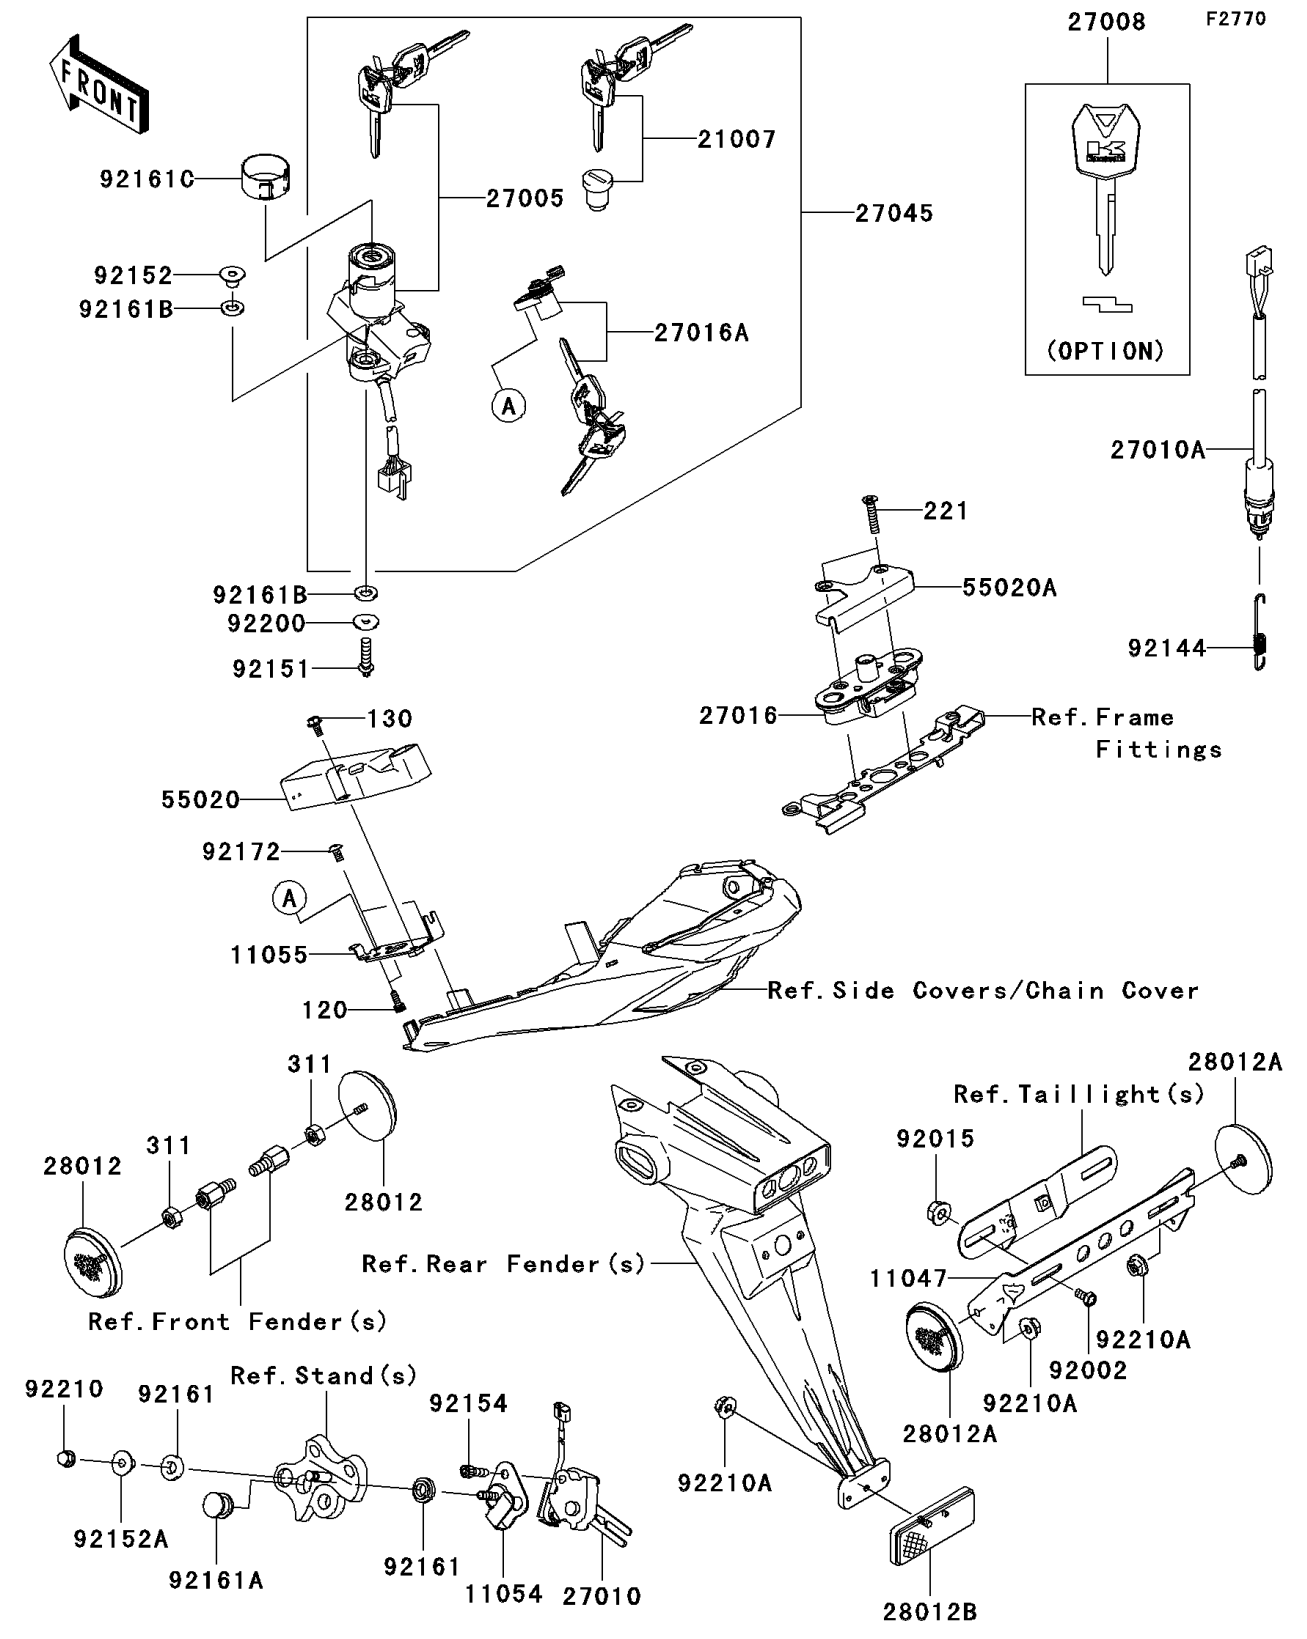

2010 Ninja® ZX™-10R PARTS DIAGRAM

Ignition Switch/Locks/Reflectors

2010 Ninja® ZX™-10R PARTS LIST

Ignition Switch/Locks/Reflectors

ITEM NAME	PART NUMBER	QUANTITY
BRACKET,REFLECTOR (Ref # 11047)	11047-1470	1
BRACKET,SIDE STAND SWITCH (Ref # 11054)	11054-1904	1
BRACKET,SEAT LOCK (Ref # 11055)	11055-0316	1
ROTOR,LOCK,TANK CAP (Ref # 21007)	21007-5057	1
SWITCH-ASSY-IGNITION (Ref # 27005)	27005-5137	1
KEY-LOCK,BLANK (Ref # 27008)	27008-0030	1
SWITCH,SIDE STAND (Ref # 27010)	27010-0064	1
SWITCH,REAR BRAKE (Ref # 27010A)	27010-1486	1
LOCK-ASSY,SEAT STRIKER (Ref # 27016)	27016-0003	1
LOCK-ASSY,SEAT (Ref # 27016A)	27016-5309	1
SWITCH-ASSY (Ref # 27045)	27045-5336	1
REFLECTOR-REFLEX,FR,SIDE (Ref # 28012)	28012-0001	2
REFLECTOR-REFLEX (Ref # 28012A)	28012-0002	2
REFLECTOR-REFLEX (Ref # 28012B)	28012-1077	1
GUARD,SEAT LOCK (Ref # 55020)	55020-0411	1
GUARD,SEAT STRIKER (Ref # 55020A)	55020-0447	1
BOLT,6X12 (Ref # 92002)	92002-1132	2
NUT,FLANGED,6MM (Ref # 92015)	92015-1367	2
SPRING,BRAKE LAMP SWITCH (Ref # 92144)	92144-1139	1
BOLT,TORX,6X22 (Ref # 92151)	92151-1946	2
COLLAR (Ref # 92152)	92152-0352	2
COLLAR (Ref # 92152A)	92152-1074	1
BOLT,SOCKET,6X22 (Ref # 92154)	92154-0031	1
DAMPER (Ref # 92161)	92161-0117	2
DAMPER (Ref # 92161A)	92161-0118	1
DAMPER,IGNITION SWITCH (Ref # 92161B)	92161-0240	4
DAMPER,IGNITION SWITCH (Ref # 92161C)	92161-0257	1
SCREW,TAPPING,5X10 (Ref # 92172)	92172-1061	2
WASHER,6X20X1.6 (Ref # 92200)	92200-0212	2

2010 Ninja® ZX™-10R PARTS LIST

Ignition Switch/Locks/Reflectors

ITEM NAME	PART NUMBER	QUANTITY
NUT,CAP,6MM (Ref # 92210)	92210-0003	1
NUT,FLANGED,5MM (Ref # 92210A)	92210-0007	3
BOLT-SOCKET,5X12 (Ref # 120)	120CB0512	2
BOLT-FLANGED,5X10 (Ref # 130)	130AA0510	1
SCREW-CSK-CROSS,6X35 (Ref # 221)	221AB0635	2
NUT-HEX (Ref # 311)	311AB0500	2