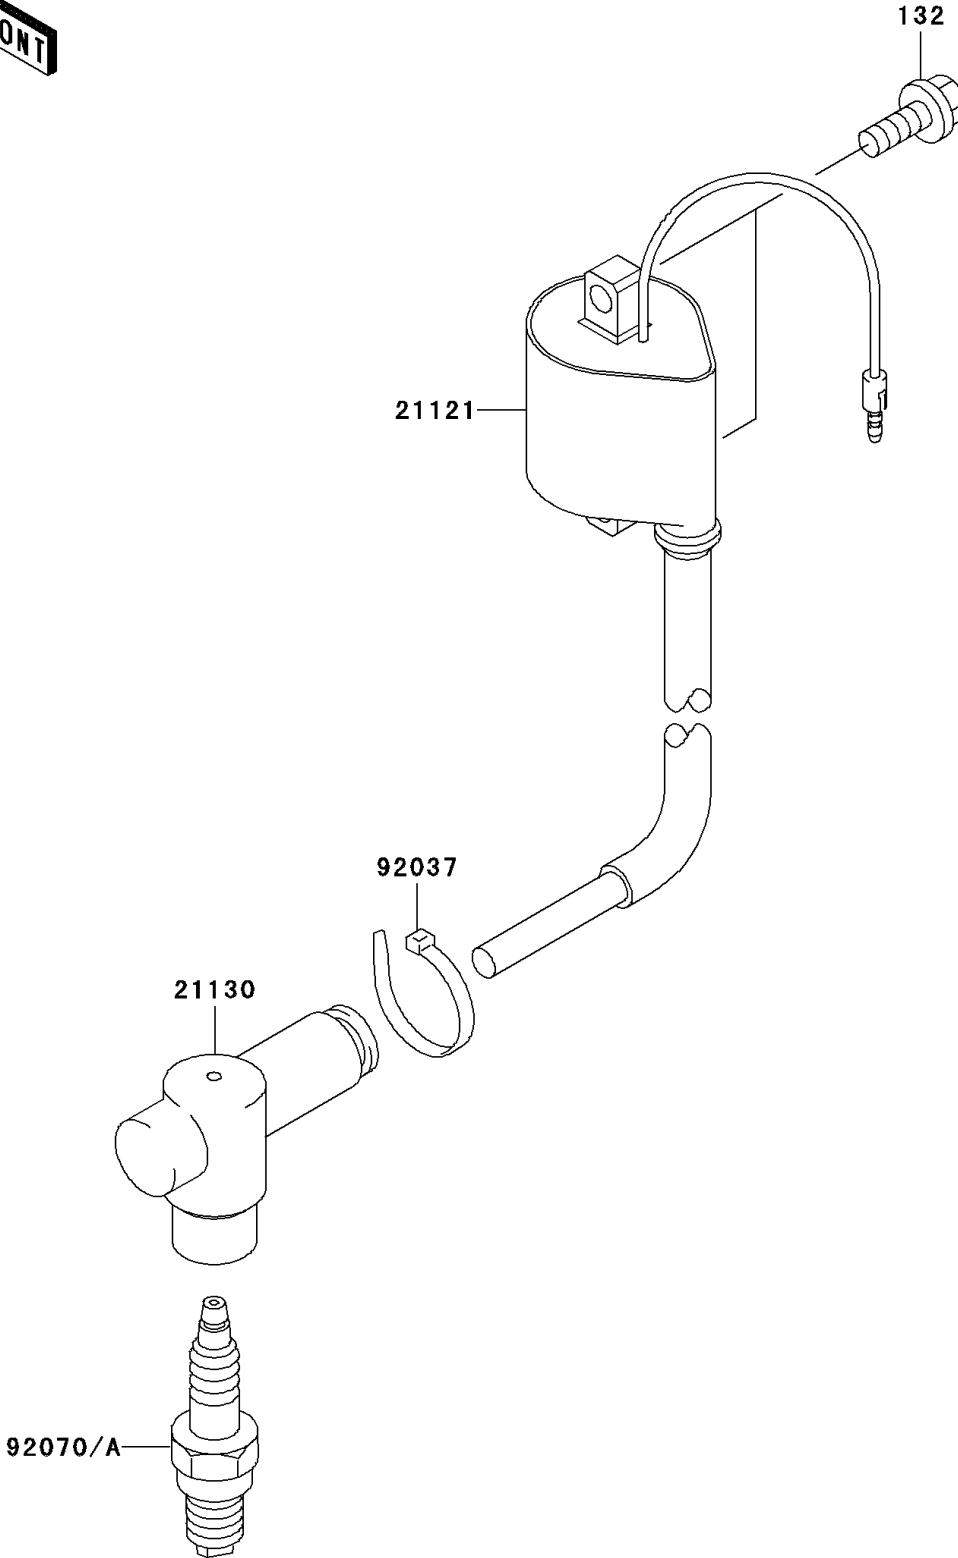

2003 KX85 PARTS DIAGRAM

Ignition System

E1830

2003 KX85 PARTS LIST

Ignition System

ITEM NAME	PART NUMBER	QUANTITY
BOLT-FLANGED-SMALL (Ref # 132)	132G0616	2
COIL-IGNITION (Ref # 21121)	21121-1296	1
CAP-SPARK PLUG (Ref # 21130)	21130-1077	1
CLAMP (Ref # 92037)	92037-1173	1
PLUG-SPARK,BR9EVX(NGK),SOLID (Ref # 92070)	92070-1228	1
PLUG-SPARK,R6252K-105NGK,SOLID (Ref # 92070A)	92070-1241	1