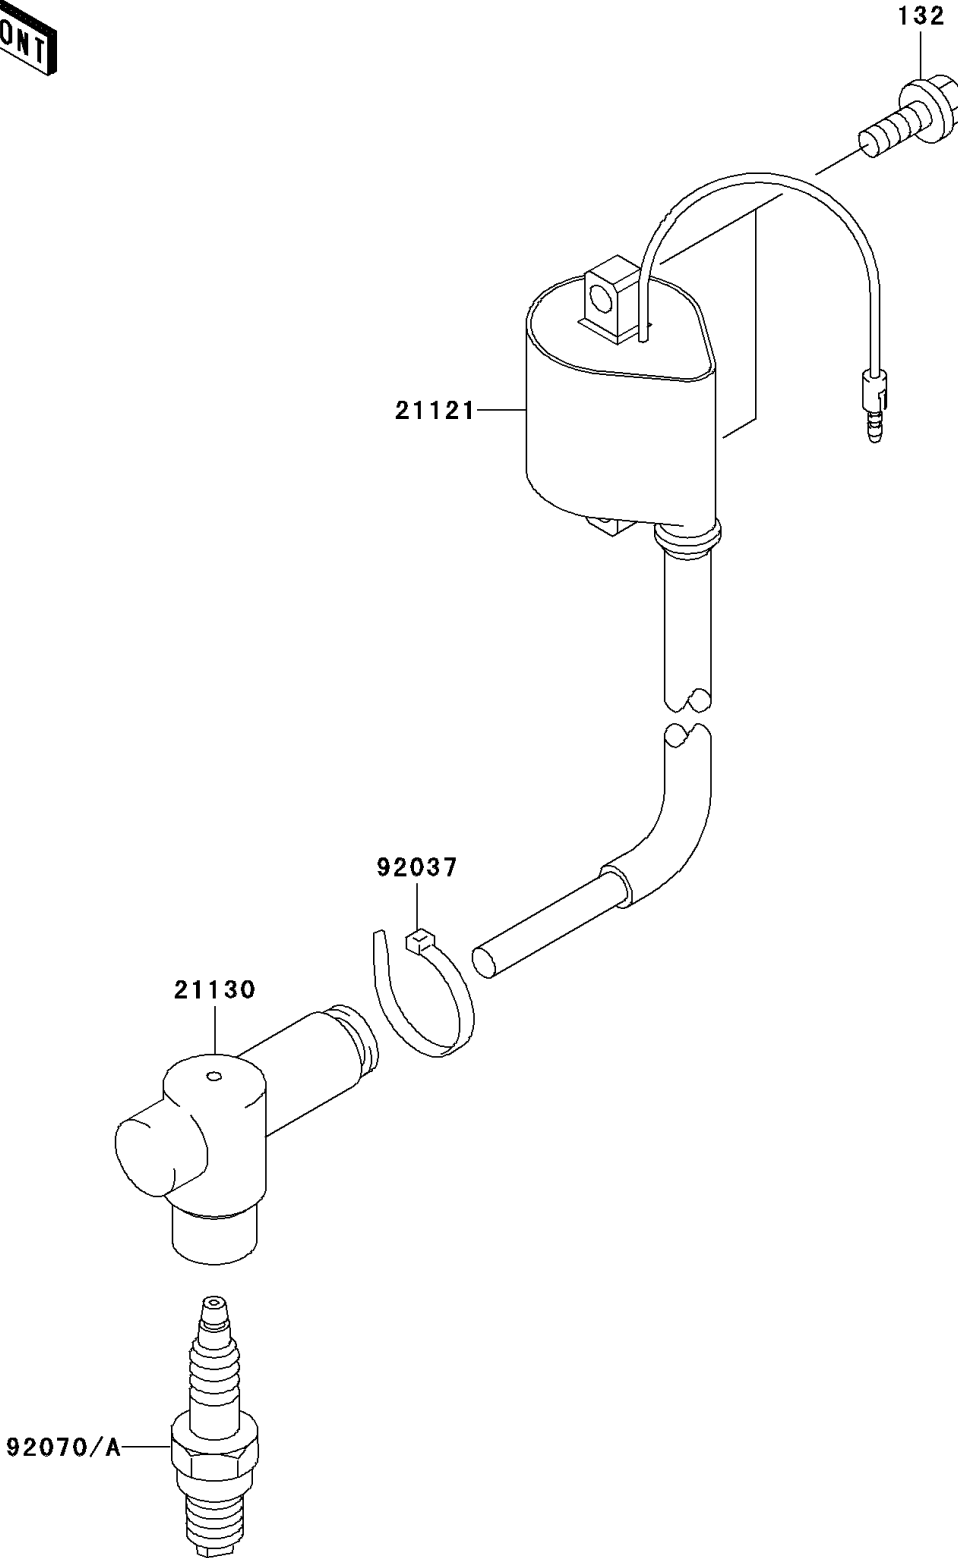

2001 KX85 PARTS DIAGRAM

Ignition System

E1830

2001 KX85 PARTS LIST

Ignition System

ITEM NAME	PART NUMBER	QUANTITY
BOLT-FLANGED-SMALL (Ref # 132)	132G0616	2
COIL-IGNITION (Ref # 21121)	21121-1296	1
CAP-SPARK PLUG (Ref # 21130)	21130-1077	1
CLAMP (Ref # 92037)	92037-1173	1
PLUG-SPARK,BR9EVX(NGK),SOLID (Ref # 92070)	92070-1228	1
PLUG-SPARK,R6252K-105NGK,SOLID (Ref # 92070A)	92070-1241	1