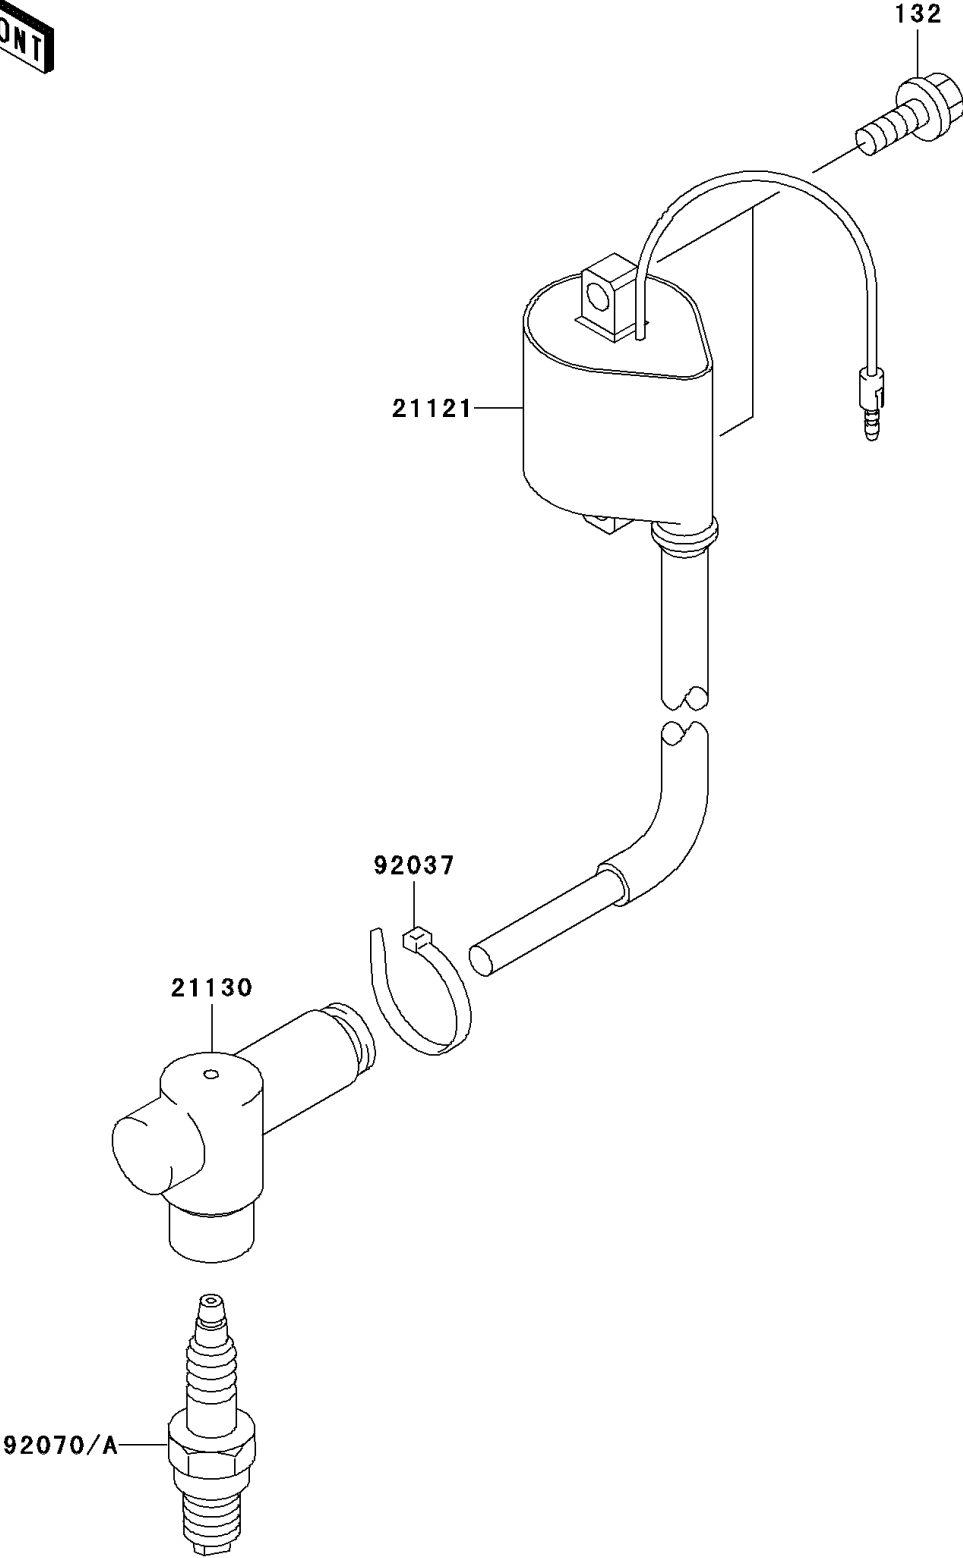

2001 KX85 PARTS DIAGRAM

Ignition System

E1830

2001 KX85 PARTS LIST

Ignition System

ITEM NAME	PART NUMBER	QUANTITY
BOLT-FLANGED-SMALL (Ref # 132)	132G0616	1
COIL-IGNITION (Ref # 21121)	21121-1296	1
CAP-SPARK PLUG (Ref # 21130)	21130-1077	1
CLAMP (Ref # 92037)	92037-1173	1
PLUG-SPARK,BR9EVX(NGK),SOLID (Ref # 92070)	92070-1228	1
PLUG-SPARK,R6252K-105NGK,SOLID (Ref # 92070A)	92070-1241	1