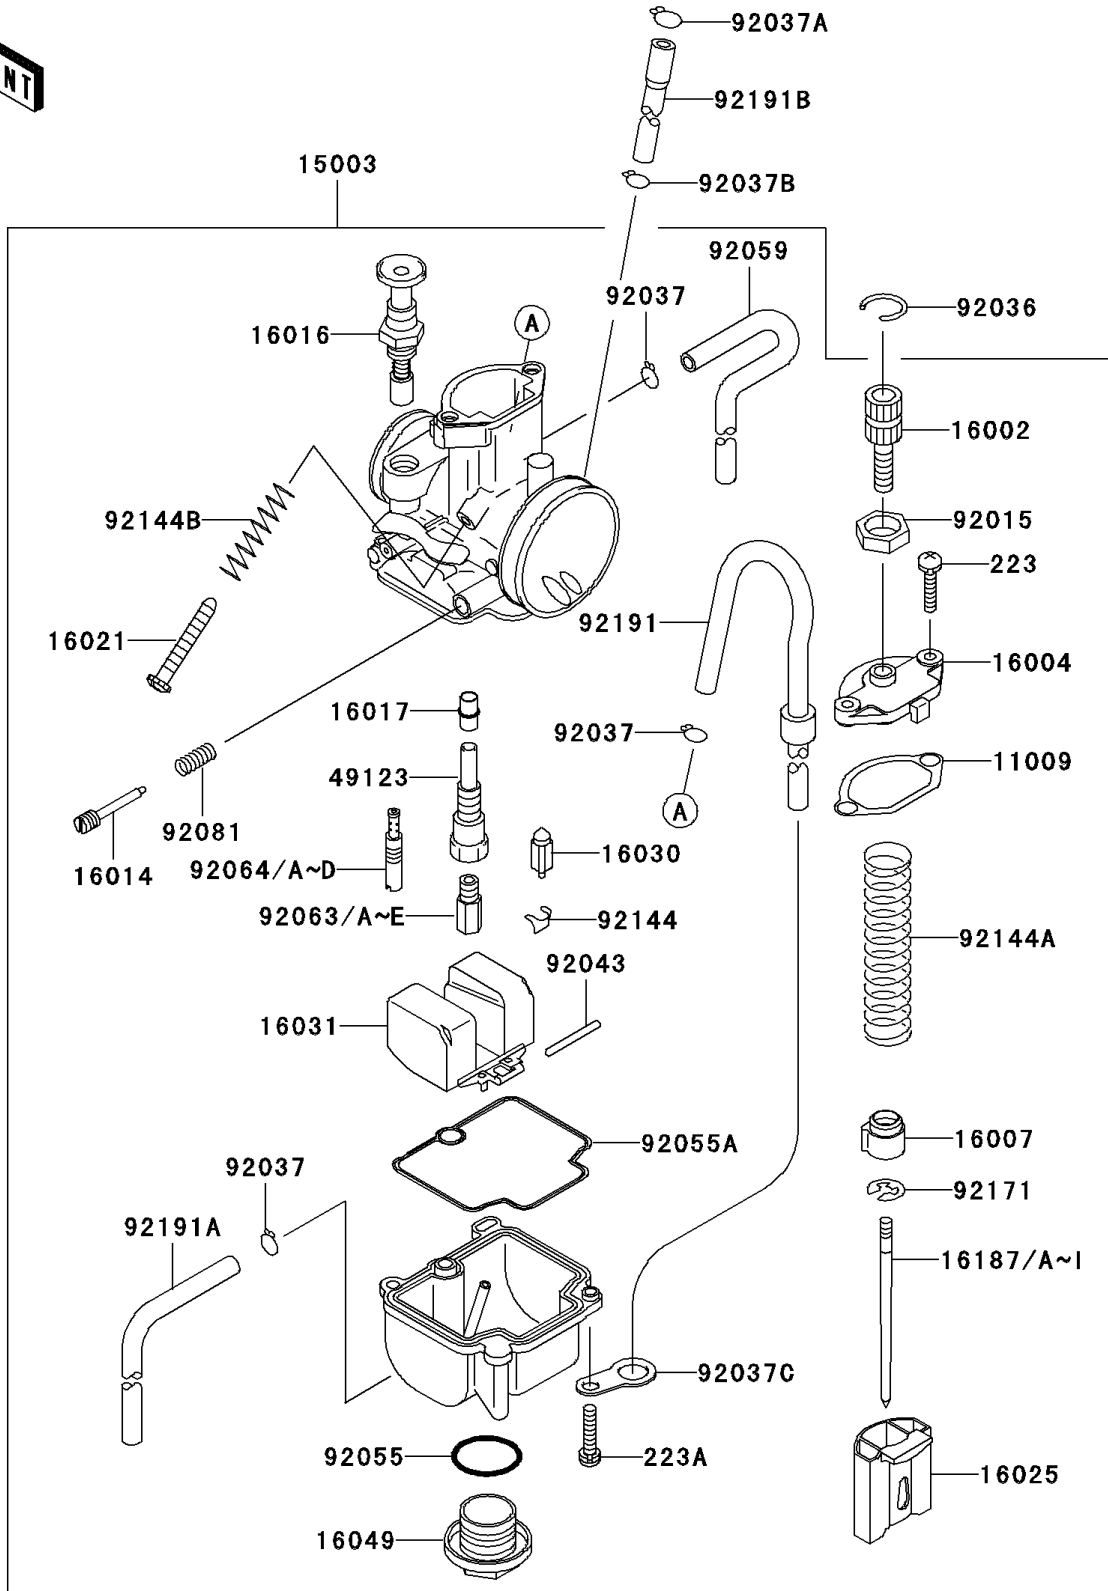

2001 KX85 PARTS DIAGRAM

Carburetor

E1611