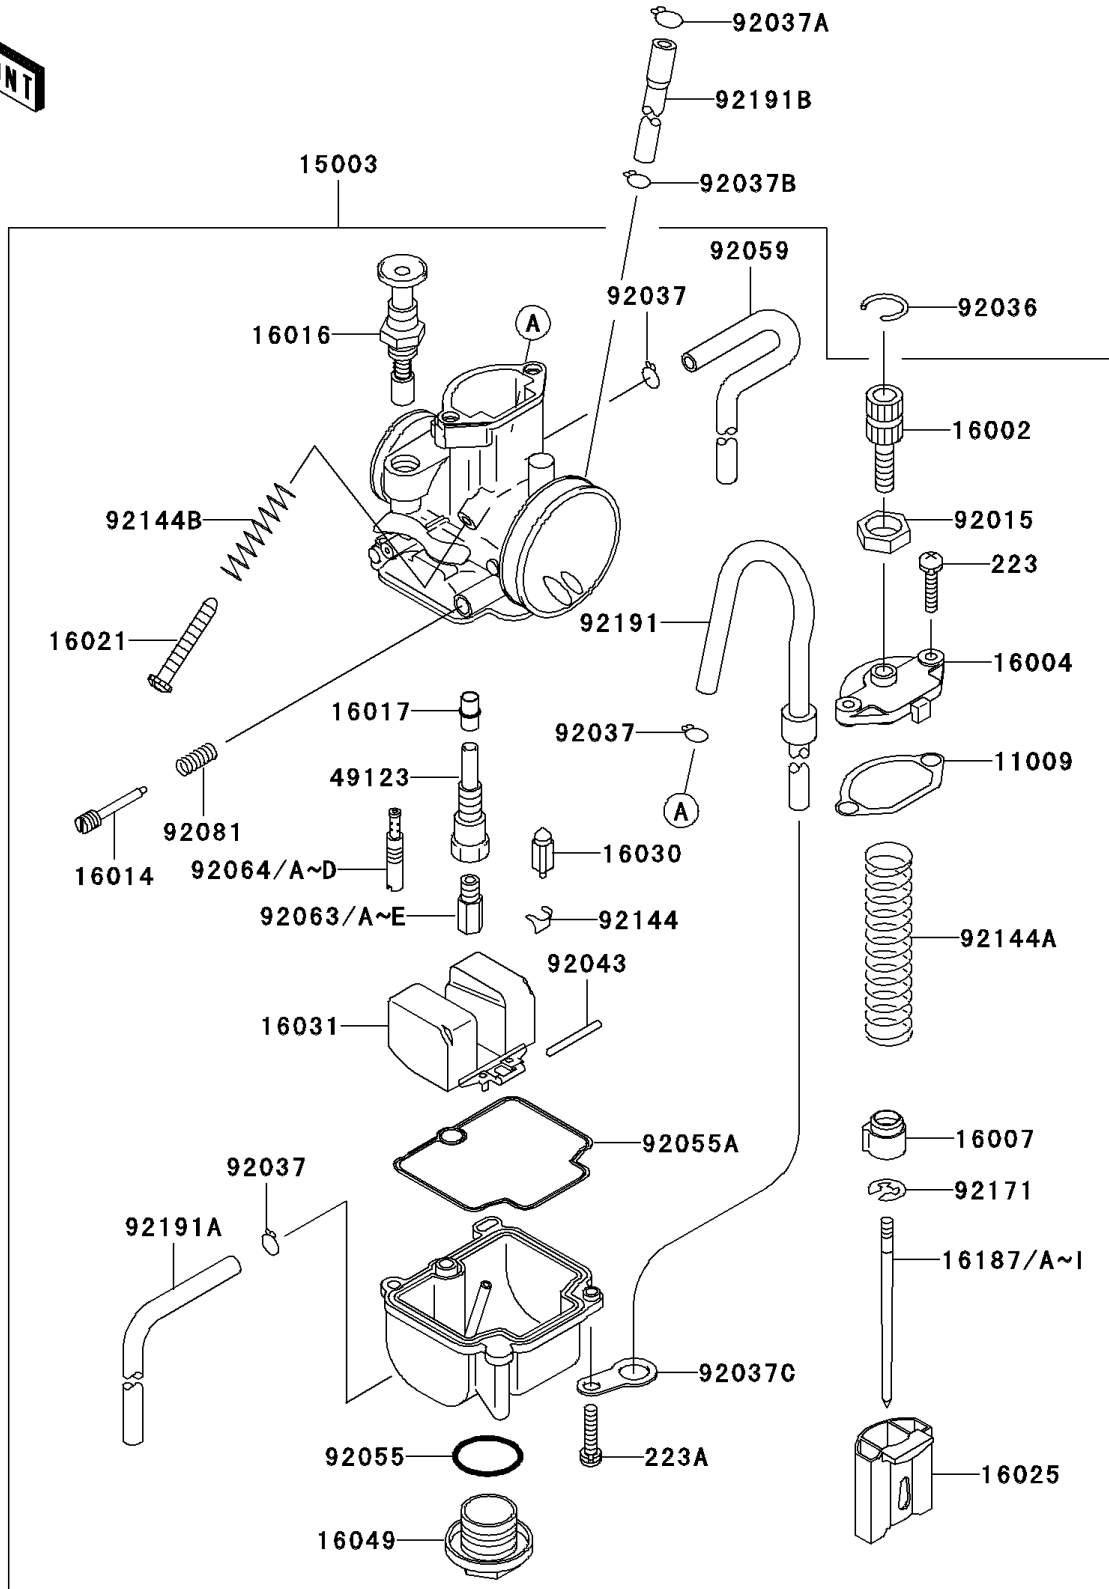

2001 KX85 PARTS DIAGRAM

Carburetor

E1611