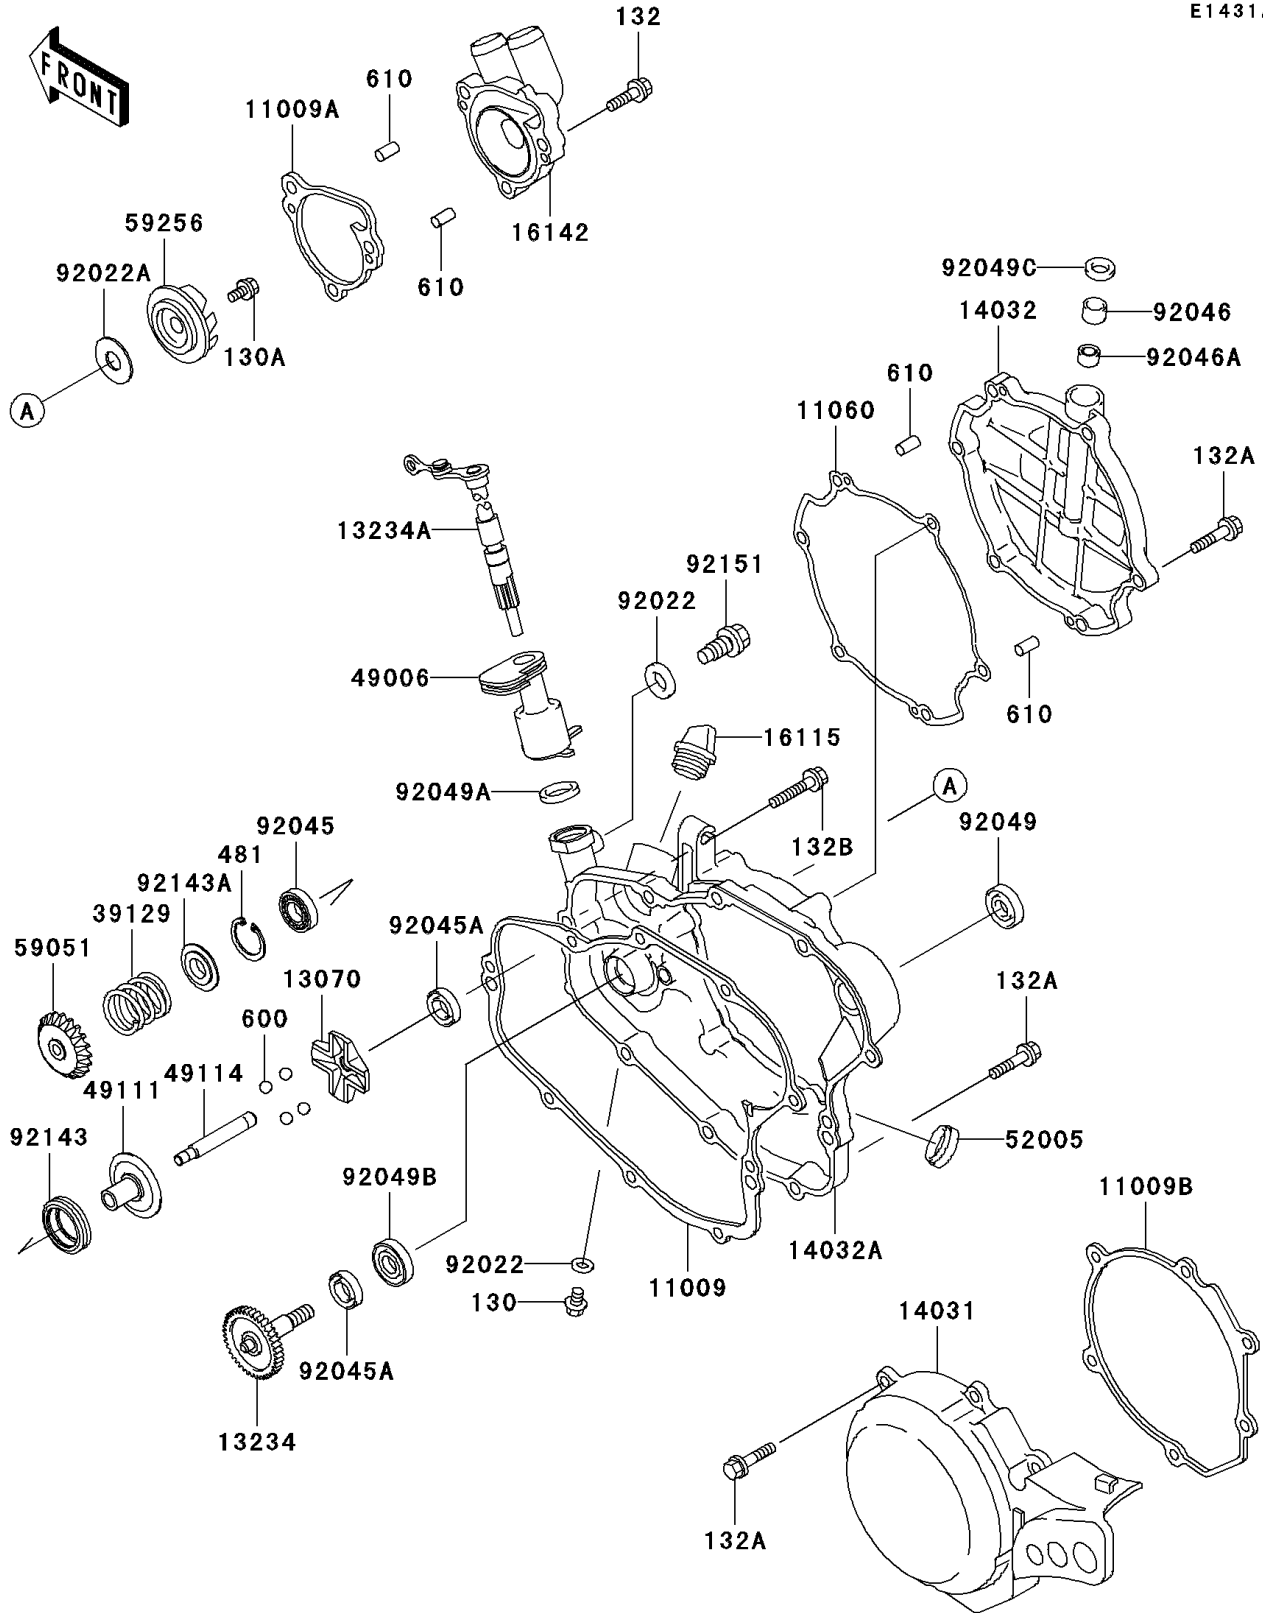

# 2003 KX85 PARTS DIAGRAM

Engine Cover(s)(A3)

E1431A

## 2003 KX85 PARTS LIST

Engine Cover(s)(A3)

ITEM NAME	PART NUMBER	QUANTITY
BOLT-FLANGED,6X8 (Ref # 130)	130B0608	1
GASKET,CLUTCH COVER (Ref # 11009)	11009-1971	1
GASKET,PUMP COVER (Ref # 11009A)	11009-1972	1
GASKET,GENERATOR COVER (Ref # 11009B)	11009-1973	1
GASKET,CLUTCH COVER (Ref # 11060)	11060-1795	1
GUIDE,GOVERNOR (Ref # 13070)	13070-1309	1
SHAFT-COMP,WATER PUMP (Ref # 13234)	13234-1103	1
SHAFT-COMP,GOVERNOR (Ref # 13234A)	13234-1104	1
COVER-GENERATOR (Ref # 14031)	14031-1241	1
COVER-CLUTCH,OUTSIDE (Ref # 14032)	14032-1463	1
COVER-CLUTCH,INSIDE (Ref # 14032A)	14032-1514	1
CAP-OIL FILLER (Ref # 16115)	16115-018	1
COVER-PUMP,WATER (Ref # 16142)	16142-1144	1
SPRING-GOVERNOR (Ref # 39129)	39129-1022	1
BOOT,GOVERNOR (Ref # 49006)	49006-1313	1
HOLDER-GOVERNOR WEIGHT (Ref # 49111)	49111-1064	1
SHAFT-GOVERNOR (Ref # 49114)	49114-1106	1
GAUGE,OIL LEVEL (Ref # 52005)	52005-1055	1
GEAR-SPUR (Ref # 59051)	59051-1412	1
IMPELLER (Ref # 59256)	59256-1064	1
WASHER,6.1X12X1 (Ref # 92022)	92022-077	2
WASHER,5.2X13X1 (Ref # 92022A)	92022-1380	1
BEARING-BALL (Ref # 92045)	92045-0010	1
BEARING-BALL,608MC3 (Ref # 92045A)	92045-1305	2
BEARING-NEEDLE,HK1010 (Ref # 92046)	92046-1160	1
BEARING-NEEDLE,6BTM109 (Ref # 92046A)	92046-1217	1
SEAL-OIL,SB16244 (Ref # 92049)	92049-002	1
SEAL-OIL (Ref # 92049A)	92049-1262	1
SEAL-OIL,MHSD8X18X10J-1 (Ref # 92049B)	92049-1366	1

## 2003 KX85 PARTS LIST

Engine Cover(s)(A3)

ITEM NAME	PART NUMBER	QUANTITY
SEAL-OIL,BG1408F0 (Ref # 92049C)	92049-1414	1
COLLAR (Ref # 92143)	92143-1932	1
COLLAR (Ref # 92143A)	92143-1933	1
BOLT (Ref # 92151)	92151-1180	1
BOLT-FLANGED (Ref # 130A)	130P0510	1
BOLT-FLANGED-SMALL (Ref # 132)	132G0620	3
BOLT-FLANGED-SMALL (Ref # 132A)	132G0625	20
BOLT-FLANGED-SMALL (Ref # 132B)	132G0630	1
CIRCLIP (Ref # 481)	481J2400	1
BALL-STEEL,5/16" (Ref # 600)	600A1000	4
ROLLER,4X8 (Ref # 610)	610A0408	4