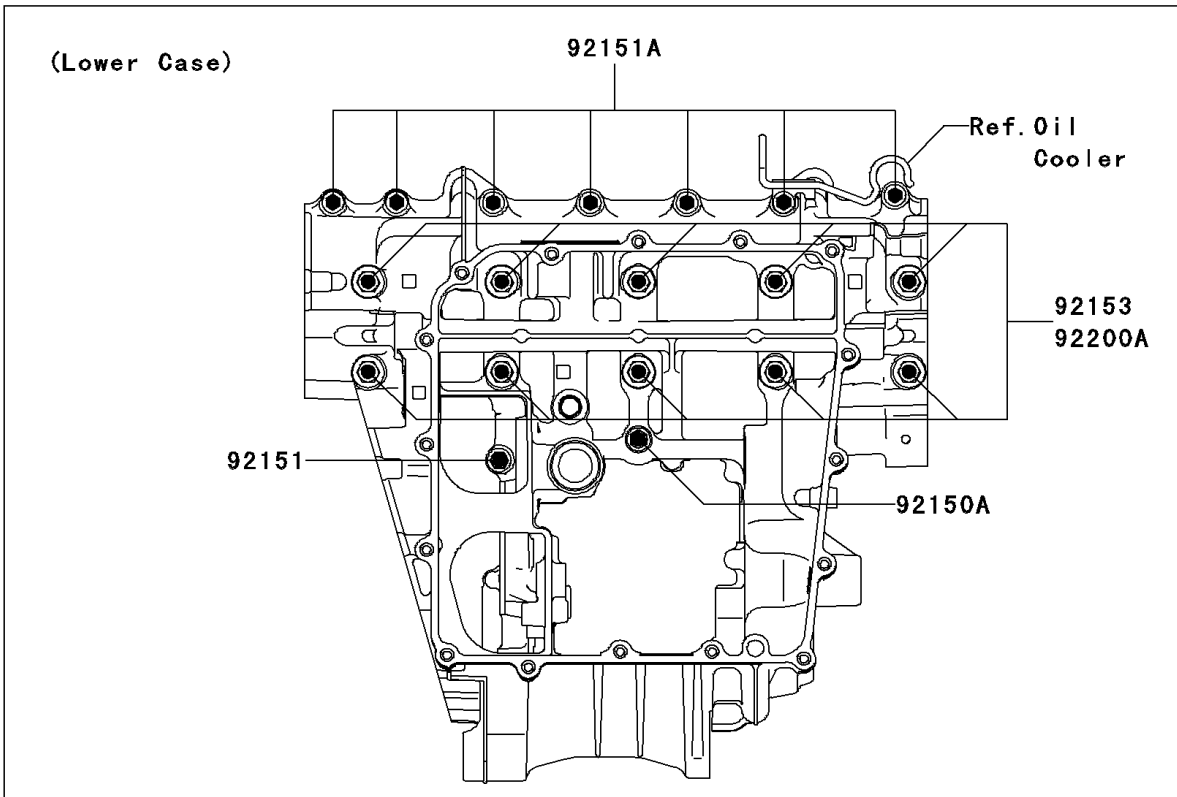

2010 Ninja® ZX™-10R PARTS DIAGRAM

Crankcase Bolt Pattern

E1412

2010 Ninja® ZX™-10R PARTS LIST

Crankcase Bolt Pattern

ITEM NAME	PART NUMBER	QUANTITY
BOLT,8X80 (Ref # 92150)	92150-1162	4
BOLT,FLANGED,7X85 (Ref # 92150A)	92150-1251	1
BOLT,FLANGED,7X50 (Ref # 92151)	92151-1223	1
BOLT,FLANGED,6X45 (Ref # 92151A)	92151-1521	7
BOLT,FLANGED,9X100 (Ref # 92153)	92153-0447	10
BOLT,FLANGED,7X32 (Ref # 92153A)	92153-0448	2
BOLT-FLANGED,6X40 (Ref # 92153B)	92153-1570	3
WASHER,8.2X16X1.6 (Ref # 92200)	92200-0047	4
WASHER,9.2X19X23 (Ref # 92200A)	92200-0115	10