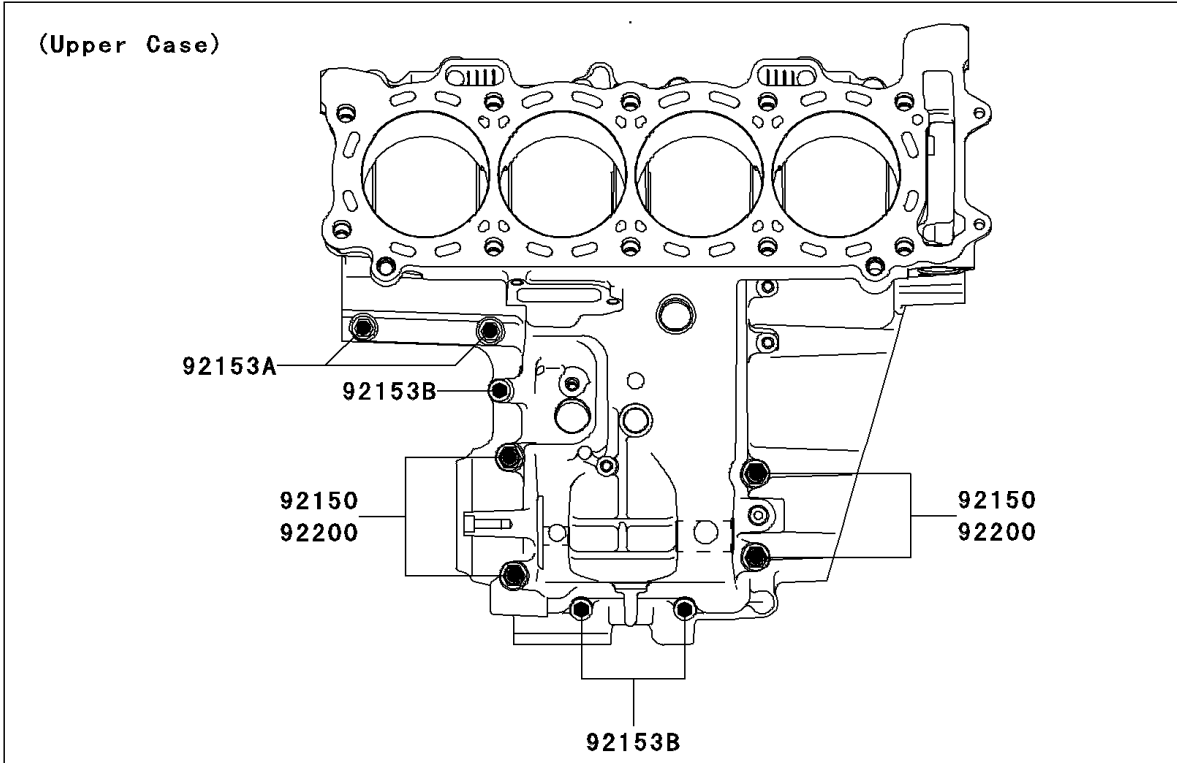

2010 Ninja® ZX™-10R PARTS DIAGRAM

Crankcase Bolt Pattern

E1412

2010 Ninja® ZX™-10R PARTS LIST

Crankcase Bolt Pattern

ITEM NAME	PART NUMBER	QUANTITY
BOLT,8X80 (Ref # 92150)	92150-1162	4
BOLT,FLANGED,7X85 (Ref # 92150A)	92150-1251	1
BOLT,FLANGED,7X50 (Ref # 92151)	92151-1223	1
BOLT,FLANGED,6X45 (Ref # 92151A)	92151-1521	7
BOLT,FLANGED,9X100 (Ref # 92153)	92153-0447	10
BOLT,FLANGED,7X32 (Ref # 92153A)	92153-0448	2
BOLT-FLANGED,6X40 (Ref # 92153B)	92153-1570	3
WASHER,8.2X16X1.6 (Ref # 92200)	92200-0047	4
WASHER,9.2X19X23 (Ref # 92200A)	92200-0115	10