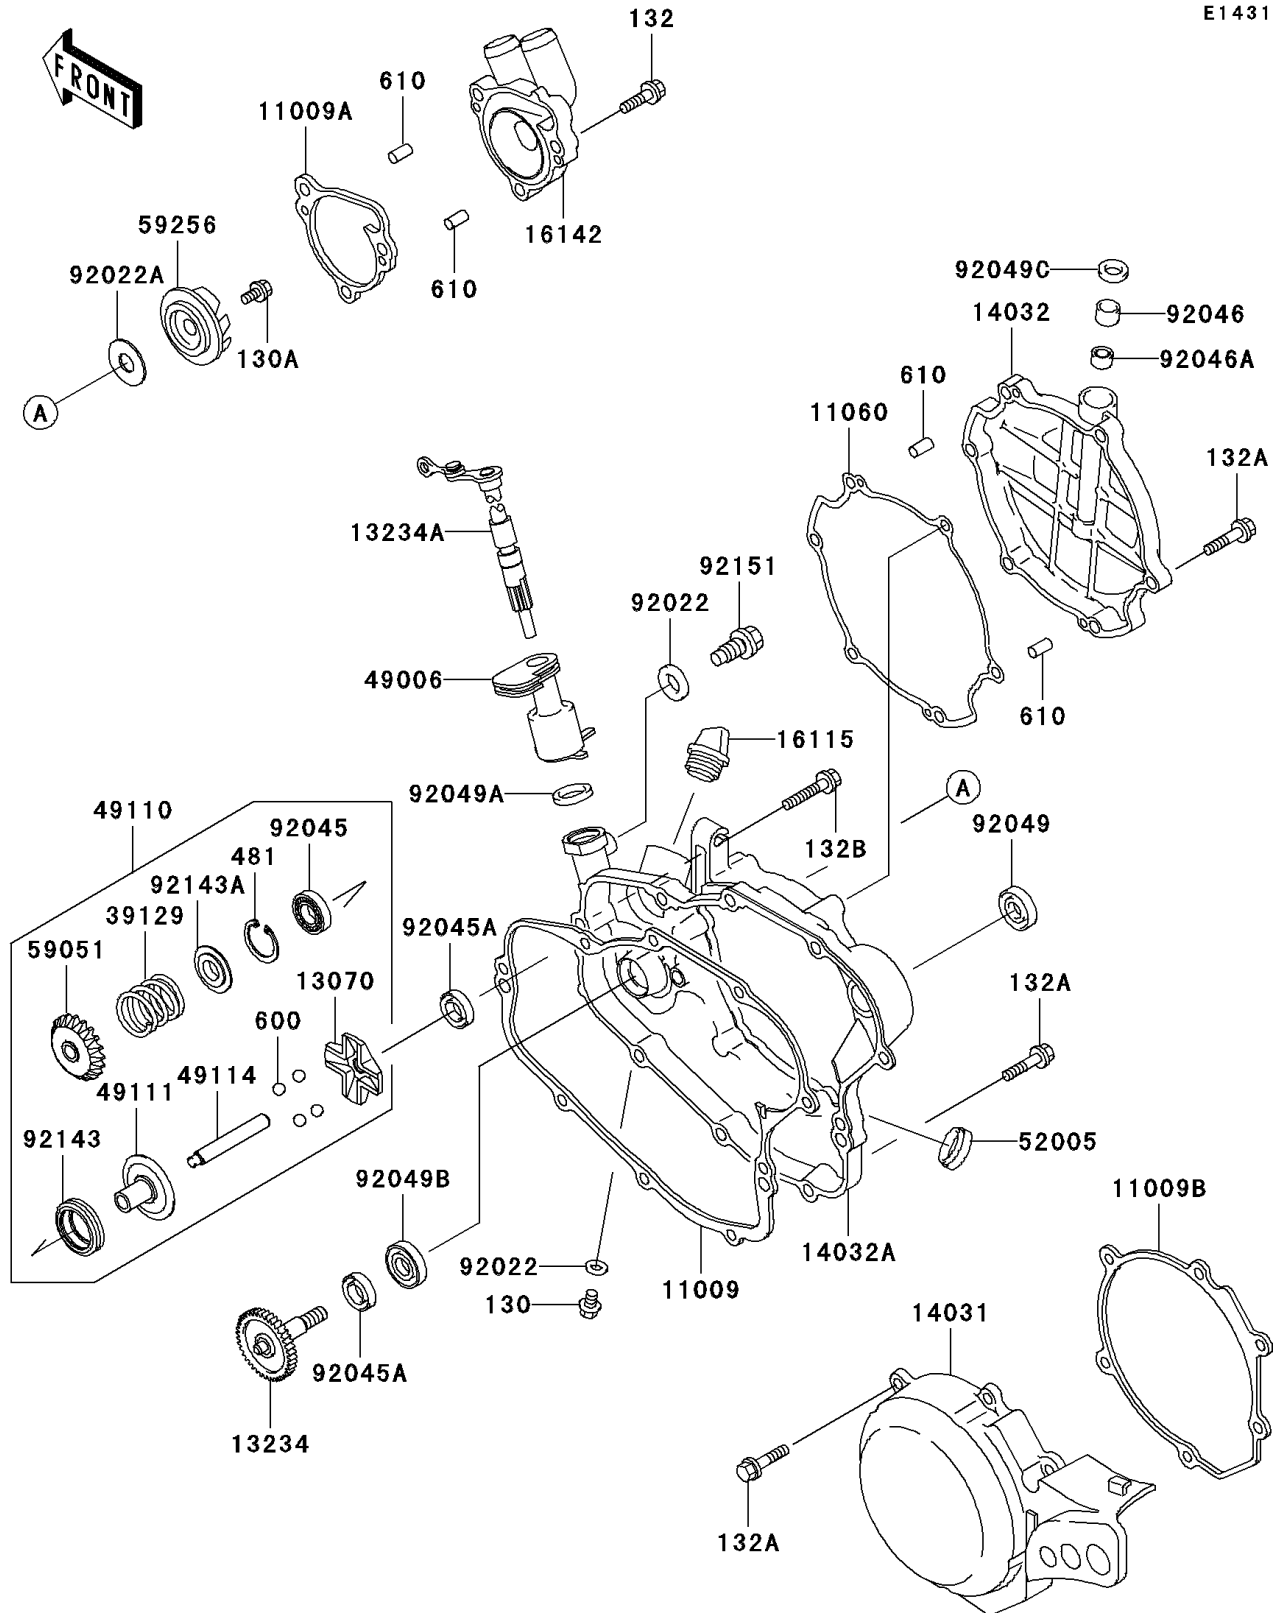

## 2001 KX85 PARTS DIAGRAM

Engine Cover(s)(A1/A2)

E1431

## 2001 KX85 PARTS LIST

Engine Cover(s)(A1/A2)

ITEM NAME	PART NUMBER	QUANTITY
BOLT-FLANGED,6X8 (Ref # 130)	130B0608	1
BOLT-FLANGED (Ref # 130A)	130P0510	1
BOLT-FLANGED-SMALL (Ref # 132)	132G0620	1
BOLT-FLANGED-SMALL (Ref # 132A)	132G0625	1
BOLT-FLANGED-SMALL (Ref # 132B)	132G0630	1
CIRCLIP (Ref # 481)	481J2400	1
BALL-STEEL,5/16" (Ref # 600)	600A1000	1
GASKET,CLUTCH COVER (Ref # 11009)	11009-1971	1
GASKET,PUMP COVER (Ref # 11009A)	11009-1972	1
GASKET,GENERATOR COVER (Ref # 11009B)	11009-1973	1
GASKET,CLUTCH COVER (Ref # 11060)	11060-1795	1
GUIDE,GOVERNOR (Ref # 13070)	13070-1309	1
SHAFT-COMP,WATER PUMP (Ref # 13234)	13234-1103	1
SHAFT-COMP,GOVERNOR (Ref # 13234A)	13234-1104	1
COVER-GENERATOR (Ref # 14031)	14031-1241	1
COVER-CLUTCH,OUTSIDE (Ref # 14032)	14032-1463	1
COVER-CLUTCH,INSIDE (Ref # 14032A)	14032-1514	1
CAP-OIL FILLER (Ref # 16115)	16115-018	1
COVER-PUMP,WATER (Ref # 16142)	16142-1144	1
SPRING-GOVERNOR (Ref # 39129)	39129-1022	1
BOOT,GOVERNOR (Ref # 49006)	49006-1313	1
GOVERNOR-ASSY (Ref # 49110)	49110-1101	1
HOLDER-GOVERNOR WEIGHT (Ref # 49111)	49111-1064	1
SHAFT-GOVERNOR (Ref # 49114)	49114-1101	1
GAUGE,OIL LEVEL (Ref # 52005)	52005-1055	1
GEAR-SPUR,GOVERNOR (Ref # 59051)	59051-1331	1
IMPELLER (Ref # 59256)	59256-1064	1
WASHER,6.1X12X1 (Ref # 92022)	92022-077	1
WASHER,5.2X13X1 (Ref # 92022A)	92022-1380	1

## 2001 KX85 PARTS LIST

Engine Cover(s)(A1/A2)

ITEM NAME	PART NUMBER	QUANTITY
BEARING-BALL,6901 (Ref # 92045)	92045-1246	1
BEARING-BALL,608MC3 (Ref # 92045A)	92045-1305	1
BEARING-NEEDLE,HK1010 (Ref # 92046)	92046-1160	1
BEARING-NEEDLE,6BTM109 (Ref # 92046A)	92046-1217	1
SEAL-OIL,SB16244 (Ref # 92049)	92049-002	1
SEAL-OIL (Ref # 92049A)	92049-1262	1
SEAL-OIL,MHSD8X18X10J-1 (Ref # 92049B)	92049-1366	1
SEAL-OIL,BG1408F0 (Ref # 92049C)	92049-1414	1
COLLAR (Ref # 92143)	92143-1932	1
COLLAR (Ref # 92143A)	92143-1933	1
BOLT (Ref # 92151)	92151-1180	1
ROLLER,4X8 (Ref # 610)	610A0408	1