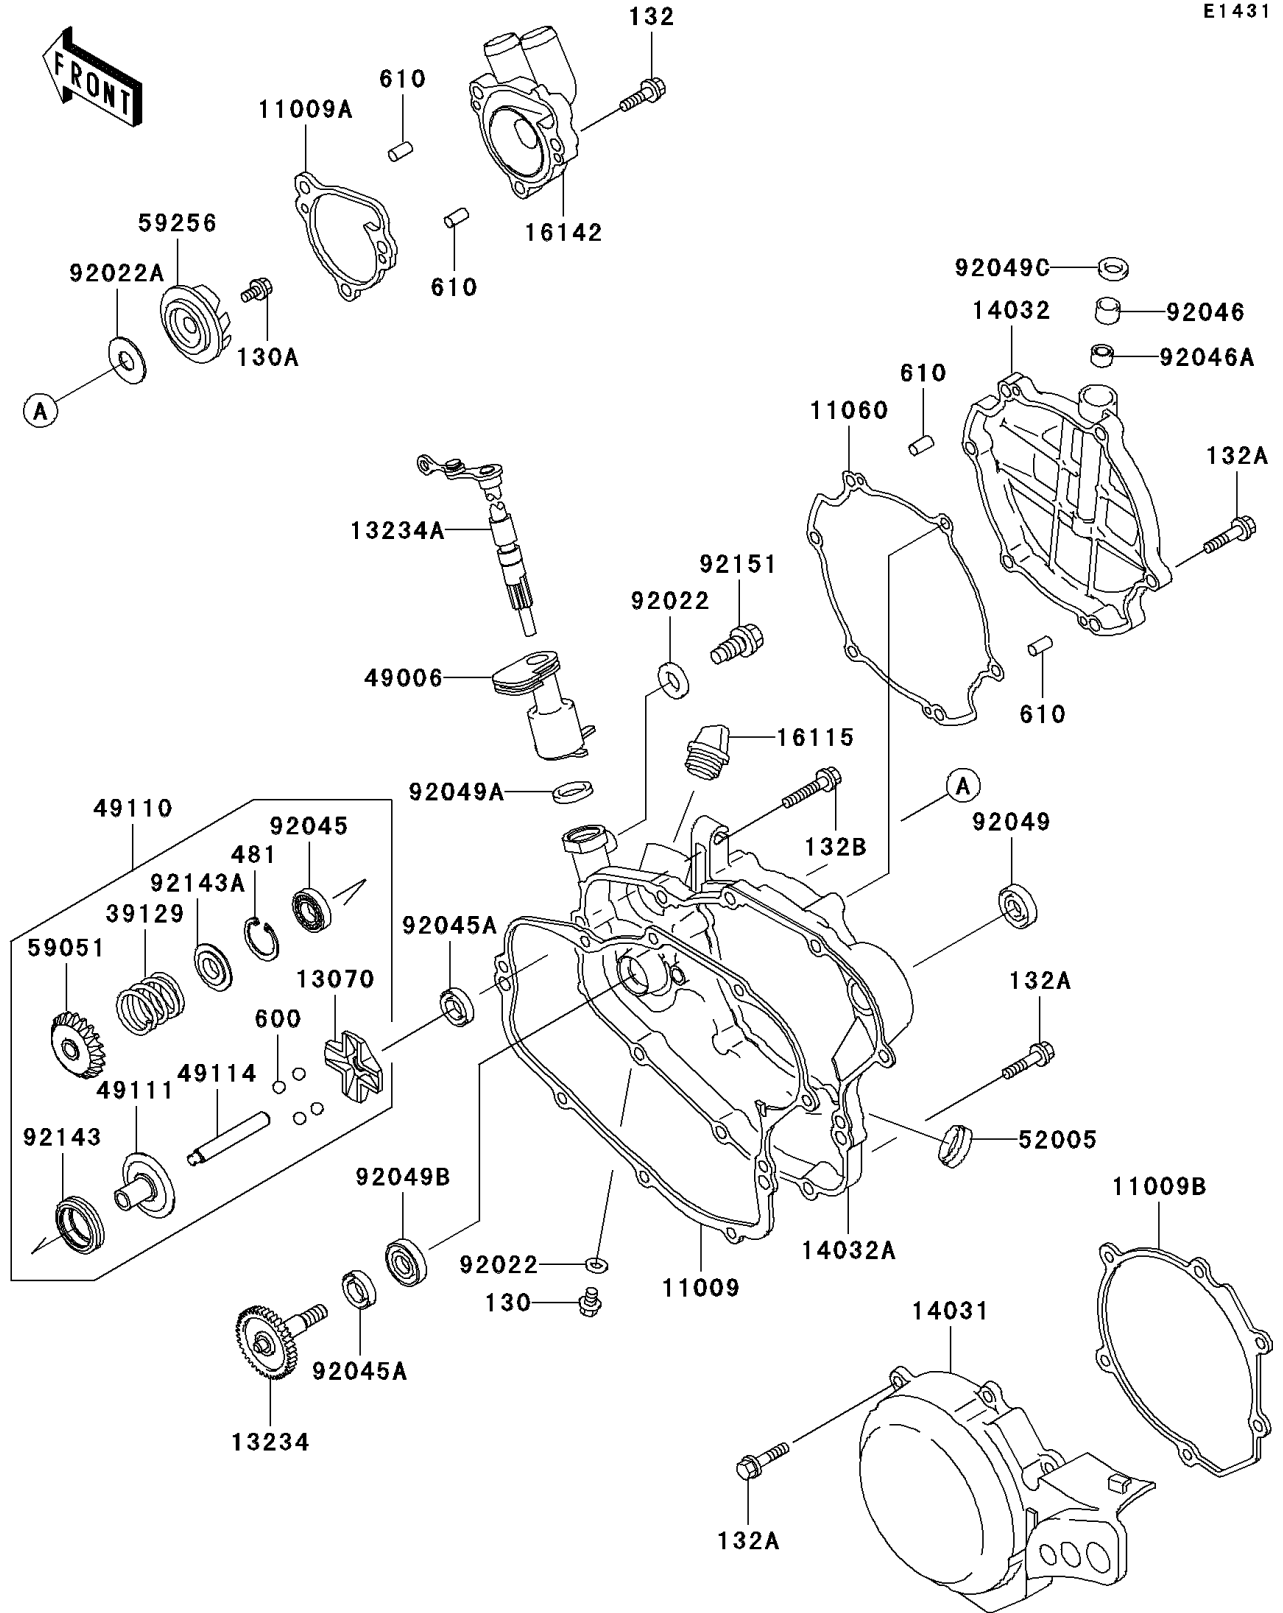

2001 KX85 PARTS DIAGRAM

Engine Cover(s)(A1/A2)

E1431

2001 KX85 PARTS LIST

Engine Cover(s)(A1/A2)

ITEM NAME	PART NUMBER	QUANTITY
BOLT-FLANGED,6X8 (Ref # 130)	130B0608	1
BOLT-FLANGED (Ref # 130A)	130P0510	1
BOLT-FLANGED-SMALL (Ref # 132)	132G0620	3
BOLT-FLANGED-SMALL (Ref # 132A)	132G0625	20
BOLT-FLANGED-SMALL (Ref # 132B)	132G0630	1
CIRCLIP (Ref # 481)	481J2400	1
BALL-STEEL,5/16" (Ref # 600)	600A1000	4
GASKET,CLUTCH COVER (Ref # 11009)	11009-1971	1
GASKET,PUMP COVER (Ref # 11009A)	11009-1972	1
GASKET,GENERATOR COVER (Ref # 11009B)	11009-1973	1
GASKET,CLUTCH COVER (Ref # 11060)	11060-1795	1
GUIDE,GOVERNOR (Ref # 13070)	13070-1309	1
SHAFT-COMP,WATER PUMP (Ref # 13234)	13234-1103	1
SHAFT-COMP,GOVERNOR (Ref # 13234A)	13234-1104	1
COVER-GENERATOR (Ref # 14031)	14031-1241	1
COVER-CLUTCH,OUTSIDE (Ref # 14032)	14032-1463	1
COVER-CLUTCH,INSIDE (Ref # 14032A)	14032-1514	1
CAP-OIL FILLER (Ref # 16115)	16115-018	1
COVER-PUMP,WATER (Ref # 16142)	16142-1144	1
SPRING-GOVERNOR (Ref # 39129)	39129-1022	1
BOOT,GOVERNOR (Ref # 49006)	49006-1313	1
GOVERNOR-ASSY (Ref # 49110)	49110-1101	1
HOLDER-GOVERNOR WEIGHT (Ref # 49111)	49111-1064	1
SHAFT-GOVERNOR (Ref # 49114)	49114-1101	1
GAUGE,OIL LEVEL (Ref # 52005)	52005-1055	1
GEAR-SPUR,GOVERNOR (Ref # 59051)	59051-1331	1
IMPELLER (Ref # 59256)	59256-1064	1
WASHER,6.1X12X1 (Ref # 92022)	92022-077	2
WASHER,5.2X13X1 (Ref # 92022A)	92022-1380	1

2001 KX85 PARTS LIST

Engine Cover(s)(A1/A2)

ITEM NAME	PART NUMBER	QUANTITY
BEARING-BALL,6901 (Ref # 92045)	92045-1246	1
BEARING-BALL,608MC3 (Ref # 92045A)	92045-1305	2
BEARING-NEEDLE,HK1010 (Ref # 92046)	92046-1160	1
BEARING-NEEDLE,6BTM109 (Ref # 92046A)	92046-1217	1
SEAL-OIL,SB16244 (Ref # 92049)	92049-002	1
SEAL-OIL (Ref # 92049A)	92049-1262	1
SEAL-OIL,MHSD8X18X10J-1 (Ref # 92049B)	92049-1366	1
SEAL-OIL,BG1408F0 (Ref # 92049C)	92049-1414	1
COLLAR (Ref # 92143)	92143-1932	1
COLLAR (Ref # 92143A)	92143-1933	1
BOLT (Ref # 92151)	92151-1180	1
ROLLER,4X8 (Ref # 610)	610A0408	4