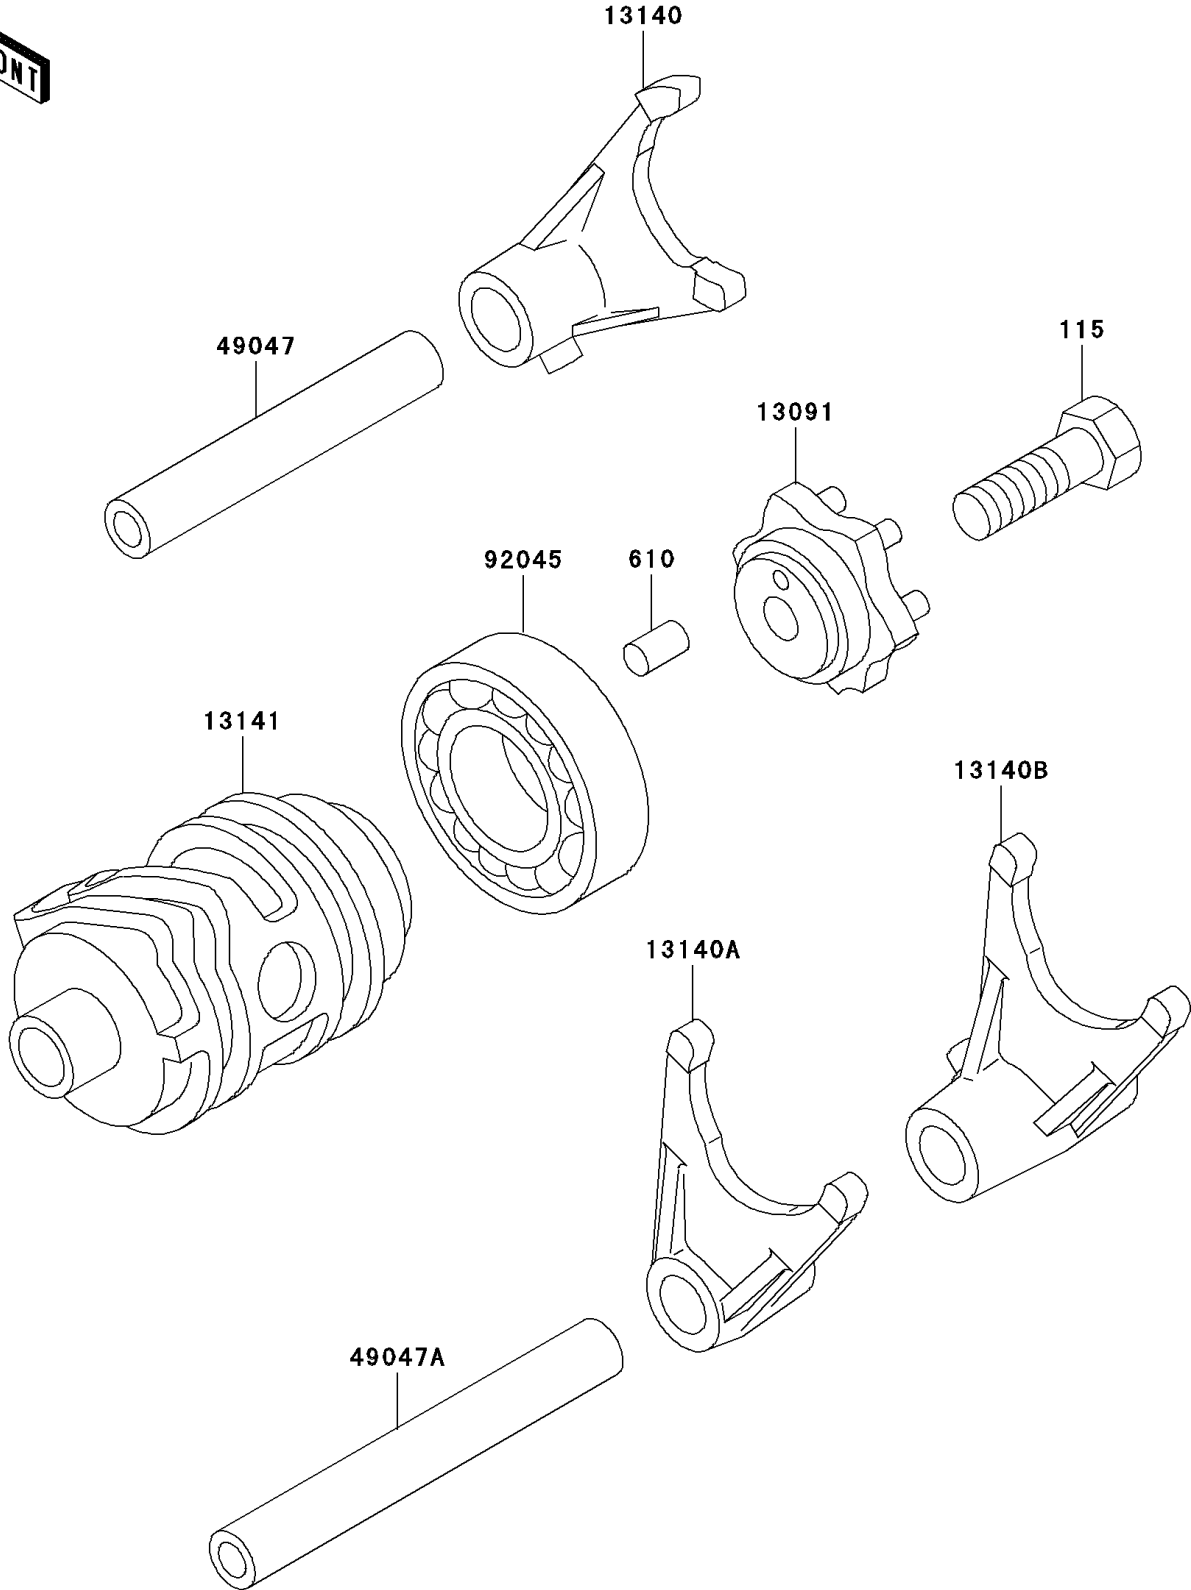

2003 KX85 PARTS DIAGRAM

Gear Change Drum/Shift Fork(s)

E1362

2003 KX85 PARTS LIST

Gear Change Drum/Shift Fork(s)

ITEM NAME	PART NUMBER	QUANTITY
BOLT-SMALL-UPSET (Ref # 115)	115G0825	1
ROLLER,4X8 (Ref # 610)	610A0408	1
HOLDER,CHANGE DRUM (Ref # 13091)	13091-1390	1
FORK-SHIFT,5TH&6TH (Ref # 13140)	13140-1302	1
FORK-SHIFT,2ND&3RD (Ref # 13140A)	13140-1303	1
FORK-SHIFT,LOW&4TH (Ref # 13140B)	13140-1304	1
DRUM-CHANGE (Ref # 13141)	13141-1120	1
ROD-SHIFT,5.9X10X64.5 (Ref # 49047)	49047-1063	1
ROD-SHIFT,5.9X10X81 (Ref # 49047A)	49047-1064	1
BEARING-BALL,6905Z (Ref # 92045)	92045-1058	1