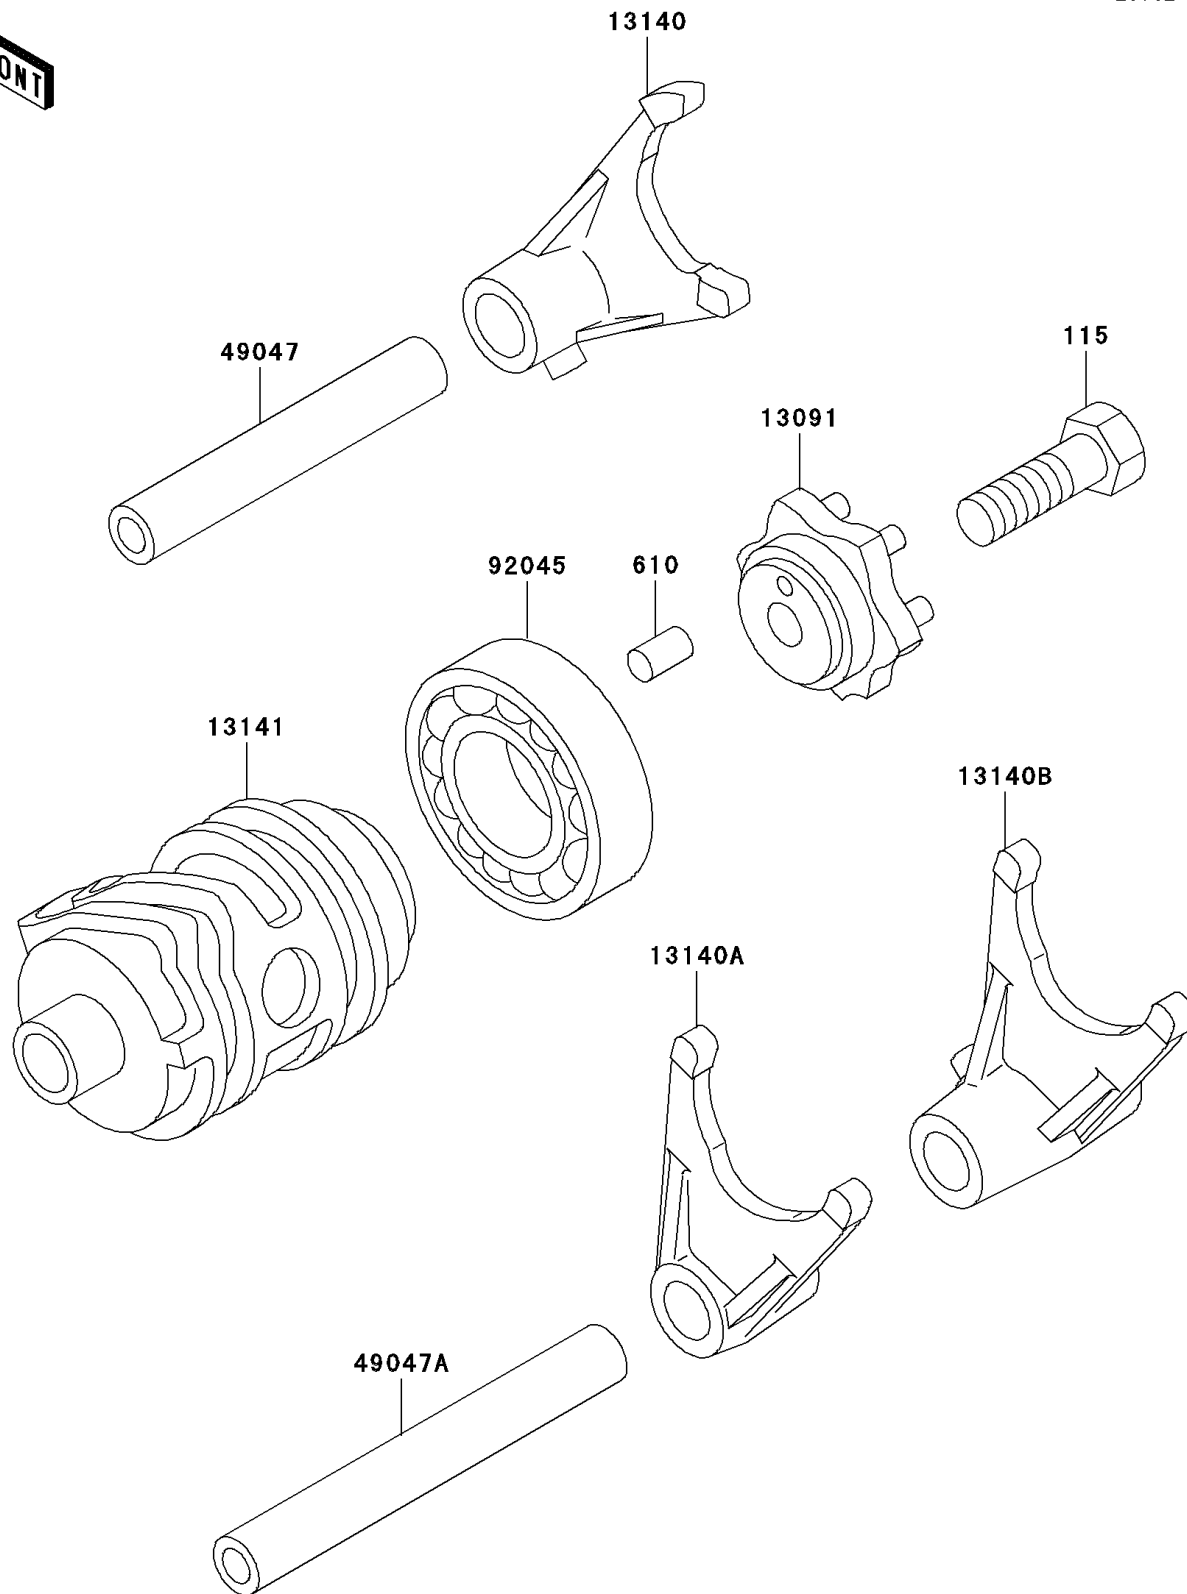

2001 KX85 PARTS DIAGRAM

Gear Change Drum/Shift Fork(s)

E1362

2001 KX85 PARTS LIST

Gear Change Drum/Shift Fork(s)

ITEM NAME	PART NUMBER	QUANTITY
BOLT-SMALL-UPSET (Ref # 115)	115G0825	1
ROLLER,4X8 (Ref # 610)	610A0408	1
HOLDER,CHANGE DRUM (Ref # 13091)	13091-1390	1
FORK-SHIFT,5TH&6TH (Ref # 13140)	13140-1302	1
FORK-SHIFT,2ND&3RD (Ref # 13140A)	13140-1303	1
FORK-SHIFT,LOW&4TH (Ref # 13140B)	13140-1304	1
DRUM-CHANGE (Ref # 13141)	13141-1120	1
ROD-SHIFT,5.9X10X64.5 (Ref # 49047)	49047-1063	1
ROD-SHIFT,5.9X10X81 (Ref # 49047A)	49047-1064	1
BEARING-BALL,6905Z (Ref # 92045)	92045-1058	1