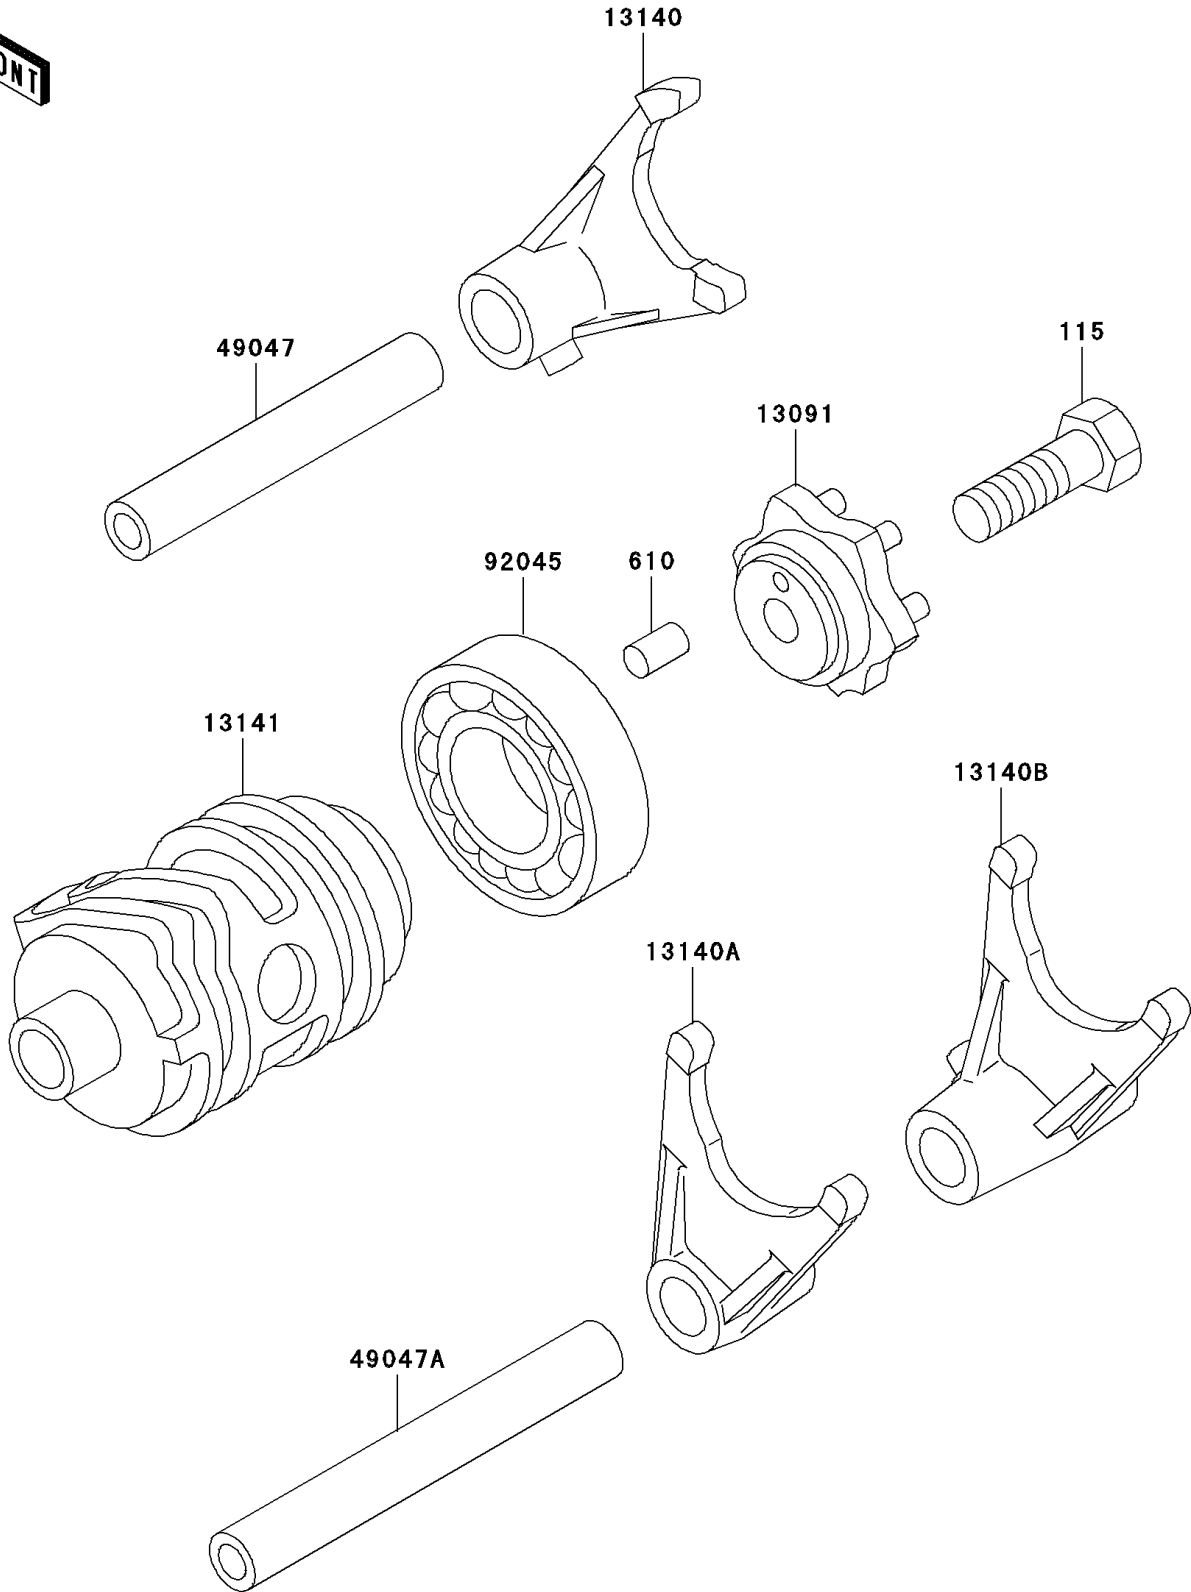

2001 KX85 PARTS DIAGRAM

Gear Change Drum/Shift Fork(s)

E1362

2001 KX85 PARTS LIST

Gear Change Drum/Shift Fork(s)

ITEM NAME	PART NUMBER	QUANTITY
BOLT-SMALL-UPSET (Ref # 115)	115G0825	1
ROLLER,4X8 (Ref # 610)	610A0408	1
HOLDER,CHANGE DRUM (Ref # 13091)	13091-1390	1
FORK-SHIFT,5TH&6TH (Ref # 13140)	13140-1302	1
FORK-SHIFT,2ND&3RD (Ref # 13140A)	13140-1303	1
FORK-SHIFT,LOW&4TH (Ref # 13140B)	13140-1304	1
DRUM-CHANGE (Ref # 13141)	13141-1120	1
ROD-SHIFT,5.9X10X64.5 (Ref # 49047)	49047-1063	1
ROD-SHIFT,5.9X10X81 (Ref # 49047A)	49047-1064	1
BEARING-BALL,6905Z (Ref # 92045)	92045-1058	1