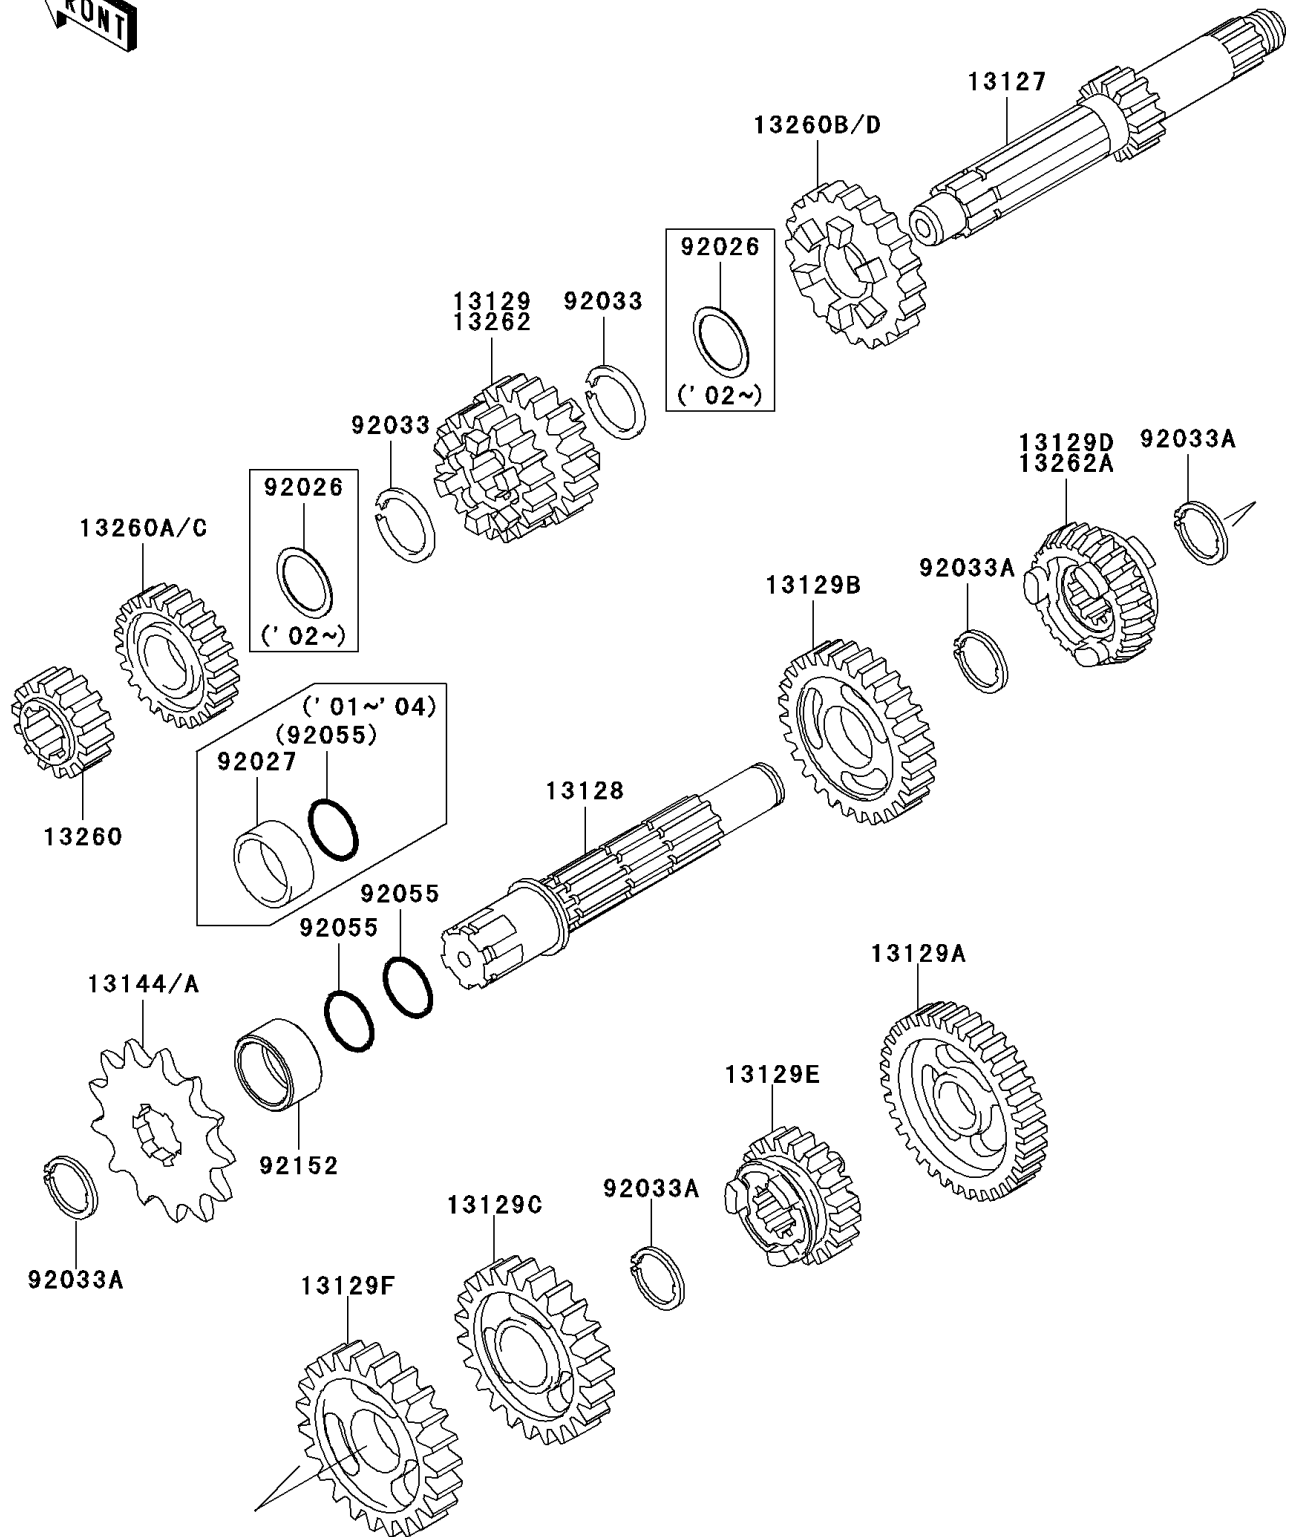

2003 KX85 PARTS DIAGRAM

Transmission

E1361

2003 KX85 PARTS LIST

Transmission

ITEM NAME	PART NUMBER	QUANTITY
SHAFT-TRANSMISSION INPUT,13T (Ref # 13127)	13127-1261	1
SHAFT-TRANSMISSION OUTPUT (Ref # 13128)	13128-1126	1
GEAR,INPUT 3RD&4TH,18T&20T (Ref # 13129)	13129-1722	1
GEAR,OUTPUT LOW,33T (Ref # 13129A)	13129-1725	1
GEAR,OUTPUT 2ND,30T (Ref # 13129B)	13129-1726	1
GEAR,OUTPUT 4TH,25T (Ref # 13129C)	13129-1728	1
GEAR,OUTPUT 5TH,24T (Ref # 13129D)	13129-1729	1
GEAR,OUTPUT 6TH,22T (Ref # 13129E)	13129-1730	1
GEAR,OUTPUT 3RD,27T (Ref # 13129F)	13129-1928	1
SPROCKET-OUTPUT,14T (Ref # 13144)	13144-1022	1
SPROCKET-OUTPUT,13T (Ref # 13144A)	13144-1023	1
GEAR,INPUT 2ND,16T (Ref # 13260)	13260-1014	1
GEAR-TRANSMISSION SPUR,5TH,22T (Ref # 13260C)	13260-1950	1
GEAR-TRANSMISSION SPUR,6TH,23T (Ref # 13260D)	13260-1951	1
SPACER,18X23X0.50 (Ref # 92026)	92026-1602	2
COLLAR,20X25X12.5 (Ref # 92027)	92027-1077	1
RING-SNAP (Ref # 92033)	92033-028	2
RING-SNAP,18MM (Ref # 92033A)	92033-1079	4
RING-O,17.5X1.5 (Ref # 92055)	92055-022	1