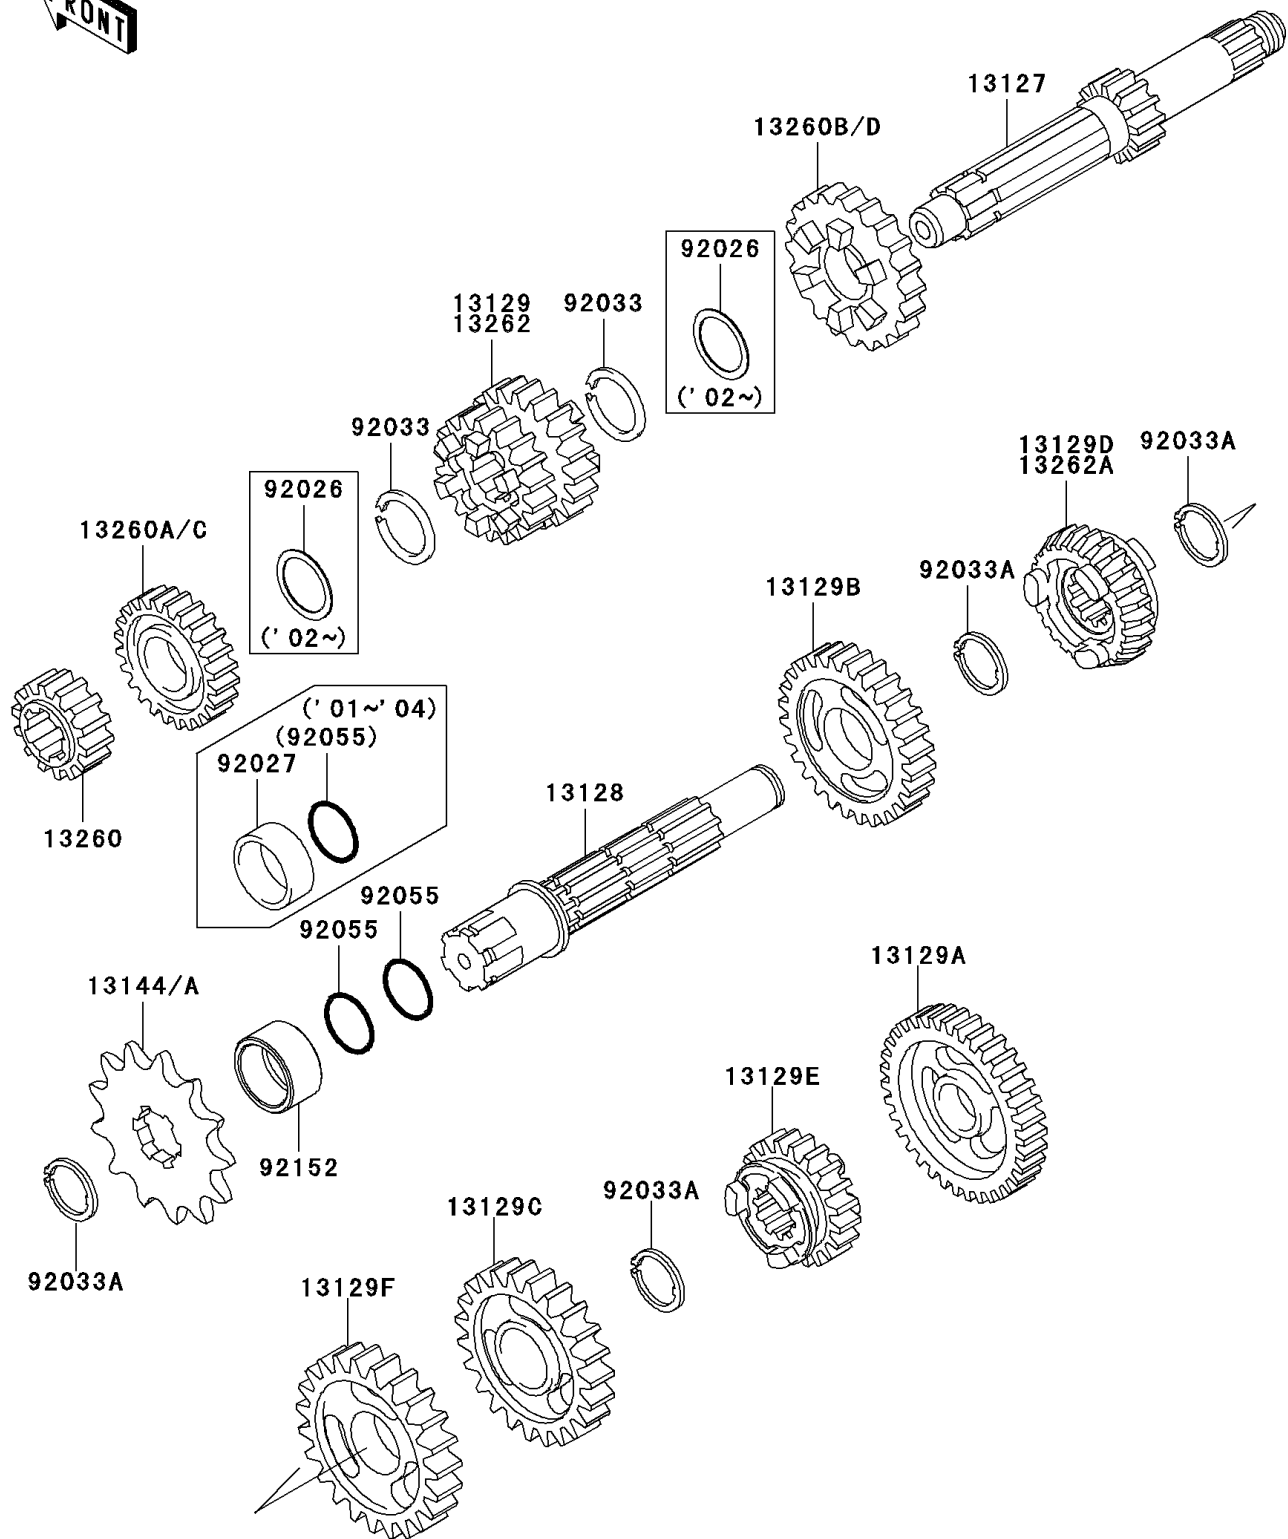

2001 KX85 PARTS DIAGRAM

Transmission

E1361

2001 KX85 PARTS LIST

Transmission

ITEM NAME	PART NUMBER	QUANTITY
SHAFT-TRANSMISSION INPUT,13T (Ref # 13127)	13127-1261	1
SHAFT-TRANSMISSION OUTPUT (Ref # 13128)	13128-1126	1
GEAR,INPUT 3RD&4TH,18T&20T (Ref # 13129)	13129-1722	1
GEAR,OUTPUT LOW,33T (Ref # 13129A)	13129-1725	1
GEAR,OUTPUT 2ND,30T (Ref # 13129B)	13129-1726	1
GEAR,OUTPUT 4TH,25T (Ref # 13129C)	13129-1728	1
GEAR,OUTPUT 5TH,24T (Ref # 13129D)	13129-1729	1
GEAR,OUTPUT 6TH,22T (Ref # 13129E)	13129-1730	1
GEAR,OUTPUT 3RD,27T (Ref # 13129F)	13129-1928	1
SPROCKET-OUTPUT,14T (Ref # 13144)	13144-1022	1
SPROCKET-OUTPUT,13T (Ref # 13144A)	13144-1023	1
GEAR,INPUT 2ND,16T (Ref # 13260)	13260-1014	1
GEAR,INPUT 5TH,22T (Ref # 13260A)	13260-1022	1
GEAR,INPUT TOP,23T (Ref # 13260B)	13260-1891	1
COLLAR,20X25X12.5 (Ref # 92027)	92027-1077	1
RING-SNAP (Ref # 92033)	92033-028	1
RING-SNAP,18MM (Ref # 92033A)	92033-1079	1
RING-O,17.5X1.5 (Ref # 92055)	92055-022	1