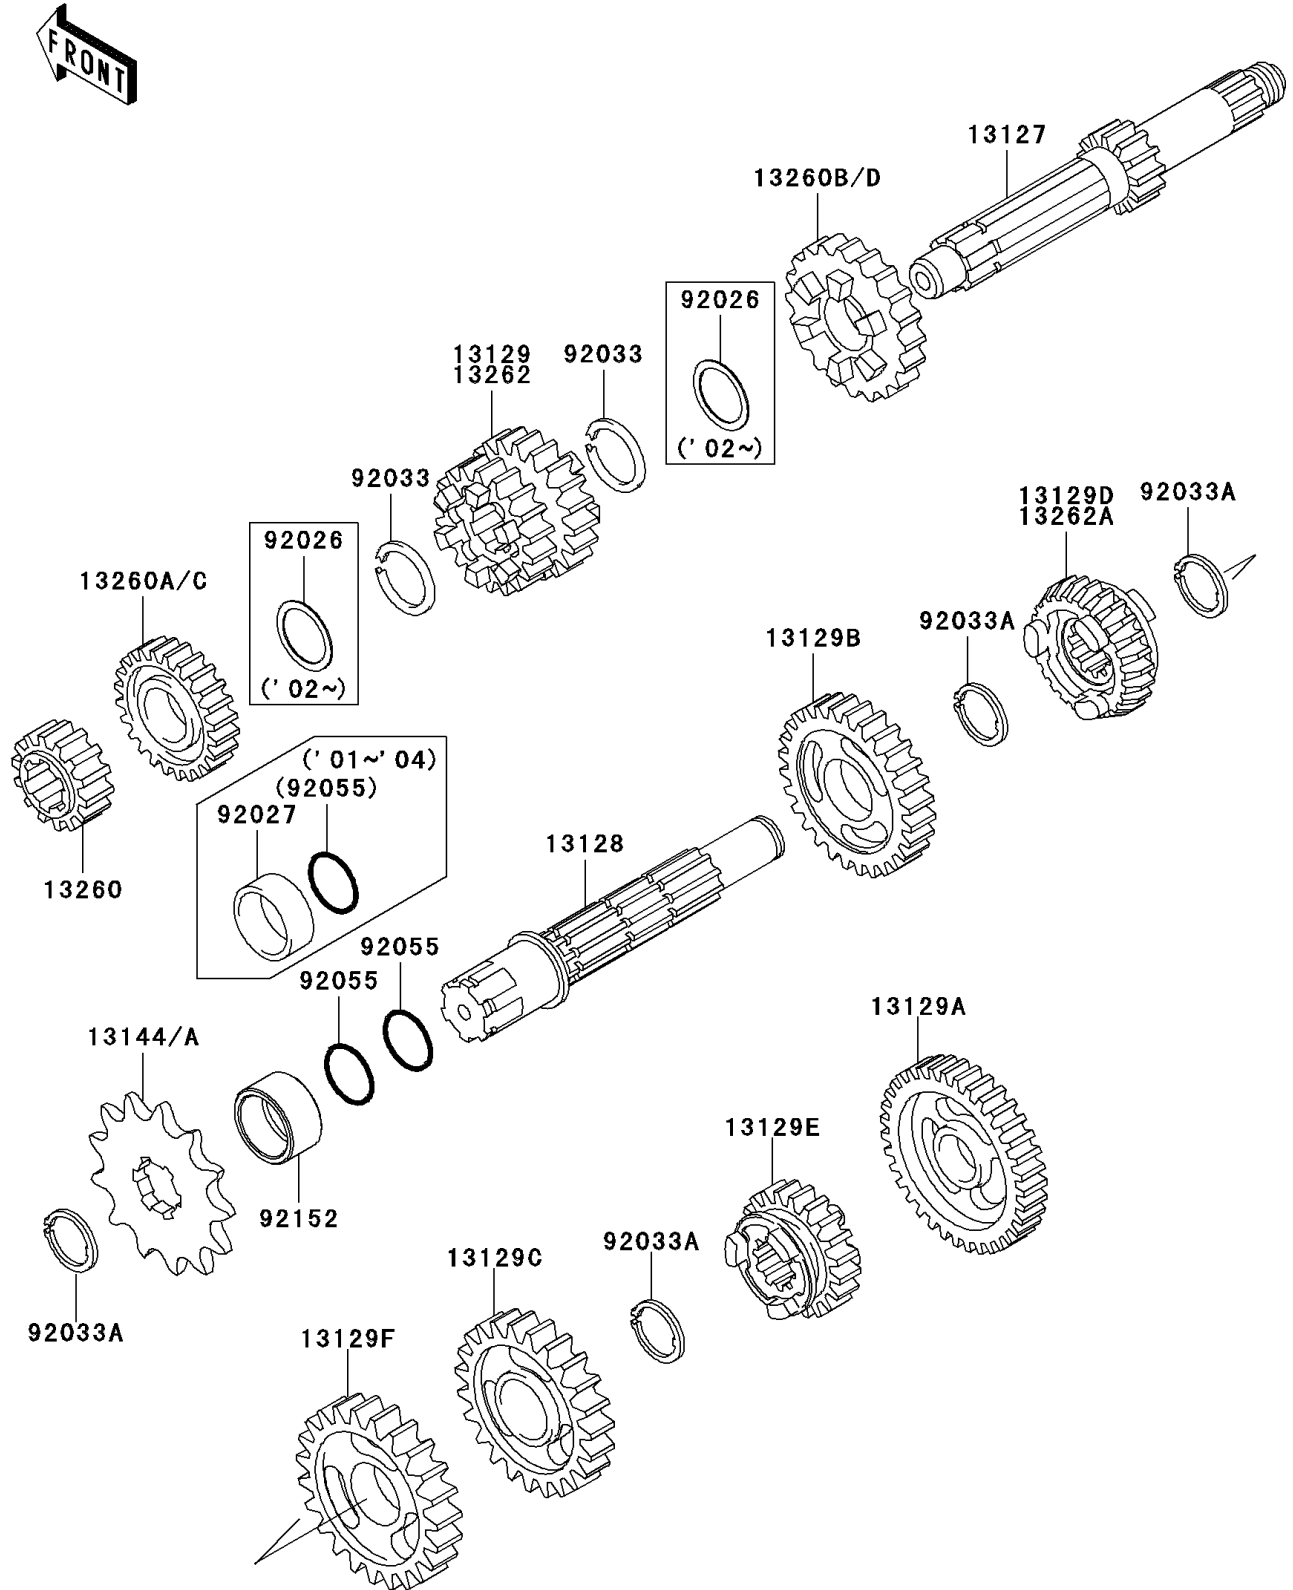

# 2001 KX85 PARTS DIAGRAM

Transmission

E1361

## 2001 KX85 PARTS LIST

### Transmission

ITEM NAME	PART NUMBER	QUANTITY
SHAFT-TRANSMISSION INPUT,13T (Ref # 13127)	13127-1261	1
SHAFT-TRANSMISSION OUTPUT (Ref # 13128)	13128-1126	1
GEAR,INPUT 3RD&4TH,18T&20T (Ref # 13129)	13129-1722	1
GEAR,OUTPUT LOW,33T (Ref # 13129A)	13129-1725	1
GEAR,OUTPUT 2ND,30T (Ref # 13129B)	13129-1726	1
GEAR,OUTPUT 4TH,25T (Ref # 13129C)	13129-1728	1
GEAR,OUTPUT 5TH,24T (Ref # 13129D)	13129-1729	1
GEAR,OUTPUT 6TH,22T (Ref # 13129E)	13129-1730	1
GEAR,OUTPUT 3RD,27T (Ref # 13129F)	13129-1928	1
SPROCKET-OUTPUT,14T (Ref # 13144)	13144-1022	1
SPROCKET-OUTPUT,13T (Ref # 13144A)	13144-1023	1
GEAR,INPUT 2ND,16T (Ref # 13260)	13260-1014	1
GEAR,INPUT 5TH,22T (Ref # 13260A)	13260-1022	1
GEAR,INPUT TOP,23T (Ref # 13260B)	13260-1891	1
COLLAR,20X25X12.5 (Ref # 92027)	92027-1077	1
RING-SNAP (Ref # 92033)	92033-028	2
RING-SNAP,18MM (Ref # 92033A)	92033-1079	4
RING-O,17.5X1.5 (Ref # 92055)	92055-022	1