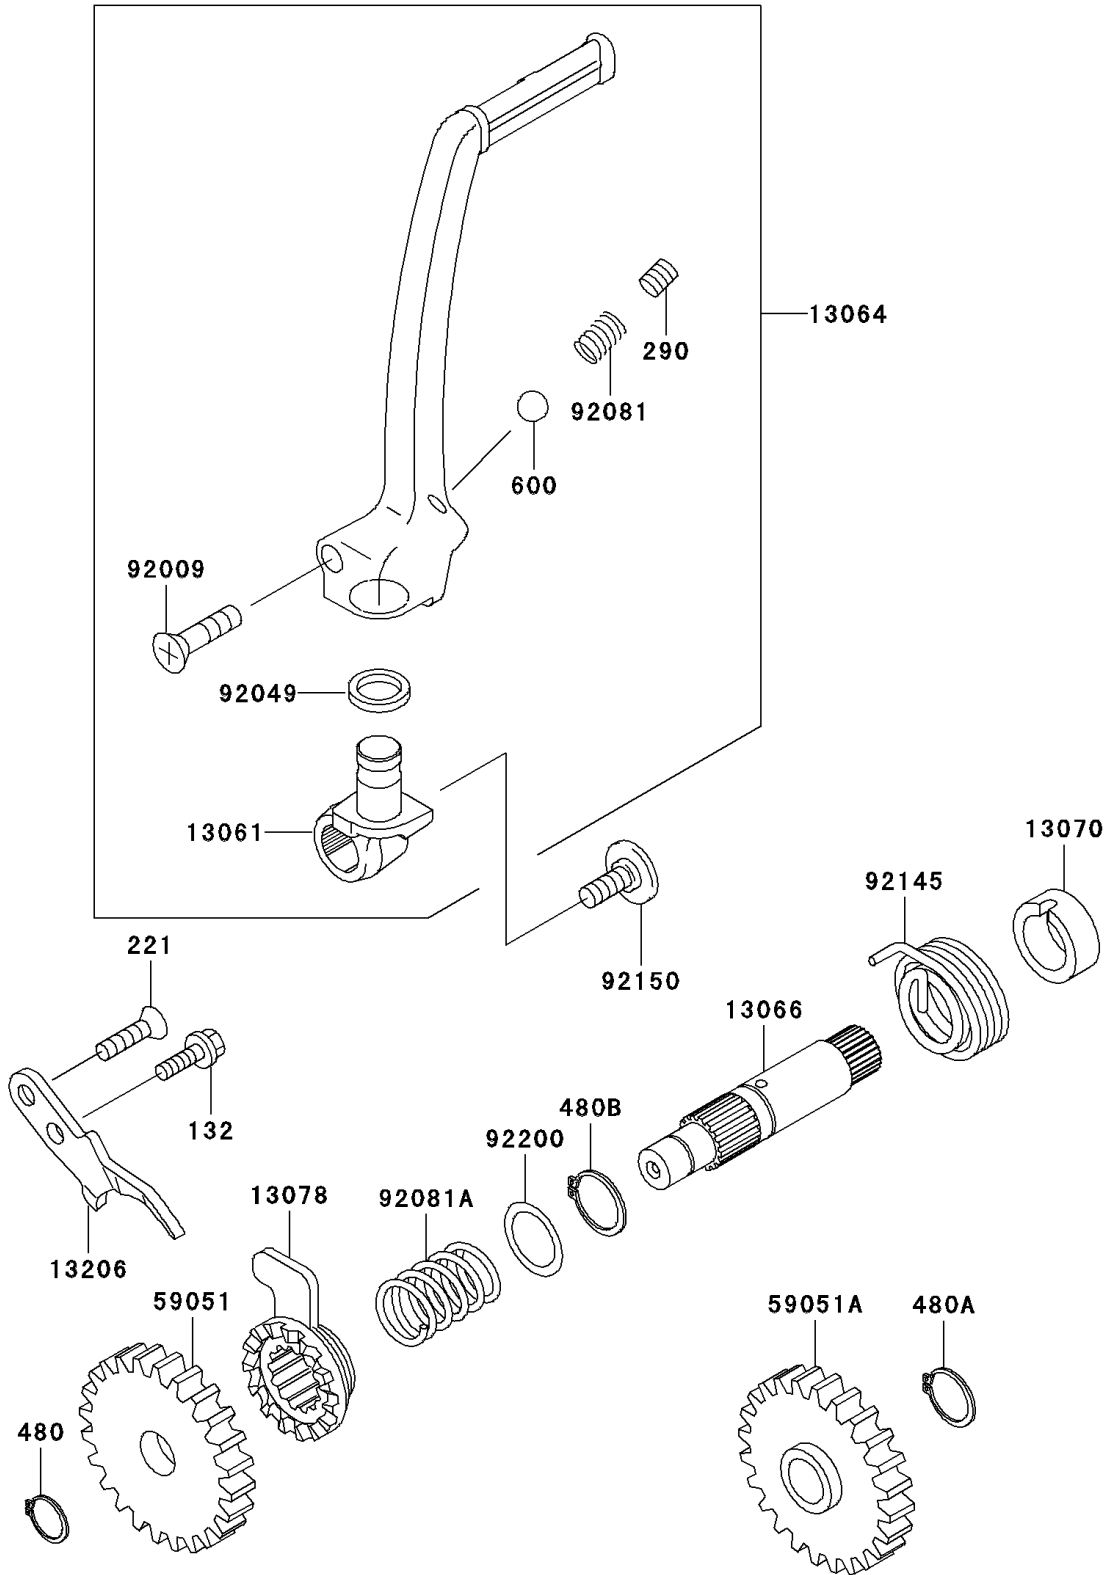

2003 KX85 PARTS DIAGRAM

Kickstarter Mechanism

E1340

2003 KX85 PARTS LIST

Kickstarter Mechanism

ITEM NAME	PART NUMBER	QUANTITY
BOLT-FLANGED-SMALL (Ref # 132)	132G0616	1
SCREW-CSK-CROS,6X18 (Ref # 221)	221B0618	1
SCREW-SET-SOCKET (Ref # 290)	290P0808	1
CIRCLIP-TYPE-C,12MM (Ref # 480)	480J1200	1
CIRCLIP-TYPE-C,15MM (Ref # 480A)	480J1500	1
CIRCLIP-TYPE-C,16MM (Ref # 480B)	480J1600	1
BALL-STEEL,1/4" (Ref # 600)	600A0800	1
BOSS,KICK PEDAL (Ref # 13061)	13061-1712	1
LEVER-ASSY-KICK,PEDAL (Ref # 13064)	13064-1188	1
SHAFT-KICK (Ref # 13066)	13066-1097	1
GUIDE (Ref # 13070)	13070-1314	1
RATCHET (Ref # 13078)	13078-1004	1
GUIDE-KICK (Ref # 13206)	13206-1066	1
GEAR-SPUR,32T (Ref # 59051)	59051-1026	1
GEAR-SPUR,31T,KICK (Ref # 59051A)	59051-1147	1
SCREW,6X27 (Ref # 92009)	92009-1607	1
SEAL-OIL,SR12162.5 (Ref # 92049)	92049-1468	1
SPRING,KICK PEDAL (Ref # 92081)	92081-020	1
SPRING,RATCHET (Ref # 92081A)	92081-122	1
SPRING (Ref # 92145)	92145-1058	1
BOLT,SOCKET,6X16 (Ref # 92150)	92150-1673	1
WASHER,KICKSHAFT (Ref # 92200)	92200-1209	1