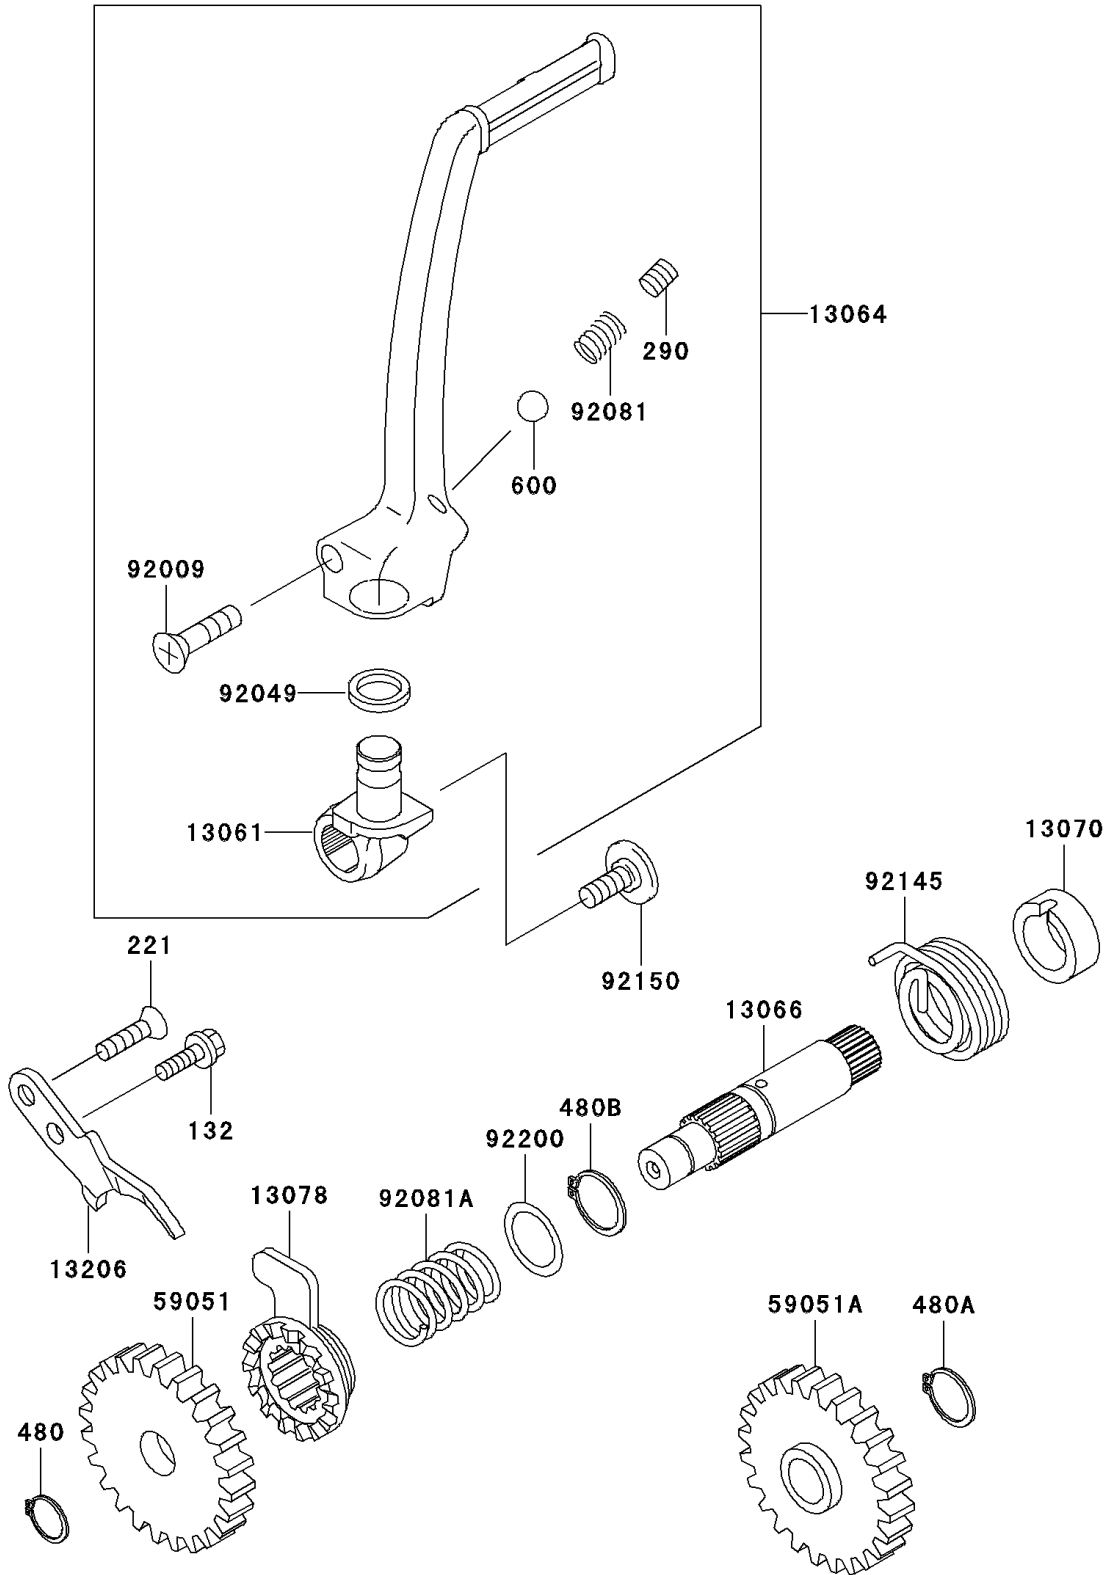

## 2001 KX85 PARTS DIAGRAM

Kickstarter Mechanism

E1340

## 2001 KX85 PARTS LIST

Kickstarter Mechanism

ITEM NAME	PART NUMBER	QUANTITY
BOLT-FLANGED-SMALL (Ref # 132)	132G0616	1
SCREW-CSK-CROS,6X18 (Ref # 221)	221B0618	1
SCREW-SET-SOCKET (Ref # 290)	290P0808	1
CIRCLIP-TYPE-C,12MM (Ref # 480)	480J1200	1
CIRCLIP-TYPE-C,15MM (Ref # 480A)	480J1500	1
CIRCLIP-TYPE-C,16MM (Ref # 480B)	480J1600	1
BALL-STEEL,1/4" (Ref # 600)	600A0800	1
BOSS,KICK PEDAL (Ref # 13061)	13061-1712	1
LEVER-ASSY-KICK,PEDAL (Ref # 13064)	13064-1188	1
SHAFT-KICK (Ref # 13066)	13066-1097	1
GUIDE (Ref # 13070)	13070-1314	1
RATCHET (Ref # 13078)	13078-1004	1
GUIDE-KICK (Ref # 13206)	13206-1066	1
GEAR-SPUR,32T (Ref # 59051)	59051-1026	1
GEAR-SPUR,31T,KICK (Ref # 59051A)	59051-1147	1
SCREW,6X27 (Ref # 92009)	92009-1607	1
SEAL-OIL,SR12162.5 (Ref # 92049)	92049-1468	1
SPRING,KICK PEDAL (Ref # 92081)	92081-020	1
SPRING,RATCHET (Ref # 92081A)	92081-122	1
SPRING (Ref # 92145)	92145-1058	1
BOLT,SOCKET,6X16 (Ref # 92150)	92150-1673	1
WASHER,KICKSHAFT (Ref # 92200)	92200-1209	1