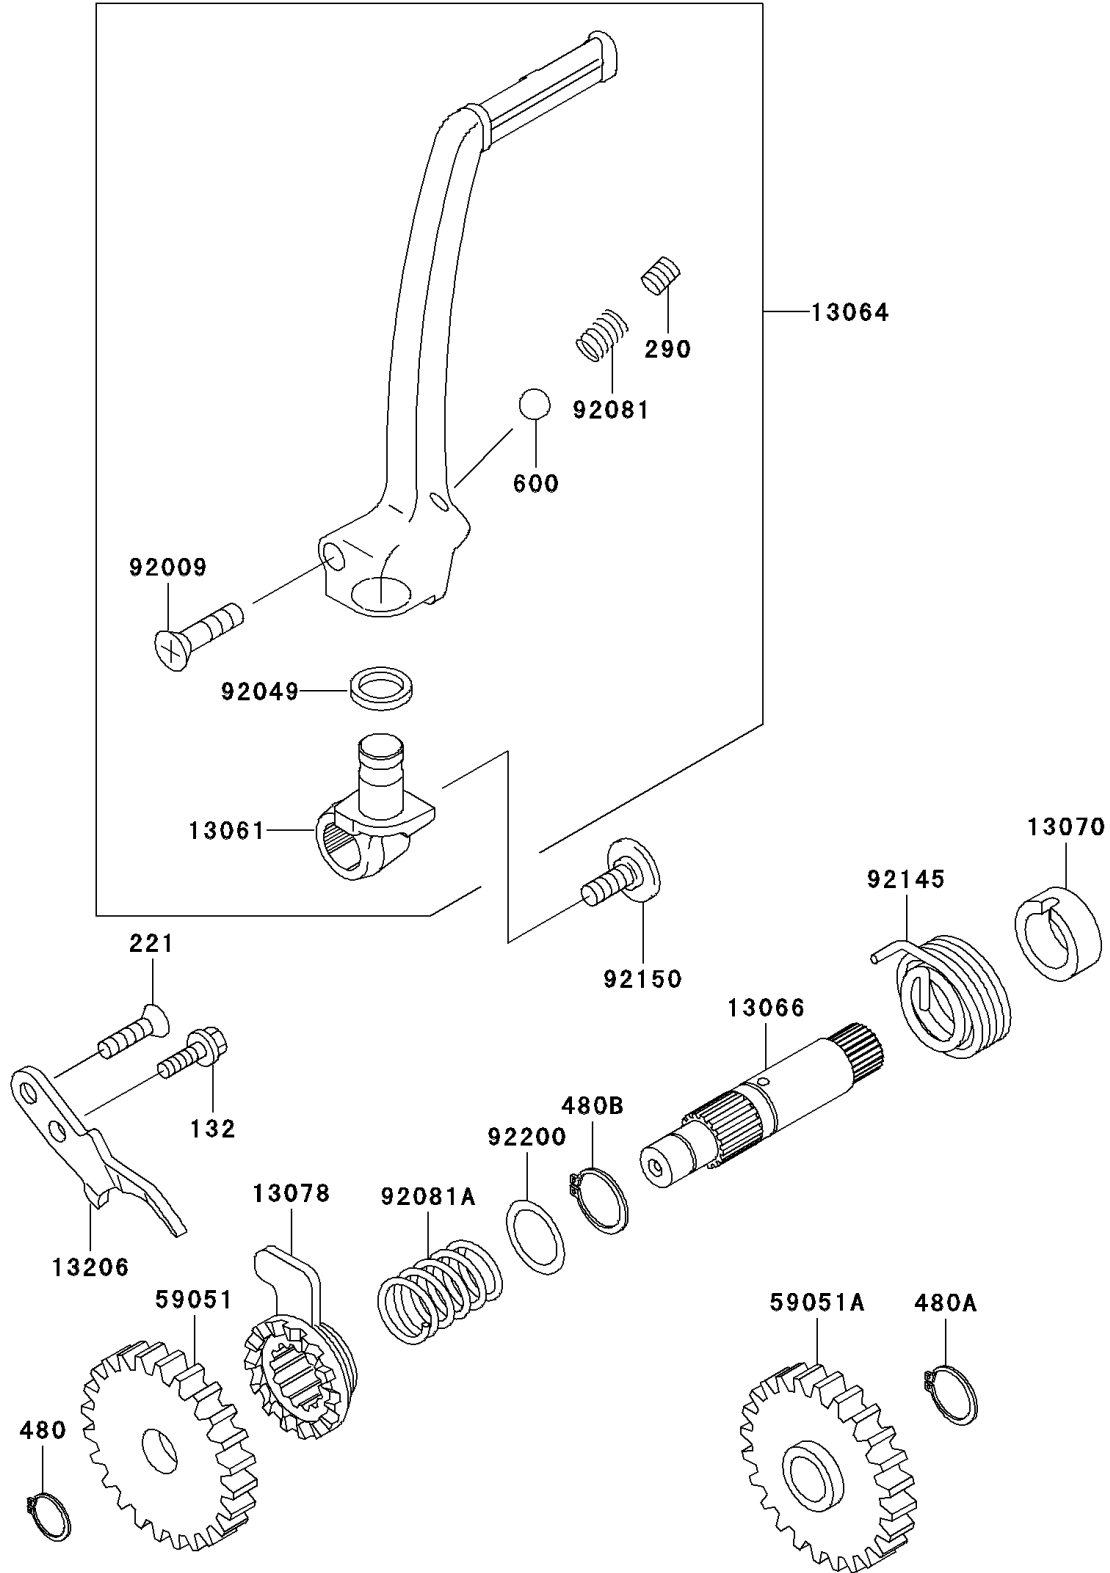

# 2001 KX85 PARTS DIAGRAM

Kickstarter Mechanism

E1340

## 2001 KX85 PARTS LIST

### Kickstarter Mechanism

ITEM NAME	PART NUMBER	QUANTITY
BOLT-FLANGED-SMALL (Ref # 132)	132G0616	1
SCREW-CSK-CROS,6X18 (Ref # 221)	221B0618	1
SCREW-SET-SOCKET (Ref # 290)	290P0808	1
CIRCLIP-TYPE-C,12MM (Ref # 480)	480J1200	1
CIRCLIP-TYPE-C,15MM (Ref # 480A)	480J1500	1
CIRCLIP-TYPE-C,16MM (Ref # 480B)	480J1600	1
BALL-STEEL,1/4" (Ref # 600)	600A0800	1
BOSS,KICK PEDAL (Ref # 13061)	13061-1712	1
LEVER-ASSY-KICK,PEDAL (Ref # 13064)	13064-1188	1
SHAFT-KICK (Ref # 13066)	13066-1097	1
GUIDE (Ref # 13070)	13070-1314	1
RATCHET (Ref # 13078)	13078-1004	1
GUIDE-KICK (Ref # 13206)	13206-1066	1
GEAR-SPUR,32T (Ref # 59051)	59051-1026	1
GEAR-SPUR,31T,KICK (Ref # 59051A)	59051-1147	1
SCREW,6X27 (Ref # 92009)	92009-1607	1
SEAL-OIL,SR12162.5 (Ref # 92049)	92049-1468	1
SPRING,KICK PEDAL (Ref # 92081)	92081-020	1
SPRING,RATCHET (Ref # 92081A)	92081-122	1
SPRING (Ref # 92145)	92145-1058	1
BOLT,SOCKET,6X16 (Ref # 92150)	92150-1673	1
WASHER,KICKSHAFT (Ref # 92200)	92200-1209	1