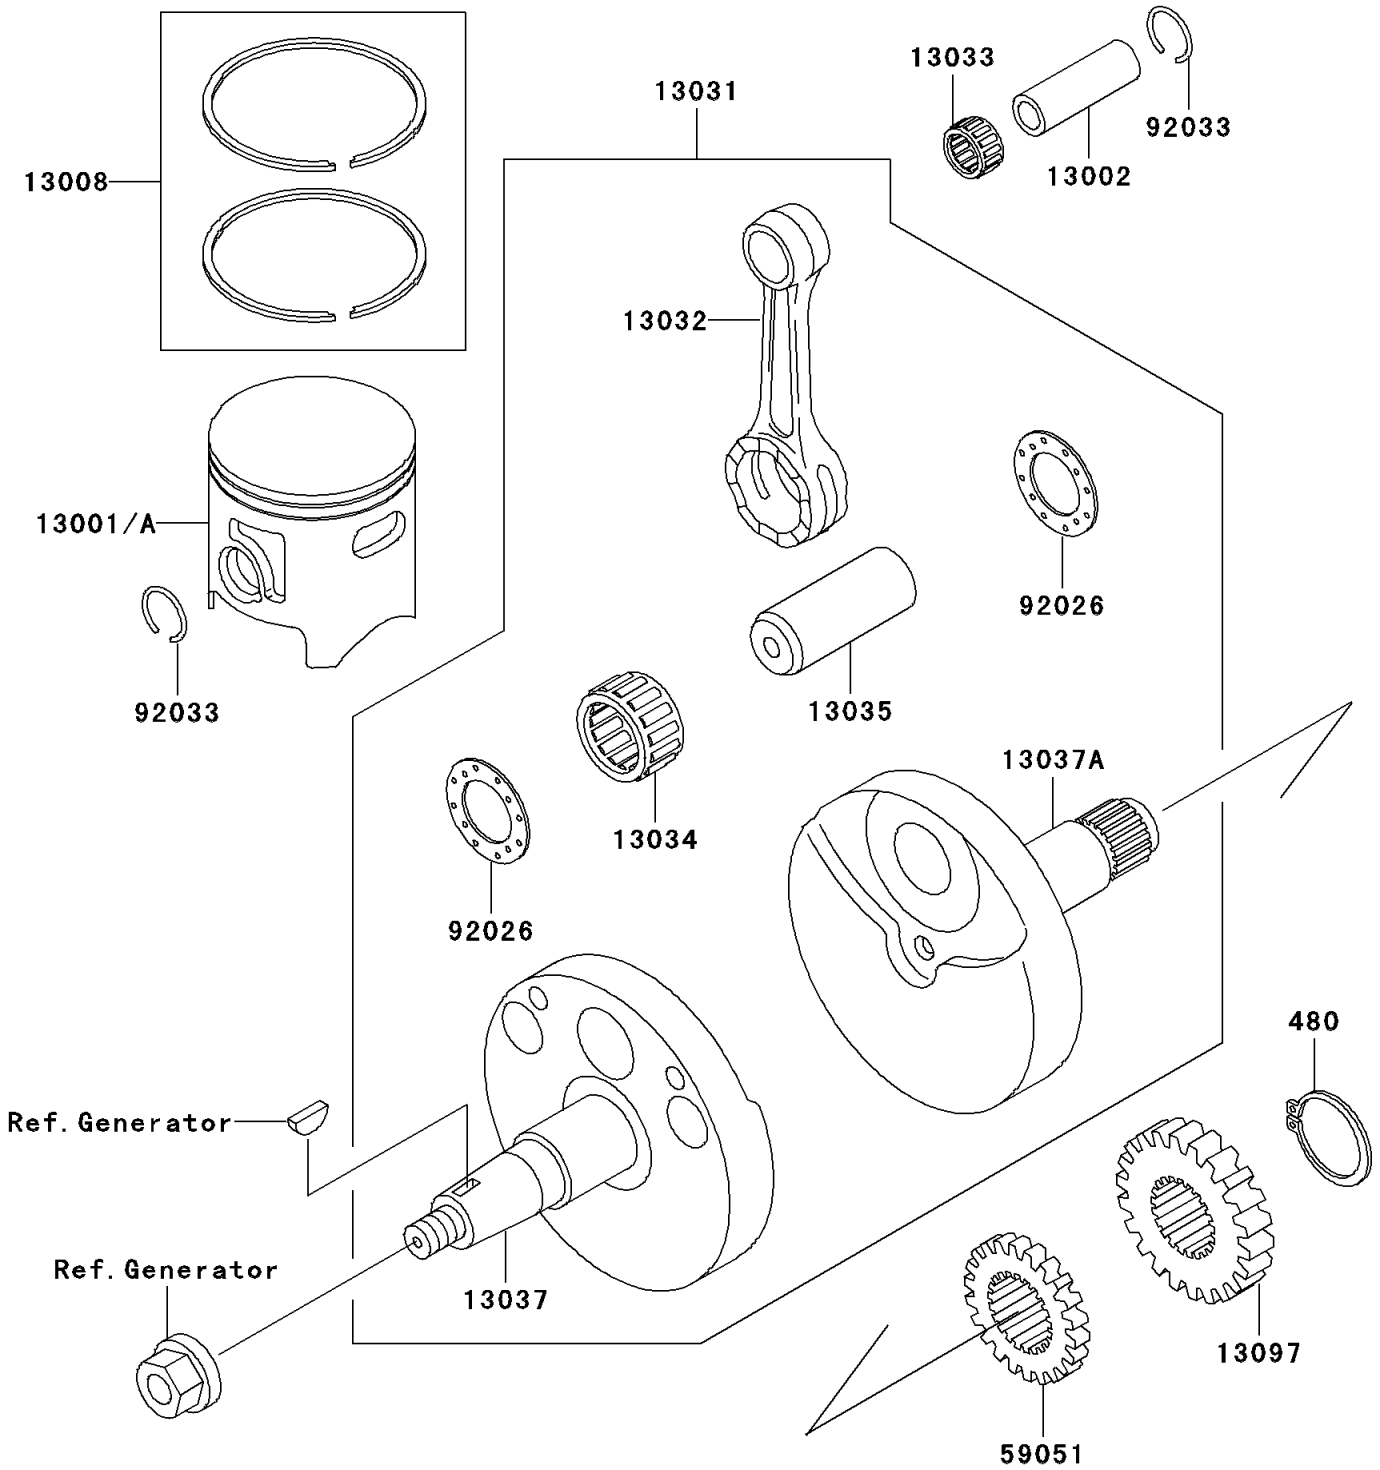

2003 KX85 PARTS DIAGRAM

Crankshaft/Piston(s)

E1320

2003 KX85 PARTS LIST

Crankshaft/Piston(s)

ITEM NAME	PART NUMBER	QUANTITY
CIRCLIP-TYPE-C,16MM (Ref # 480)	480J1600	1
PISTON-ENGINE,B (Ref # 13001A)	13001-1664	1
PIN-PISTON (Ref # 13002)	13002-1079	1
RING-SET-PISTON (Ref # 13008)	13008-1200	1
CRANKSHAFT-COMP (Ref # 13031)	13031-1481	1
ROD-CONNECTING (Ref # 13032)	13032-1230	1
BEARING-SMALL END,14R1818AP-1 (Ref # 13033)	13033-1053	1
BEARING-BIG END,B4 (Ref # 13034)	13034-1104	1
PIN-CRANK (Ref # 13035)	13035-1054	1
CRANKSHAFT,LH (Ref # 13037)	13037-1634	1
CRANKSHAFT,RH (Ref # 13037A)	13037-1635	1
GEAR-PRIMARY SPUR,20T (Ref # 13097)	13097-1148	1
GEAR-SPUR,PUMP,23T (Ref # 59051)	59051-1146	1
SPACER,22.2X37X1.0 (Ref # 92026)	92026-1136	2
RING-SNAP (Ref # 92033)	92033-1050	2