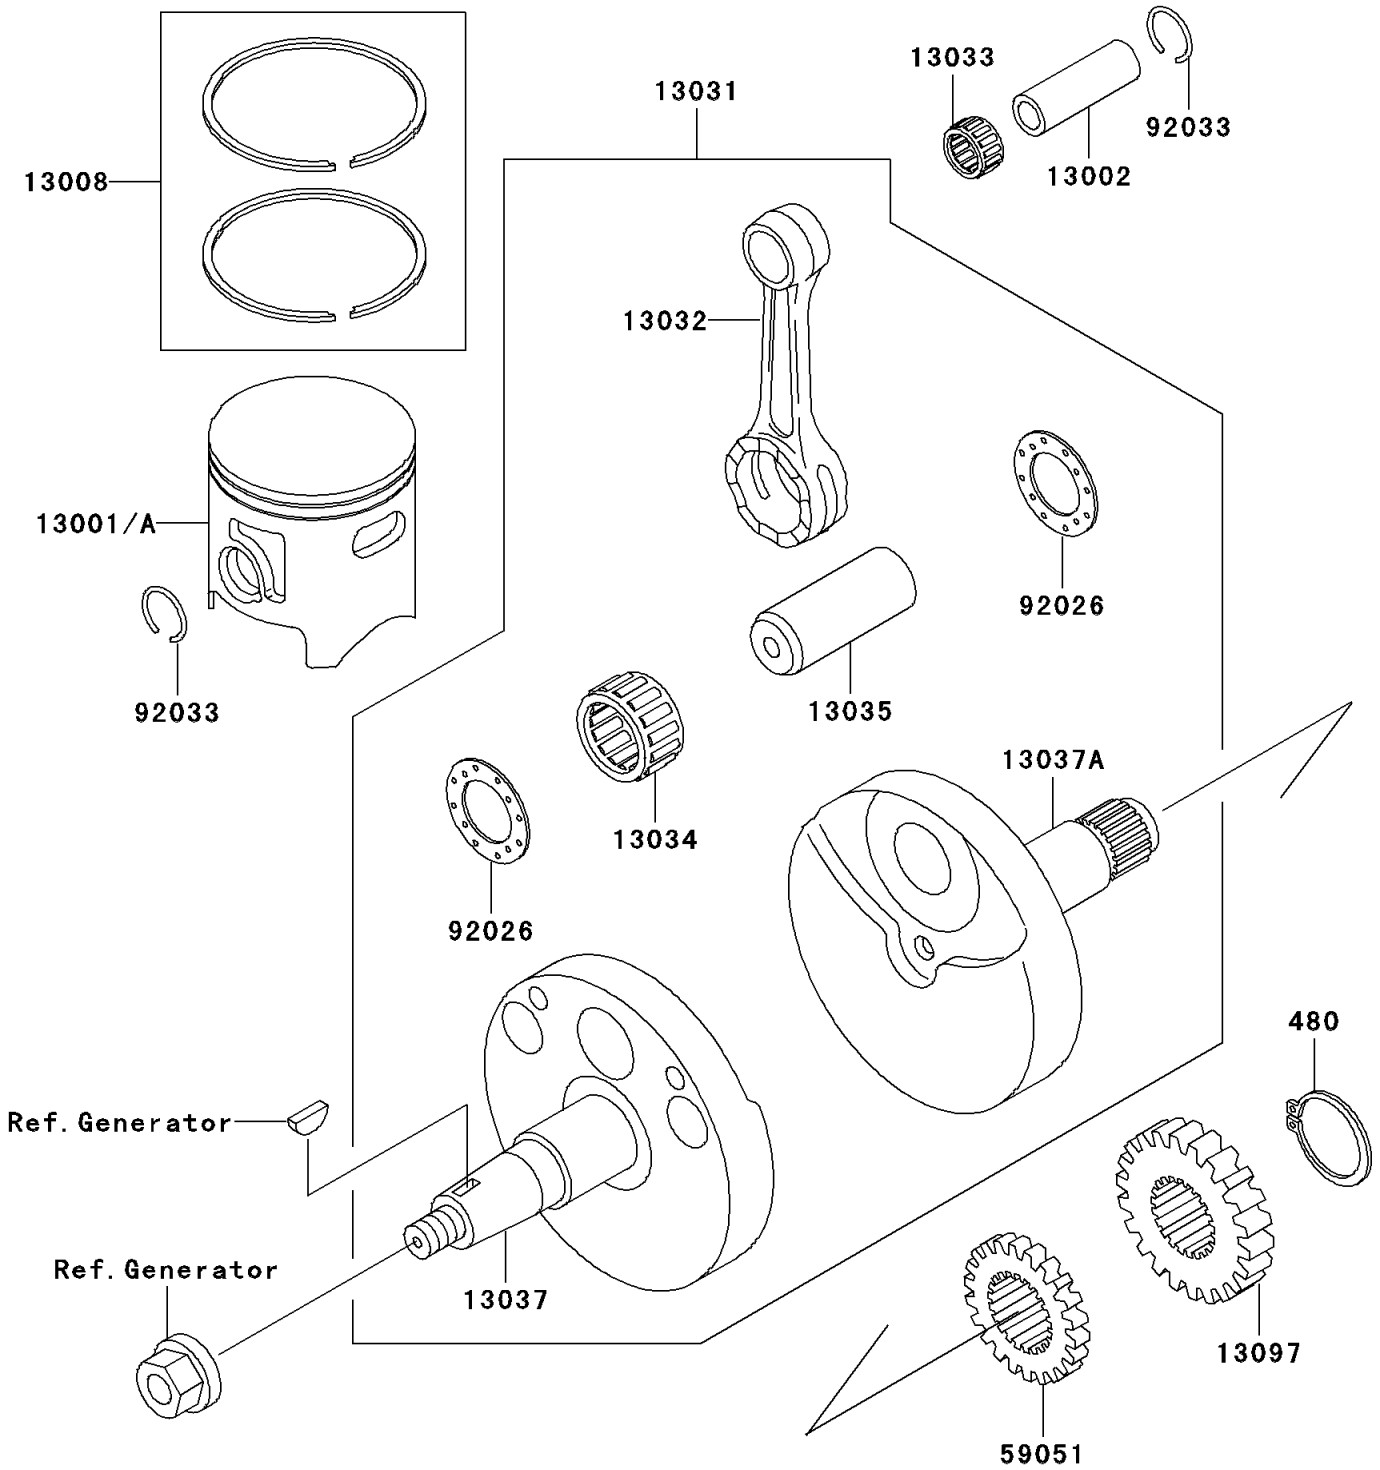

2001 KX85 PARTS DIAGRAM

Crankshaft/Piston(s)

E1320

2001 KX85 PARTS LIST

Crankshaft/Piston(s)

ITEM NAME	PART NUMBER	QUANTITY
CIRCLIP-TYPE-C,16MM (Ref # 480)	480J1600	1
PISTON-ENGINE,B (Ref # 13001)	13001-1580	1
PIN-PISTON (Ref # 13002)	13002-1079	1
RING-SET-PISTON (Ref # 13008)	13008-1200	1
CRANKSHAFT-COMP (Ref # 13031)	13031-1481	1
ROD-CONNECTING (Ref # 13032)	13032-1230	1
BEARING-SMALL END,14R1818AP-1 (Ref # 13033)	13033-1053	1
BEARING-BIG END,B4 (Ref # 13034)	13034-1104	1
PIN-CRANK (Ref # 13035)	13035-1054	1
CRANKSHAFT,LH (Ref # 13037)	13037-1634	1
CRANKSHAFT,RH (Ref # 13037A)	13037-1635	1
GEAR-PRIMARY SPUR,20T (Ref # 13097)	13097-1148	1
GEAR-SPUR,PUMP,23T (Ref # 59051)	59051-1146	1
SPACER,22.2X37X1.0 (Ref # 92026)	92026-1136	2
RING-SNAP (Ref # 92033)	92033-1050	2