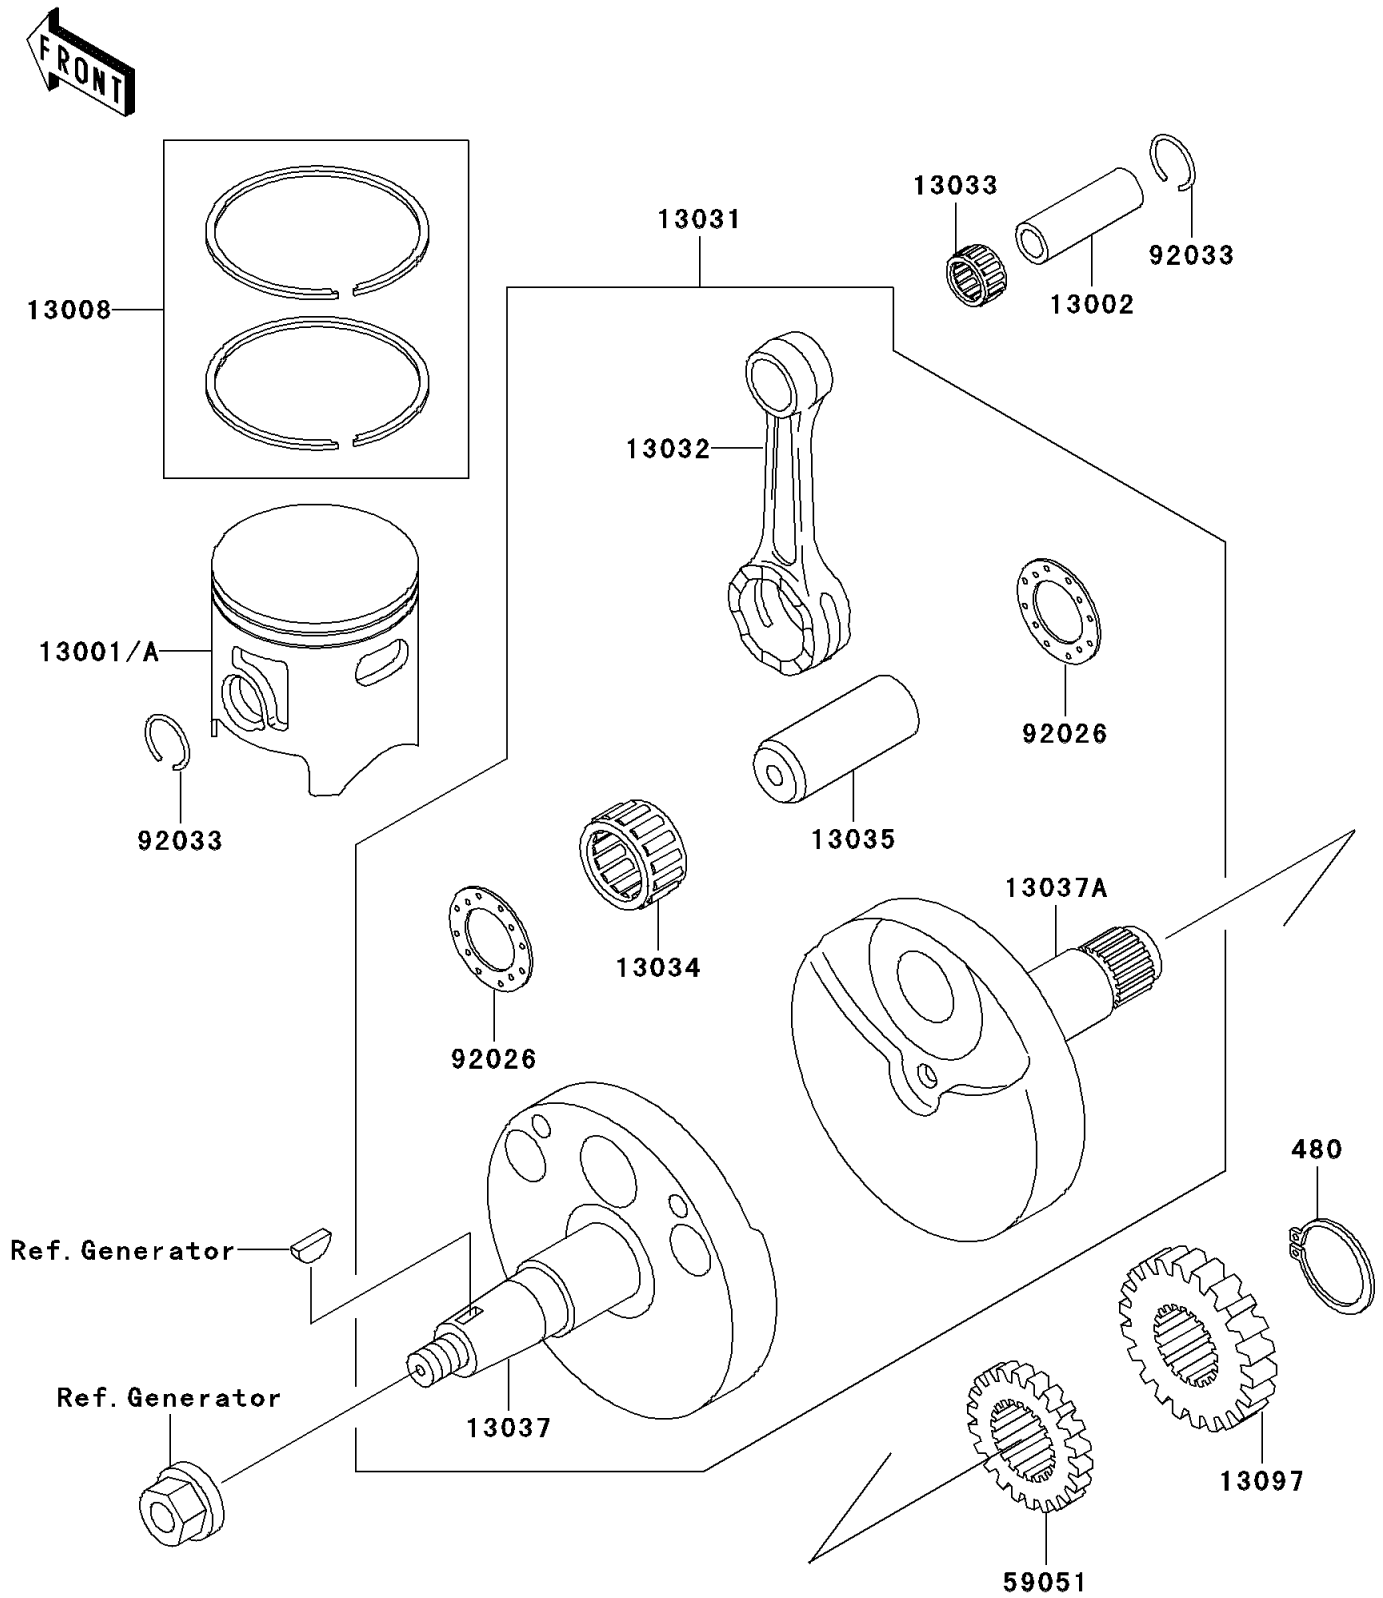

2001 KX85 PARTS DIAGRAM

Crankshaft/Piston(s)

E1320

2001 KX85 PARTS LIST

Crankshaft/Piston(s)

ITEM NAME	PART NUMBER	QUANTITY
CIRCLIP-TYPE-C,16MM (Ref # 480)	480J1600	1
PISTON-ENGINE,B (Ref # 13001)	13001-1580	1
PIN-PISTON (Ref # 13002)	13002-1079	1
RING-SET-PISTON (Ref # 13008)	13008-1200	1
CRANKSHAFT-COMP (Ref # 13031)	13031-1481	1
ROD-CONNECTING (Ref # 13032)	13032-1230	1
BEARING-SMALL END,14R1818AP-1 (Ref # 13033)	13033-1053	1
BEARING-BIG END,B4 (Ref # 13034)	13034-1104	1
PIN-CRANK (Ref # 13035)	13035-1054	1
CRANKSHAFT,LH (Ref # 13037)	13037-1634	1
CRANKSHAFT,RH (Ref # 13037A)	13037-1635	1
GEAR-PRIMARY SPUR,20T (Ref # 13097)	13097-1148	1
GEAR-SPUR,PUMP,23T (Ref # 59051)	59051-1146	1
SPACER,22.2X37X1.0 (Ref # 92026)	92026-1136	1
RING-SNAP (Ref # 92033)	92033-1050	1