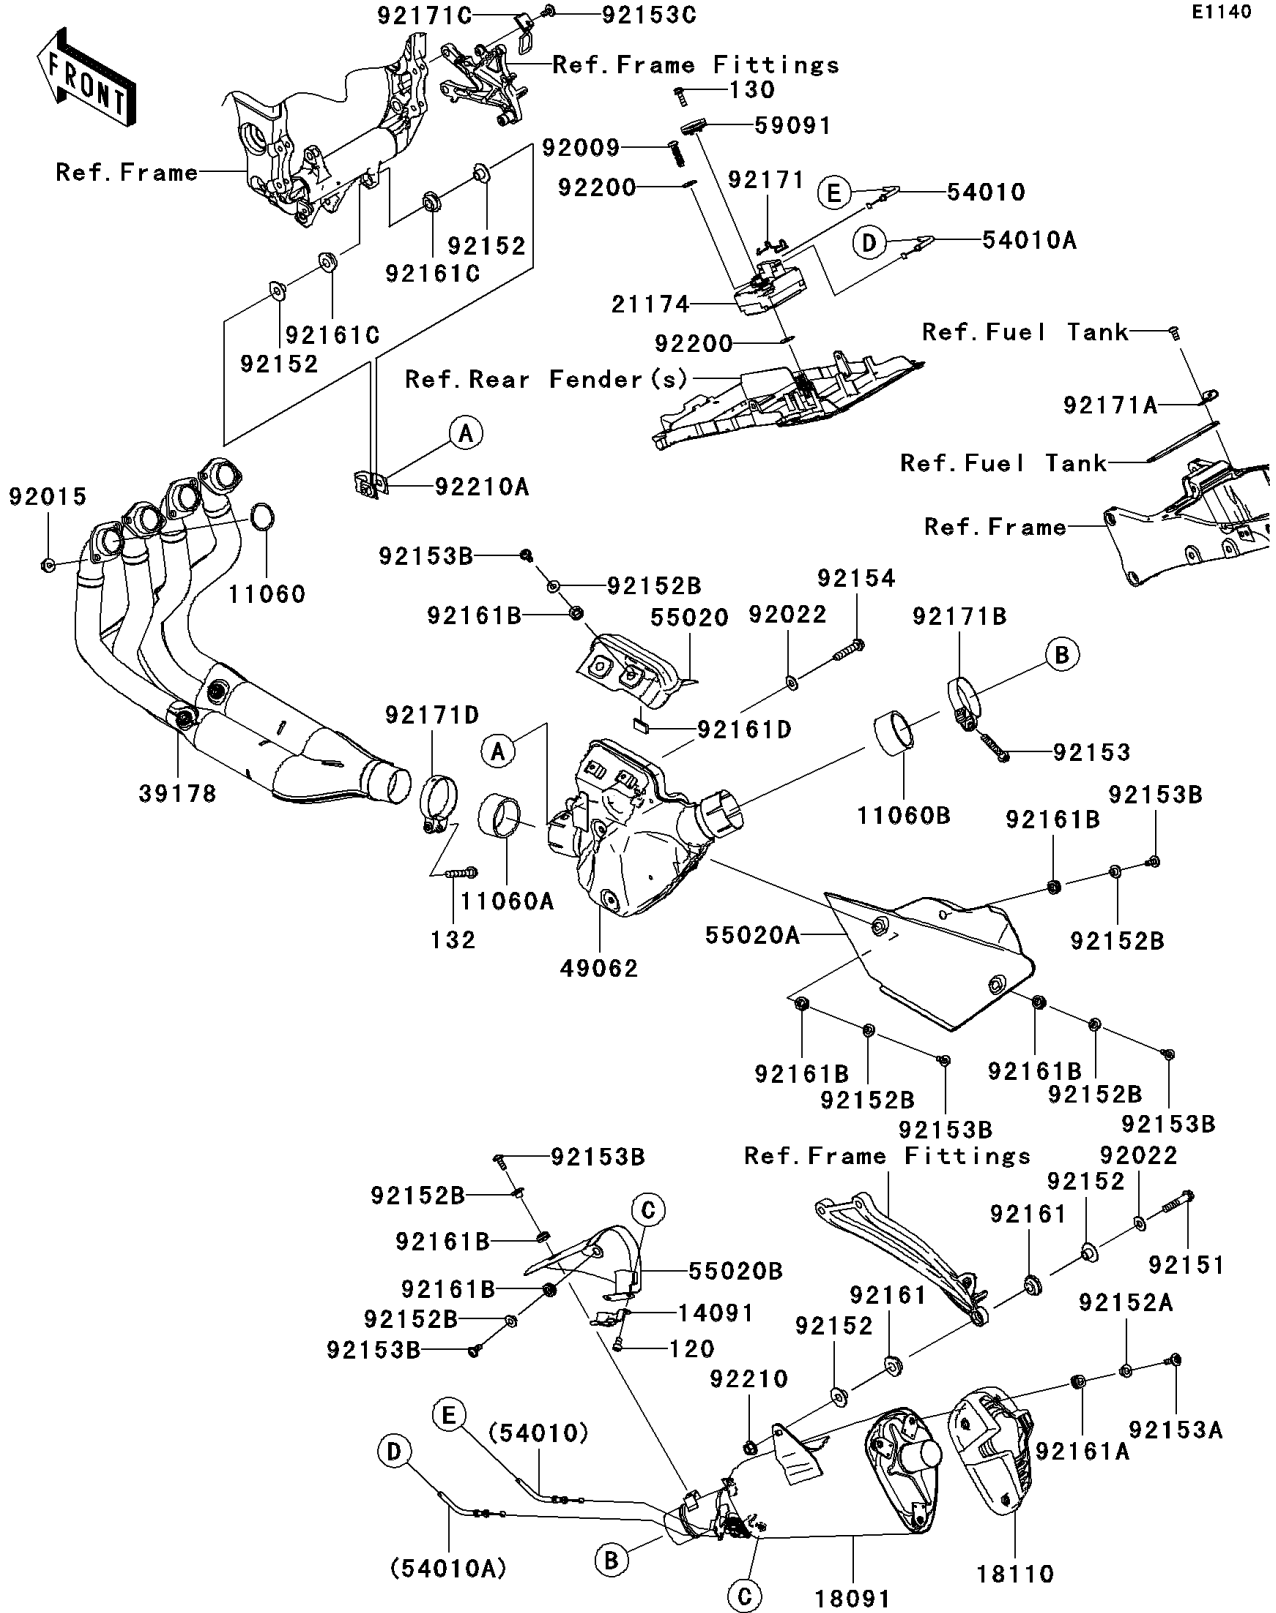

2008 Ninja[®] ZX™ -10R PARTS DIAGRAM

Muffler(s)

E1140

2008 Ninja® ZX™-10R PARTS LIST

Muffler(s)

ITEM NAME	PART NUMBER	QUANTITY
GASKET,EXHAUST PIPE HOLDER (Ref # 11060)	11060-1103	4
GASKET,MUFFLER CONNECTING (Ref # 11060A)	11060-1376	1
GASKET (Ref # 11060B)	11060-1971	1
COVER,PULLEY (Ref # 14091)	14091-0915	1
BODY-COMP-MUFFLER (Ref # 18091)	18091-0549	1
BODY END-MUFFLER (Ref # 18110)	18110-0103	1
MOTOR-ELECTRIC (Ref # 21174)	21174-0003	1
MANIFOLD-COMP-EXHAUST (Ref # 39178)	39178-0118	1
PIPE-COMP-EXHAUST (Ref # 49062)	49062-0040	1
CABLE,OPEN,WHITE (Ref # 54010)	54010-0105	1
CABLE,CLOSE,BLACK (Ref # 54010A)	54010-0106	1
GUARD,HEAT (Ref # 55020)	55020-0467	1
GUARD,EX CHAMBER (Ref # 55020A)	55020-0468	1
GUARD,JOINT PIPE (Ref # 55020B)	55020-0488	1
PULLEY (Ref # 59091)	59091-0007	1
SCREW,TAPPING,6X30 (Ref # 92009)	92009-1481	2
NUT,8MM (Ref # 92015)	92015-1402	8
WASHER,8.5X19X1.2 (Ref # 92022)	92022-3730	2
BOLT,FLANGED,8X40 (Ref # 92151)	92151-1532	1
COLLAR (Ref # 92152)	92152-0188	4
COLLAR (Ref # 92152A)	92152-0237	3
COLLAR (Ref # 92152B)	92152-0286	7
BOLT,8X45 (Ref # 92153)	92153-0702	1
BOLT,6X18 (Ref # 92153A)	92153-0816	3
BOLT,SOCKET,6X16 (Ref # 92153B)	92153-0817	7
BOLT,SOCKET,6X12 (Ref # 92153C)	92153-1948	1
BOLT,FLANGED,8X40 (Ref # 92154)	92154-0080	1
DAMPER (Ref # 92161)	92161-0135	2
DAMPER (Ref # 92161A)	92161-0204	3

2008 Ninja® ZX™-10R PARTS LIST

Muffler(s)

ITEM NAME	PART NUMBER	QUANTITY
DAMPER (Ref # 92161B)	92161-0308	7
DAMPER,MUFFLER MOUNT (Ref # 92161C)	92161-0658	2
DAMPER (Ref # 92161D)	92161-1228	1
CLAMP (Ref # 92171)	92171-0292	1
CLAMP (Ref # 92171A)	92171-0652	1
CLAMP,64.5MM (Ref # 92171B)	92171-1668	1
CLAMP (Ref # 92171C)	92171-1871	1
CLAMP (Ref # 92171D)	92171-1875	1
WASHER (Ref # 92200)	92200-0078	4
NUT,8MM (Ref # 92210)	92210-0121	1
NUT (Ref # 92210A)	92210-0481	1
BOLT-SOCKET,6X10 (Ref # 120)	120CB0610	2
BOLT-FLANGED,5X18 (Ref # 130)	130BB0518	1
BOLT-FLANGED-SMALL,8X30 (Ref # 132)	132BC0830	1