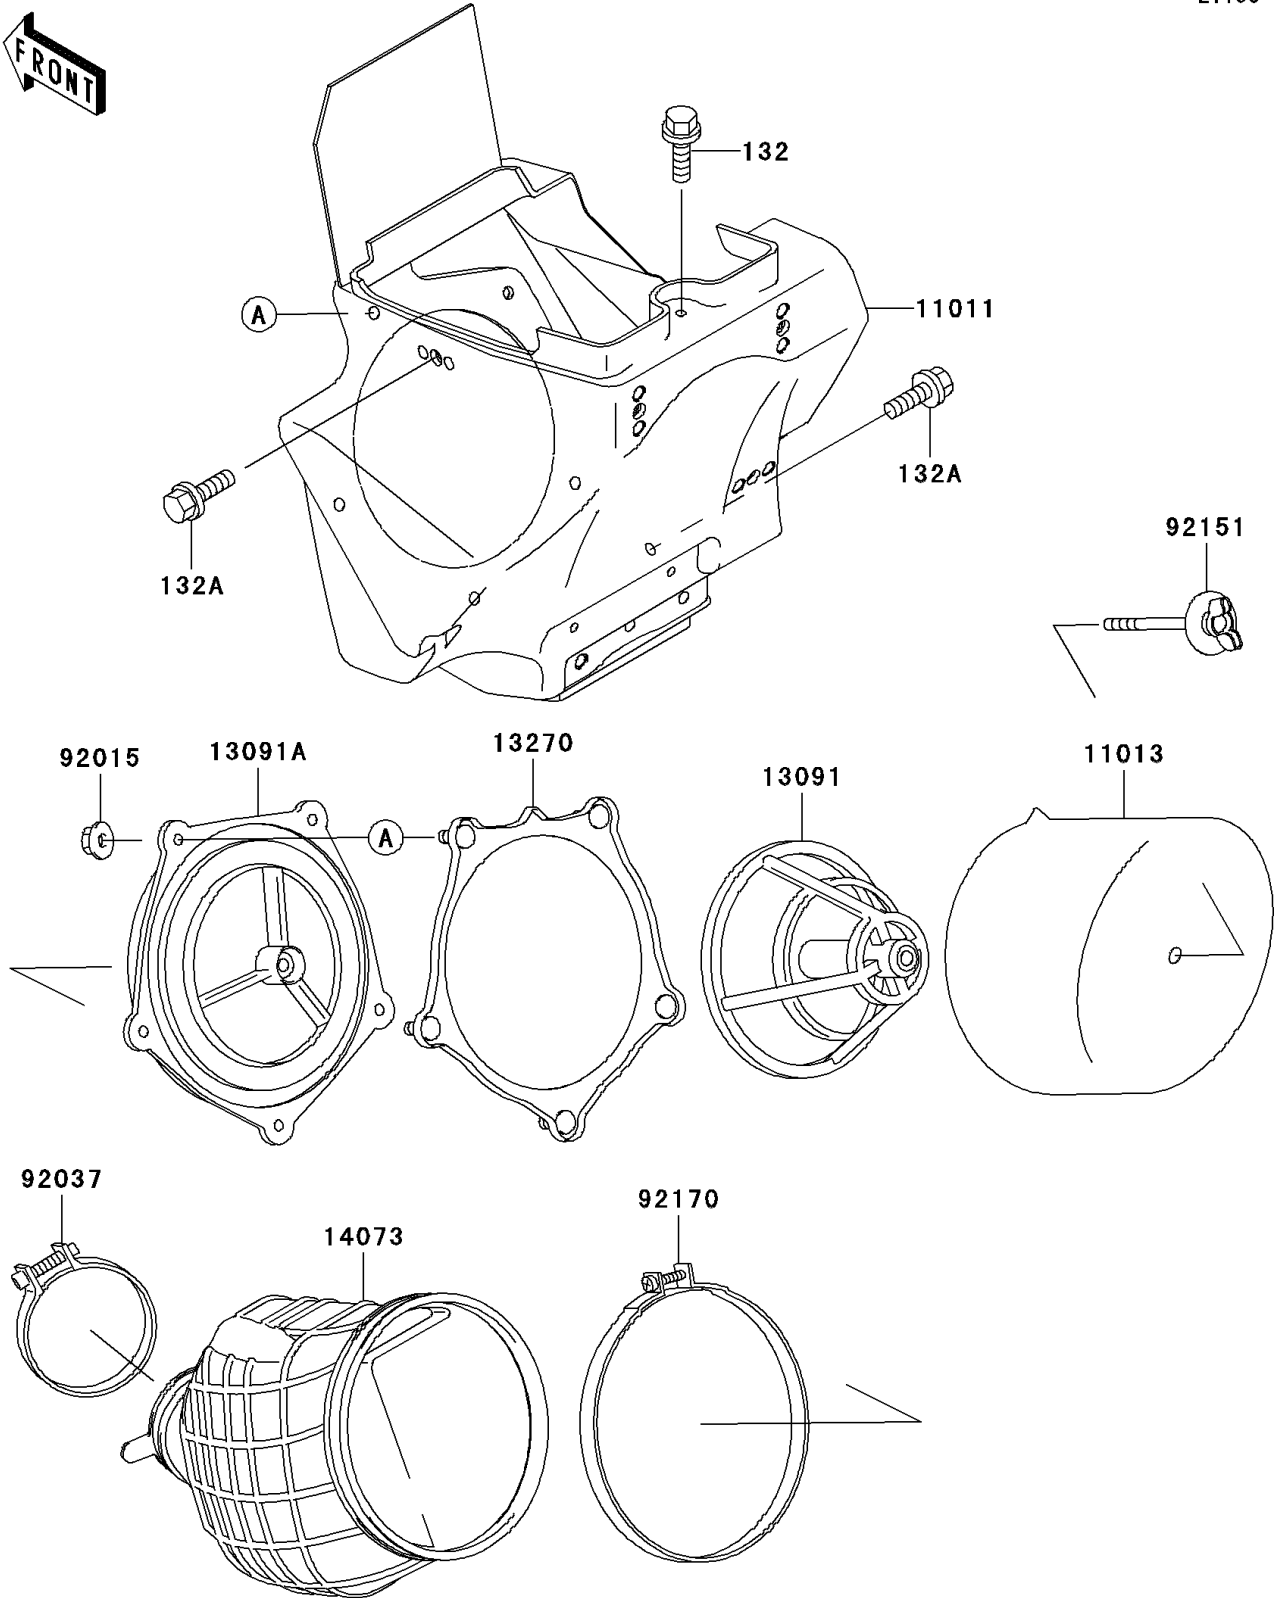

2001 KX85 PARTS DIAGRAM

Air Cleaner

E1130

2001 KX85 PARTS LIST

Air Cleaner

ITEM NAME	PART NUMBER	QUANTITY
BOLT-FLANGED-SMALL (Ref # 132)	132G0608	1
BOLT-FLANGED-SMALL (Ref # 132A)	132G0614	2
CASE-AIR FILTER (Ref # 11011)	11011-1612	1
ELEMENT-AIR FILTER (Ref # 11013)	11013-1271	1
HOLDER,ELEMENT (Ref # 13091)	13091-1696	1
HOLDER (Ref # 13091A)	13091-1697	1
PLATE,AIR FILTER (Ref # 13270)	13270-1905	1
DUCT (Ref # 14073)	14073-1785	1
NUT,FLANGED,5MM (Ref # 92015)	92015-1259	5
CLAMP,55MM (Ref # 92037)	92037-1486	1
BOLT,AIR FILTER (Ref # 92151)	92151-1256	1
CLAMP,126MM (Ref # 92170)	92170-1194	1