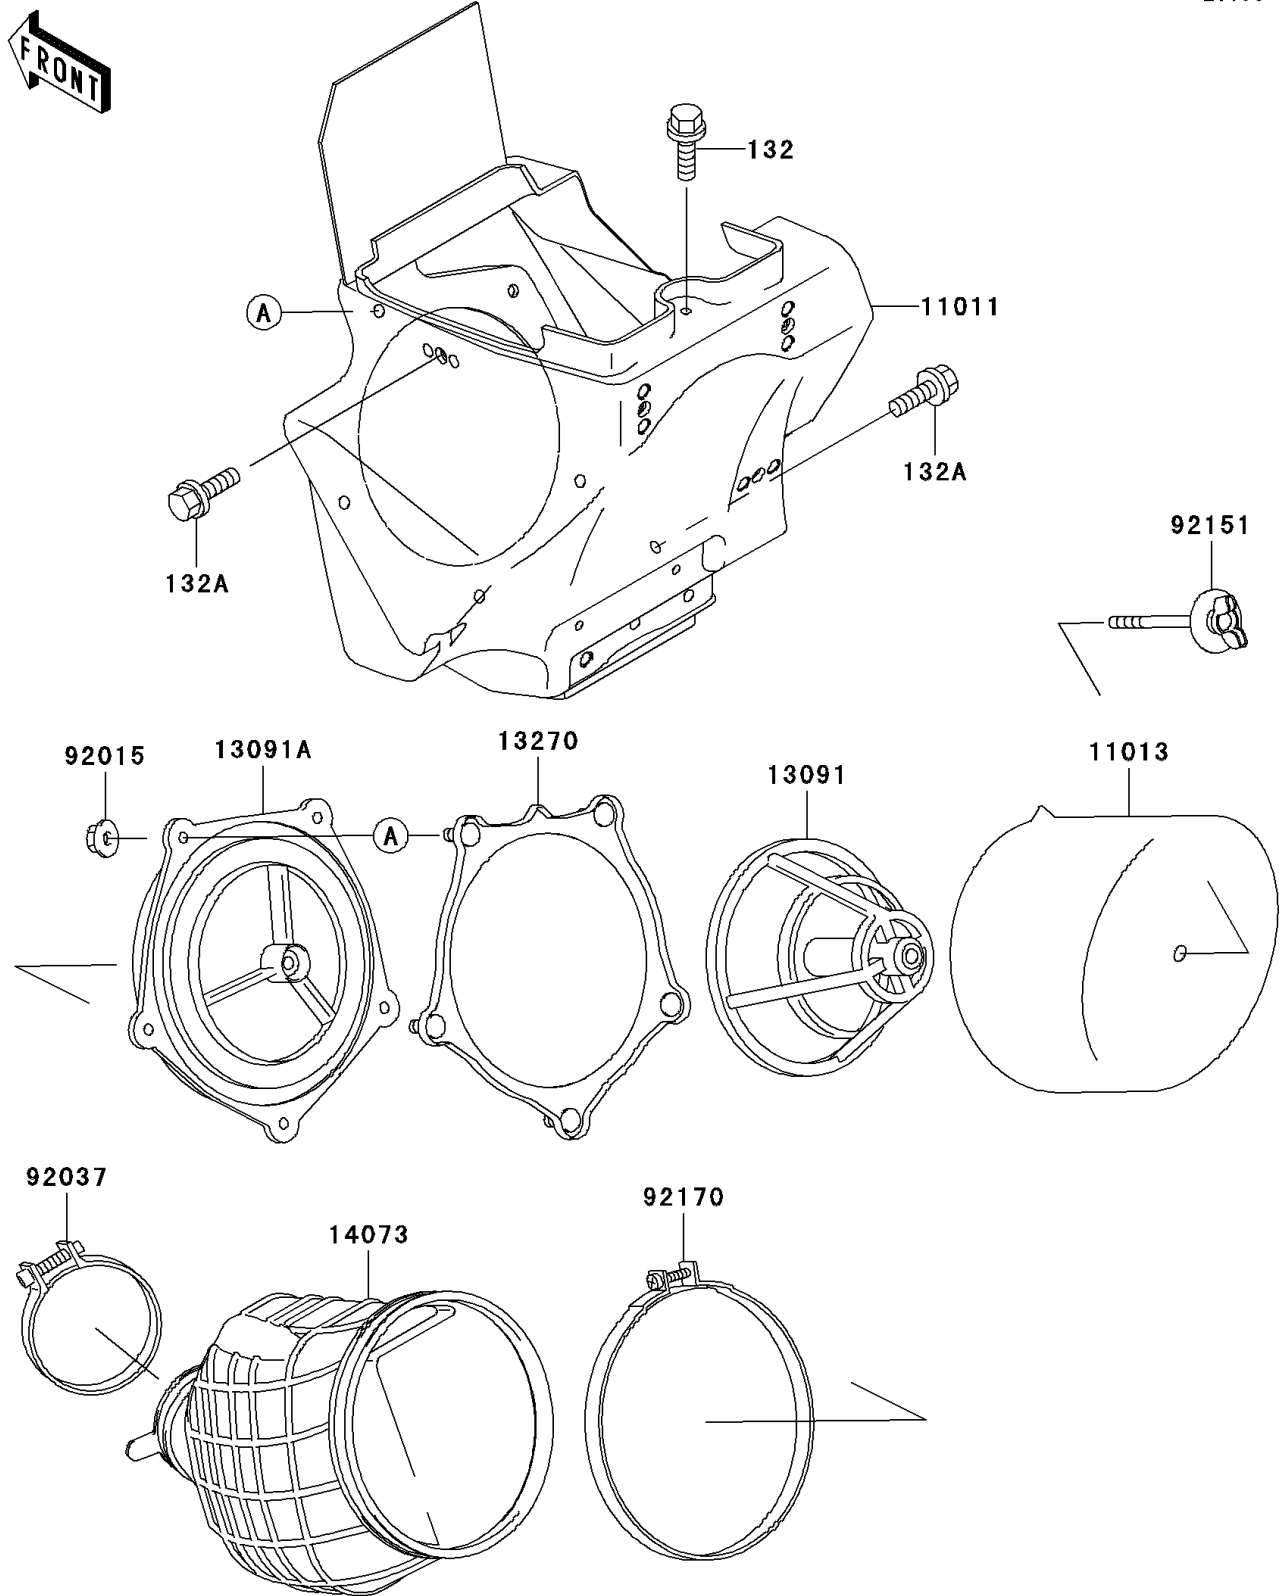

2001 KX85 PARTS DIAGRAM

Air Cleaner

E1130

2001 KX85 PARTS LIST

Air Cleaner

ITEM NAME	PART NUMBER	QUANTITY
BOLT-FLANGED-SMALL (Ref # 132)	132G0608	1
BOLT-FLANGED-SMALL (Ref # 132A)	132G0614	1
CASE-AIR FILTER (Ref # 11011)	11011-1612	1
ELEMENT-AIR FILTER (Ref # 11013)	11013-1271	1
HOLDER,ELEMENT (Ref # 13091)	13091-1696	1
HOLDER (Ref # 13091A)	13091-1697	1
PLATE,AIR FILTER (Ref # 13270)	13270-1905	1
DUCT (Ref # 14073)	14073-1785	1
NUT,FLANGED,5MM (Ref # 92015)	92015-1259	1
CLAMP,55MM (Ref # 92037)	92037-1486	1
BOLT,AIR FILTER (Ref # 92151)	92151-1256	1
CLAMP,126MM (Ref # 92170)	92170-1194	1