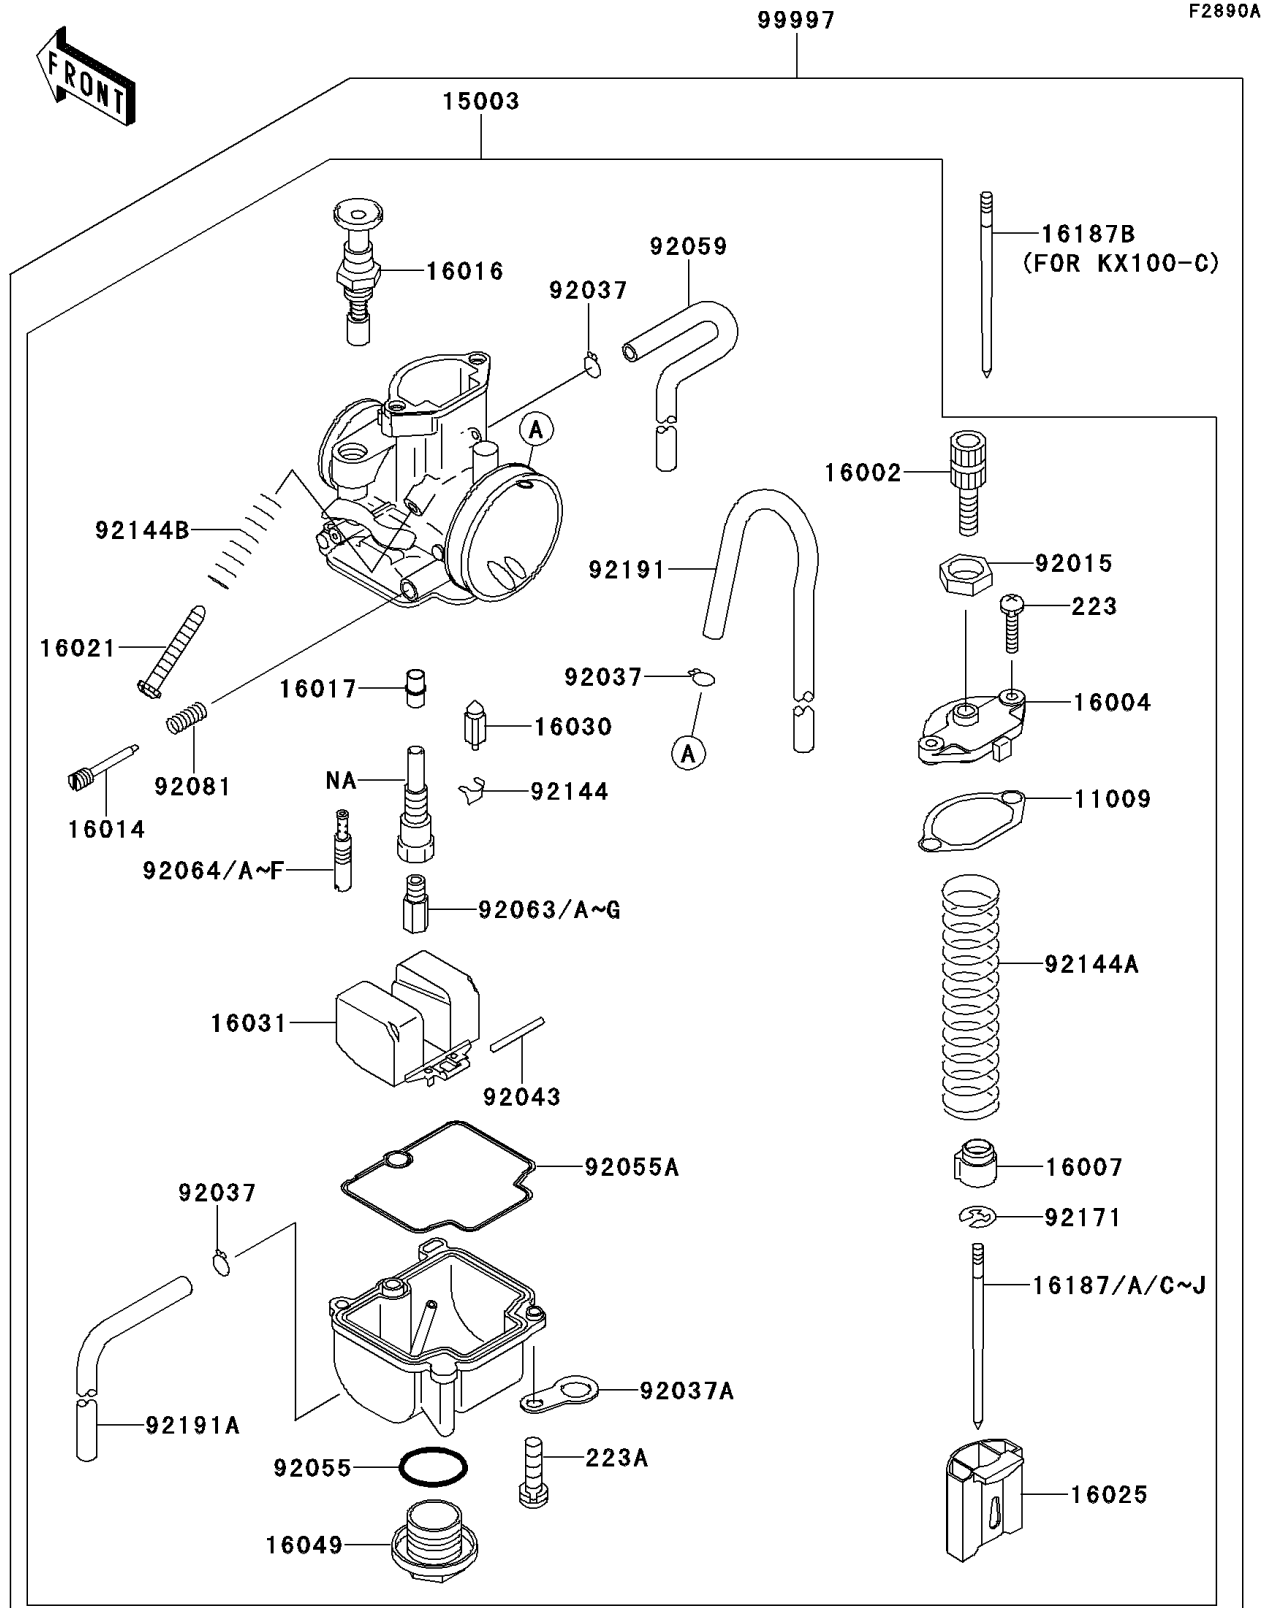

1999 KX80 PARTS DIAGRAM

Optional Parts(Carburetor)