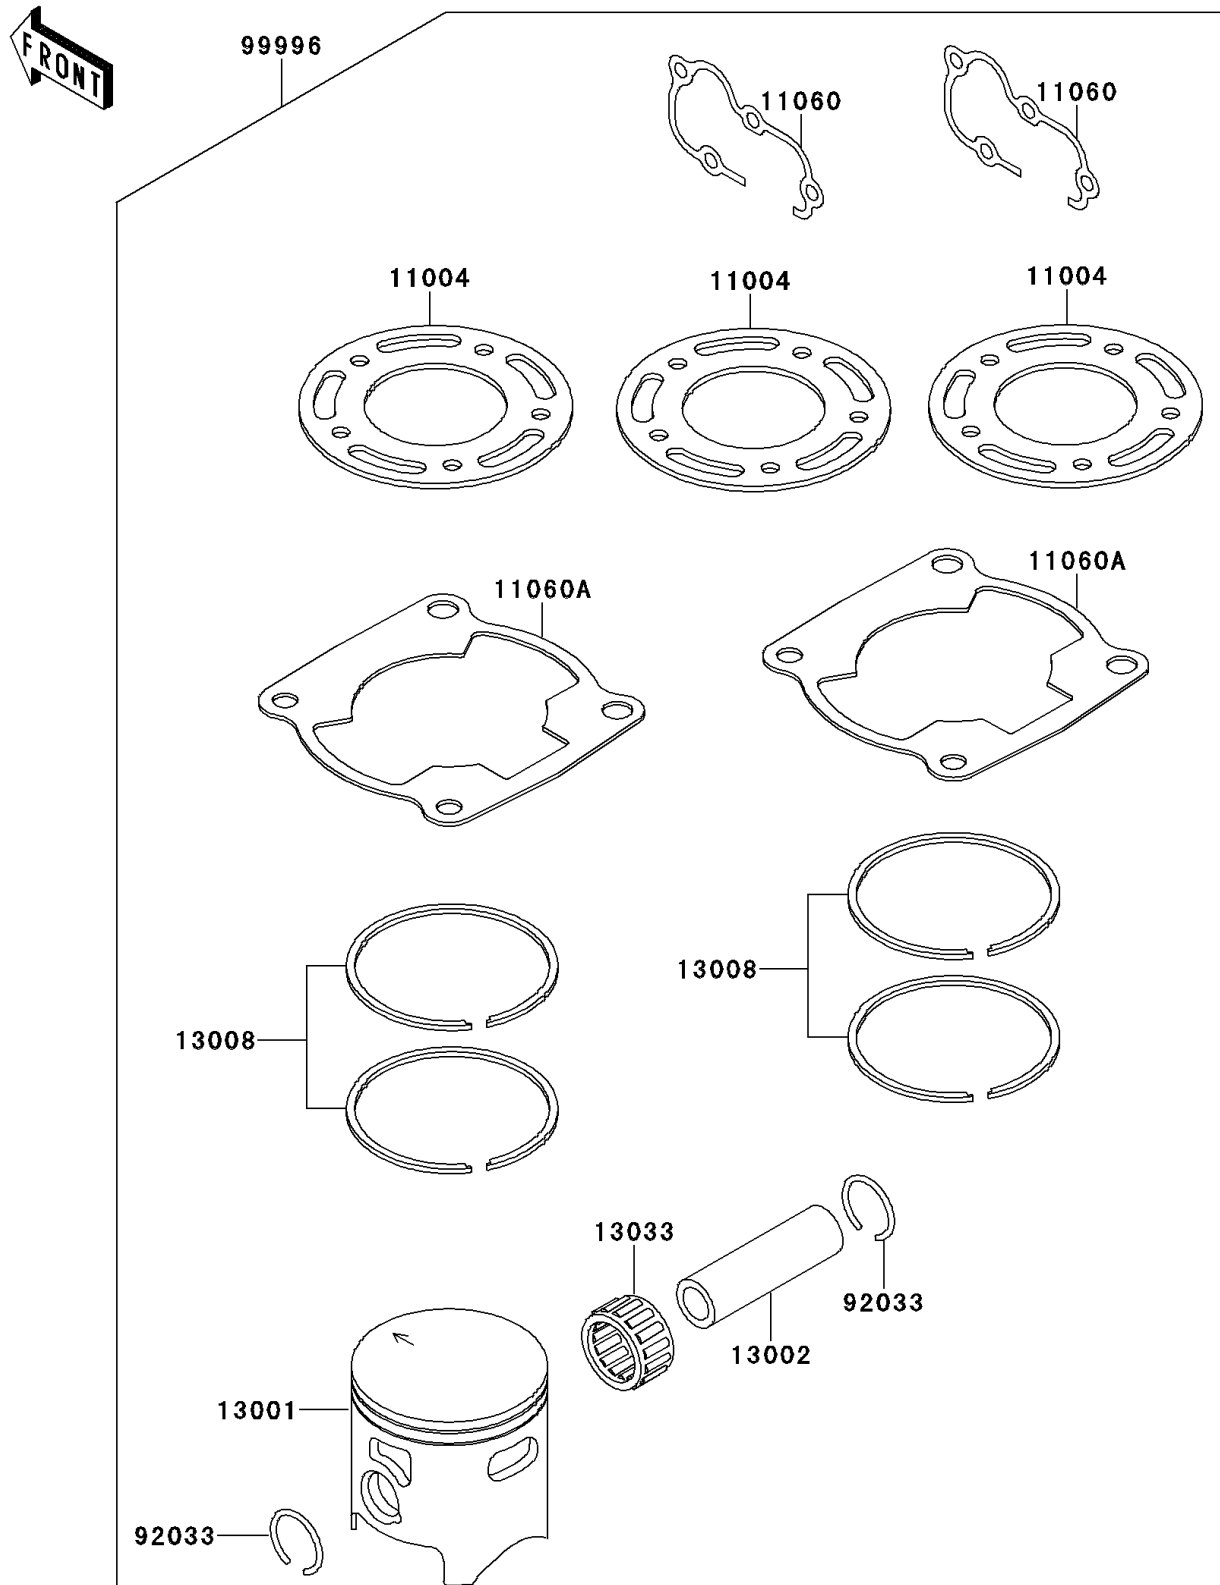

1999 KX80 PARTS DIAGRAM

Optional Parts(Top End Kit)

F2890

1999 KX80 PARTS LIST

Optional Parts(Top End Kit)

ITEM NAME	PART NUMBER	QUANTITY
GASKET-HEAD (Ref # 11004)	11004-1213	1
GASKET,GOVERNOR COVER (Ref # 11060)	11060-1778	1
GASKET,CYLINDER BASE (Ref # 11060A)	11060-1779	1
PISTON-ENGINE (Ref # 13001)	13001-1497	1
PIN-PISTON (Ref # 13002)	13002-1079	1
RING-SET-PISTON (Ref # 13008)	13008-1100	1
BEARING-SMALL END,14R1818AP-1 (Ref # 13033)	13033-1053	1
RING-SNAP (Ref # 92033)	92033-1050	1
KIT,ENGINE TOP END,KX80-W/Y (Ref # 99996)	99996-1238	1