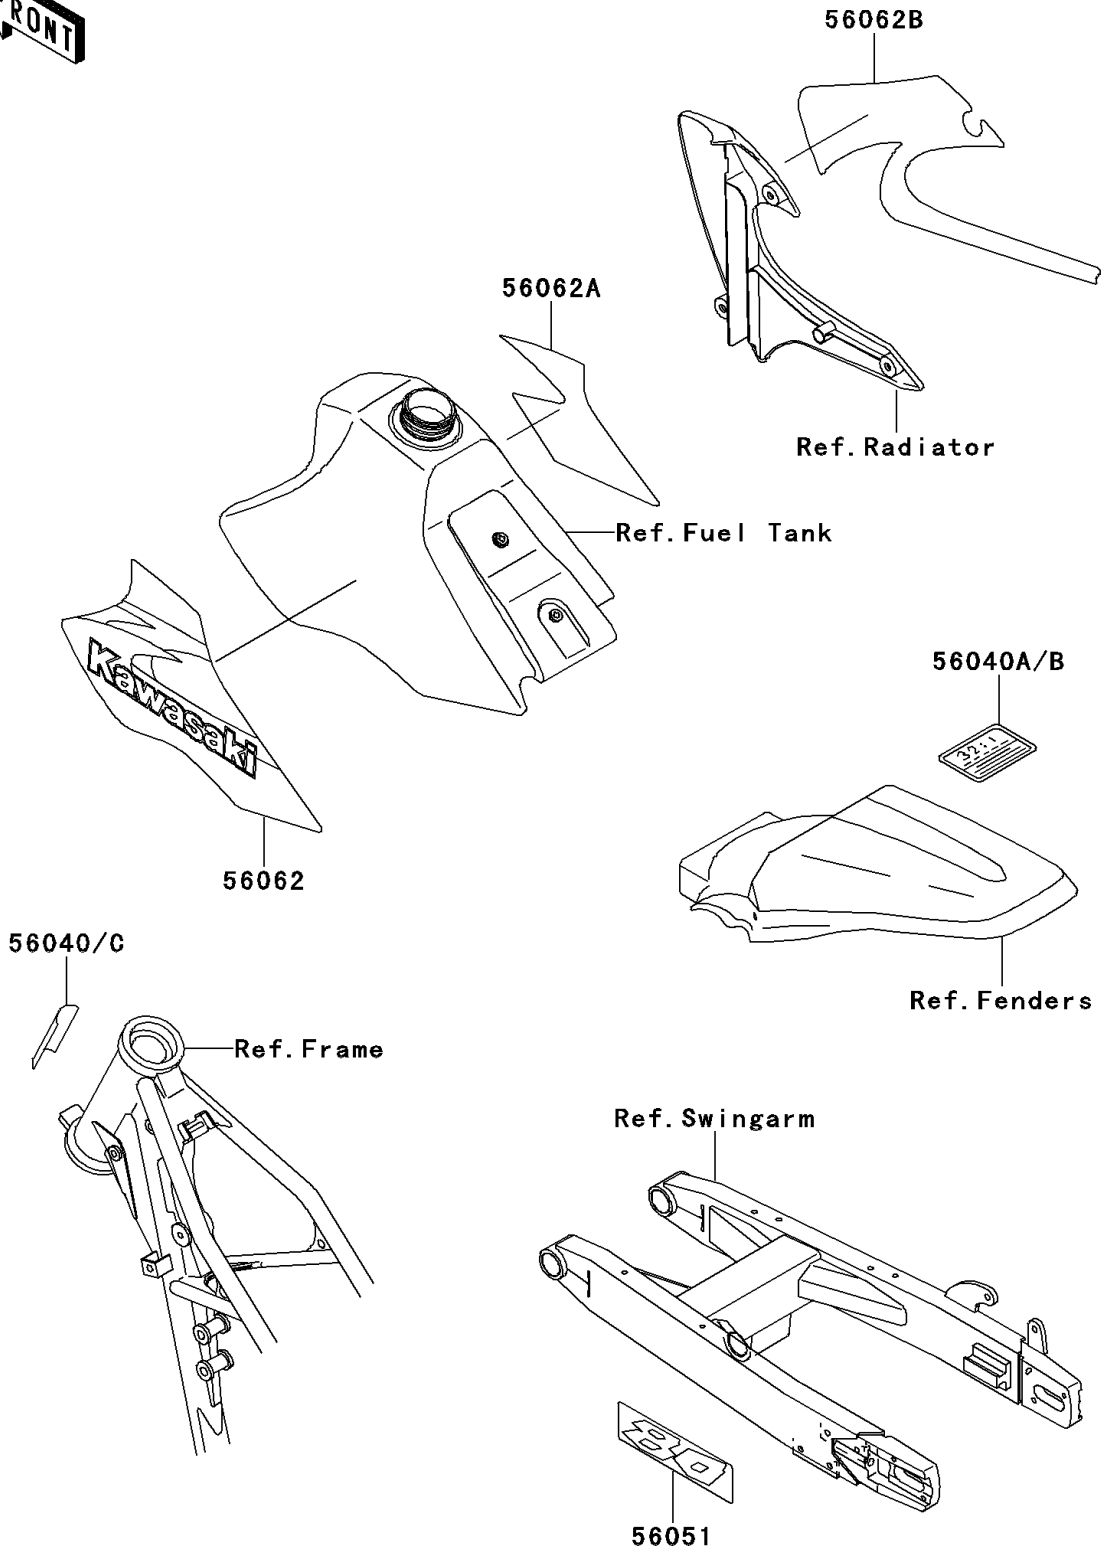

# 1999 KX80 PARTS DIAGRAM

Labels(KX80-W2)

F2860A

# 1999 KX80 PARTS LIST

Labels(KX80-W2)

<b>ITEM NAME</b>	<b>PART NUMBER</b>	<b>QUANTITY</b>
MARK,SWING ARM,80 (Ref # 56051)	56051-1875	2
PATTERN,FUEL TANK,LH (Ref # 56062)	56062-1564	1
PATTERN,FUEL TANK,RH (Ref # 56062A)	56062-1565	1
PATTERN,SHROUD,RH (Ref # 56062B)	56062-1566	1
LABEL-WARNING,NOISE (Ref # 56040)	56040-1101	1
LABEL-WARNING,GASOLINE/OIL (Ref # 56040A)	56040-1129	1
LABEL-WARNING,GASOLINE/OIL (Ref # 56040B)	56040-1306	1
LABEL-WARNING,WARRANTY (Ref # 56040C)	56040-1335	1