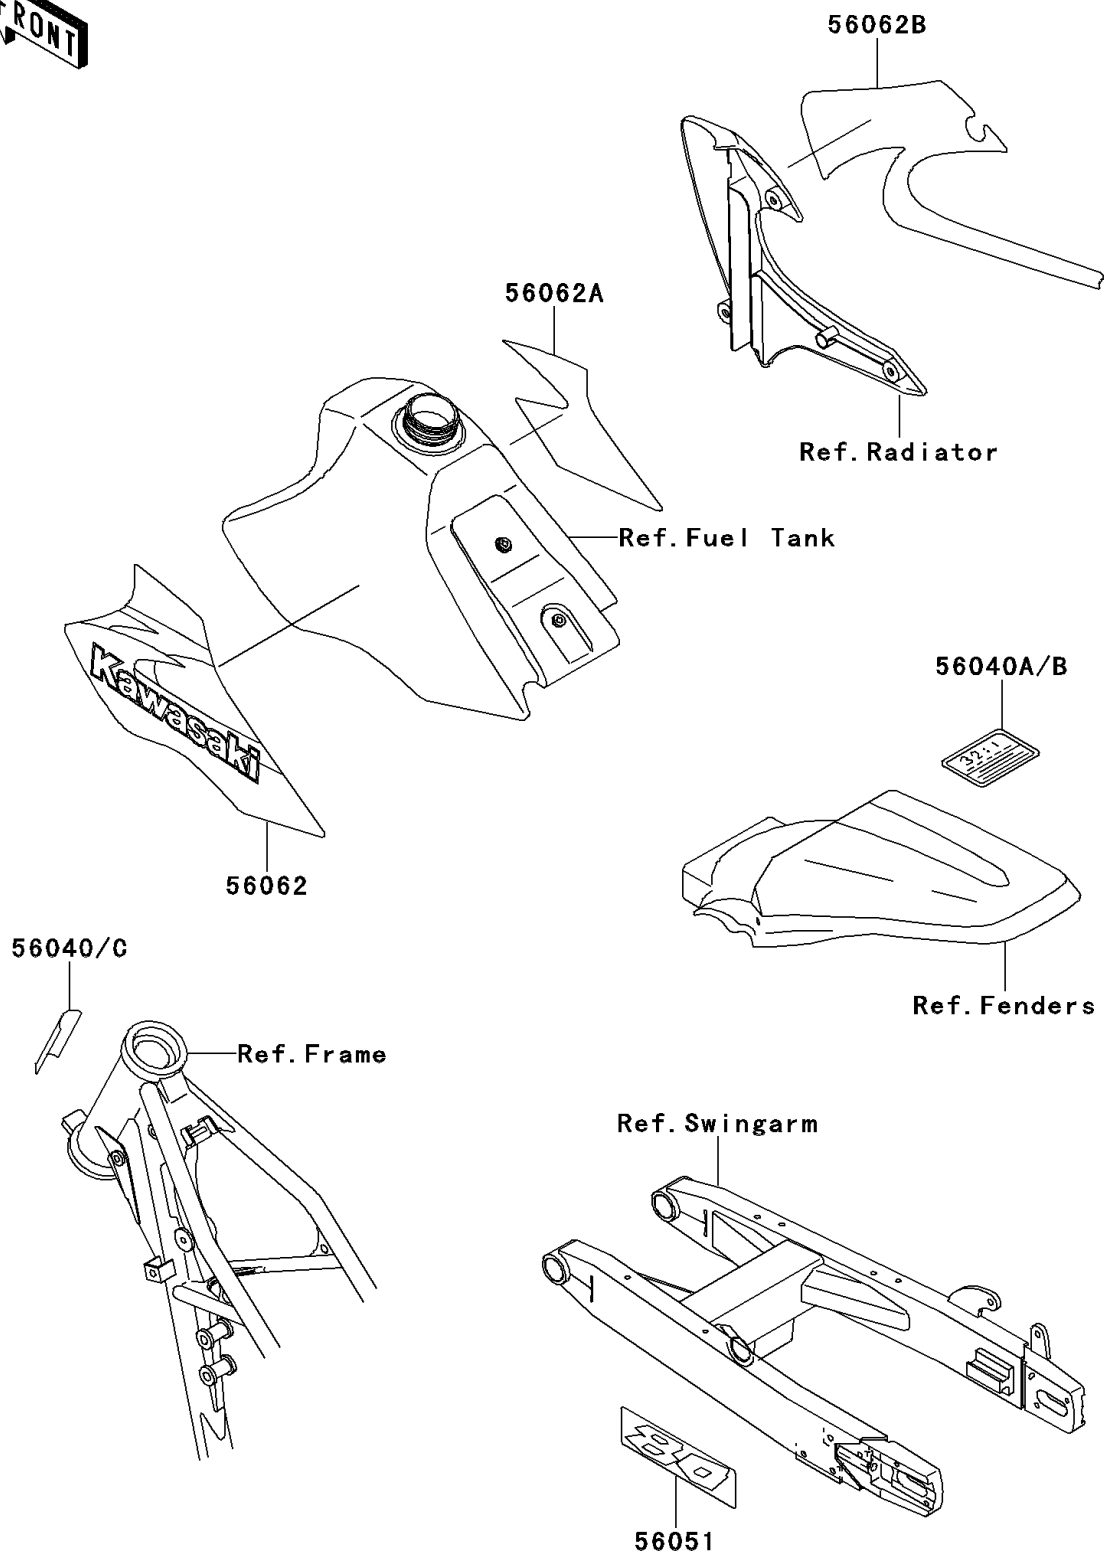

## 1999 KX80 PARTS DIAGRAM

Labels(KX80-W2)

F2860A

## 1999 KX80 PARTS LIST

Labels(KX80-W2)

ITEM NAME	PART NUMBER	QUANTITY
MARK,SWING ARM,80 (Ref # 56051)	56051-1875	1
PATTERN,FUEL TANK,LH (Ref # 56062)	56062-1564	1
PATTERN,FUEL TANK,RH (Ref # 56062A)	56062-1565	1
PATTERN,SHROUD,RH (Ref # 56062B)	56062-1566	1
LABEL-WARNING,NOISE (Ref # 56040)	56040-1101	1
LABEL-WARNING,GASOLINE/OIL (Ref # 56040A)	56040-1129	1
LABEL-WARNING,GASOLINE/OIL (Ref # 56040B)	56040-1306	1
LABEL-WARNING,WARRANTY (Ref # 56040C)	56040-1335	1