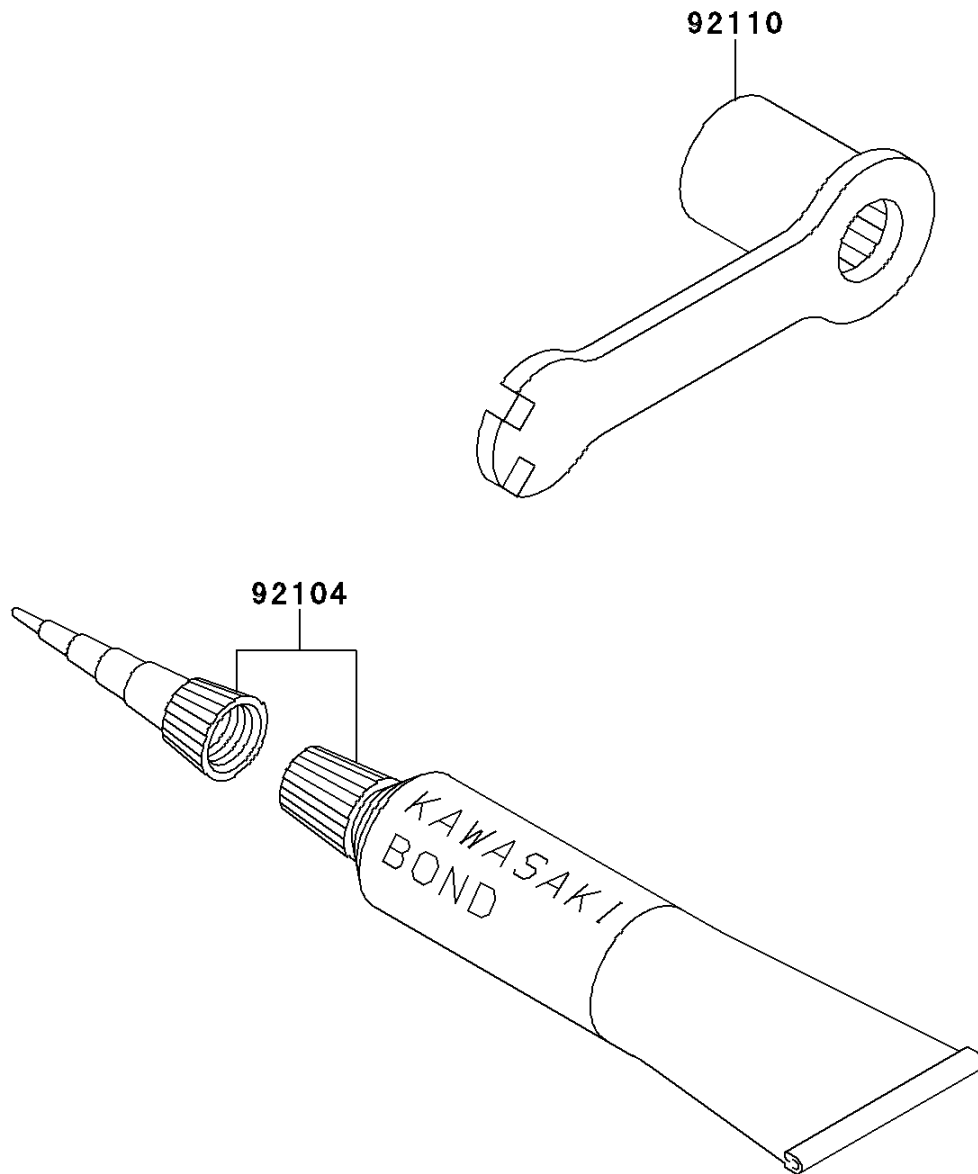

2000 KX80 PARTS DIAGRAM

Owner's Tools

F2810

2000 KX80 PARTS LIST

Owner's Tools

ITEM NAME	PART NUMBER	QUANTITY
GASKET-LIQUID,TUBE,100G,SILVER (Ref # 92104)	92104-002	1
TOOL-WRENCH,BOX,21MM&SPOKE (Ref # 92110)	92110-1119	1