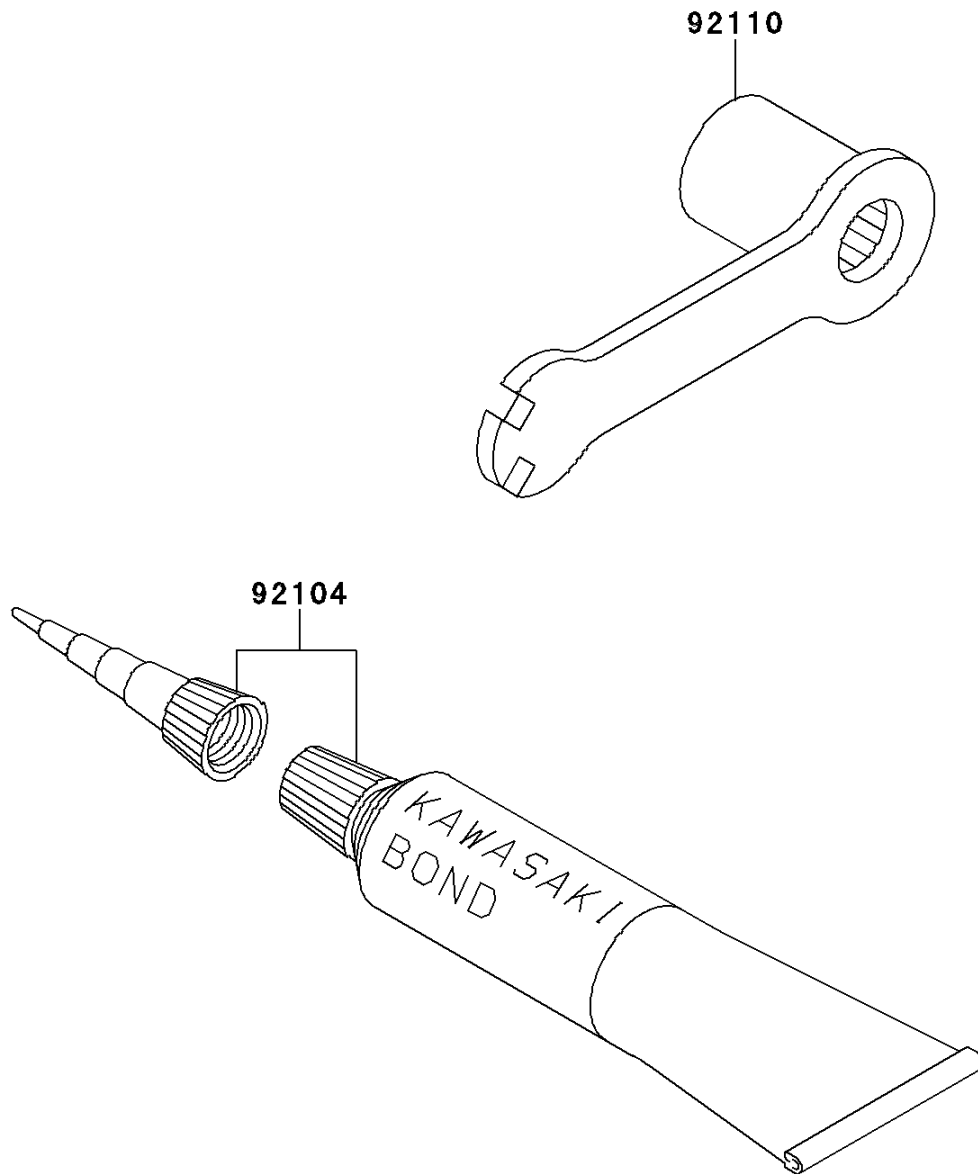

1999 KX80 PARTS DIAGRAM

Owner's Tools

F2810

1999 KX80 PARTS LIST

Owner's Tools

ITEM NAME	PART NUMBER	QUANTITY
GASKET-LIQUID,TUBE,100G,SILVER (Ref # 92104)	92104-002	1
TOOL-WRENCH,BOX,21MM&SPOKE (Ref # 92110)	92110-1119	1