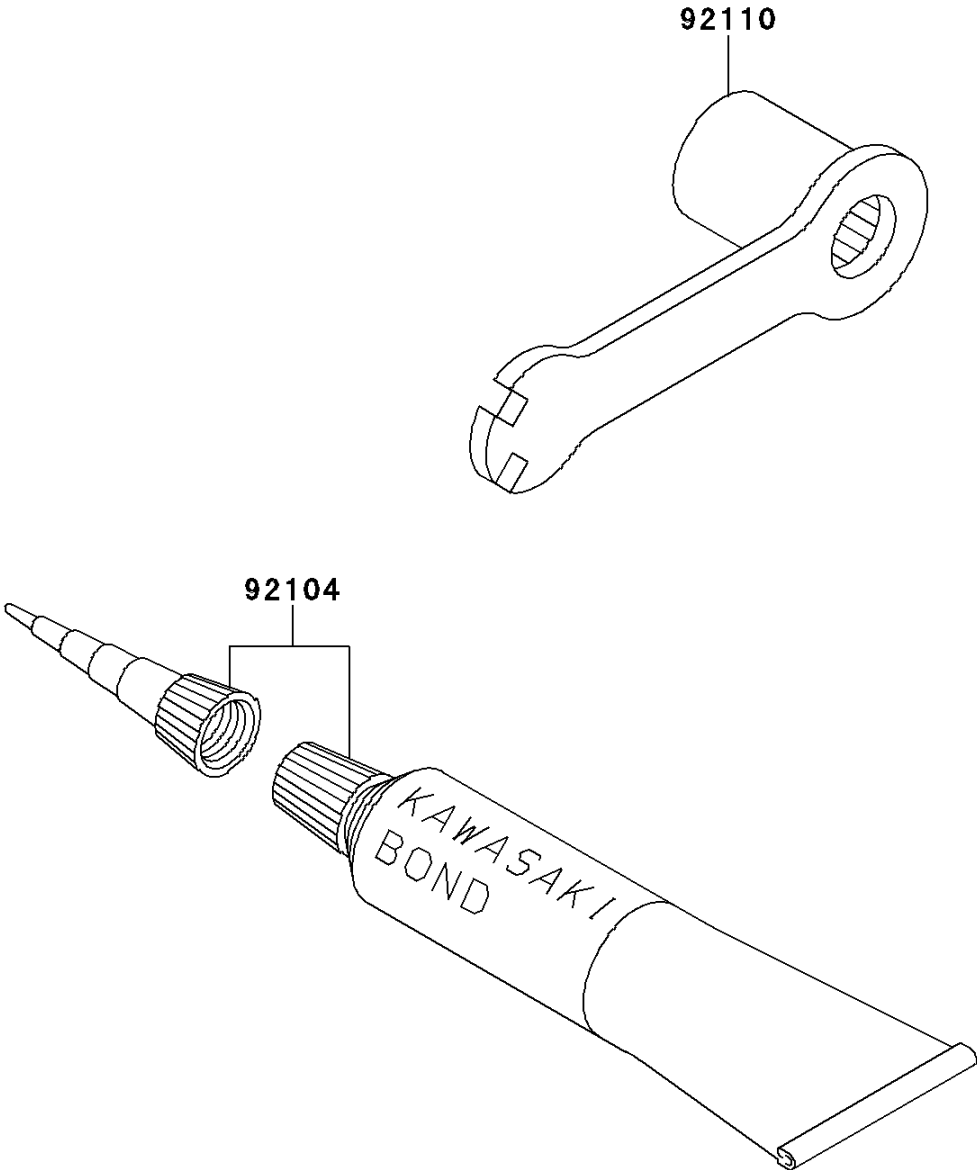

1999 KX80 PARTS DIAGRAM

Owner's Tools

F2810

1999 KX80 PARTS LIST

Owner's Tools

ITEM NAME	PART NUMBER	QUANTITY
GASKET-LIQUID,TUBE,100G,SILVER (Ref # 92104)	92104-002	1
TOOL-WRENCH,BOX,21MM&SPOKE (Ref # 92110)	92110-1119	1