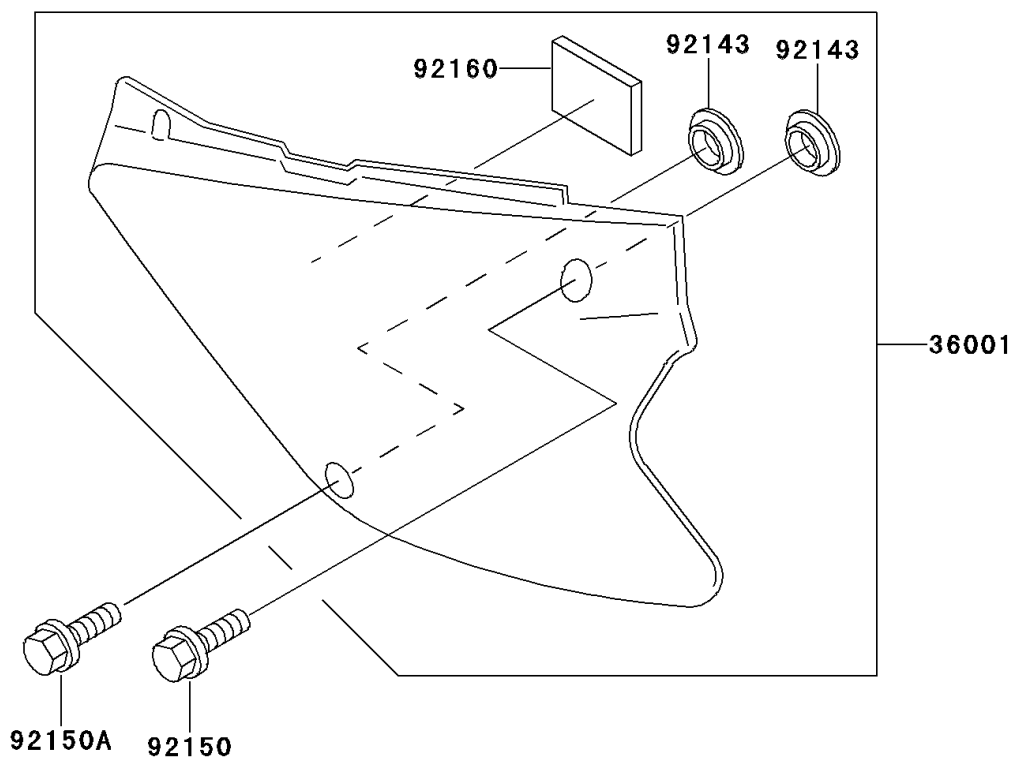

1999 KX80 PARTS DIAGRAM

Side Covers

F2611

1999 KX80 PARTS LIST

Side Covers

ITEM NAME	PART NUMBER	QUANTITY
COVER-SIDE,LH,P.WHITE (Ref # 36001)	36001-1584-6F	1
COVER-SIDE,RH,P.WHITE (Ref # 36001A)	36001-1585-6F	1
COLLAR (Ref # 92143)	92143-1196	1
BOLT,6X20 (Ref # 92150)	92150-1339	1
BOLT,6X14 (Ref # 92150A)	92150-1340	1
DAMPER (Ref # 92160)	92160-1899	1