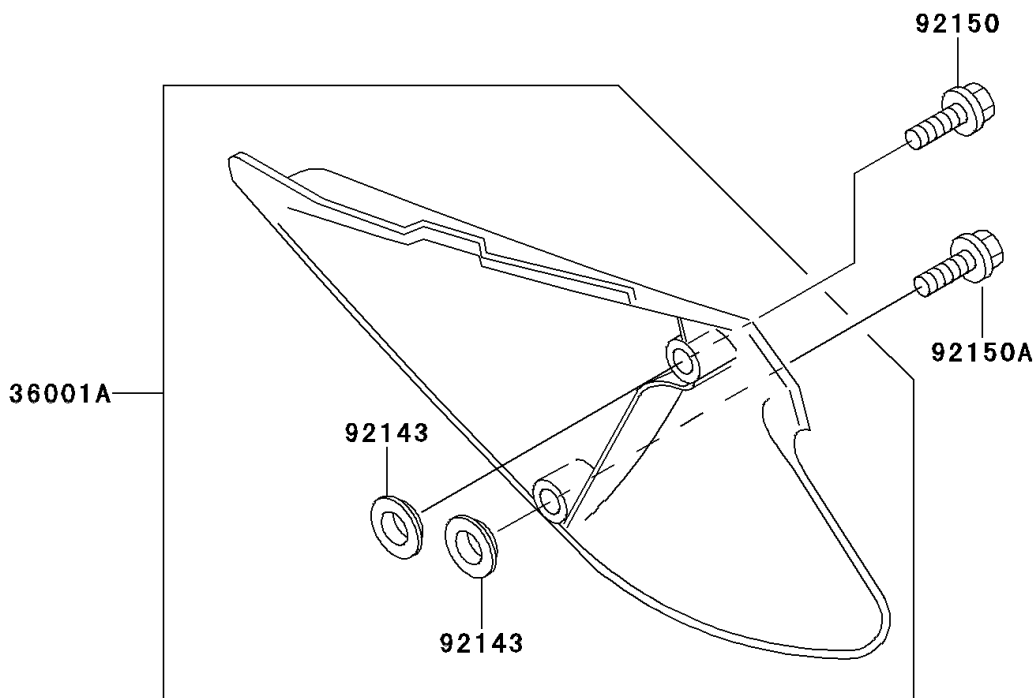

1999 KX80 PARTS DIAGRAM

Side Covers

F2611

1999 KX80 PARTS LIST

Side Covers

ITEM NAME	PART NUMBER	QUANTITY
COVER-SIDE,LH,P.WHITE (Ref # 36001)	36001-1584-6F	1
COVER-SIDE,RH,P.WHITE (Ref # 36001A)	36001-1585-6F	1
COLLAR (Ref # 92143)	92143-1196	1
BOLT,6X20 (Ref # 92150)	92150-1339	1
BOLT,6X14 (Ref # 92150A)	92150-1340	1
DAMPER (Ref # 92160)	92160-1899	1