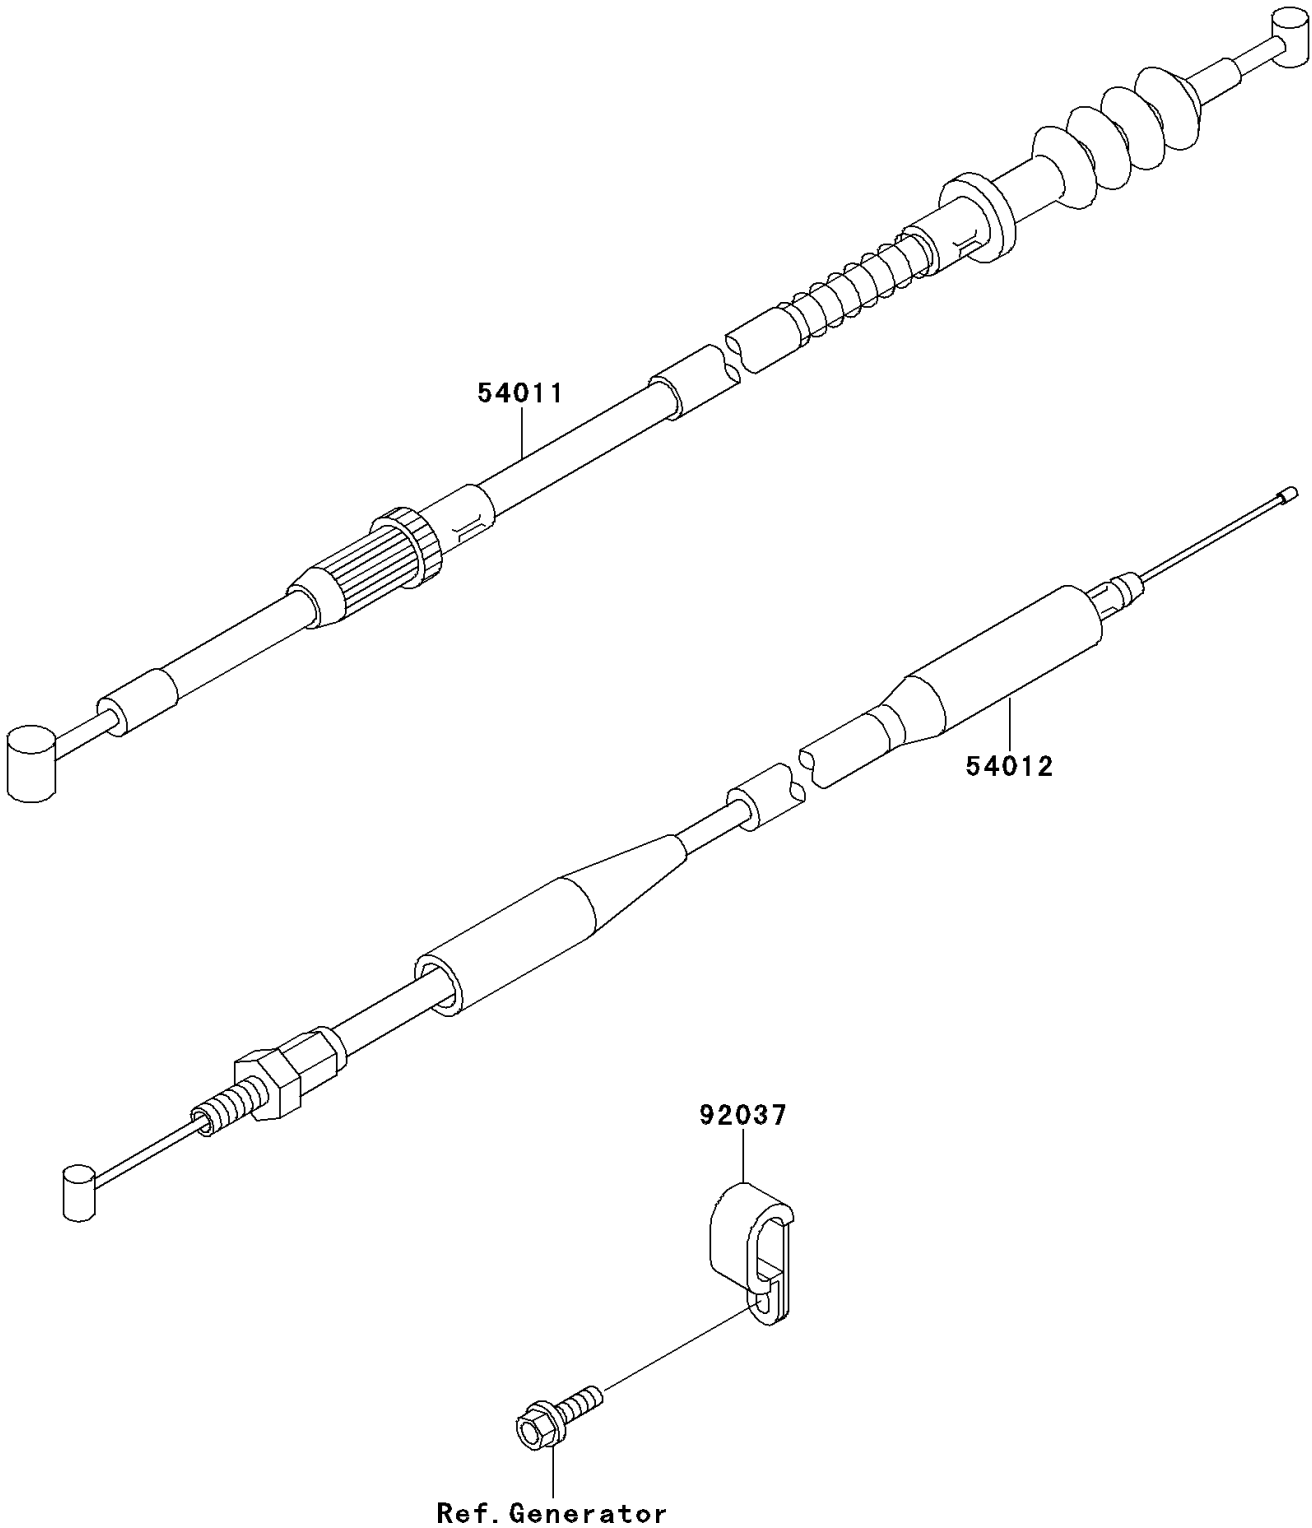

2000 KX80 PARTS DIAGRAM

Cables

F2540

2000 KX80 PARTS LIST

Cables

ITEM NAME	PART NUMBER	QUANTITY
CABLE-CLUTCH (Ref # 54011)	54011-1375	1
CABLE-THROTTLE (Ref # 54012)	54012-1565	1
CLAMP (Ref # 92037)	92037-1608	1