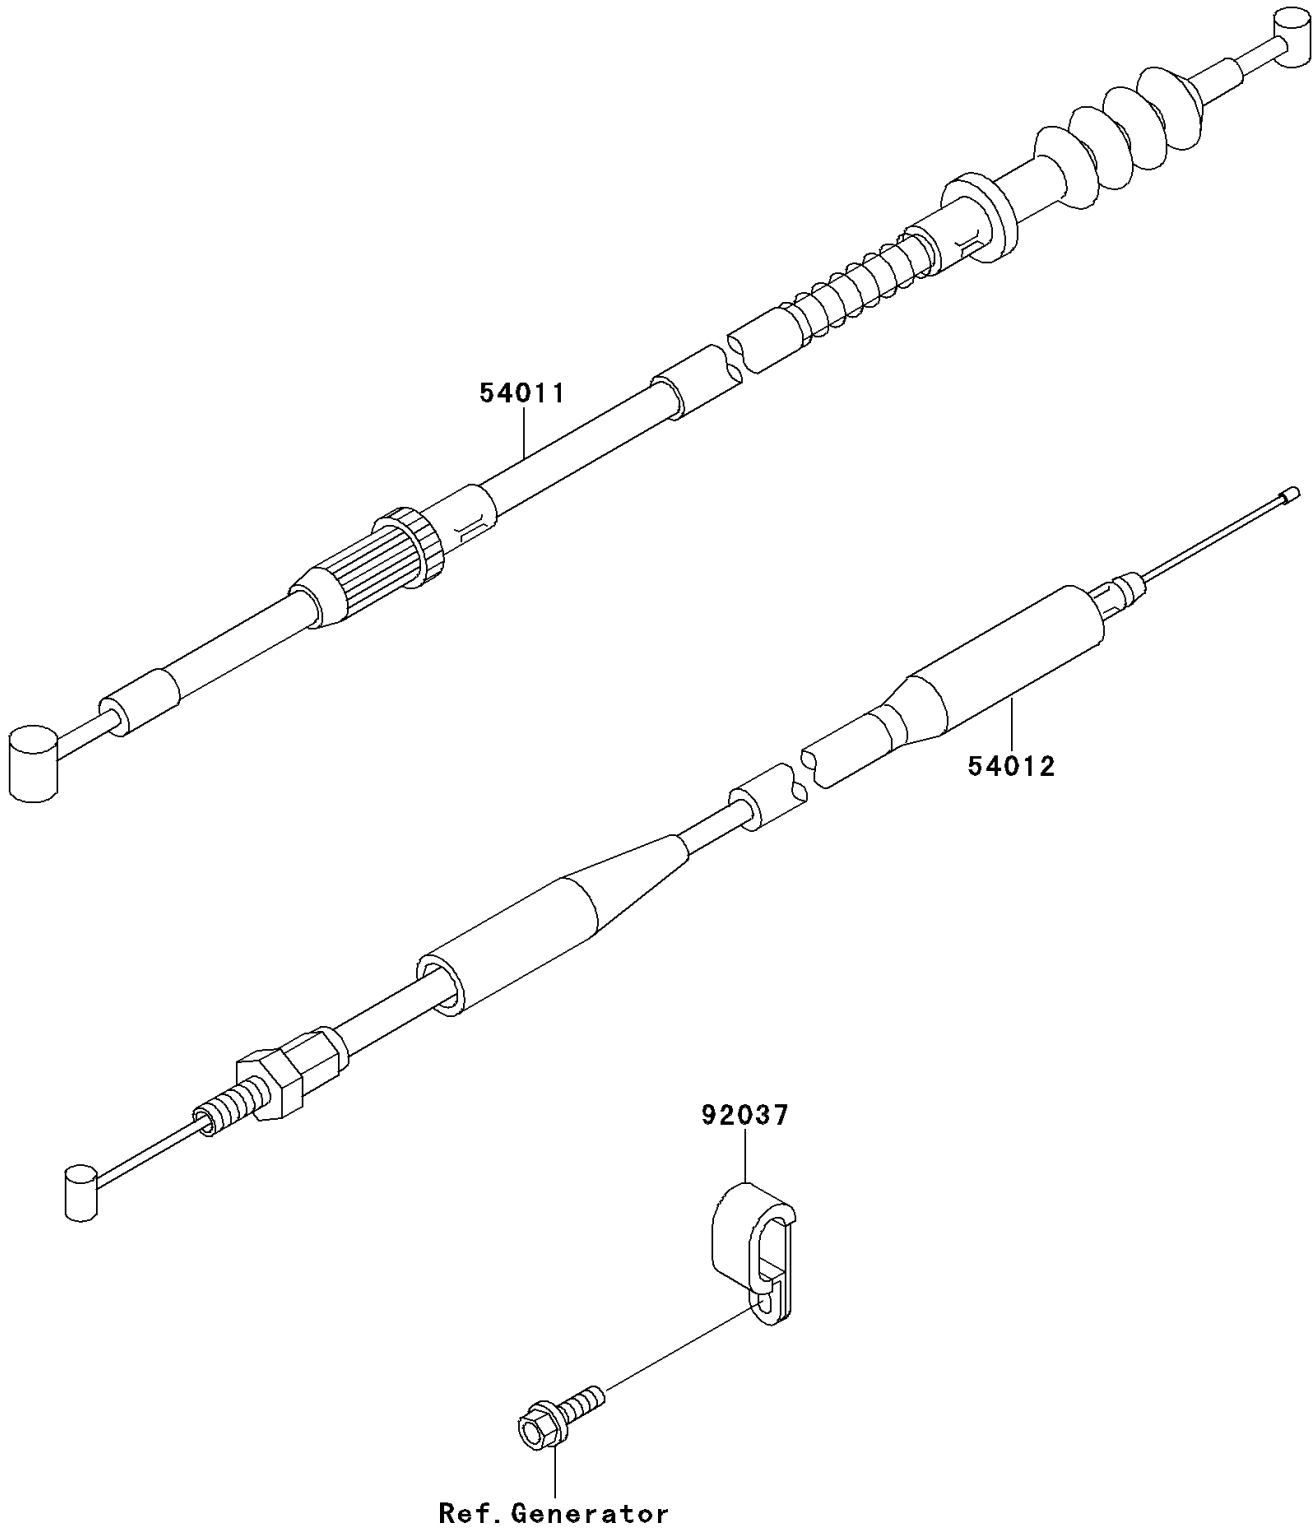

2000 KX80 PARTS DIAGRAM

Cables

F2540

2000 KX80 PARTS LIST

Cables

ITEM NAME	PART NUMBER	QUANTITY
CABLE-CLUTCH (Ref # 54011)	54011-1375	1
CABLE-THROTTLE (Ref # 54012)	54012-1565	1
CLAMP (Ref # 92037)	92037-1608	1