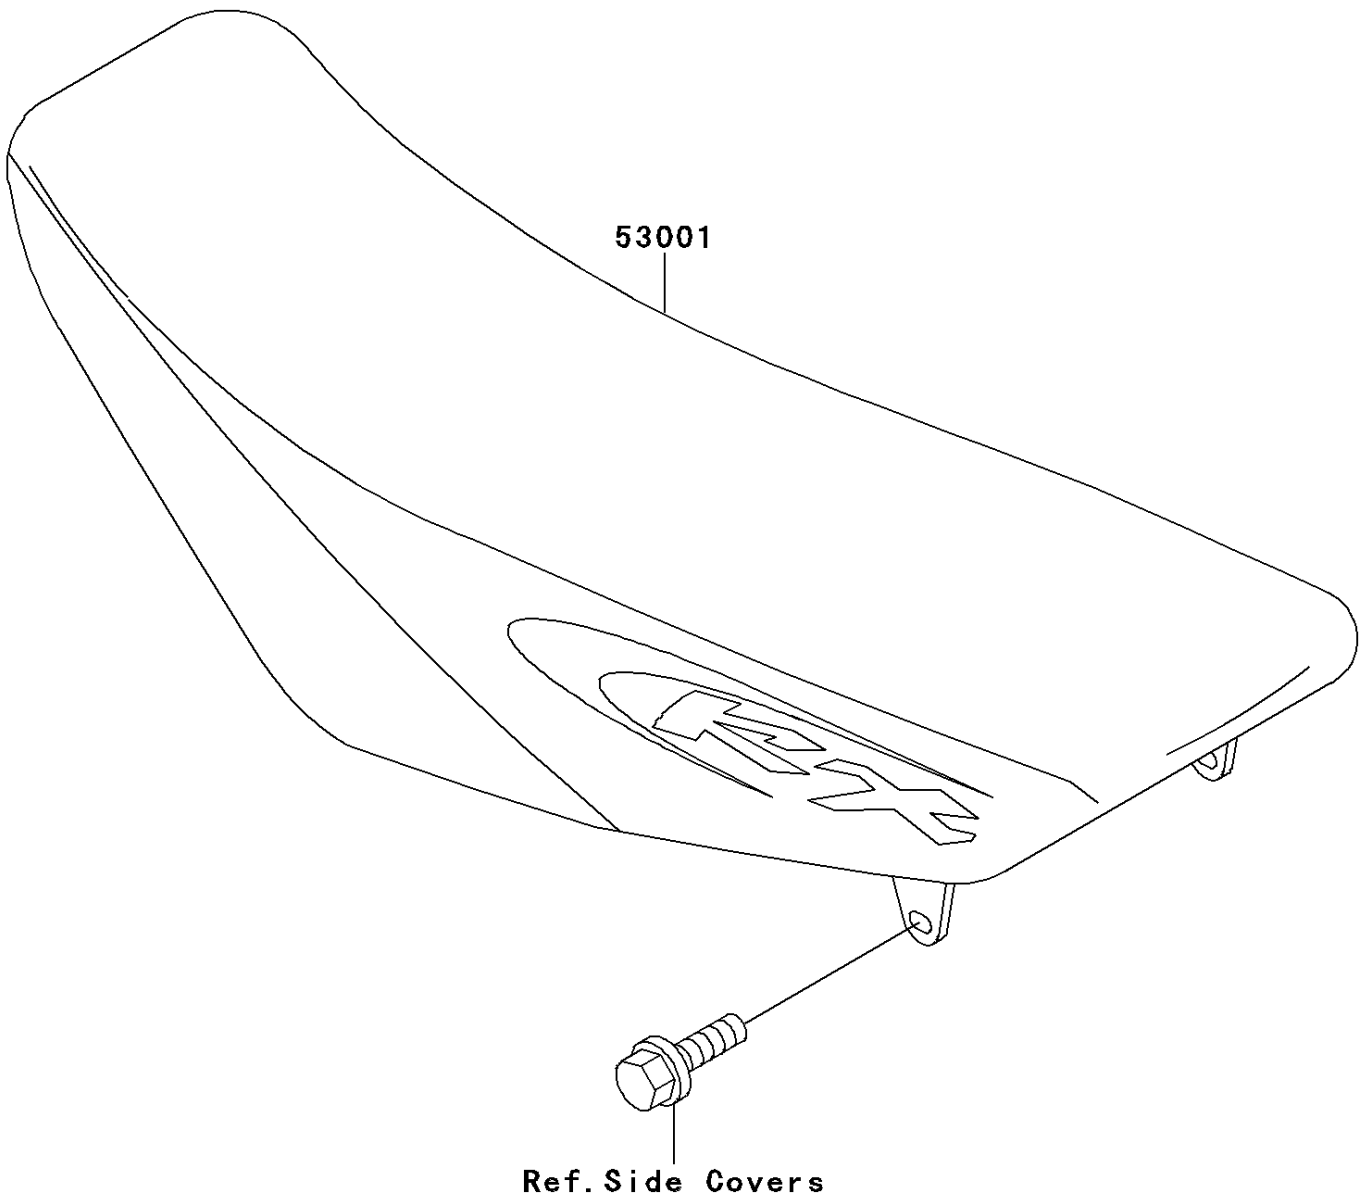

1999 KX80 PARTS DIAGRAM

Seat

F2510

1999 KX80 PARTS LIST

Seat

ITEM NAME	PART NUMBER	QUANTITY
SEAT-ASSY, GREEN/BLACK (Ref # 53001)	53001-1846-MH	1