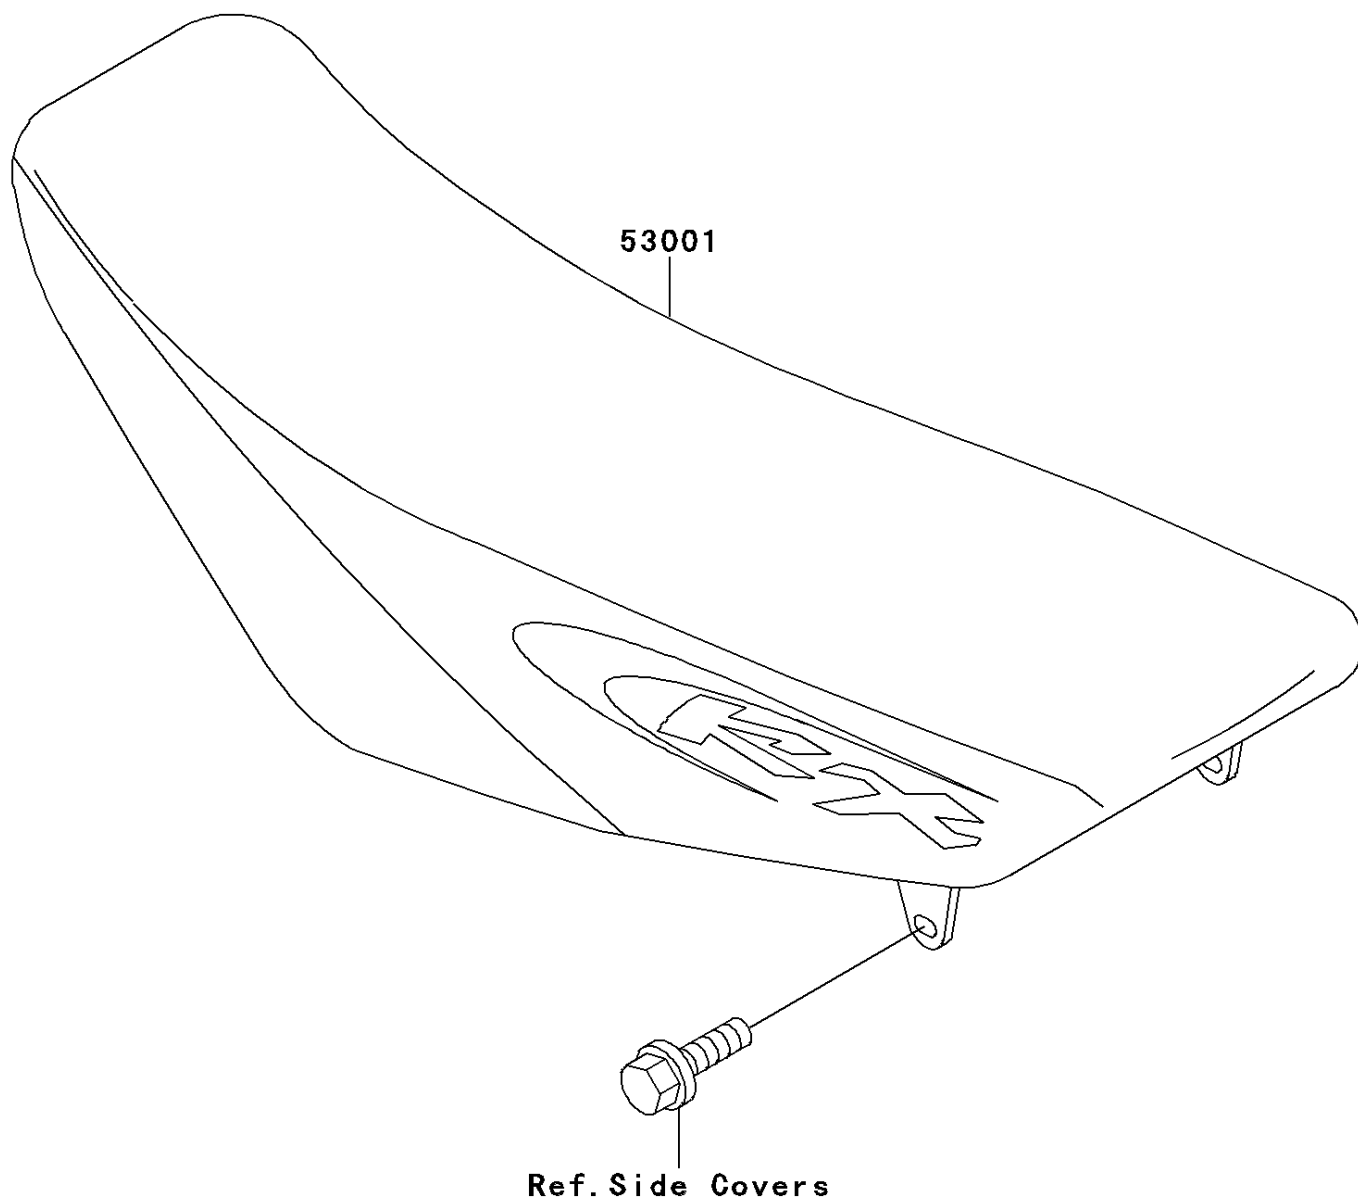

1999 KX80 PARTS DIAGRAM

Seat

F2510

1999 KX80 PARTS LIST

Seat

ITEM NAME	PART NUMBER	QUANTITY
SEAT-ASSY, GREEN/BLACK (Ref # 53001)	53001-1846-MH	1