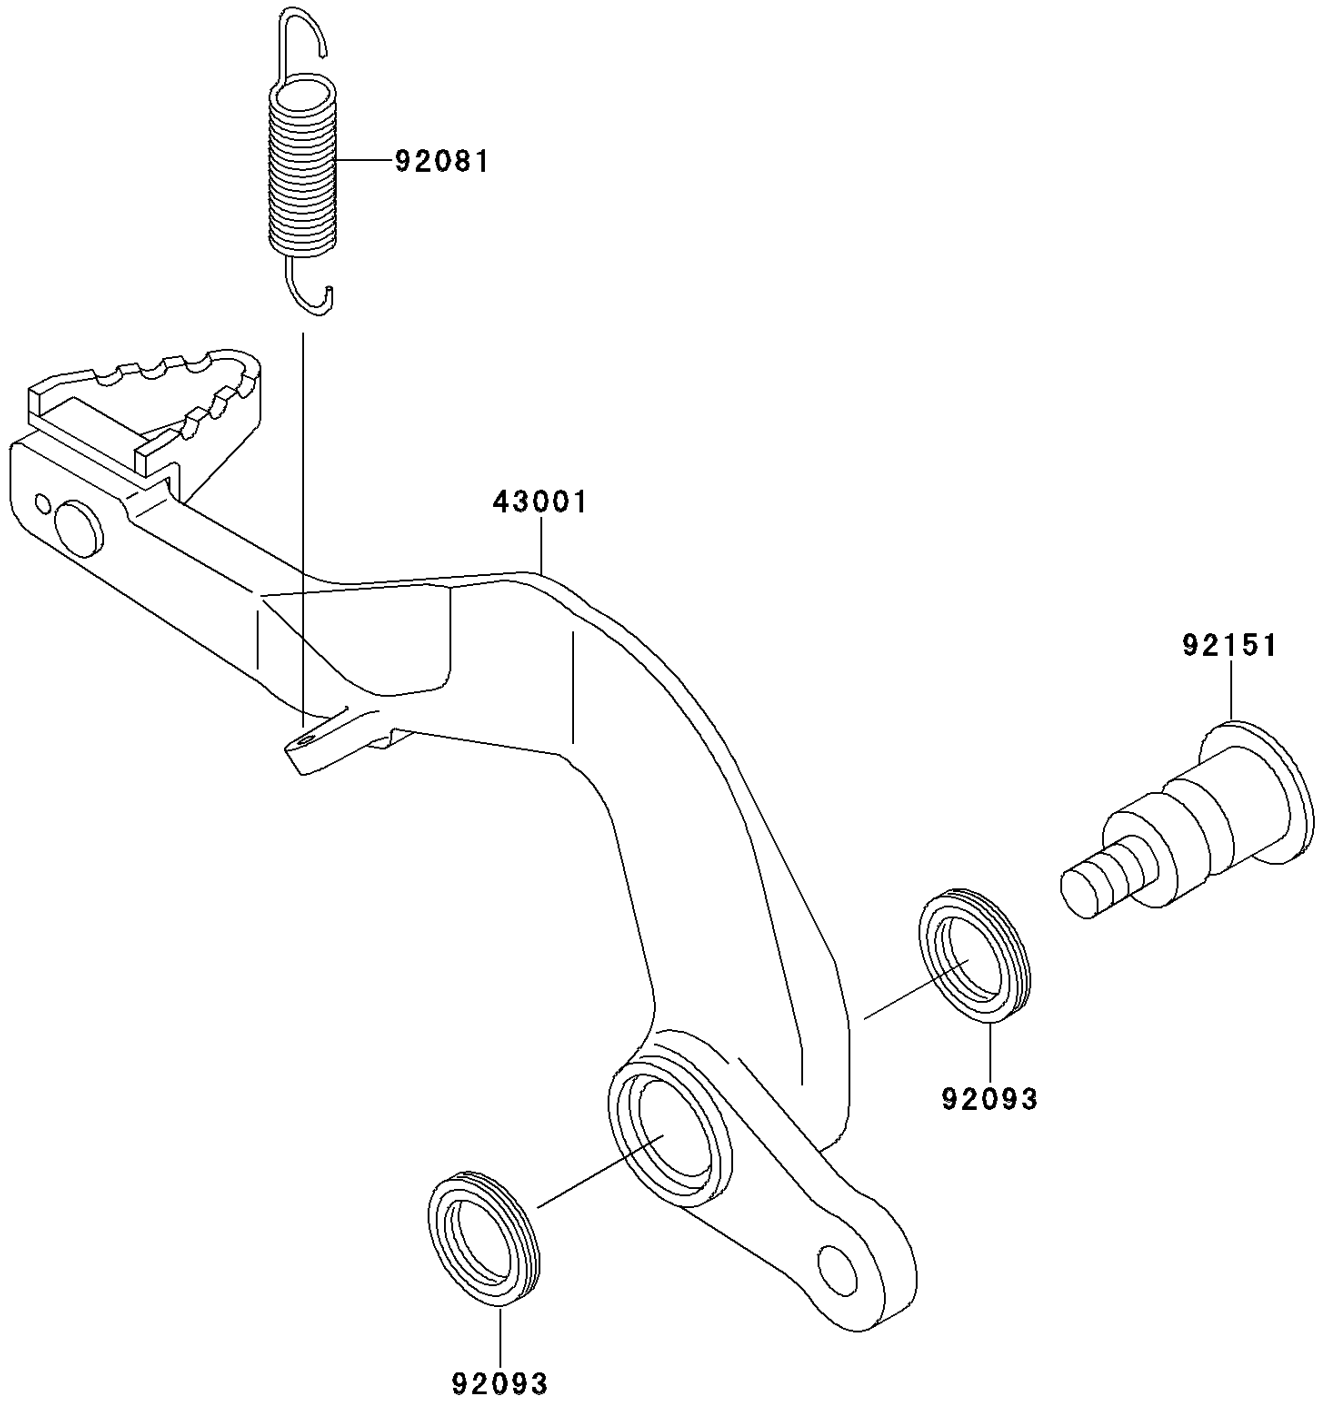

1999 KX80 PARTS DIAGRAM

Brake Pedal

F2260

1999 KX80 PARTS LIST

Brake Pedal

ITEM NAME	PART NUMBER	QUANTITY
LEVER-BRAKE,PEDAL (Ref # 43001)	43001-1389	1
SPRING,BRAKE PEDAL RETURN (Ref # 92081)	92081-1932	1
SEAL,MY15.9X20X2.8 (Ref # 92093)	92093-1433	2
BOLT (Ref # 92151)	92151-1104	1