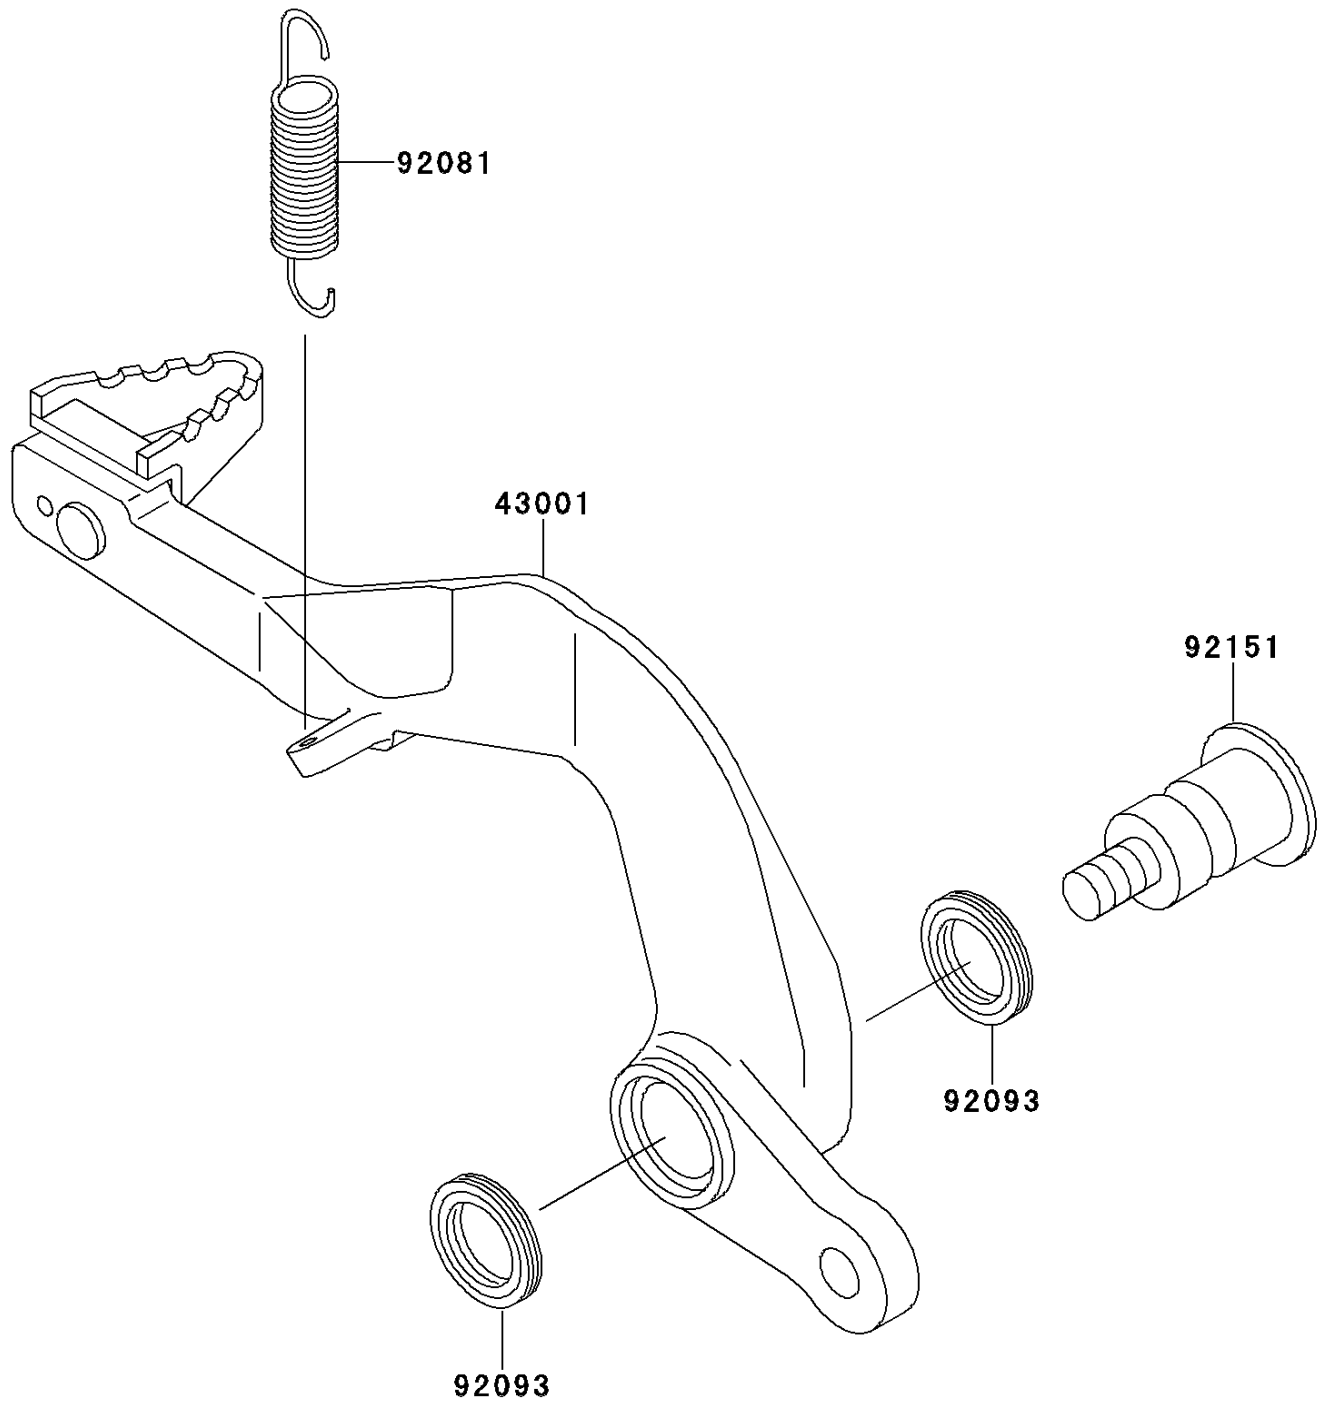

1998 KX80

PARTS DIAGRAM

Brake Pedal

F2260