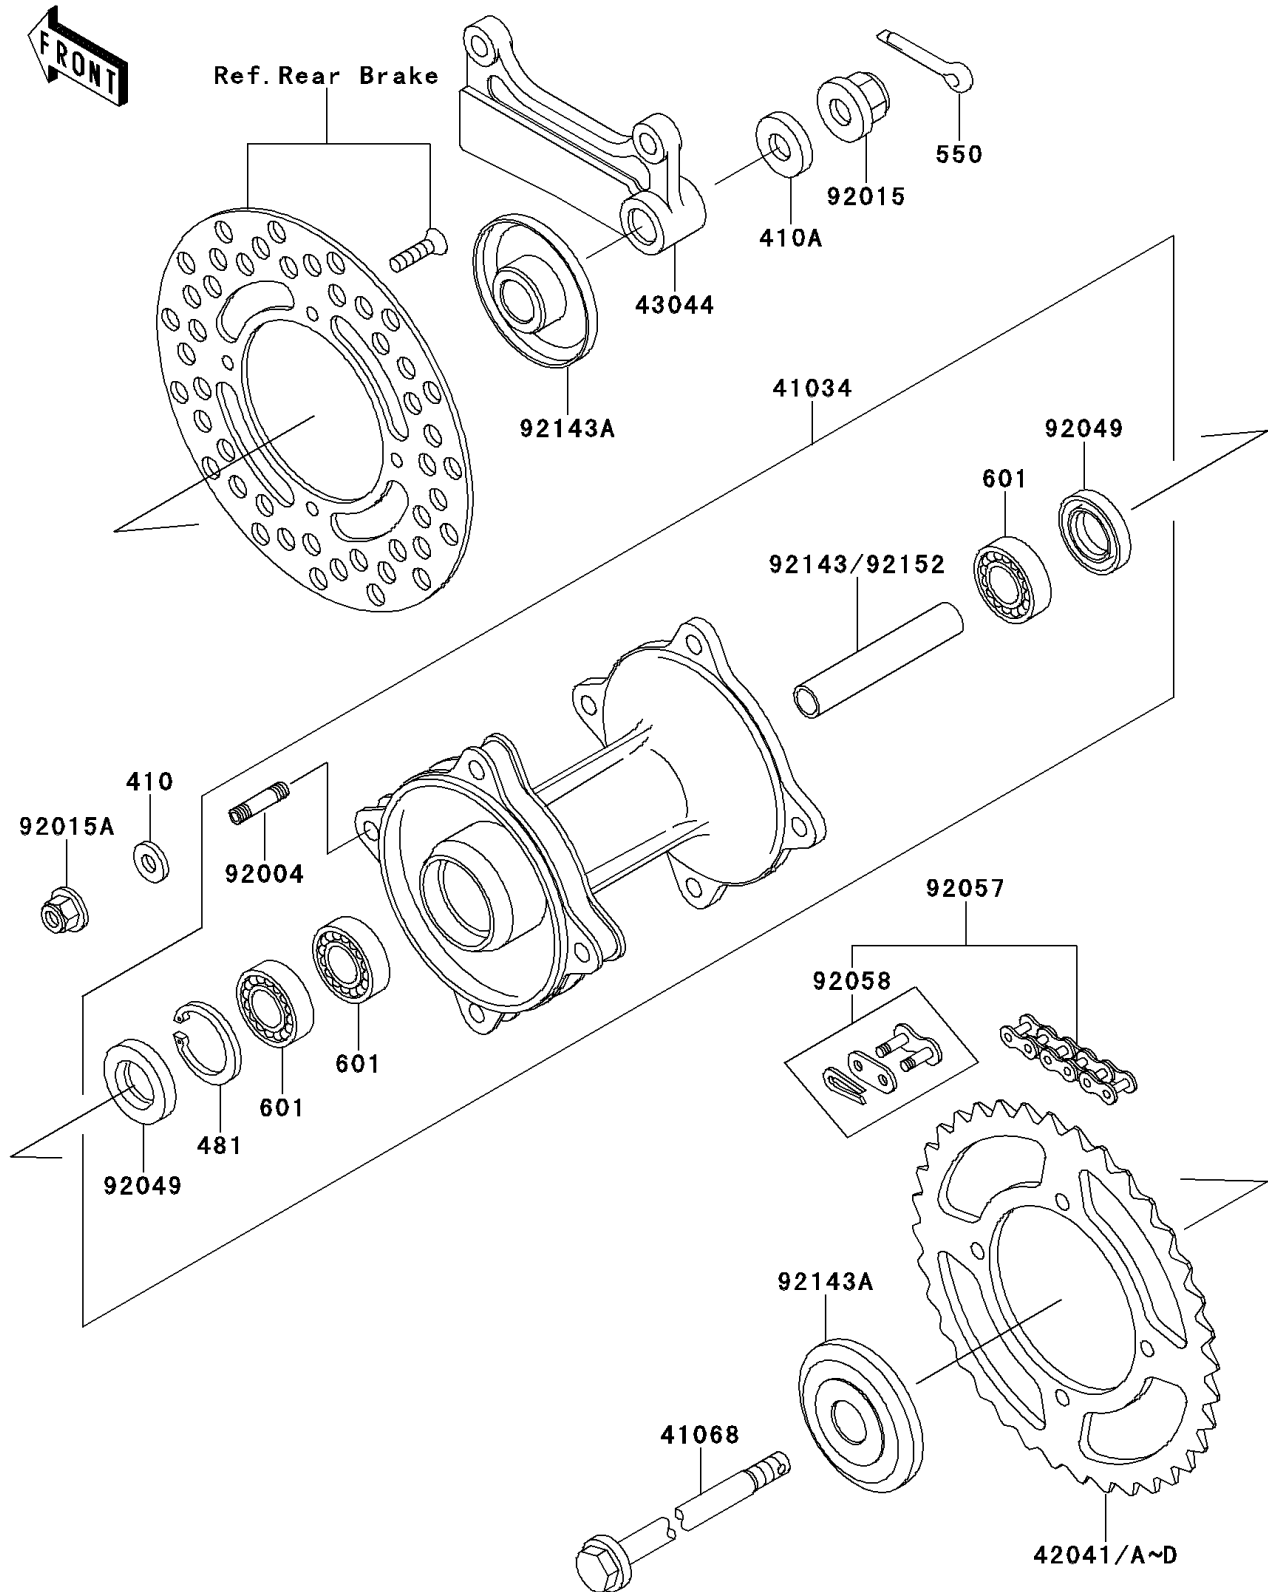

1999 KX80 PARTS DIAGRAM

Rear Hub

F2240

1999 KX80 PARTS LIST

Rear Hub

ITEM NAME	PART NUMBER	QUANTITY
WASHER-PLAIN-SMALL,8MM (Ref # 410)	410B0800	1
WASHER-PLAIN-SMALL,14MM (Ref # 410A)	410B1400	1
CIRCLIP-TYPE-C,35MM (Ref # 481)	481J3500	1
PIN-COTTER,2.5X20 (Ref # 550)	550D2520	1
BEARING-BALL (Ref # 601)	601B6202UU	1
DRUM-ASSY,REAR BRAKE (Ref # 41034)	41034-1276	1
AXLE,RR (Ref # 41068)	41068-1401	1
SPROCKET-HUB,49T (Ref # 42041)	42041-1207	1
SPROCKET-HUB,48T (Ref # 42041A)	42041-1227	1
SPROCKET-HUB,50T (Ref # 42041B)	42041-1228	1
SPROCKET-HUB,51T (Ref # 42041C)	42041-1229	1
SPROCKET-HUB,52T (Ref # 42041D)	42041-1245	1
HOLDER-COMP-CALIPER (Ref # 43044)	43044-1122	1
STUD,8X16 (Ref # 92004)	92004-1183	1
NUT,FLANGED,14MM (Ref # 92015)	92015-1401	1
NUT,8MM (Ref # 92015A)	92015-1432	1
SEAL-OIL (Ref # 92049)	92049-1469	1
CHAIN,DRIVE,DID420DSX120L (Ref # 92057)	92057-1277	1
JOINT-CHAIN (Ref # 92058)	92058-1066	1
COLLAR,RR AXLE,L=12.5 (Ref # 92143A)	92143-1938	1
COLLAR,RR BRAKE DRUM,L=95 (Ref # 92152)	92152-1090	1