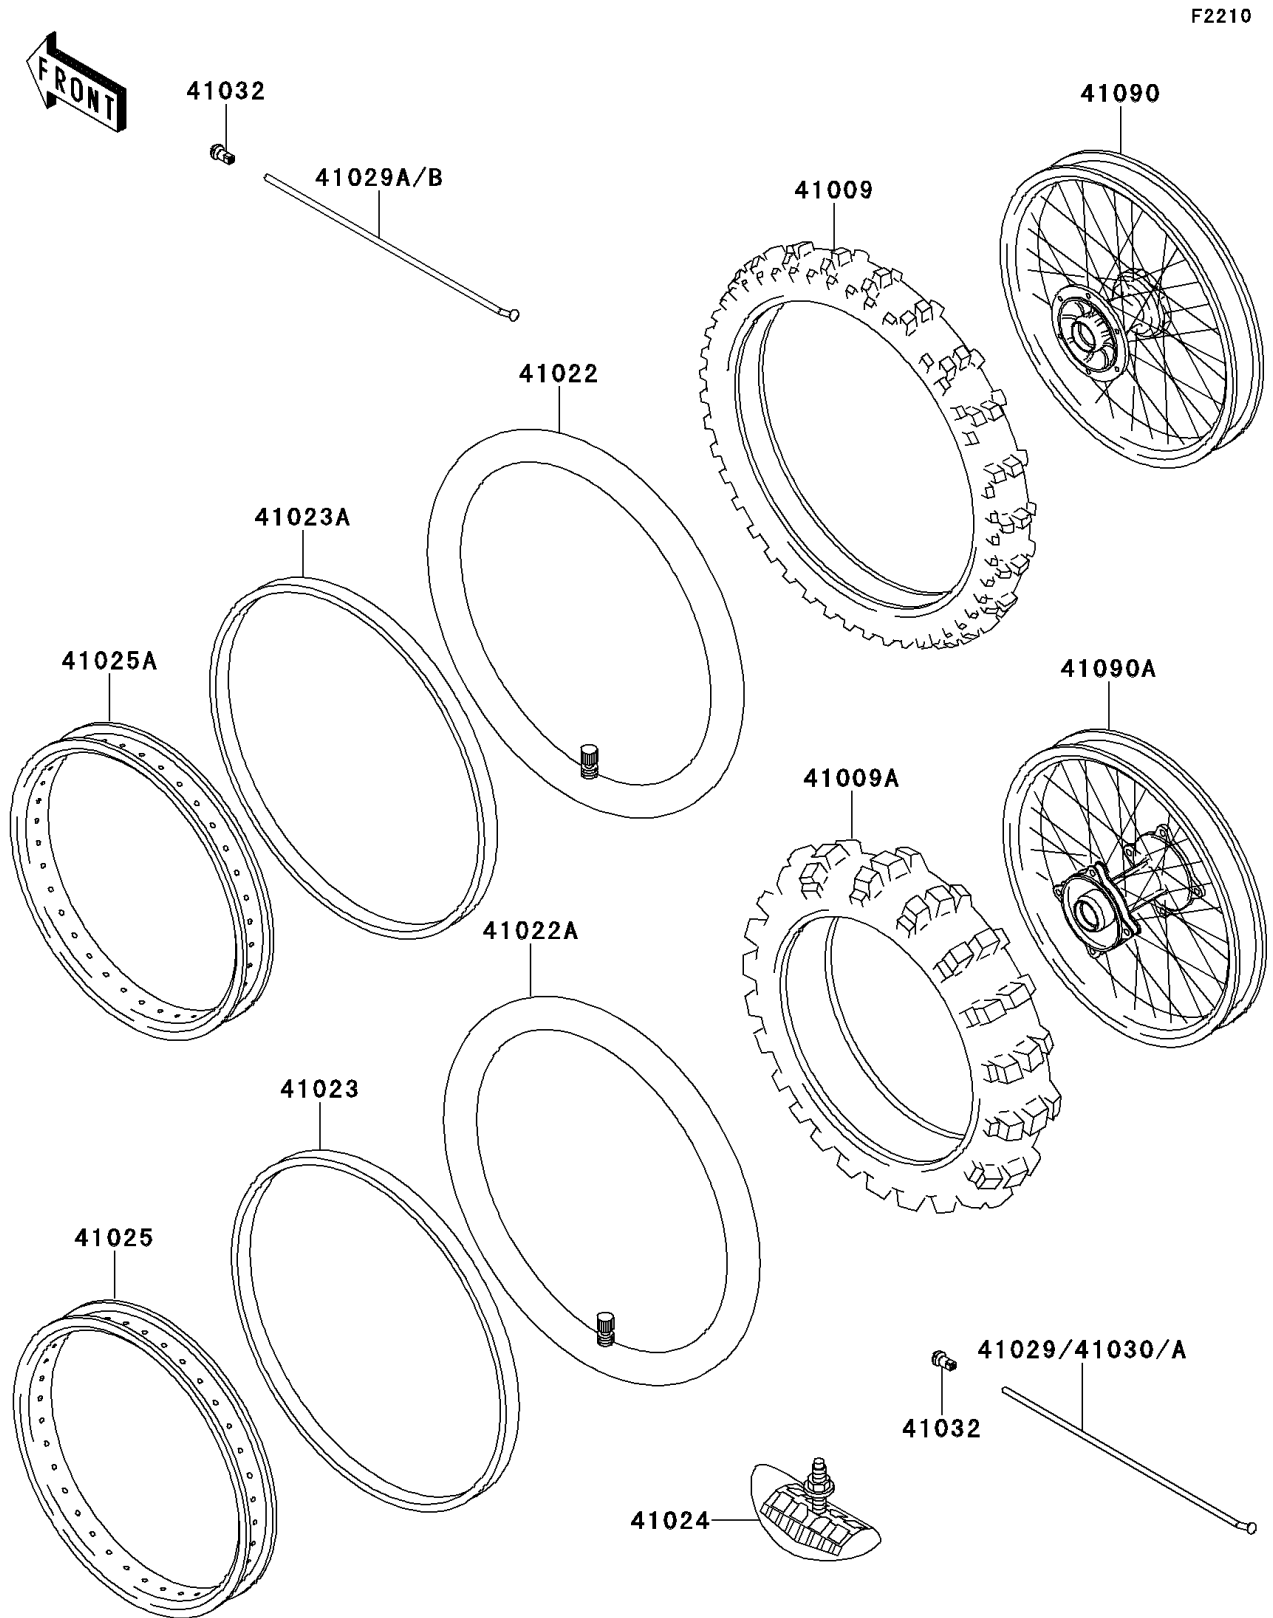

# 1999 KX80 PARTS DIAGRAM

Wheels/Tires

# 1999 KX80 PARTS LIST

## Wheels/Tires

| ITEM NAME                                   | PART NUMBER | QUANTITY |
|---------------------------------------------|-------------|----------|
| TIRE,FR,70/100-17,D737F(D) (Ref # 41009)    | 41009-1205  | 1        |
| TIRE,RR,90/100-14,D737(D) (Ref # 41009A)    | 41009-1206  | 1        |
| TUBE-TIRE,70/100-17(D) (Ref # 41022)        | 41022-1124  | 1        |
| TUBE-TIRE,90/100-14(D) (Ref # 41022A)       | 41022-1125  | 1        |
| BAND-RIM,80/100-14(D) (Ref # 41023)         | 41023-1068  | 1        |
| BAND-RIM,100/90-17(D) (Ref # 41023A)        | 41023-1082  | 1        |
| STOPPER-RIM,1.60-M(DUNLOP) (Ref # 41024)    | 41024-010   | 1        |
| RIM,RR,1.60X14 (Ref # 41025)                | 41025-1345  | 1        |
| RIM,FR,1.40X17 (Ref # 41025A)               | 41025-1357  | 1        |
| SPOKE-INNER,RR,157MMX170D (Ref # 41029)     | 41029-1274  | 14       |
| SPOKE-INNER,FR,RH,187MMX166D (Ref # 41029A) | 41029-1290  | 14       |
| SPOKE-INNER,FR,LH,183MMX166D (Ref # 41029B) | 41029-1291  | 14       |
| SPOKE-OUTER,RR,RH,149MMX172D (Ref # 41030)  | 41030-1150  | 7        |
| SPOKE-OUTER,RR,LH,153MMX172D (Ref # 41030A) | 41030-1160  | 7        |
| NIPPLE-SPOKE (Ref # 41032)                  | 41032-1054  | 56       |
| WHEEL-SUB ASSY,FR (Ref # 41090)             | 41090-1109  | 1        |
| WHEEL-SUB ASSY,RR (Ref # 41090A)            | 41090-1110  | 1        |