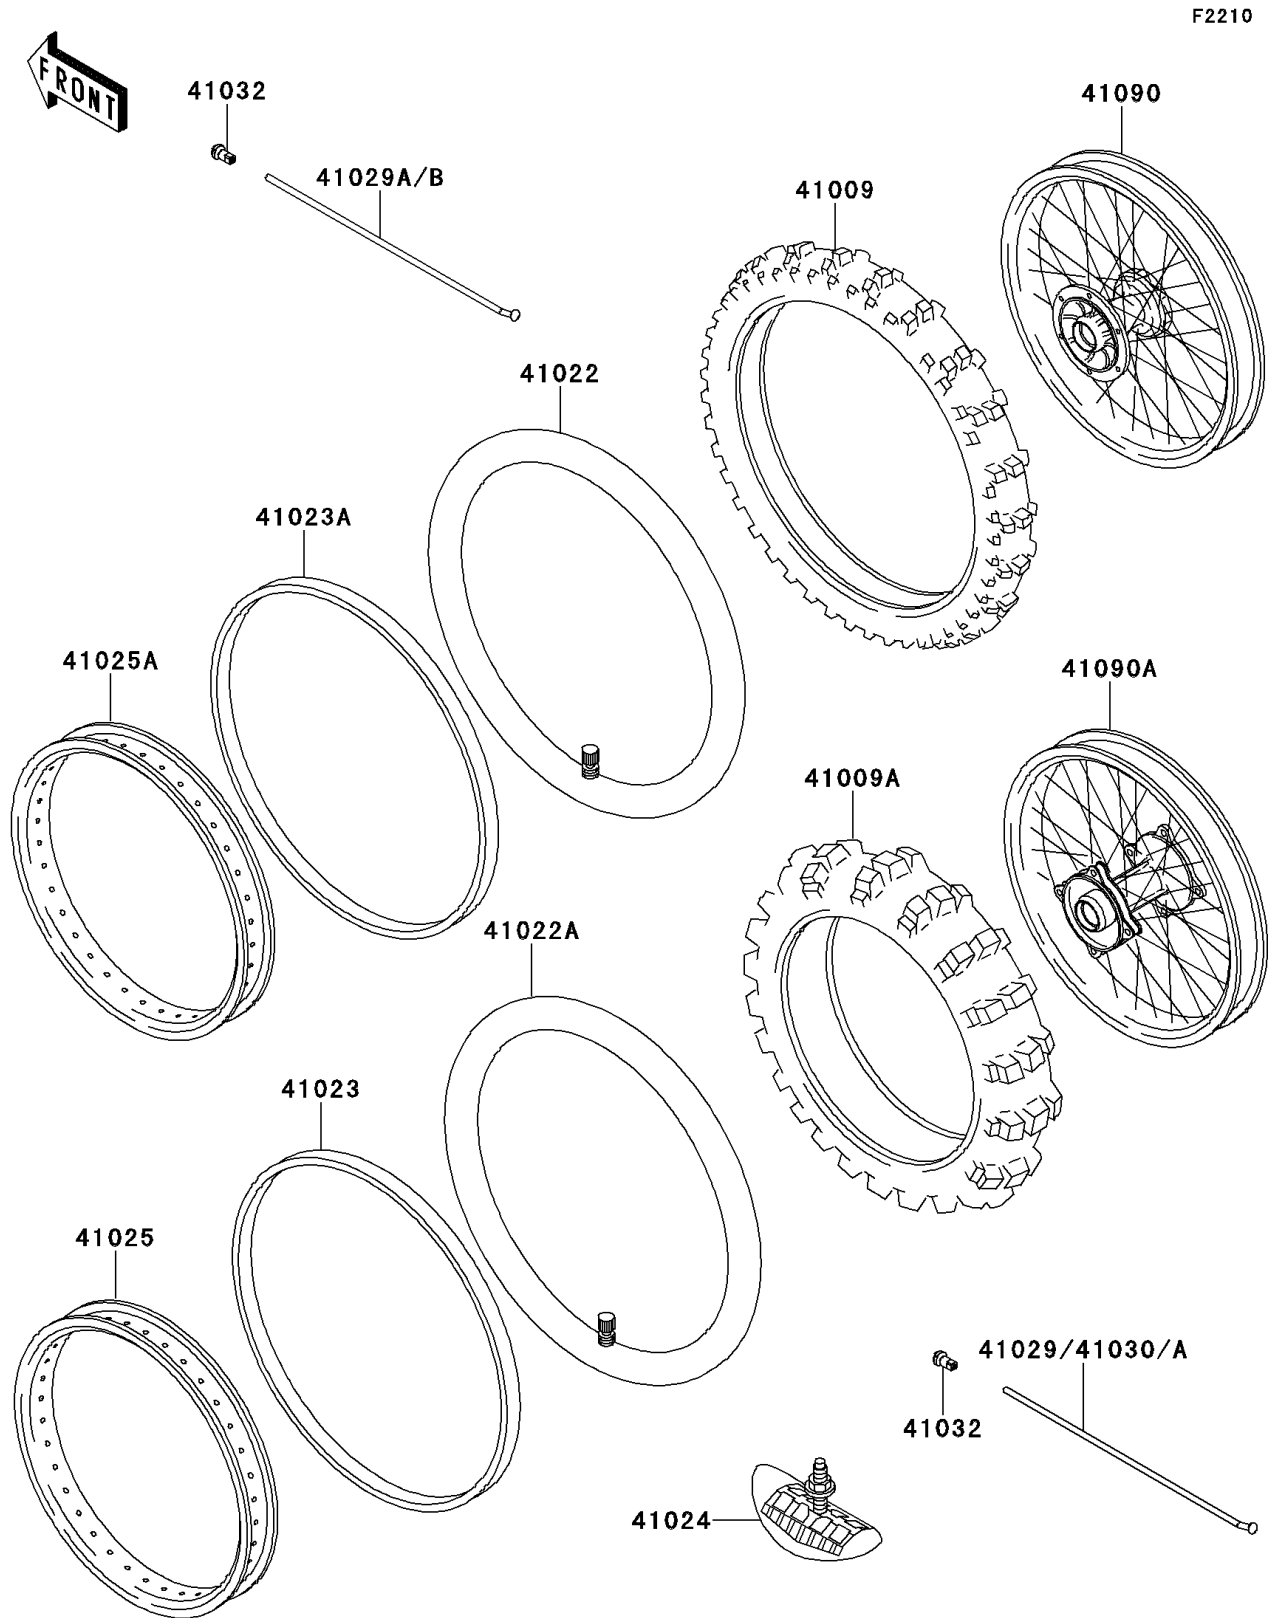

## 1999 KX80 PARTS DIAGRAM

Wheels/Tires

## 1999 KX80 PARTS LIST

Wheels/Tires

ITEM NAME	PART NUMBER	QUANTITY
TIRE,FR,70/100-17,D737F(D) (Ref # 41009)	41009-1205	1
TIRE,RR,90/100-14,D737(D) (Ref # 41009A)	41009-1206	1
TUBE-TIRE,70/100-17(D) (Ref # 41022)	41022-1124	1
TUBE-TIRE,90/100-14(D) (Ref # 41022A)	41022-1125	1
BAND-RIM,80/100-14(D) (Ref # 41023)	41023-1068	1
BAND-RIM,100/90-17(D) (Ref # 41023A)	41023-1082	1
STOPPER-RIM,1.60-M(DUNLOP) (Ref # 41024)	41024-010	1
RIM,RR,1.60X14 (Ref # 41025)	41025-1345	1
RIM,FR,1.40X17 (Ref # 41025A)	41025-1357	1
SPOKE-INNER,RR,157MMX170D (Ref # 41029)	41029-1274	1
SPOKE-INNER,FR,RH,187MMX166D (Ref # 41029A)	41029-1290	1
SPOKE-INNER,FR,LH,183MMX166D (Ref # 41029B)	41029-1291	1
SPOKE-OUTER,RR,RH,149MMX172D (Ref # 41030)	41030-1150	1
SPOKE-OUTER,RR,LH,153MMX172D (Ref # 41030A)	41030-1160	1
NIPPLE-SPOKE (Ref # 41032)	41032-1054	1
WHEEL-SUB ASSY,FR (Ref # 41090)	41090-1109	1
WHEEL-SUB ASSY,RR (Ref # 41090A)	41090-1110	1