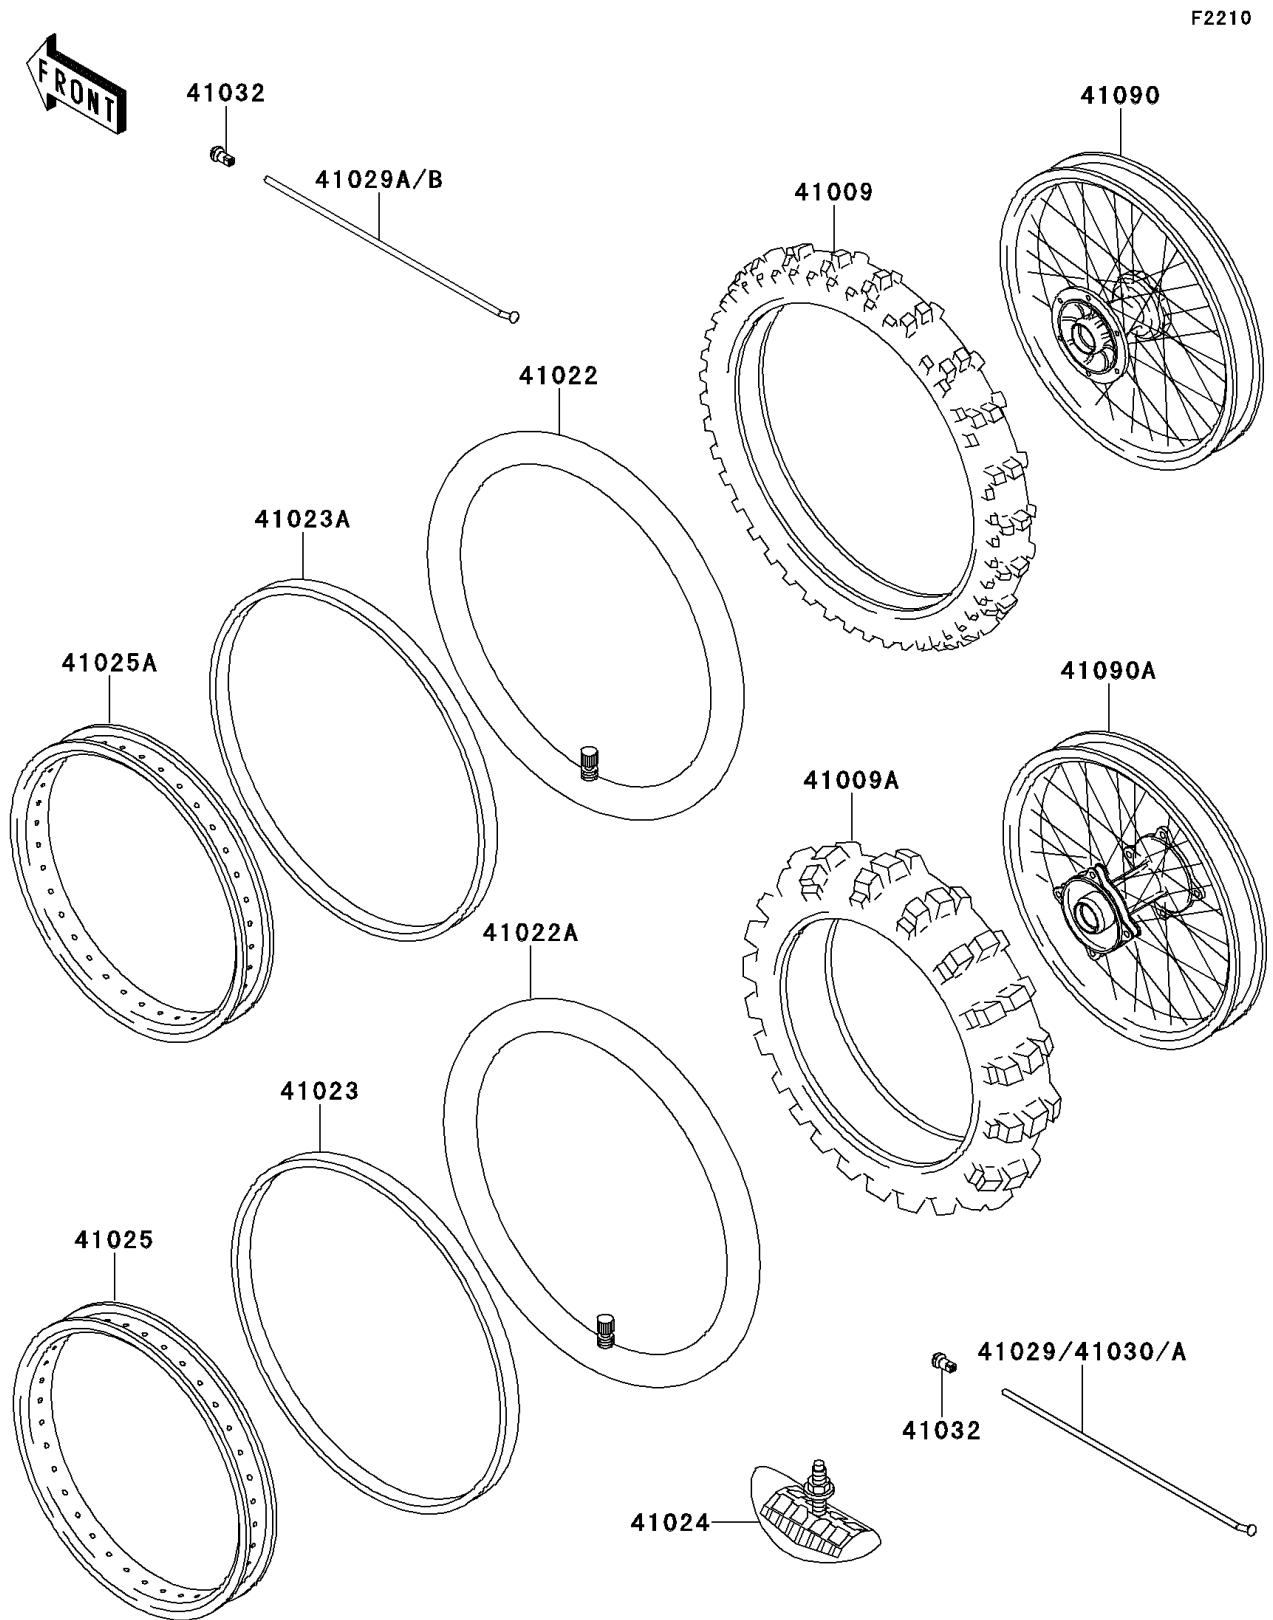

# 1998 KX80 PARTS DIAGRAM

Wheels/Tires

# 1998 KX80 PARTS LIST

## Wheels/Tires

ITEM NAME	PART NUMBER	QUANTITY
TIRE,FR,70/100-17,D737F(D) (Ref # 41009)	41009-1205	1
TIRE,RR,90/100-14,D737(D) (Ref # 41009A)	41009-1206	1
TUBE-TIRE,70/100-17(D) (Ref # 41022)	41022-1124	1
TUBE-TIRE,90/100-14(D) (Ref # 41022A)	41022-1125	1
BAND-RIM,80/100-14(D) (Ref # 41023)	41023-1068	1
BAND-RIM,100/90-17(D) (Ref # 41023A)	41023-1082	1
STOPPER-RIM,1.60-M(DUNLOP) (Ref # 41024)	41024-010	1
RIM,RR,1.60X14 (Ref # 41025)	41025-1345	1
RIM,FR,1.40X17 (Ref # 41025A)	41025-1357	1
SPOKE-INNER,RR,157MMX170D (Ref # 41029)	41029-1274	14
SPOKE-INNER,FR,RH,187MMX166D (Ref # 41029A)	41029-1290	14
SPOKE-INNER,FR,LH,183MMX166D (Ref # 41029B)	41029-1291	14
SPOKE-OUTER,RR,RH,149MMX172D (Ref # 41030)	41030-1150	7
SPOKE-OUTER,RR,LH,153MMX172D (Ref # 41030A)	41030-1160	7
NIPPLE-SPOKE (Ref # 41032)	41032-1054	56
WHEEL-SUB ASSY,FR (Ref # 41090)	41090-1109	1
WHEEL-SUB ASSY,RR (Ref # 41090A)	41090-1110	1