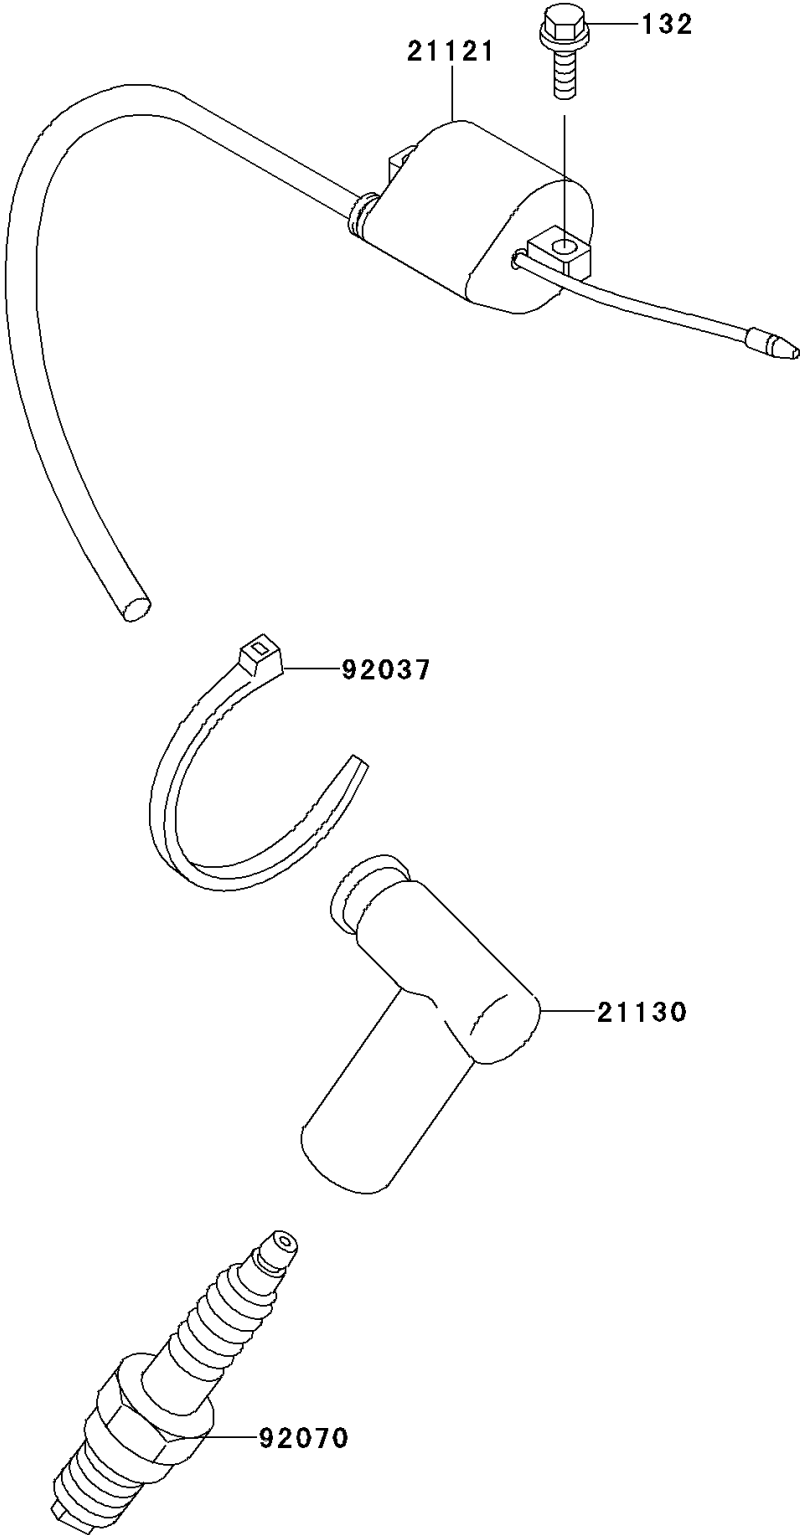

## 1999 KX80 PARTS DIAGRAM

Ignition System

E1830

## 1999 KX80 PARTS LIST

Ignition System

ITEM NAME	PART NUMBER	QUANTITY
BOLT-FLANGED-SMALL (Ref # 132)	132G0616	1
COIL-IGNITION (Ref # 21121)	21121-1205	1
CAP-SPARK PLUG (Ref # 21130)	21130-1062	1
CLAMP (Ref # 92037)	92037-1173	1
PLUG-SPARK,R6252K-105NGK,SOLID (Ref # 92070)	92070-1241	1