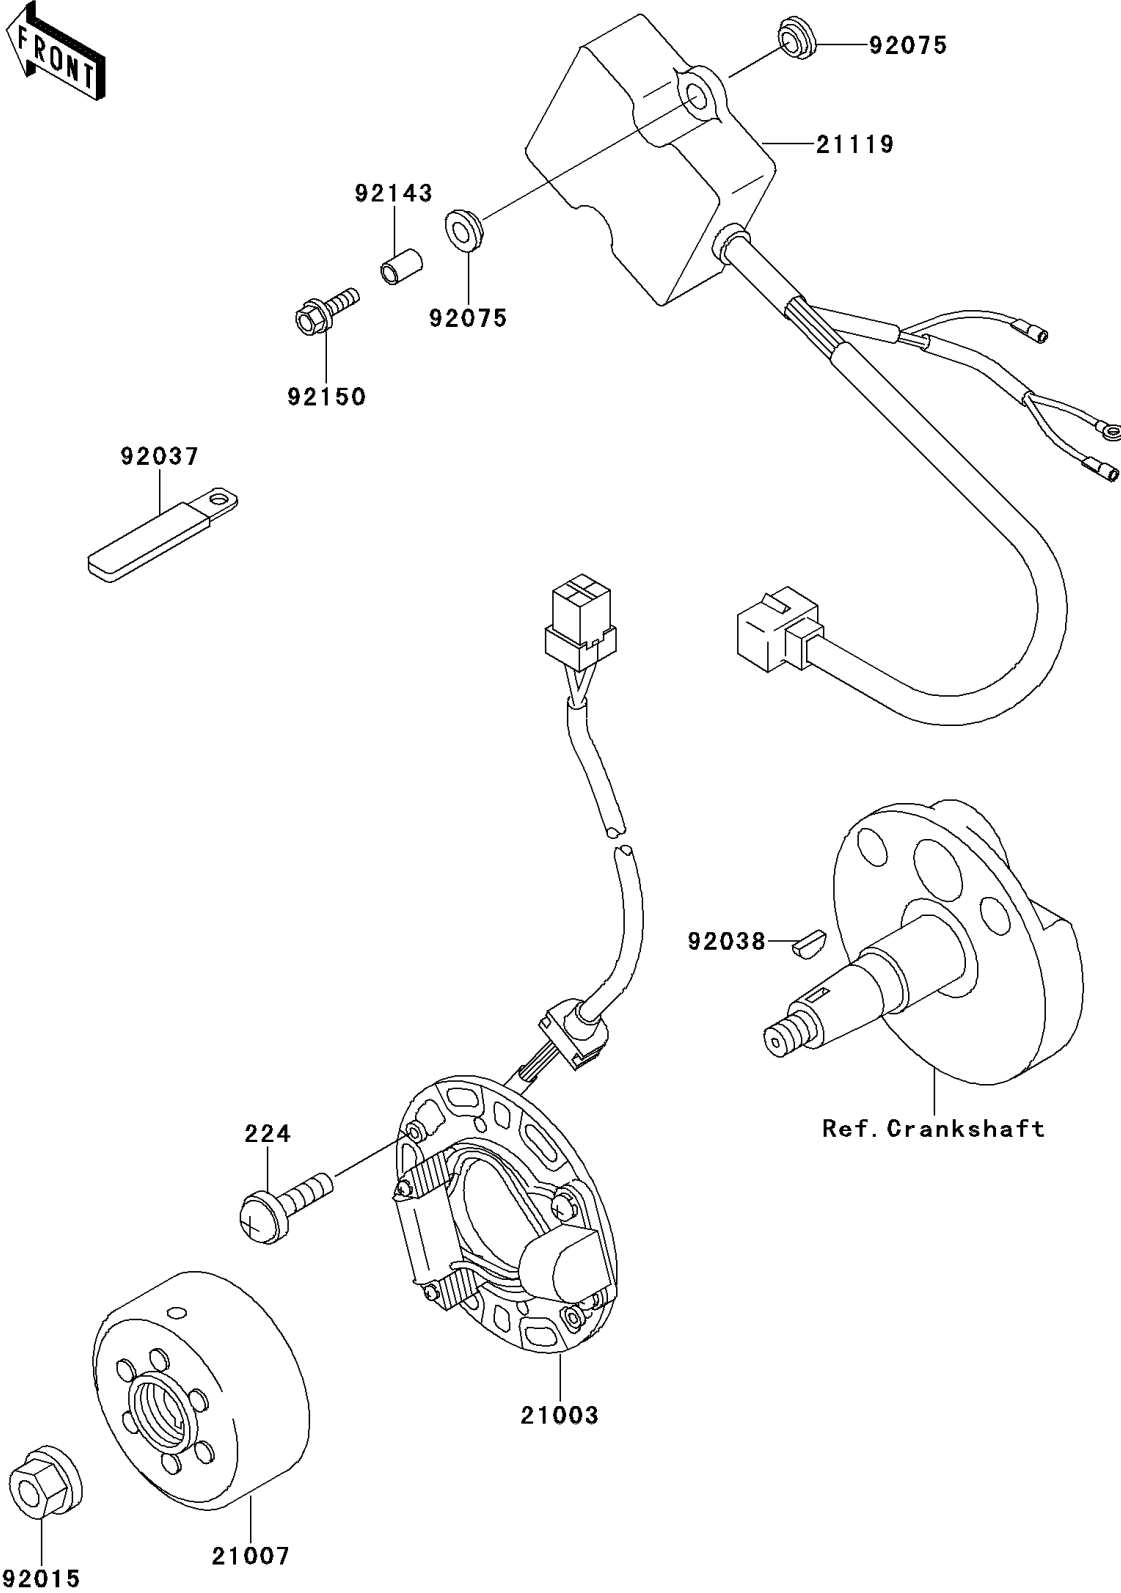

2000 KX80 PARTS DIAGRAM

Generator

E1810

2000 KX80 PARTS LIST

Generator

ITEM NAME	PART NUMBER	QUANTITY
SCREW-PAN-WP-CROS (Ref # 224)	224B0614	2
STATOR (Ref # 21003)	21003-1317	1
ROTOR,MAGNETO (Ref # 21007)	21007-1239	1
IGNITER (Ref # 21119)	21119-1498	1
NUT,FLANGED,10MM (Ref # 92015)	92015-077	1
CLAMP,WIRING HARNESS,L=60 (Ref # 92037)	92037-1069	1
KEY,WOODRUFF (Ref # 92038)	92038-001	1
DAMPER,8MM (Ref # 92075)	92075-1138	4
COLLAR,6X8.5X13 (Ref # 92143)	92143-3715	2
BOLT,6X20 (Ref # 92150)	92150-1339	2