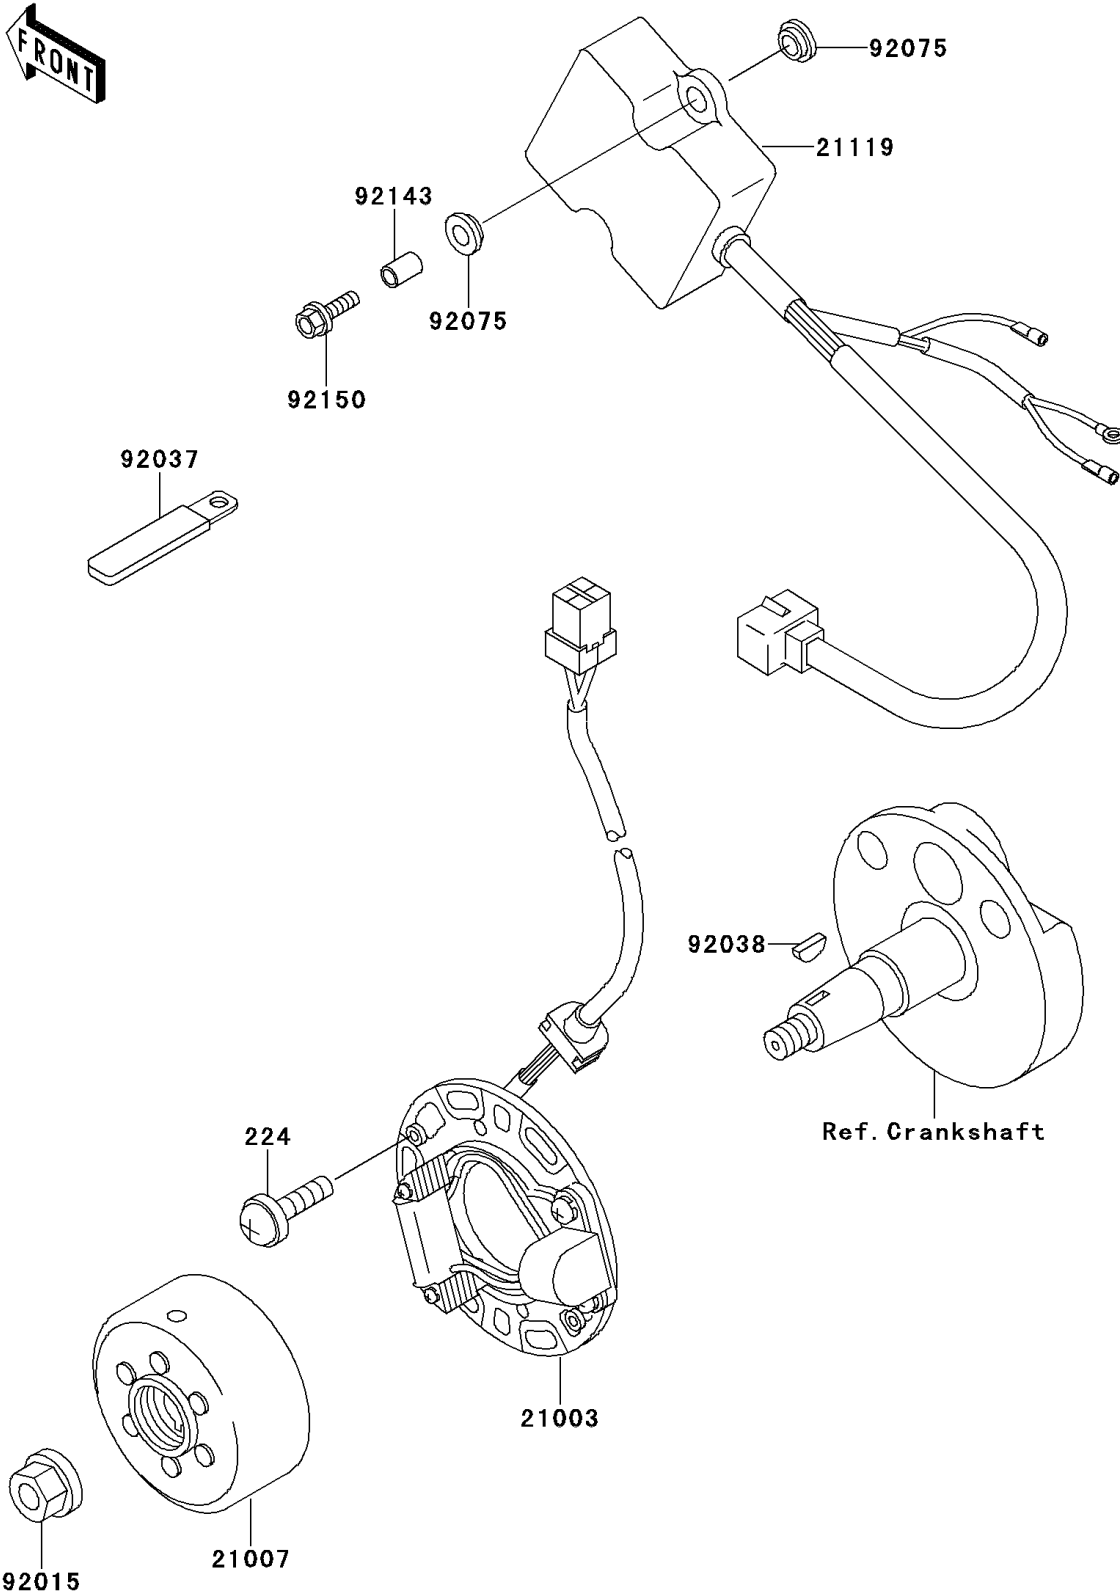

# 1999 KX80 PARTS DIAGRAM

Generator

E1810

# 1999 KX80 PARTS LIST

## Generator

ITEM NAME	PART NUMBER	QUANTITY
SCREW-PAN-WP-CROS (Ref # 224)	224B0614	2
STATOR (Ref # 21003)	21003-1317	1
ROTOR,MAGNETO (Ref # 21007)	21007-1239	1
IGNITER (Ref # 21119)	21119-1498	1
NUT,FLANGED,10MM (Ref # 92015)	92015-077	1
CLAMP,WIRING HARNESS,L=60 (Ref # 92037)	92037-1069	1
KEY,WOODRUFF (Ref # 92038)	92038-001	1
DAMPER,8MM (Ref # 92075)	92075-1138	4
COLLAR,6X8.5X13 (Ref # 92143)	92143-3715	2
BOLT,6X20 (Ref # 92150)	92150-1339	2