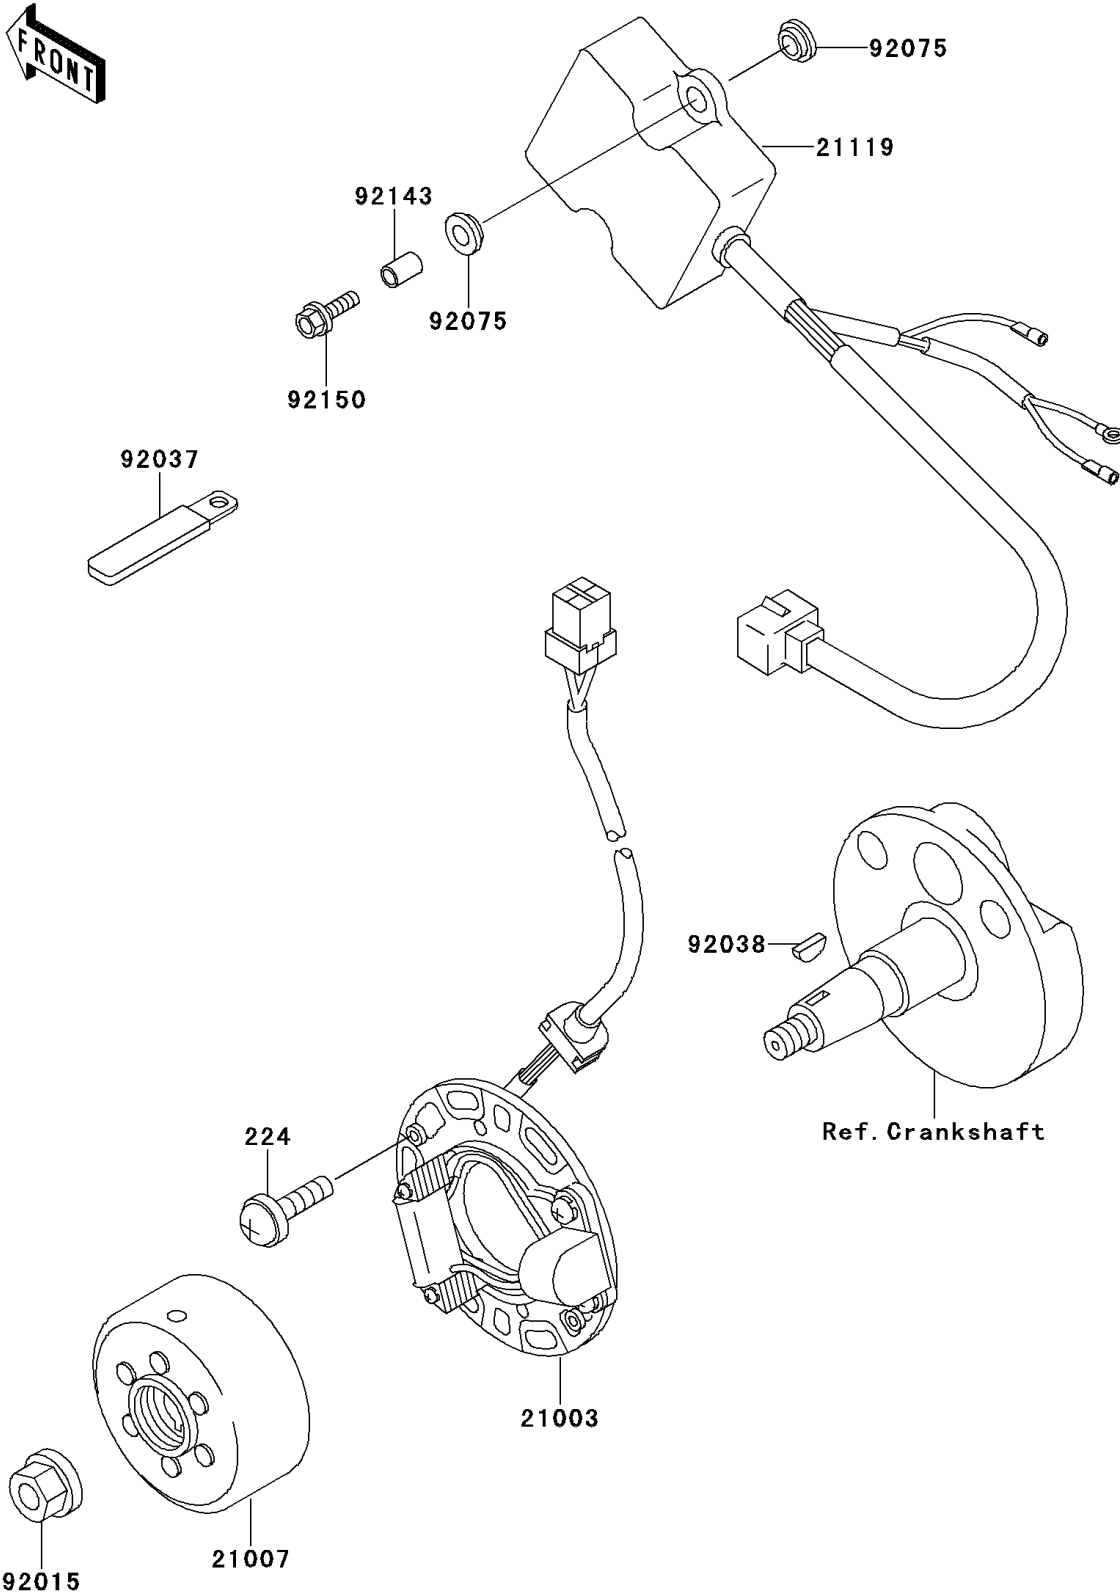

1999 KX80 PARTS DIAGRAM

Generator

E1810

1999 KX80 PARTS LIST

Generator

ITEM NAME	PART NUMBER	QUANTITY
SCREW-PAN-WP-CROS (Ref # 224)	224B0614	1
STATOR (Ref # 21003)	21003-1317	1
ROTOR,MAGNETO (Ref # 21007)	21007-1239	1
IGNITER (Ref # 21119)	21119-1498	1
NUT,FLANGED,10MM (Ref # 92015)	92015-077	1
CLAMP,WIRING HARNESS,L=60 (Ref # 92037)	92037-1069	1
KEY,WOODRUFF (Ref # 92038)	92038-001	1
DAMPER,8MM (Ref # 92075)	92075-1138	1
COLLAR,6X8.5X13 (Ref # 92143)	92143-3715	1
BOLT,6X20 (Ref # 92150)	92150-1339	1