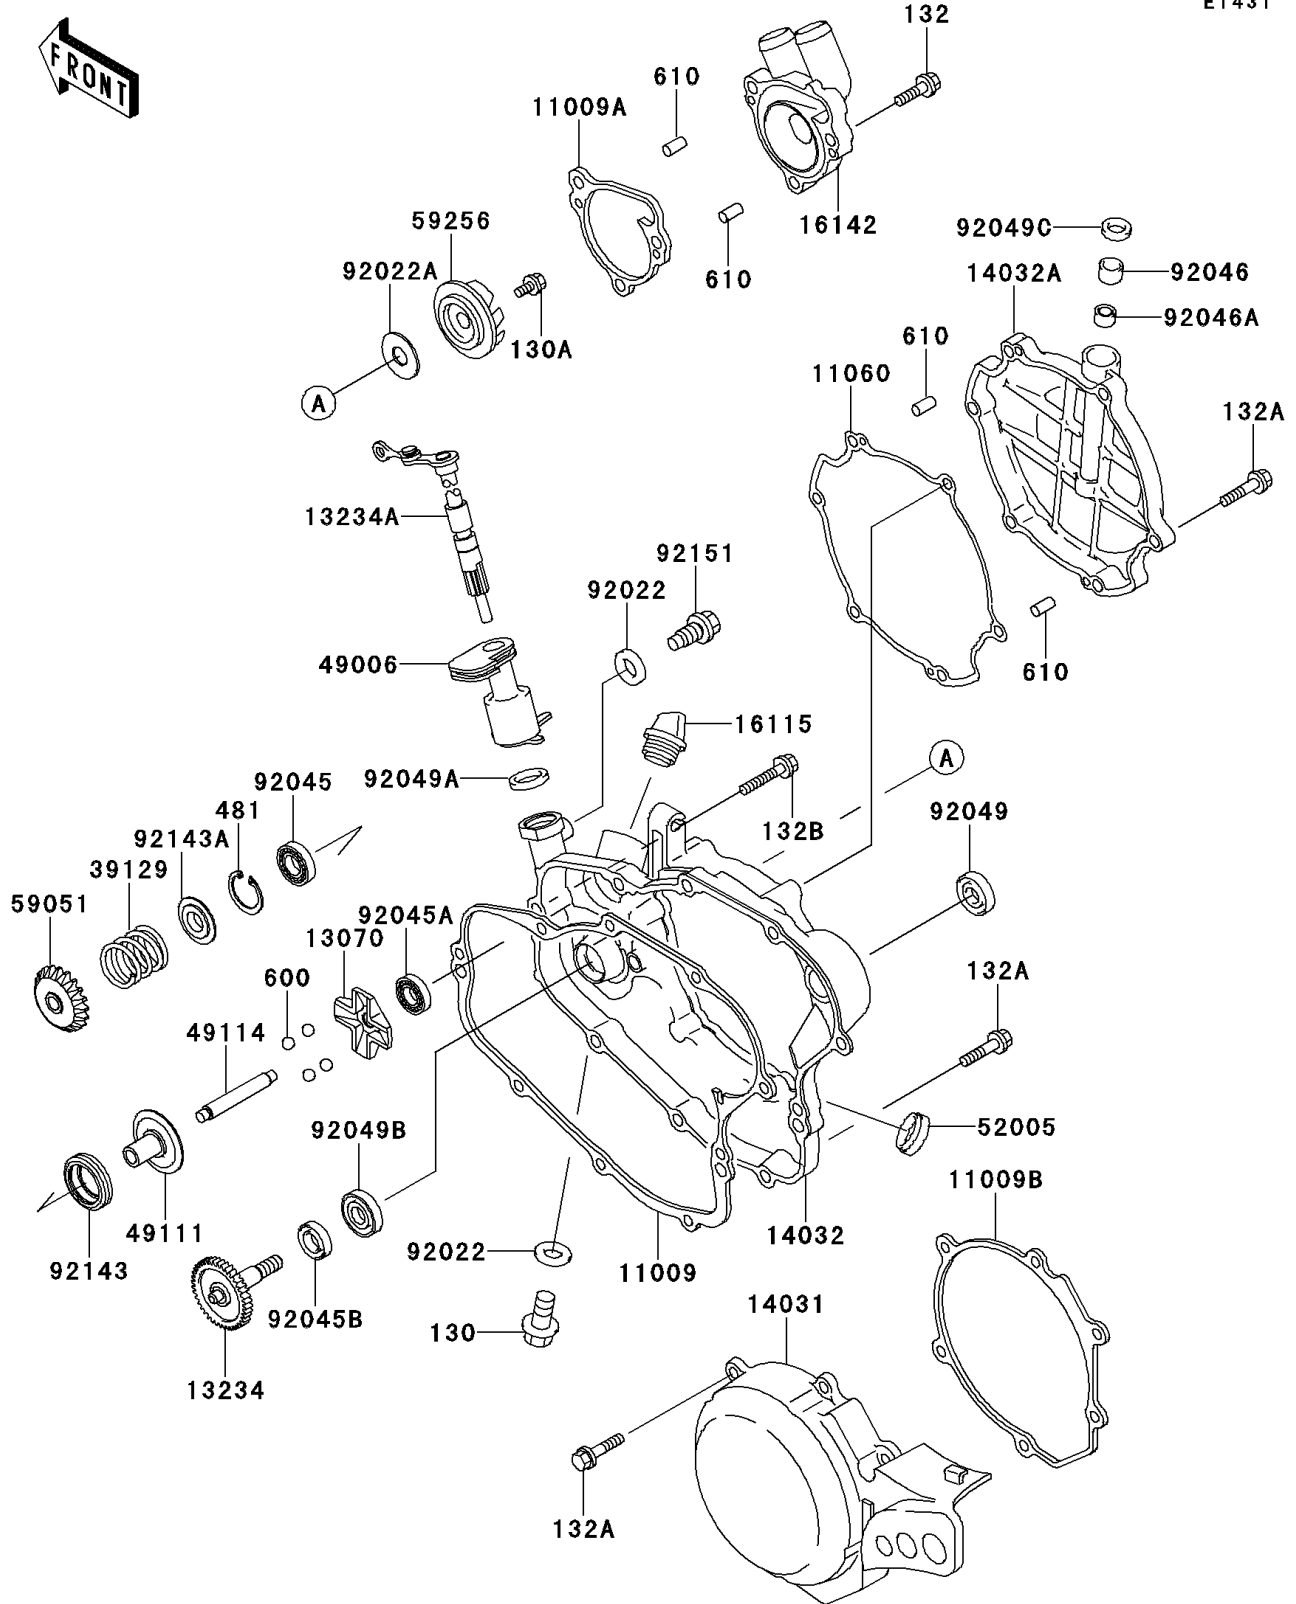

## 1999 KX80 PARTS DIAGRAM

Engine Cover(s)

E1431

## 1999 KX80 PARTS LIST

Engine Cover(s)

ITEM NAME	PART NUMBER	QUANTITY
BOLT-FLANGED,6X8 (Ref # 130)	130B0608	1
BOLT-FLANGED (Ref # 130A)	130P0510	1
BOLT-FLANGED-SMALL (Ref # 132)	132G0620	1
BOLT-FLANGED-SMALL (Ref # 132A)	132G0625	1
BOLT-FLANGED-SMALL (Ref # 132B)	132G0630	1
CIRCLIP (Ref # 481)	481J2400	1
BALL-STEEL,5/16" (Ref # 600)	600A1000	1
GASKET,CLUTCH COVER (Ref # 11009)	11009-1971	1
GASKET,PUMP COVER (Ref # 11009A)	11009-1972	1
GASKET,GENERATOR COVER (Ref # 11009B)	11009-1973	1
GASKET,CLUTCH COVER (Ref # 11060)	11060-1795	1
GUIDE,GOVERNOR (Ref # 13070)	13070-1309	1
SHAFT-COMP,WATER PUMP (Ref # 13234)	13234-1103	1
SHAFT-COMP,GOVERNOR (Ref # 13234A)	13234-1104	1
COVER-GENERATOR (Ref # 14031)	14031-1241	1
COVER-CLUTCH,INSIDE (Ref # 14032)	14032-1462	1
COVER-CLUTCH,OUTSIDE (Ref # 14032A)	14032-1463	1
CAP-OIL FILLER (Ref # 16115)	16115-018	1
COVER-PUMP,WATER (Ref # 16142)	16142-1144	1
SPRING-GOVERNOR (Ref # 39129)	39129-1009	1
BOOT,GOVERNOR (Ref # 49006)	49006-1313	1
HOLDER-GOVERNOR WEIGHT (Ref # 49111)	49111-1059	1
SHAFT-GOVERNOR (Ref # 49114)	49114-1092	1
GAUGE,OIL LEVEL (Ref # 52005)	52005-1055	1
GEAR-SPUR,GOVERNOR (Ref # 59051)	59051-1331	1
IMPELLER (Ref # 59256)	59256-1064	1
WASHER,6.1X12X1 (Ref # 92022)	92022-077	1
WASHER,5.2X13X1 (Ref # 92022A)	92022-1380	1
BEARING-BALL,6901 (Ref # 92045)	92045-1246	1

## 1999 KX80 PARTS LIST

Engine Cover(s)

ITEM NAME	PART NUMBER	QUANTITY
BEARING-BALL,626MC3 (Ref # 92045A)	92045-1304	1
BEARING-BALL,608MC3 (Ref # 92045B)	92045-1305	1
BEARING-NEEDLE,HK1010 (Ref # 92046)	92046-1160	1
BEARING-NEEDLE,6BTM109 (Ref # 92046A)	92046-1217	1
SEAL-OIL,SB16244 (Ref # 92049)	92049-002	1
SEAL-OIL (Ref # 92049A)	92049-1262	1
SEAL-OIL,MHSD8X18X10J-1 (Ref # 92049B)	92049-1366	1
SEAL-OIL,BG1408F0 (Ref # 92049C)	92049-1414	1
COLLAR (Ref # 92143)	92143-1932	1
COLLAR (Ref # 92143A)	92143-1933	1
BOLT (Ref # 92151)	92151-1180	1
ROLLER,4X8 (Ref # 610)	610A0408	1