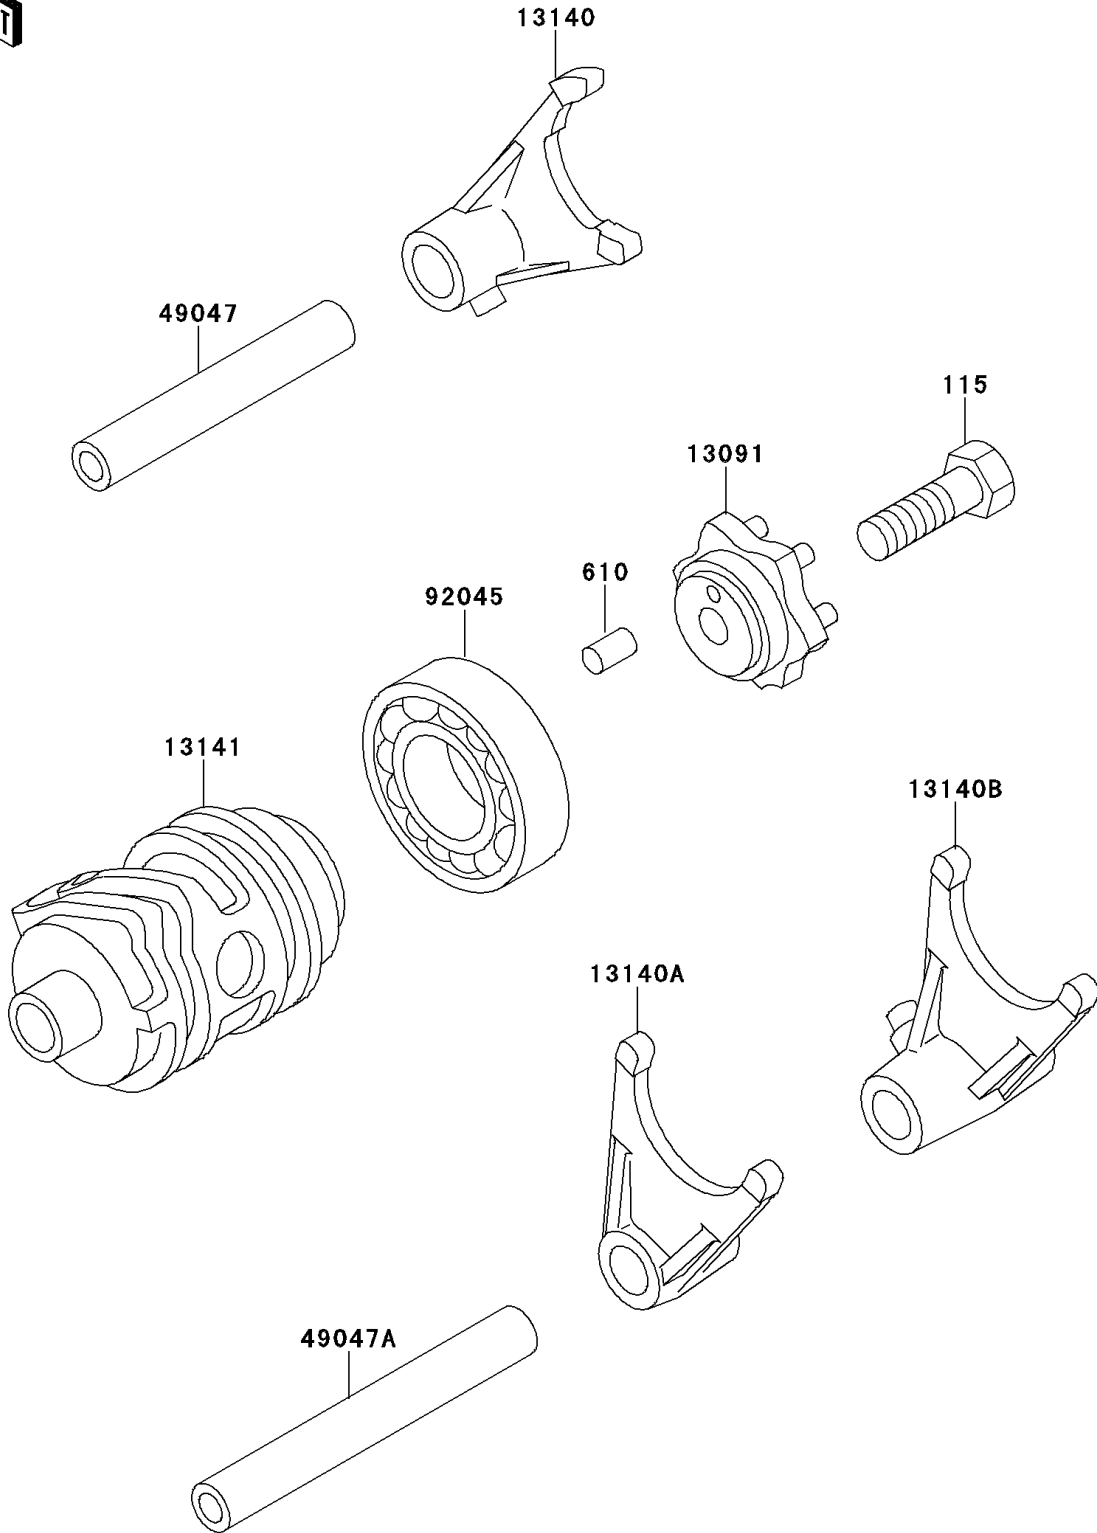

1999 KX80 PARTS DIAGRAM

Gear Change Drum/Shift Fork(s)

E1362

1999 KX80 PARTS LIST

Gear Change Drum/Shift Fork(s)

ITEM NAME	PART NUMBER	QUANTITY
BOLT-SMALL-UPSET (Ref # 115)	115G0825	1
ROLLER,4X8 (Ref # 610)	610A0408	1
HOLDER,CHANGE DRUM (Ref # 13091)	13091-1390	1
FORK-SHIFT,5TH&6TH (Ref # 13140)	13140-1139	1
FORK-SHIFT,2ND&3RD (Ref # 13140A)	13140-1140	1
FORK-SHIFT,LOW&4TH (Ref # 13140B)	13140-1141	1
DRUM-CHANGE (Ref # 13141)	13141-1120	1
ROD-SHIFT,5.9X10X64.5 (Ref # 49047)	49047-1063	1
ROD-SHIFT,5.9X10X81 (Ref # 49047A)	49047-1064	1
BEARING-BALL,#6905 (Ref # 92045)	92045-036	1