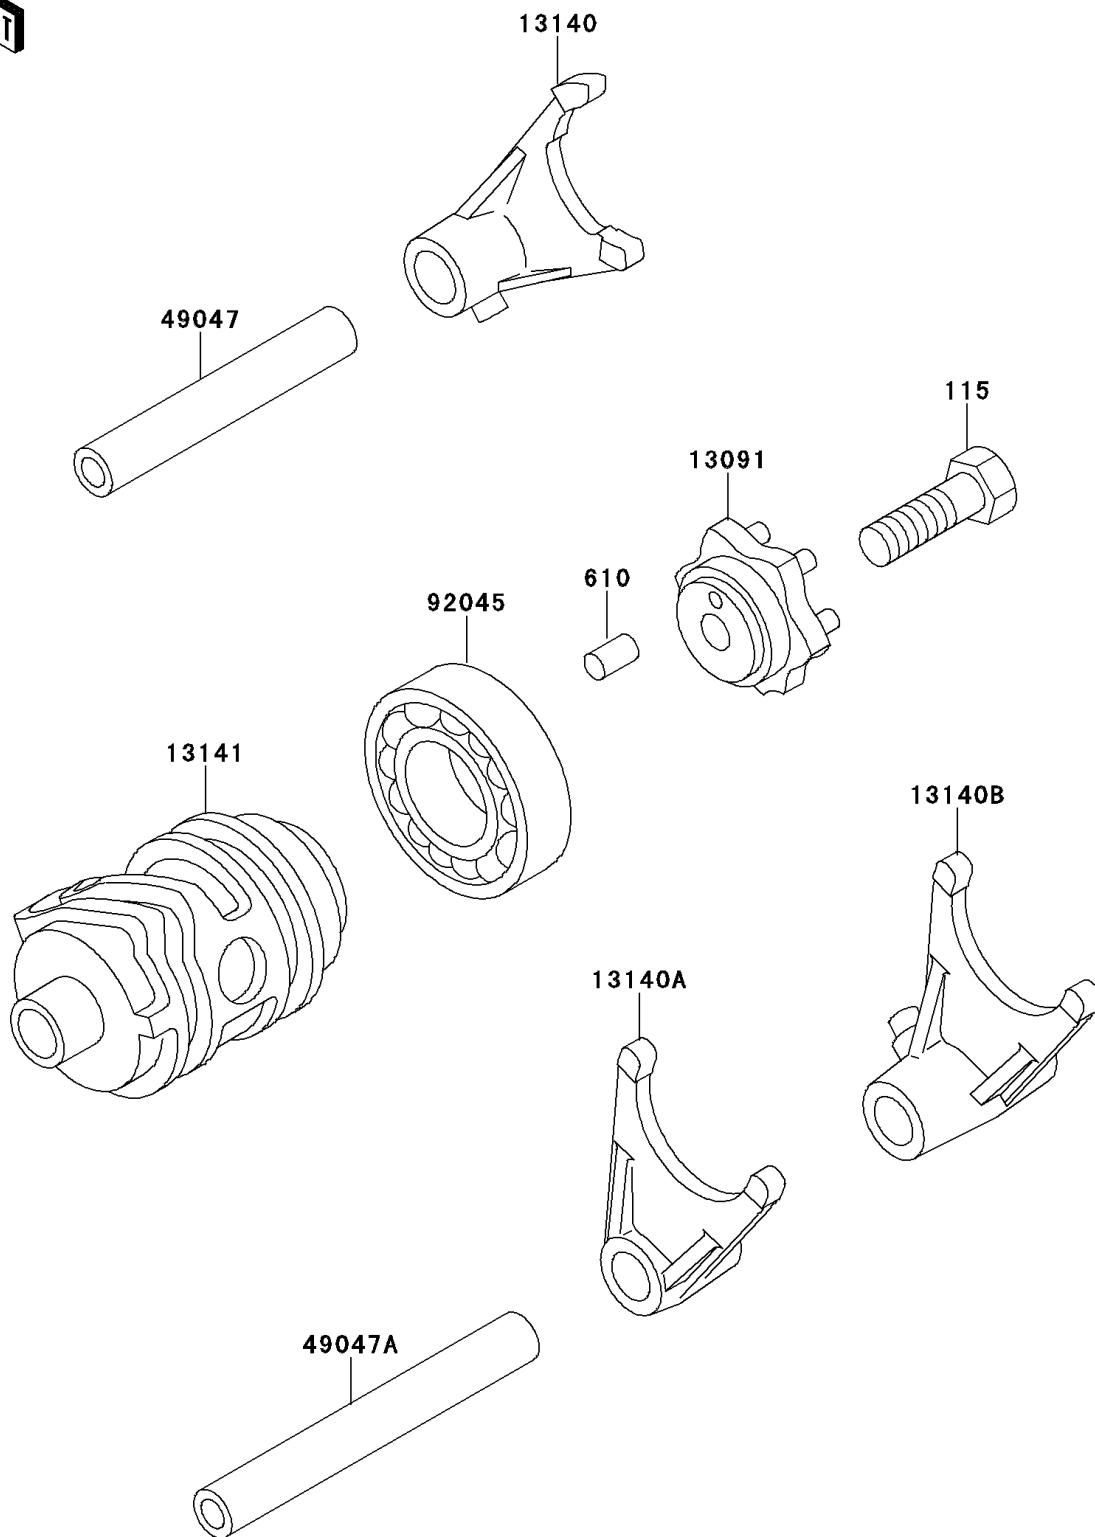

1999 KX80 PARTS DIAGRAM

Gear Change Drum/Shift Fork(s)

E1362

1999 KX80 PARTS LIST

Gear Change Drum/Shift Fork(s)

ITEM NAME	PART NUMBER	QUANTITY
BOLT-SMALL-UPSET (Ref # 115)	115G0825	1
ROLLER,4X8 (Ref # 610)	610A0408	1
HOLDER,CHANGE DRUM (Ref # 13091)	13091-1390	1
FORK-SHIFT,5TH&6TH (Ref # 13140)	13140-1139	1
FORK-SHIFT,2ND&3RD (Ref # 13140A)	13140-1140	1
FORK-SHIFT,LOW&4TH (Ref # 13140B)	13140-1141	1
DRUM-CHANGE (Ref # 13141)	13141-1120	1
ROD-SHIFT,5.9X10X64.5 (Ref # 49047)	49047-1063	1
ROD-SHIFT,5.9X10X81 (Ref # 49047A)	49047-1064	1
BEARING-BALL,#6905 (Ref # 92045)	92045-036	1