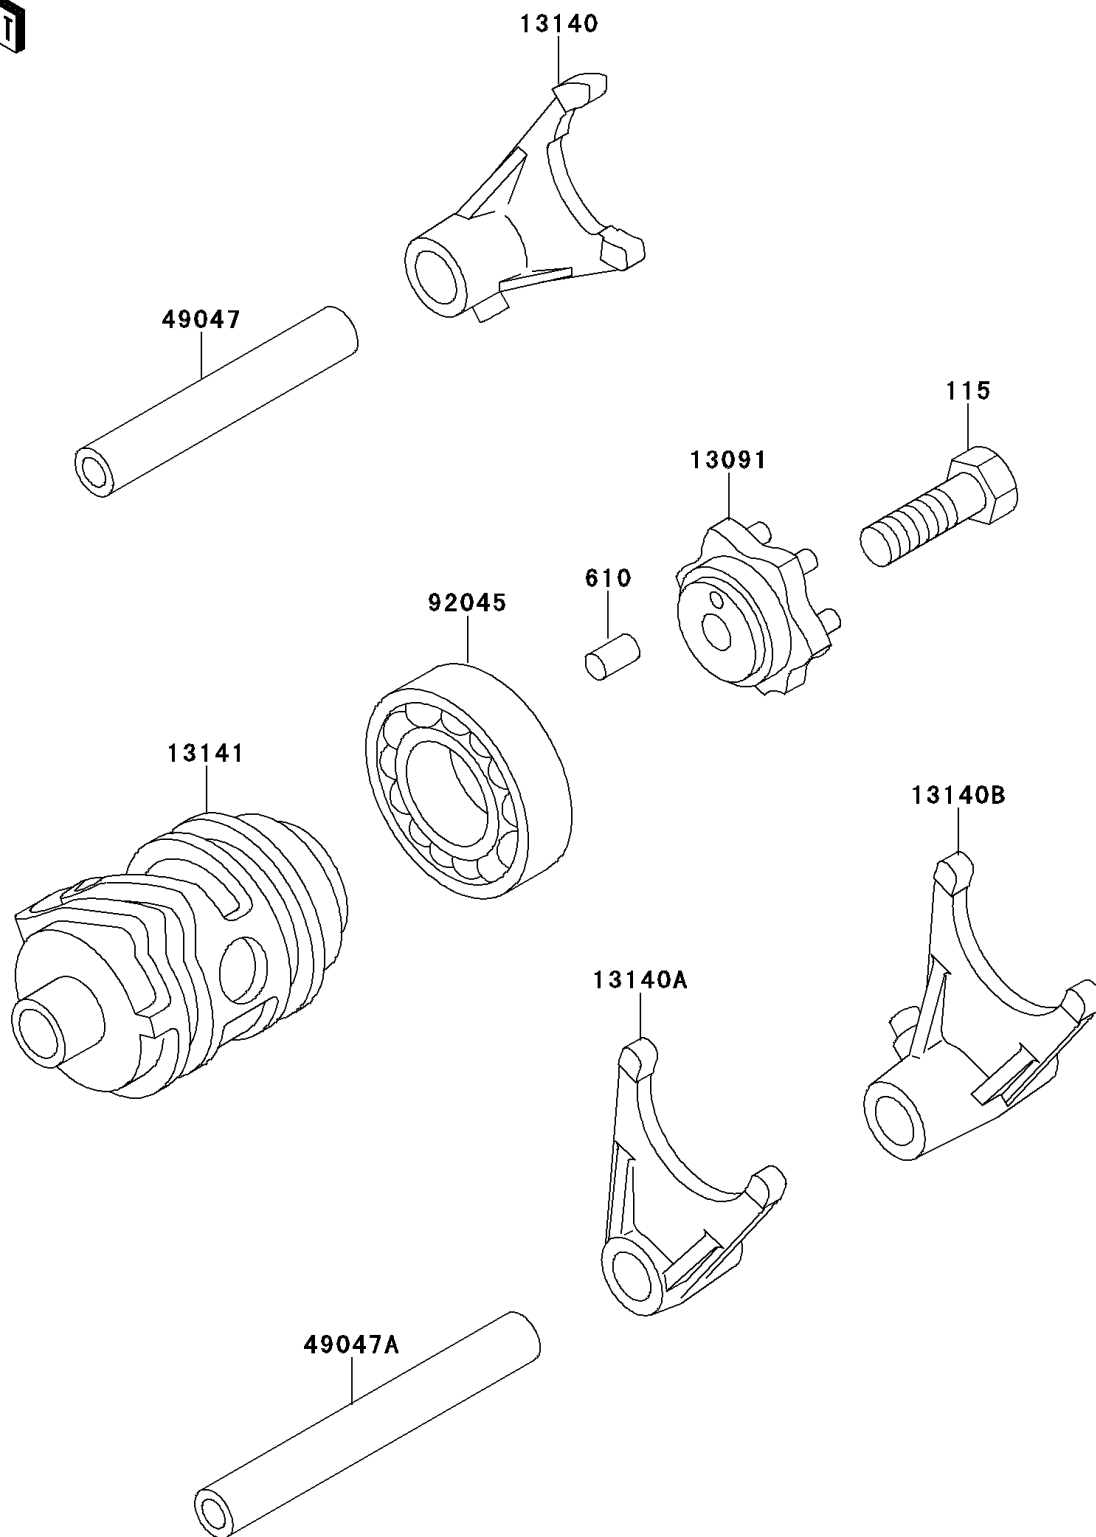

1998 KX80 PARTS DIAGRAM

Gear Change Drum/Shift Fork(s)

E1362

1998 KX80 PARTS LIST

Gear Change Drum/Shift Fork(s)

ITEM NAME	PART NUMBER	QUANTITY
BOLT-SMALL-UPSET (Ref # 115)	115G0825	1
ROLLER,4X8 (Ref # 610)	610A0408	1
HOLDER,CHANGE DRUM (Ref # 13091)	13091-1390	1
FORK-SHIFT,5TH&6TH (Ref # 13140)	13140-1139	1
FORK-SHIFT,2ND&3RD (Ref # 13140A)	13140-1140	1
FORK-SHIFT,LOW&4TH (Ref # 13140B)	13140-1141	1
DRUM-CHANGE (Ref # 13141)	13141-1120	1
ROD-SHIFT,5.9X10X64.5 (Ref # 49047)	49047-1063	1
ROD-SHIFT,5.9X10X81 (Ref # 49047A)	49047-1064	1
BEARING-BALL,#6905 (Ref # 92045)	92045-036	1