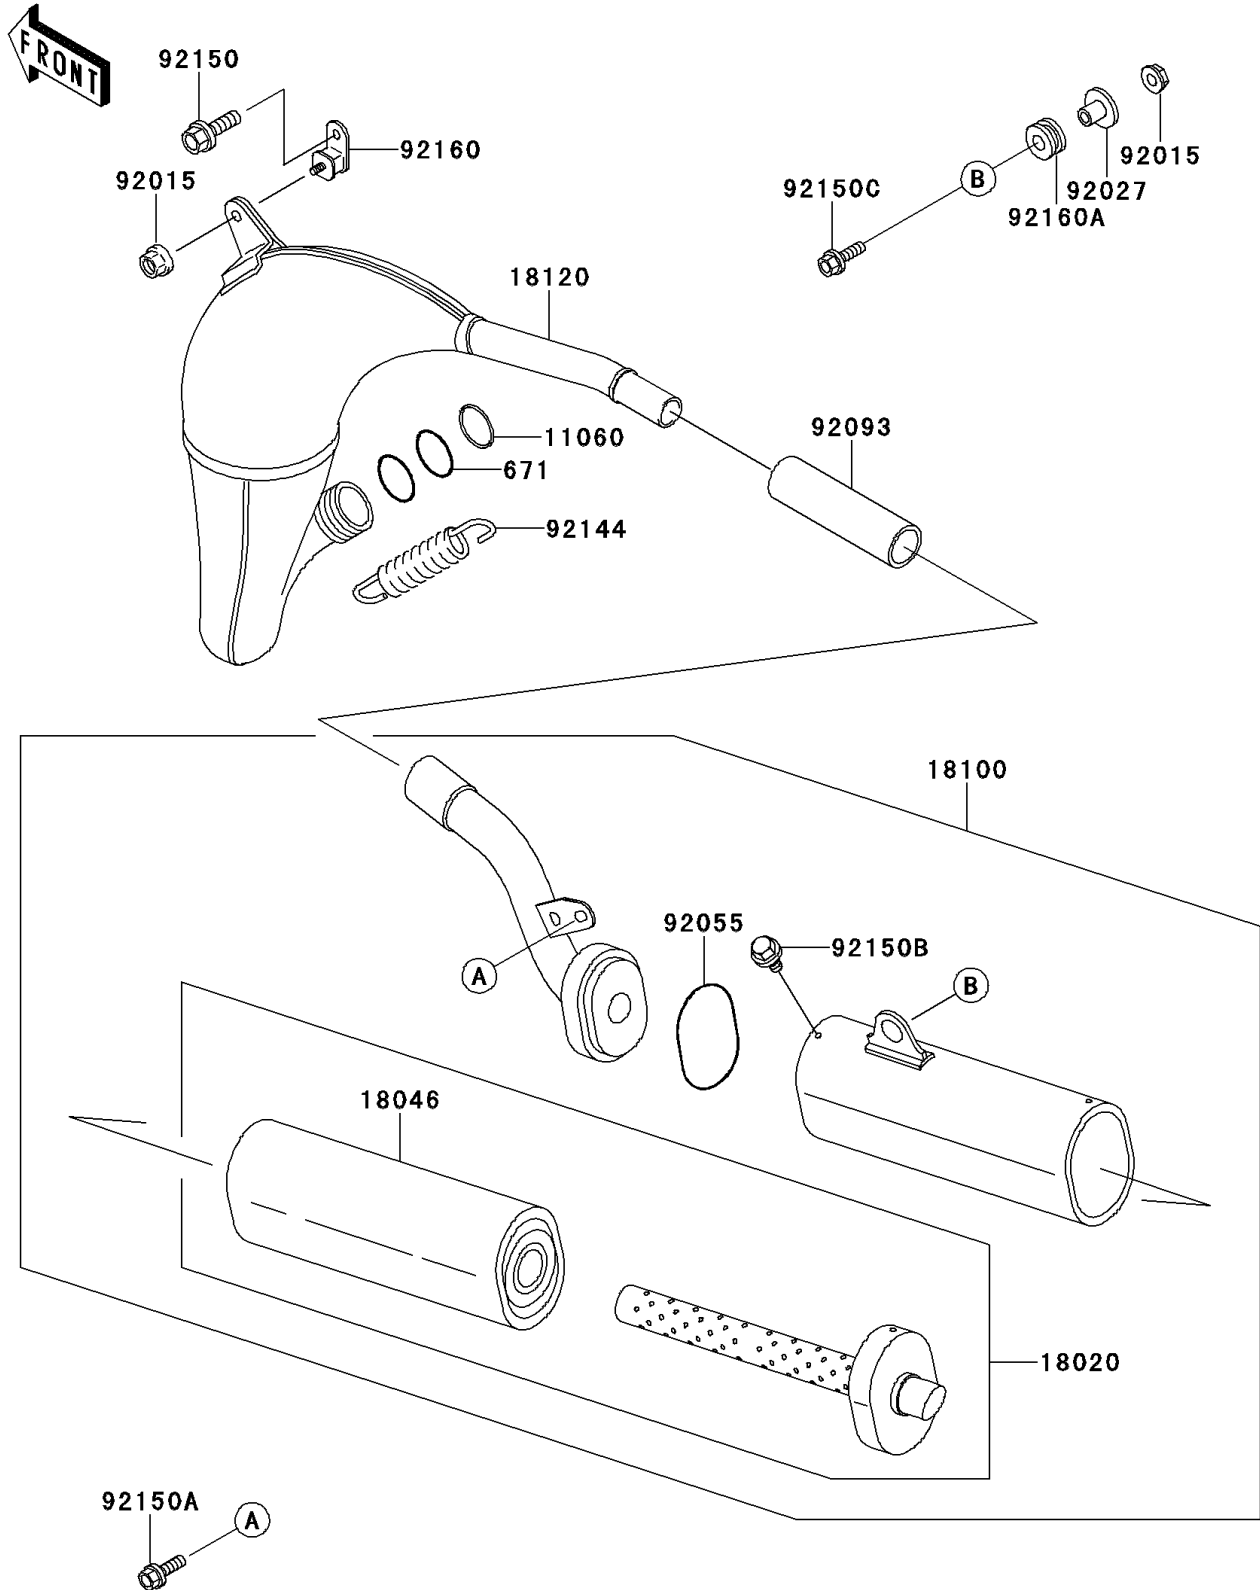

1999 KX80 PARTS DIAGRAM

Muffler(s)

E1140

1999 KX80 PARTS LIST

Muffler(s)

ITEM NAME	PART NUMBER	QUANTITY
O RING (Ref # 671)	671E2535	1
GASKET,EXHAUST HOLDER (Ref # 11060)	11060-1842	1
BAFFLE (Ref # 18020)	18020-1233	1
WOOL (Ref # 18046)	18046-1354	1
BODY-ASSY-MUFFLER (Ref # 18100)	18100-1075	1
CHAMBER-EXHAUST (Ref # 18120)	18120-1081	1
NUT,FLANGED,6MM (Ref # 92015)	92015-1078	1
COLLAR,L=13.1,BLACK (Ref # 92027)	92027-1450	1
RING-O,BAFFLE PIPE (Ref # 92055)	92055-1461	1
SEAL,MUFFLER JOINT (Ref # 92093)	92093-1200	1
SPRING,EXHAUST CONNECTING (Ref # 92144)	92144-1470	1
BOLT,6X14 (Ref # 92150)	92150-1340	1
BOLT,6X14 (Ref # 92150A)	92150-1392	1
BOLT,5X8 (Ref # 92150B)	92150-1406	1
BOLT,FLANGED,6X25 (Ref # 92150C)	92150-1507	1
DAMPER,MUFFLER,FR (Ref # 92160)	92160-1176	1
DAMPER,MUFFLER FITTING (Ref # 92160A)	92160-1913	1