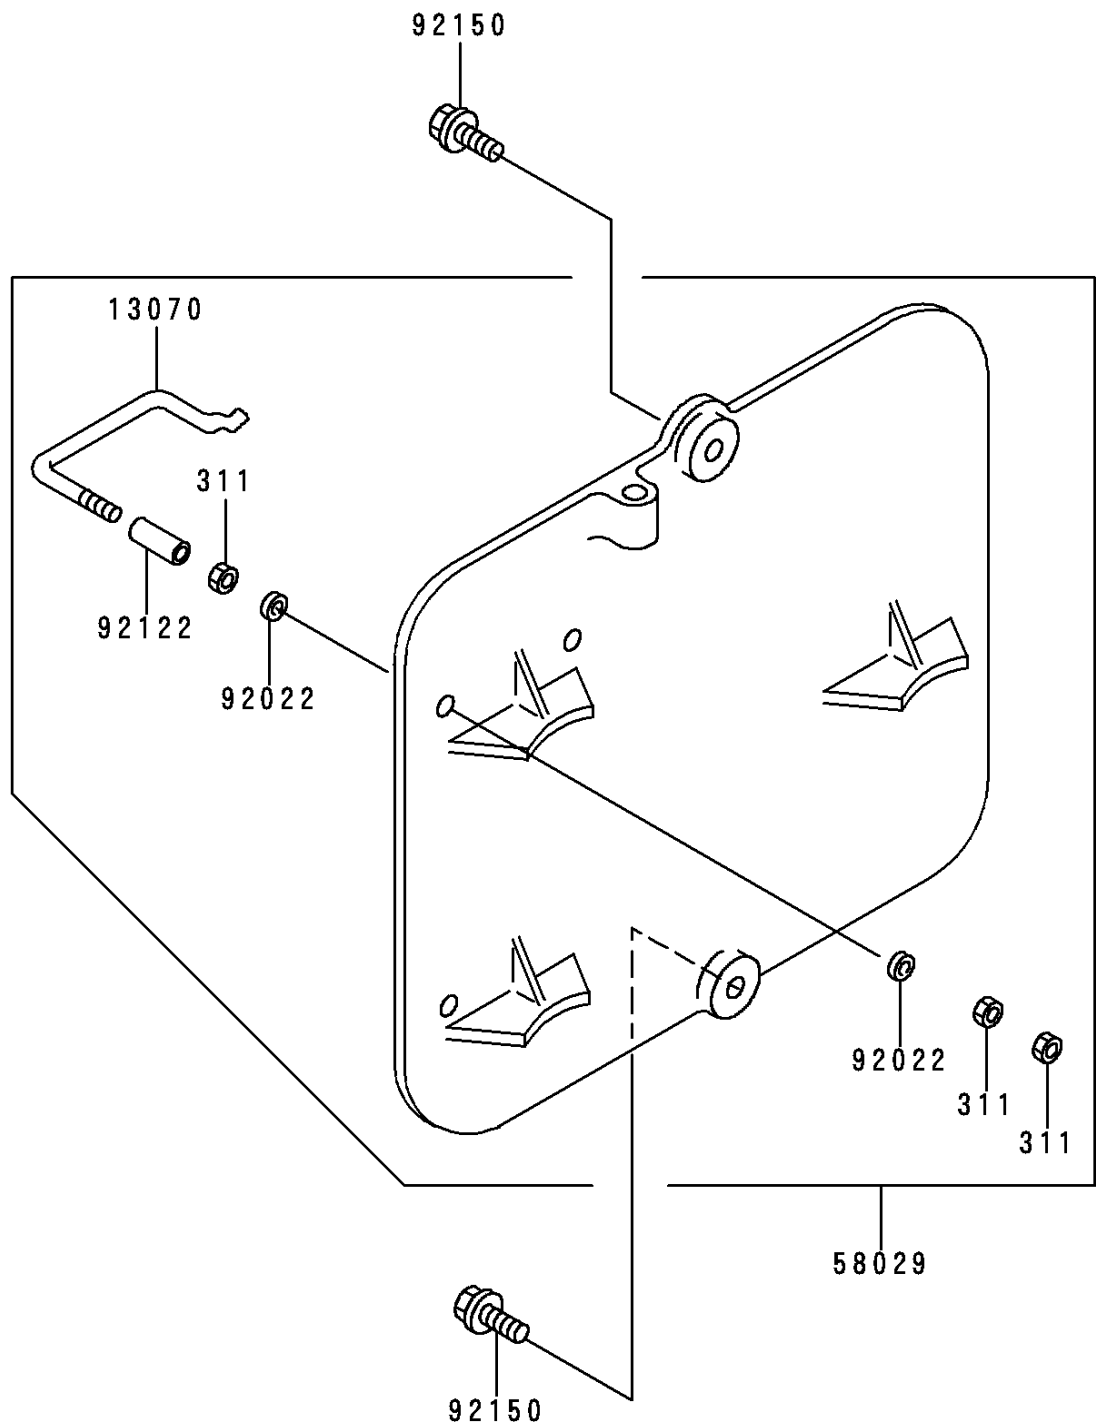

1997 KX80 PARTS DIAGRAM

Accessory

F2910

1997 KX80 PARTS LIST

Accessory

ITEM NAME	PART NUMBER	QUANTITY
NUT-HEX (Ref # 311)	311B0300	1
GUIDE,CABLE (Ref # 13070)	13070-1031	1
PLATE-NUMBER,P.WHITE (Ref # 58029)	58029-1075-6F	1
WASHER (Ref # 92022)	92022-1780	1
ROLLER,CABLE GUIDE (Ref # 92122)	92122-1011	1
BOLT,6X14 (Ref # 92150)	92150-1340	1