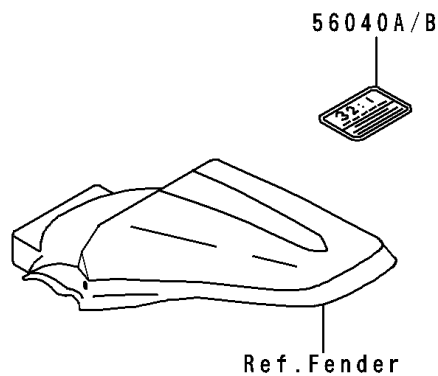

1997 KX80 PARTS DIAGRAM

Labels(KX80-R7)

F2860A

1997 KX80 PARTS LIST

Labels(KX80-R7)

ITEM NAME	PART NUMBER	QUANTITY
LABEL-WARNING,NOISE (Ref # 56040)	56040-1101	1
LABEL-WARNING,GASOLINE/OIL (Ref # 56040A)	56040-1129	1
LABEL-WARNING,GASOLINE/OIL (Ref # 56040B)	56040-1306	1
LABEL-WARNING,WARRANTY (Ref # 56040C)	56040-1335	1
MARK,SWING ARM,80 (Ref # 56051)	56051-1499	1
PATTERN,FUEL TANK,LH (Ref # 56061)	56061-1774	1
PATTERN,SHROUD,RH (Ref # 56061A)	56061-1775	1