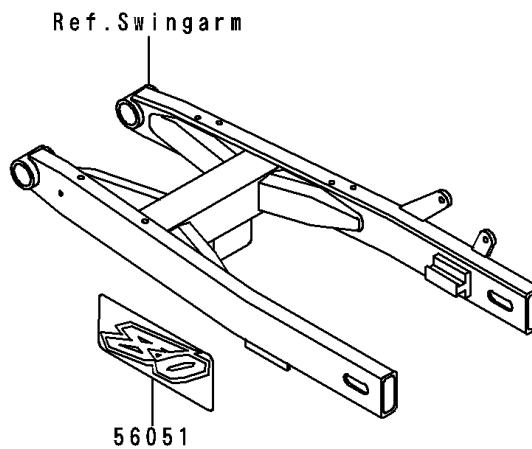

1997 KX80 PARTS DIAGRAM

Labels(KX80-R7)

F2860A

1997 KX80 PARTS LIST

Labels(KX80-R7)

ITEM NAME	PART NUMBER	QUANTITY
LABEL-WARNING,NOISE (Ref # 56040)	56040-1101	1
LABEL-WARNING,GASOLINE/OIL (Ref # 56040A)	56040-1129	1
LABEL-WARNING,GASOLINE/OIL (Ref # 56040B)	56040-1306	1
LABEL-WARNING,WARRANTY (Ref # 56040C)	56040-1335	1
MARK,SWING ARM,80 (Ref # 56051)	56051-1499	1
PATTERN,FUEL TANK,LH (Ref # 56061)	56061-1774	1
PATTERN,SHROUD,RH (Ref # 56061A)	56061-1775	1