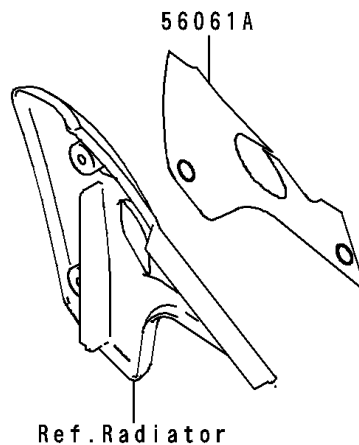

1997 KX80 PARTS DIAGRAM

Labels(KX80-R7)

F2860A

1997 KX80 PARTS LIST

Labels(KX80-R7)

ITEM NAME	PART NUMBER	QUANTITY
LABEL-WARNING,NOISE (Ref # 56040)	56040-1101	1
LABEL-WARNING,GASOLINE/OIL (Ref # 56040A)	56040-1129	1
LABEL-WARNING,GASOLINE/OIL (Ref # 56040B)	56040-1306	1
LABEL-WARNING,WARRANTY (Ref # 56040C)	56040-1335	1
MARK,SWING ARM,80 (Ref # 56051)	56051-1499	1
PATTERN,FUEL TANK,LH (Ref # 56061)	56061-1774	1
PATTERN,SHROUD,RH (Ref # 56061A)	56061-1775	1