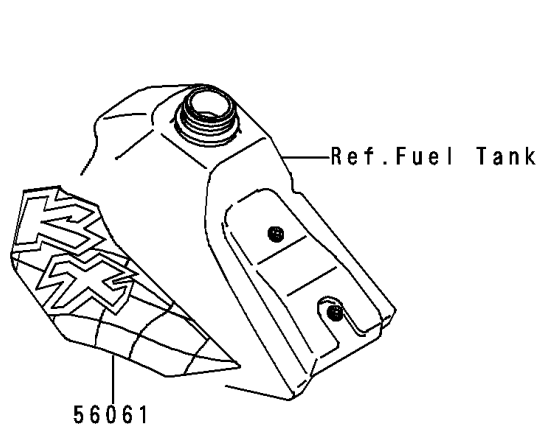

1997 KX80 PARTS DIAGRAM

Labels(KX80-R7)

F2860A

1997 KX80 PARTS LIST

Labels(KX80-R7)

ITEM NAME	PART NUMBER	QUANTITY
LABEL-WARNING,NOISE (Ref # 56040)	56040-1101	1
LABEL-WARNING,GASOLINE/OIL (Ref # 56040A)	56040-1129	1
LABEL-WARNING,GASOLINE/OIL (Ref # 56040B)	56040-1306	1
LABEL-WARNING,WARRANTY (Ref # 56040C)	56040-1335	1
MARK,SWING ARM,80 (Ref # 56051)	56051-1499	1
PATTERN,FUEL TANK,LH (Ref # 56061)	56061-1774	1
PATTERN,SHROUD,RH (Ref # 56061A)	56061-1775	1