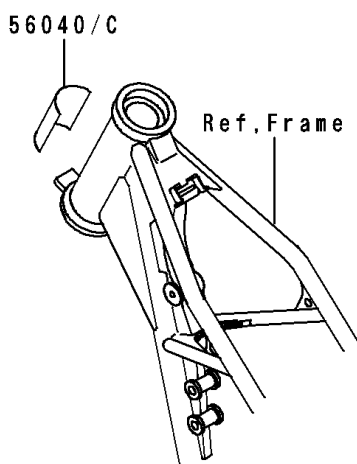

1997 KX80 PARTS DIAGRAM

Labels(KX80-R7)

F2860A

1997 KX80 PARTS LIST

Labels(KX80-R7)

ITEM NAME	PART NUMBER	QUANTITY
LABEL-WARNING,NOISE (Ref # 56040)	56040-1101	1
LABEL-WARNING,GASOLINE/OIL (Ref # 56040A)	56040-1129	1
LABEL-WARNING,GASOLINE/OIL (Ref # 56040B)	56040-1306	1
LABEL-WARNING,WARRANTY (Ref # 56040C)	56040-1335	1
MARK,SWING ARM,80 (Ref # 56051)	56051-1499	1
PATTERN,FUEL TANK,LH (Ref # 56061)	56061-1774	1
PATTERN,SHROUD,RH (Ref # 56061A)	56061-1775	1