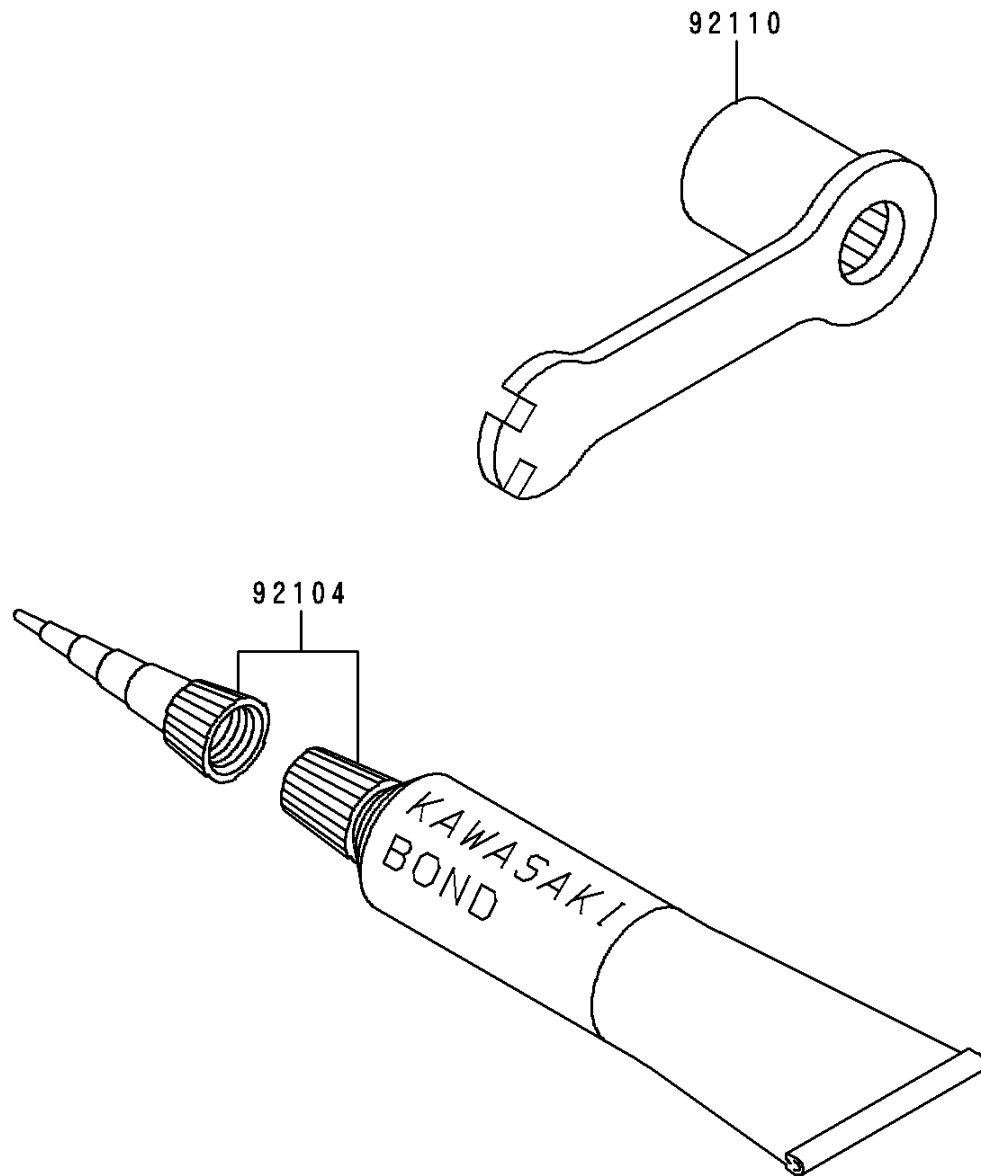

1997 KX80 PARTS DIAGRAM

Owner's Tools

F2810

1997 KX80 PARTS LIST

Owner's Tools

ITEM NAME	PART NUMBER	QUANTITY
GASKET-LIQUID,TUBE,100G,SILVER (Ref # 92104)	92104-002	1
TOOL-WRENCH,BOX,21MM&SPOKE (Ref # 92110)	92110-1119	1