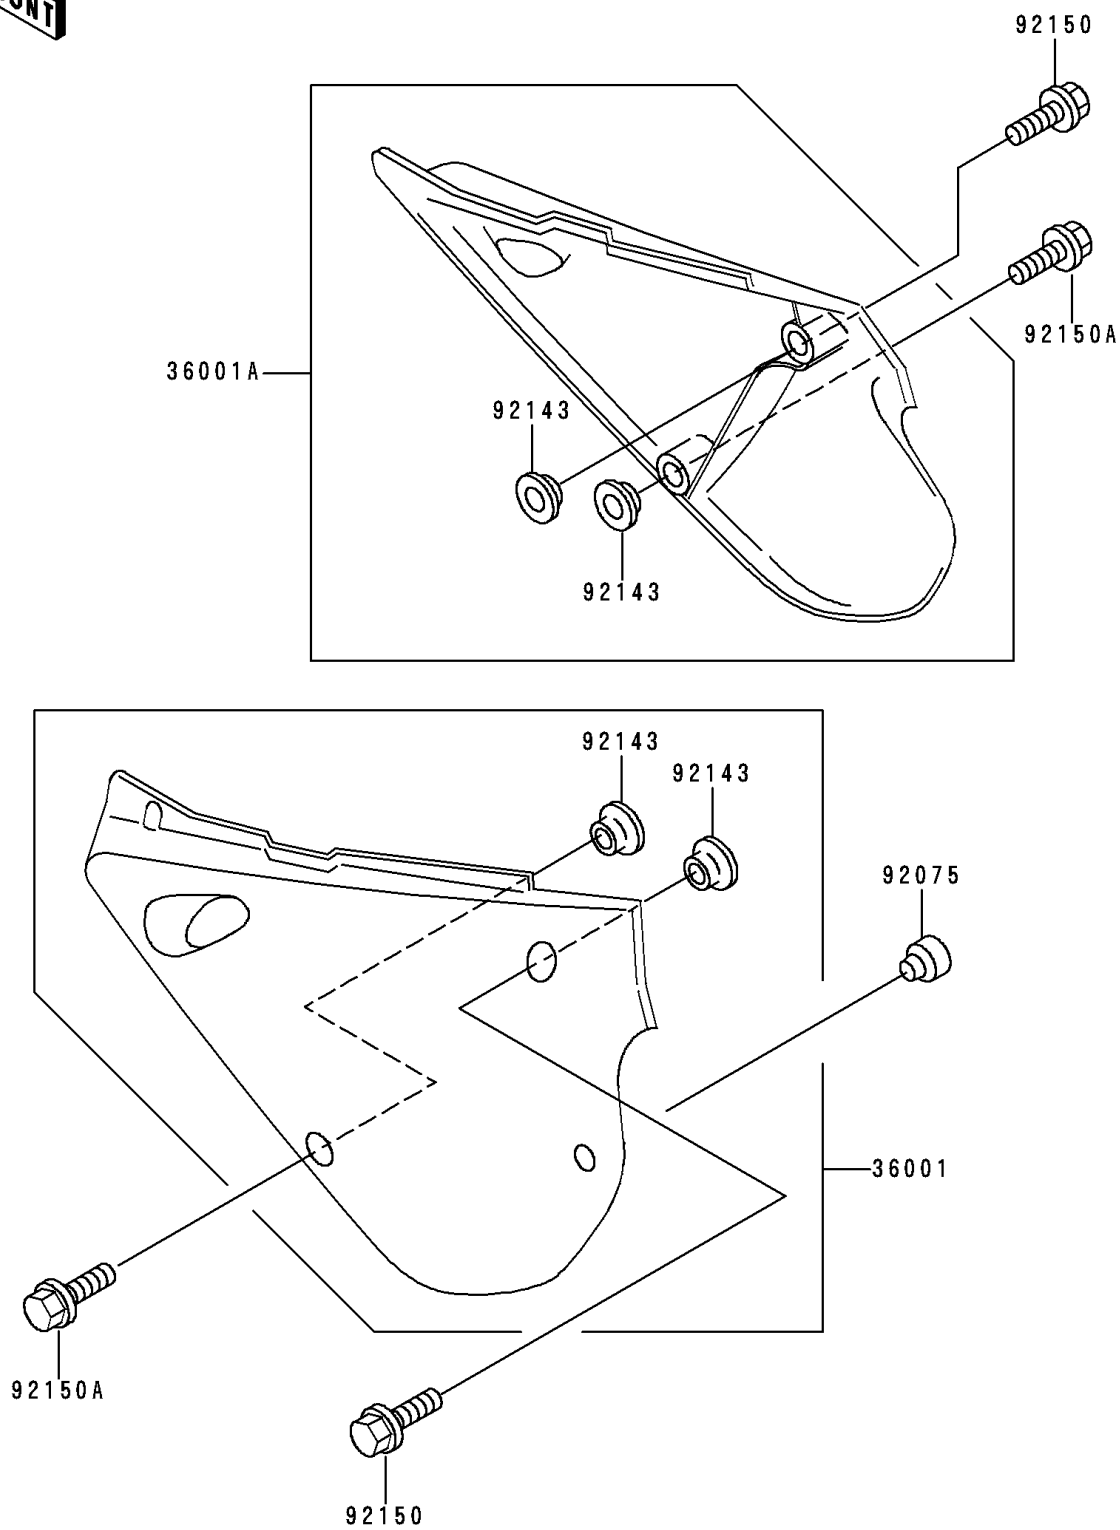

1997 KX80 PARTS DIAGRAM

Side Covers

F2611

1997 KX80 PARTS LIST

Side Covers

ITEM NAME	PART NUMBER	QUANTITY
COVER-SIDE,LH,P.WHITE (Ref # 36001)	36001-1476-6F	1
COVER-SIDE,RH,P.WHITE (Ref # 36001A)	36001-1477-6F	1
DAMPER (Ref # 92075)	92075-1598	1
COLLAR (Ref # 92143)	92143-1470	1
BOLT,6X20 (Ref # 92150)	92150-1339	1
BOLT,6X14 (Ref # 92150A)	92150-1340	1