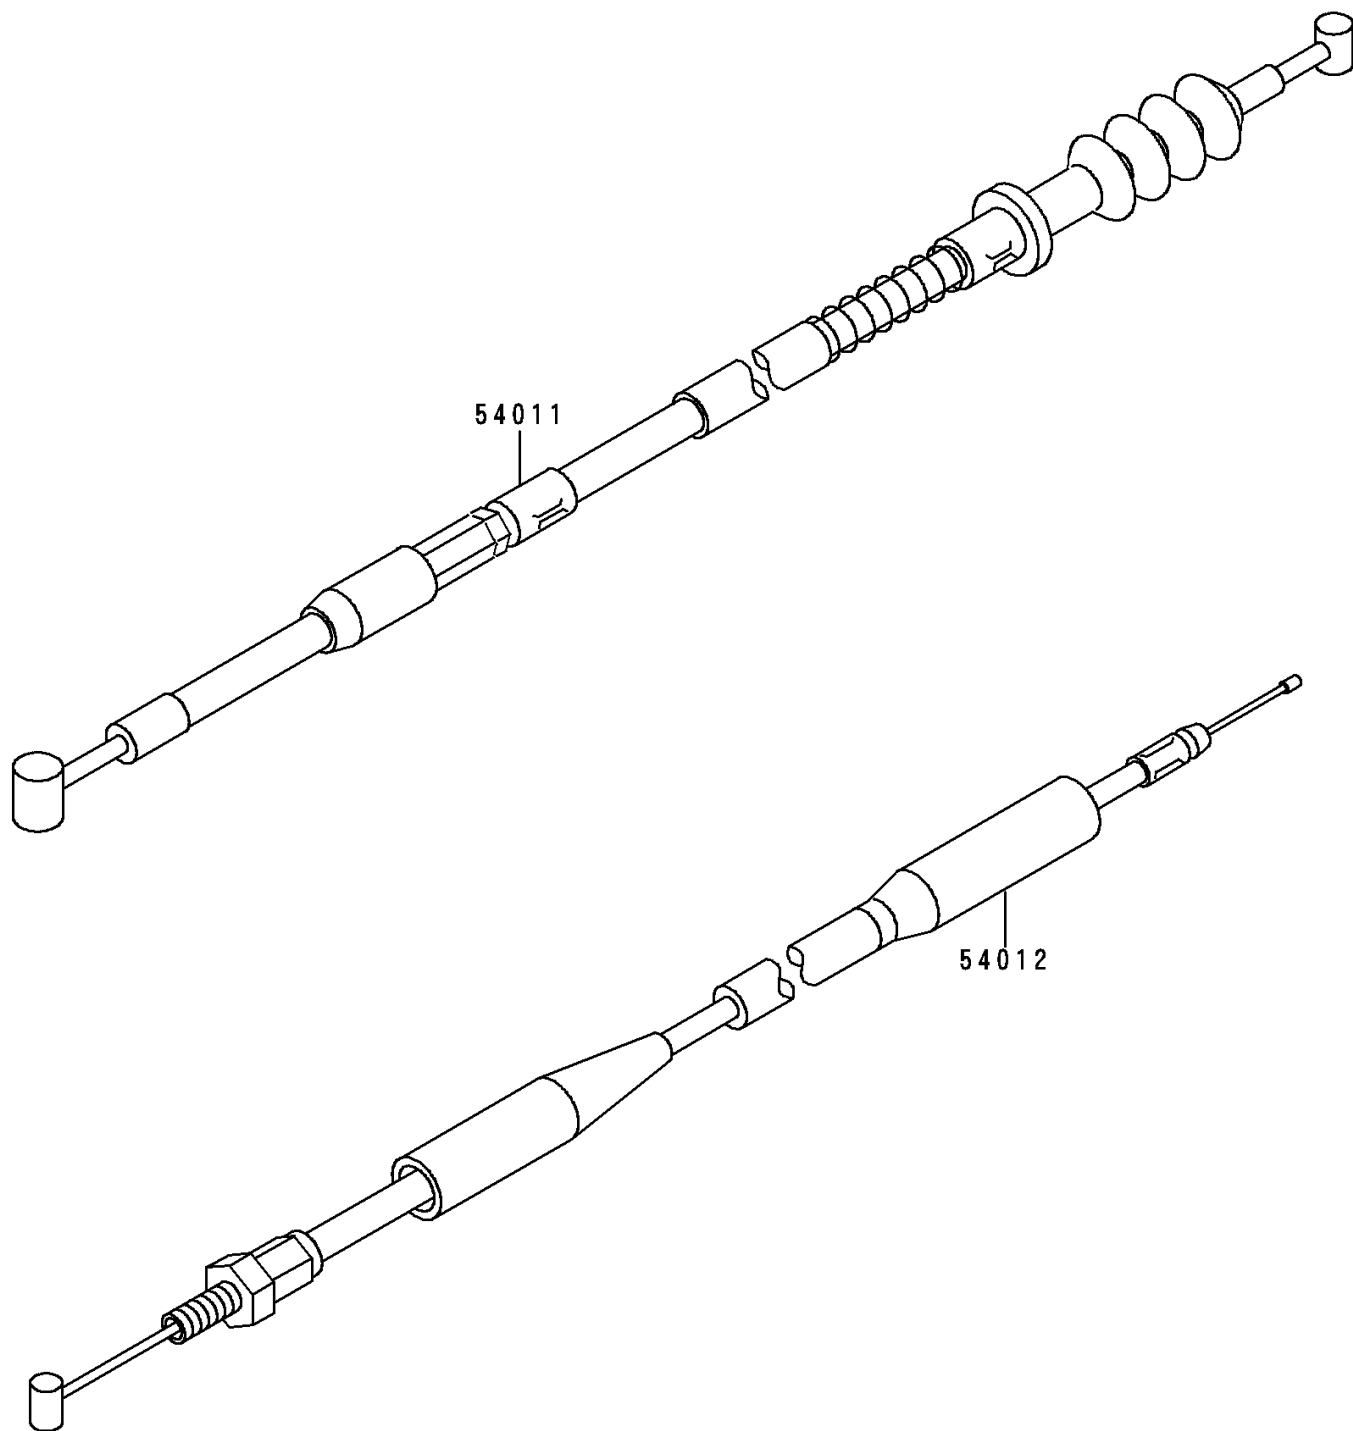

1997 KX80 PARTS DIAGRAM

Cables

F 25 4 0

1997 KX80 PARTS LIST

Cables

ITEM NAME	PART NUMBER	QUANTITY
CABLE-CLUTCH (Ref # 54011)	54011-1311	1
CABLE-THROTTLE (Ref # 54012)	54012-1411	1