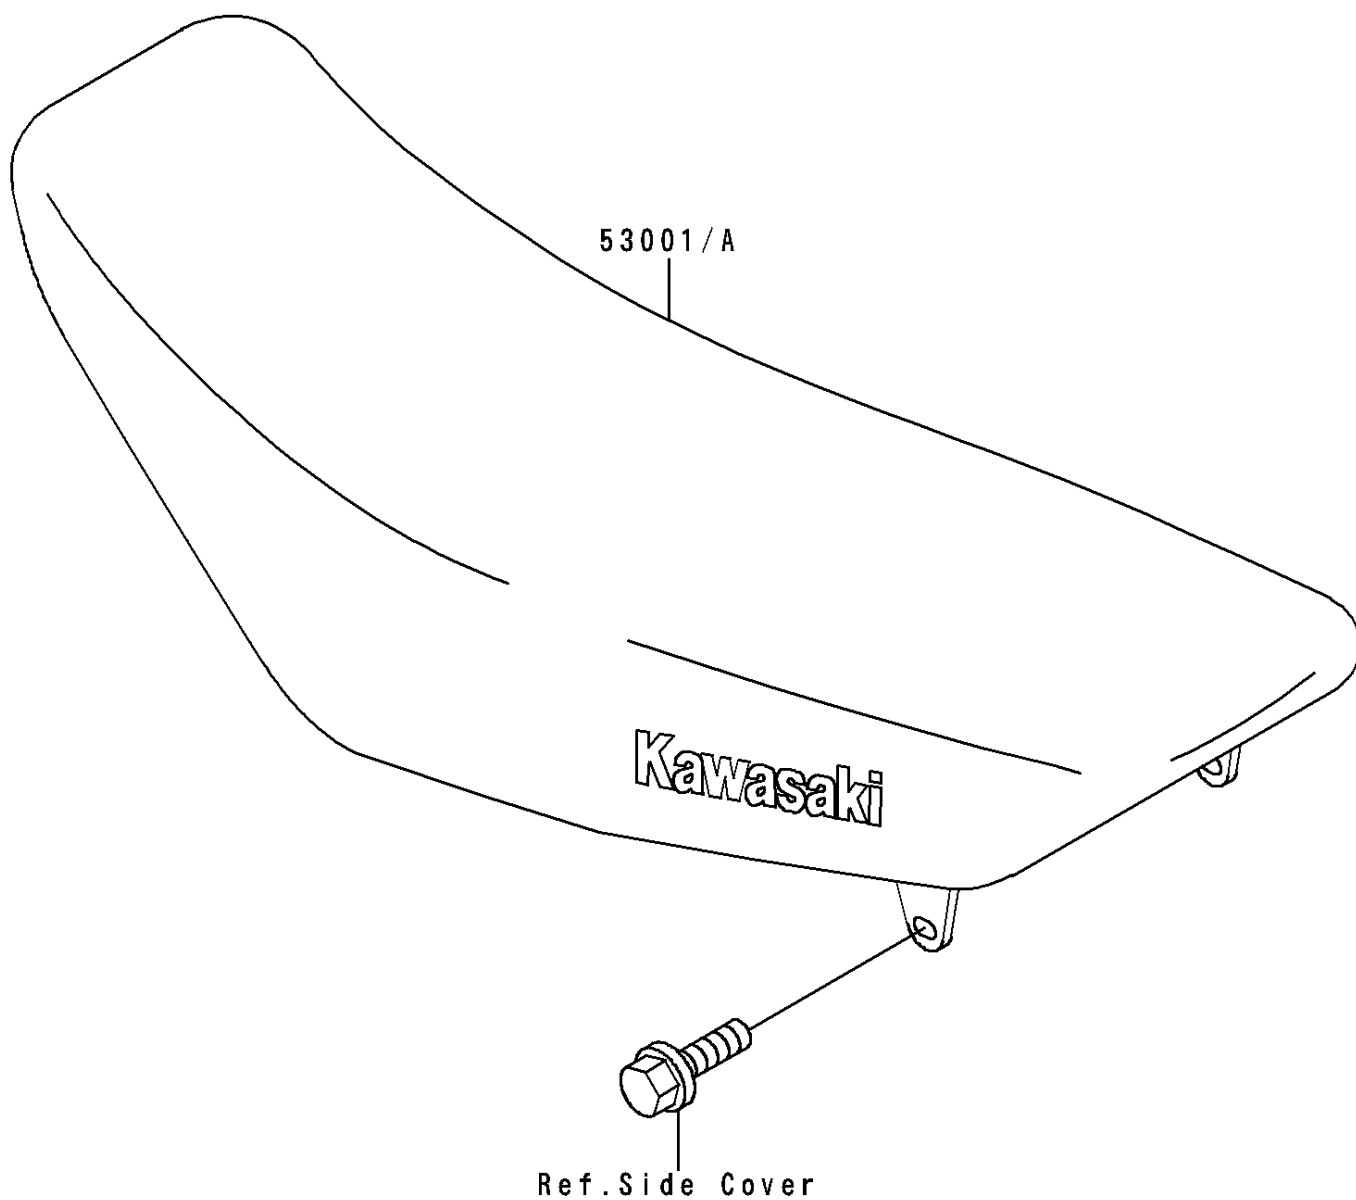

1997 KX80 PARTS DIAGRAM

Seat

F2510

1997 KX80 PARTS LIST

Seat

ITEM NAME	PART NUMBER	QUANTITY
SEAT-ASSY,J.S.VIOLET (Ref # 53001)	53001-1772-LW	1