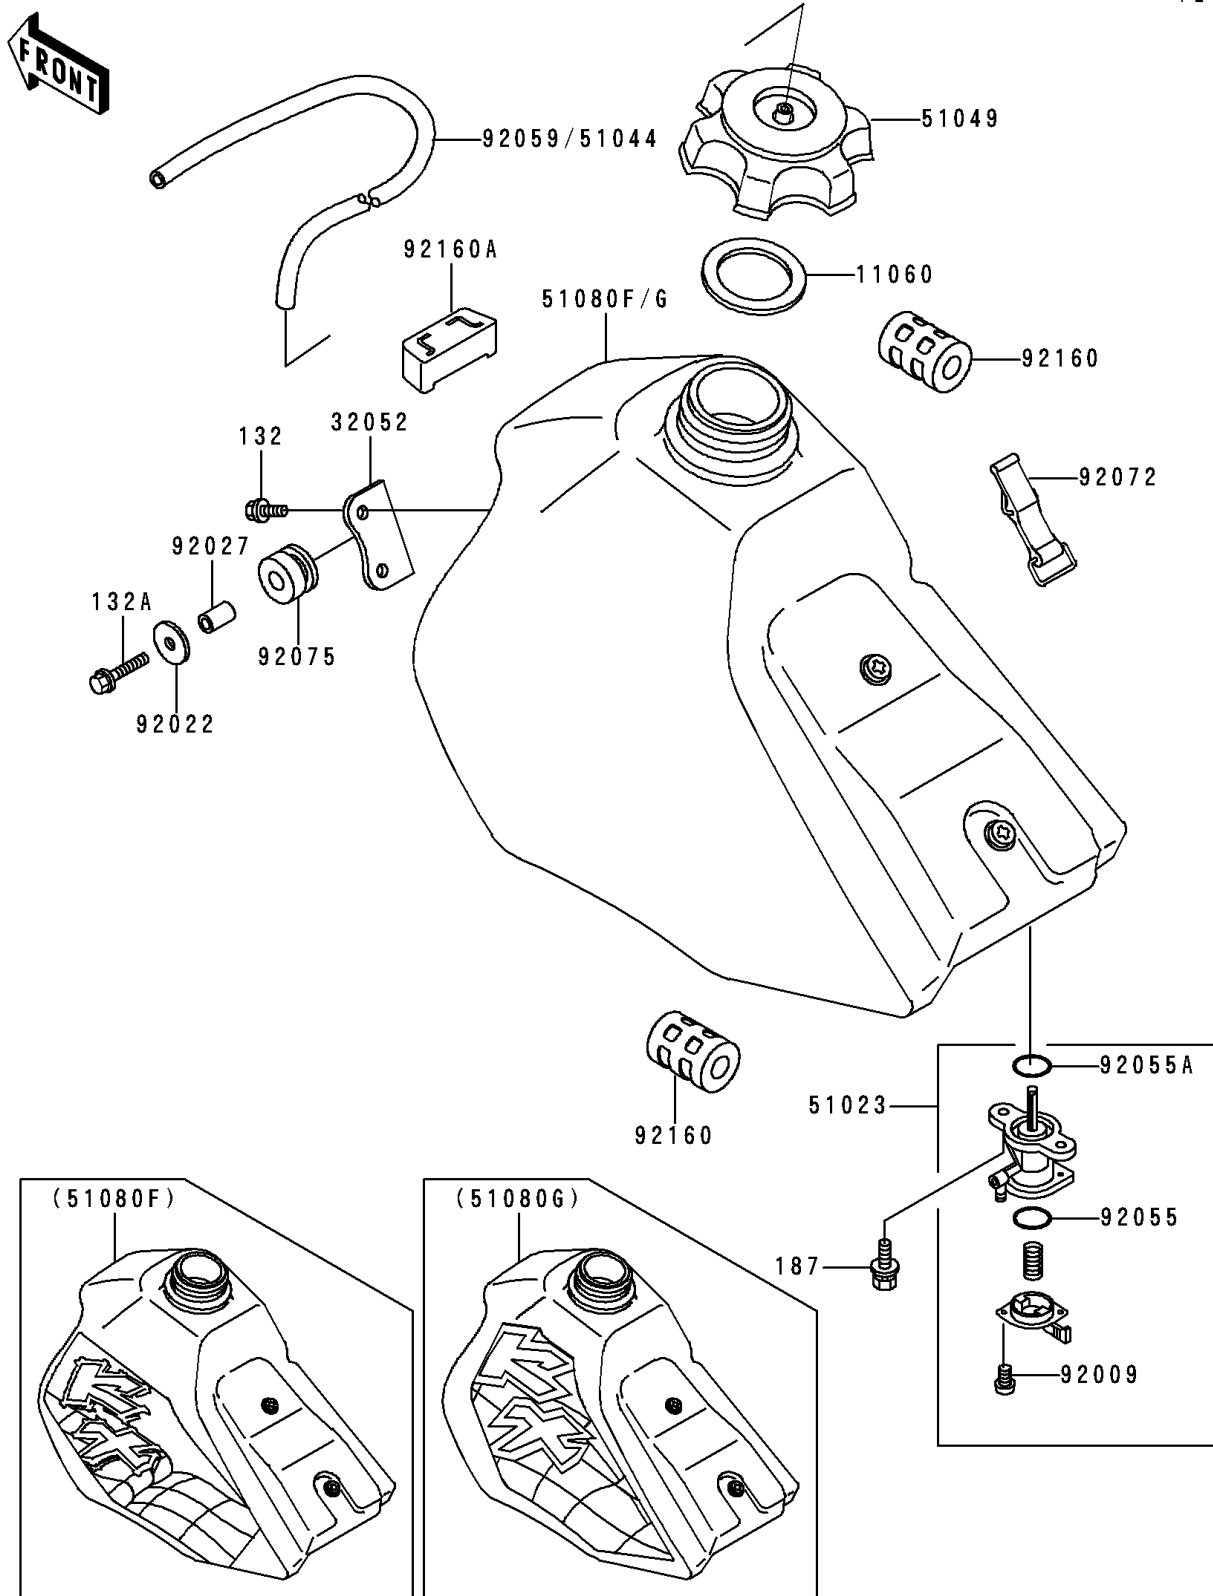

1997 KX80 PARTS DIAGRAM

Fuel Tank

F2410

1997 KX80 PARTS LIST

Fuel Tank

ITEM NAME	PART NUMBER	QUANTITY
BOLT-FLANGED-SMALL (Ref # 132)	132G0612	1
BOLT-FLANGED-SMALL (Ref # 132A)	132G0630	1
BOLT-UPSET-WSP (Ref # 187)	187B0616	1
GASKET,FUEL TANK CAP (Ref # 11060)	11060-1340	1
BRACKET-TANK (Ref # 32052)	32052-1169	1
TAP-ASSY,FUEL (Ref # 51023)	51023-1115	1
TUBE-ASSY (Ref # 51044)	51044-1185	1
CAP-TANK,FUEL (Ref # 51049)	51049-1108	1
TANK-COMP-FUEL,LIME GREEN (Ref # 51080G)	51080-5325-6W	1
SCREW,3X8 (Ref # 92009)	92009-1386	1
WASHER,6.5X24X2 (Ref # 92022)	92022-1690	1
COLLAR,6.8X10X17 (Ref # 92027)	92027-1833	1
RING-O,FUEL TAP LEVER (Ref # 92055)	92055-1299	1
RING-O,FUEL TAP PACKING (Ref # 92055A)	92055-1300	1
BAND,FUEL TANK (Ref # 92072)	92072-1229	1
DAMPER (Ref # 92075)	92075-1660	1
DAMPER,FUEL TANK (Ref # 92160)	92160-1236	1
DAMPER (Ref # 92160A)	92160-1255	1