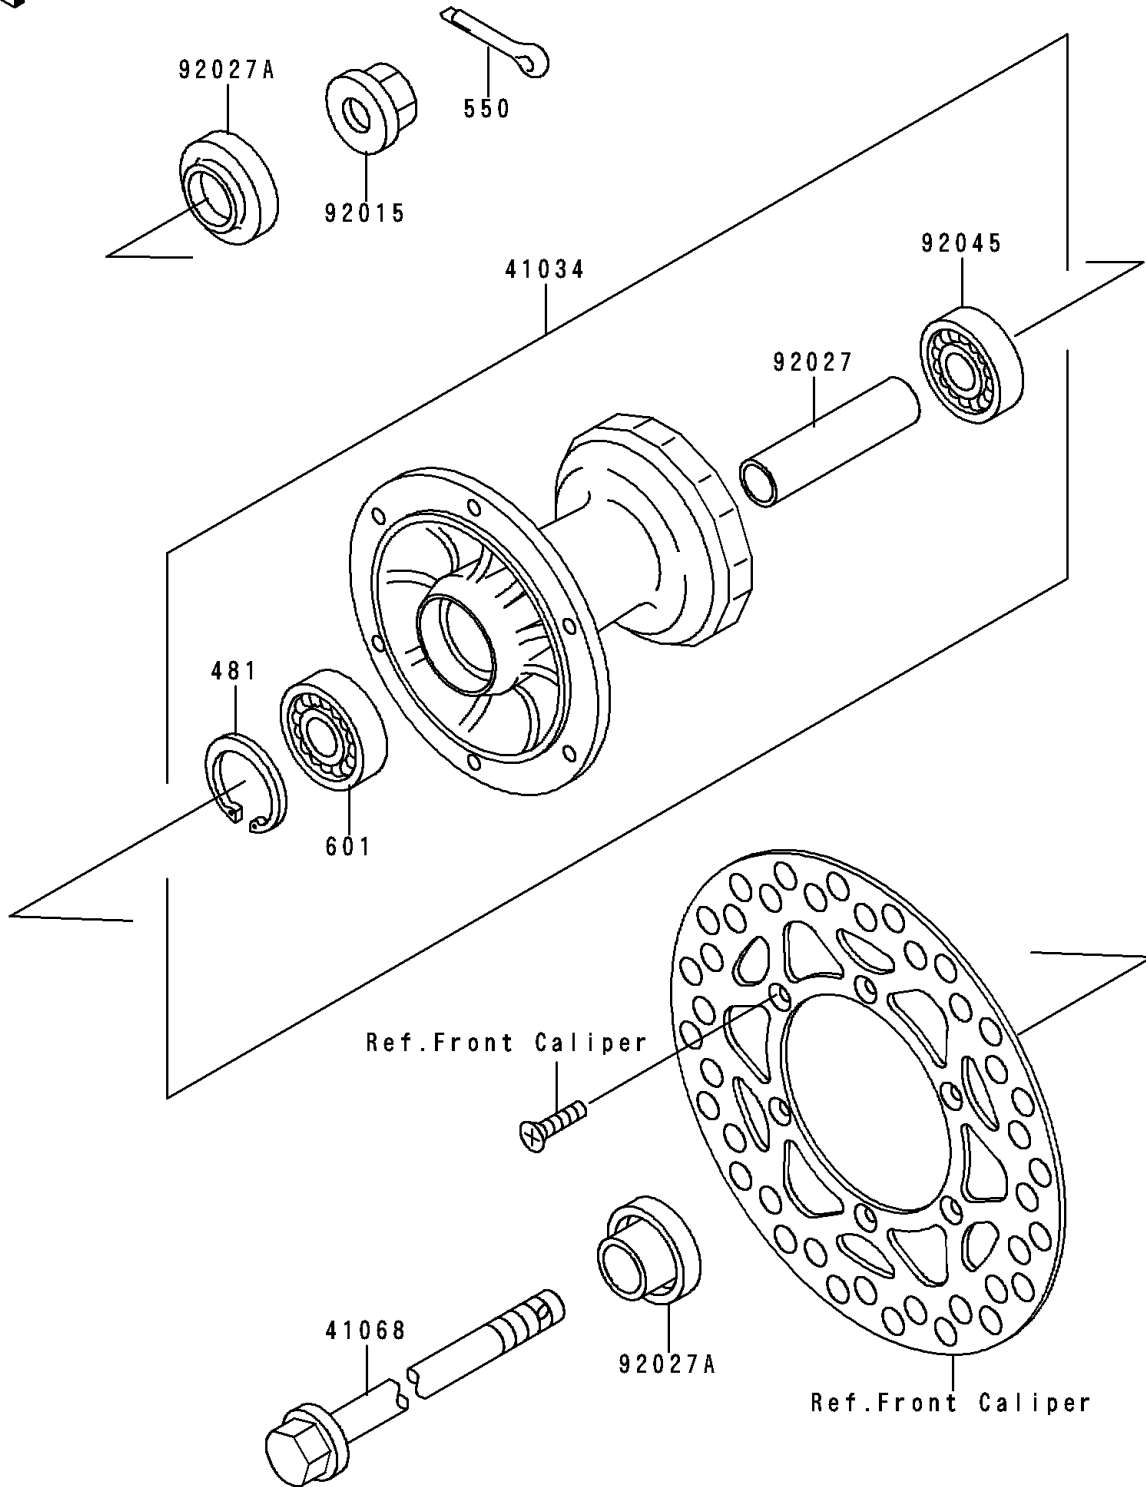

1997 KX80 PARTS DIAGRAM

Front Hub

F2230

1997 KX80 PARTS LIST

Front Hub

ITEM NAME	PART NUMBER	QUANTITY
CIRCLIP-TYPE-C,37MM (Ref # 481)	481J3700	1
PIN-COTTER,2.5X20 (Ref # 550)	550D2520	1
BEARING-BALL,#6201UUC3 (Ref # 601)	601B6301UU	1
DRUM-ASSY,FRONT BRAKE (Ref # 41034)	41034-1166	1
AXLE,FR (Ref # 41068)	41068-1333	1
NUT,FLANGED,12MM (Ref # 92015)	92015-1433	1
COLLAR,L=81 (Ref # 92027)	92027-1925	1
COLLAR,L=6 (Ref # 92027A)	92027-1926	1
BEARING-BALL,TMB201LLUC3/2A (Ref # 92045)	92045-1062	1